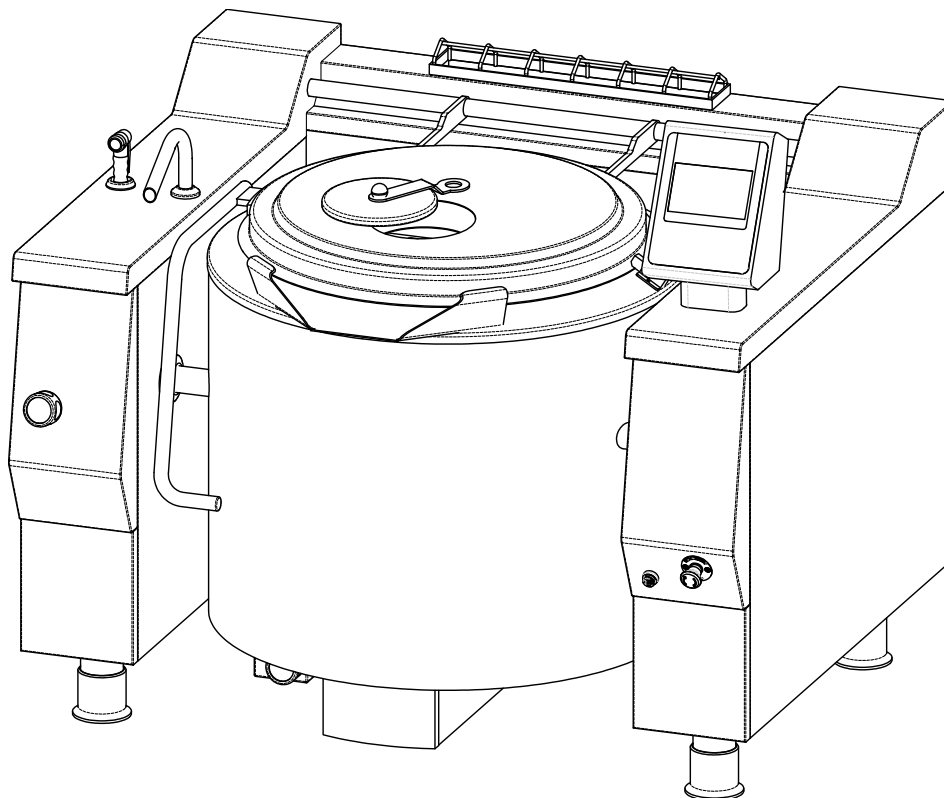

EXPLODED VIEWS

04-05 EXPLODED PR.G-E-V TOUCH

Printing date: 08/08/2022

Validity

From Serial Number: 073322VE15

To Serial Number: 073322VE15

Legend: C = Suggested spare parts

EXPLODED VIEWS

This page intentionally left blank

04-05 EXPLODED PR.G-E-V TOUCH

Pos.	Data sheet
A	02-0014 05-0116 05-0250
B	05-0320 05-0300 05-0310
D	04-0072 04-0022 04-0030 03-0012 04-0102 04-0104
D-E	05-0100
E	05-0330
D-E	05-0114
F	02-0050
G	02-0082
H	06-0032 06-0042 06-0090 04-0110 04-0112
I	03-0020 05-0122
H	10-0012 10-0022 10-0030