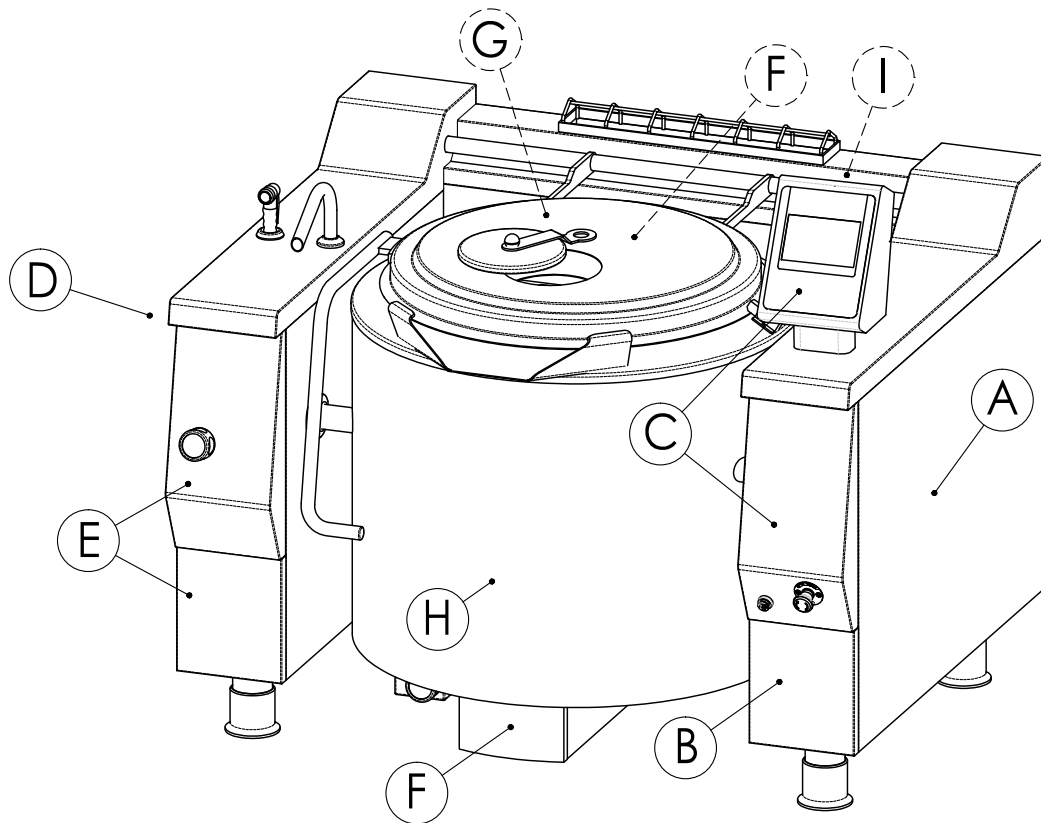

EXPLODED VIEWS

04-05 EXPLODED PR.G-E-V TOUCH

Printing date: 08/08/2022

Validity

From Serial Number: 073322VE15

To Serial Number: 073322VE15

Legend: C = Suggested spare parts

EXPLODED VIEWS

This page intentionally left blank

04-05 EXPLODED PR.G-E-V TOUCH

Pos.	Data sheet
A	02-0014 05-0116 05-0250
B	05-0320 05-0300 05-0310
D	04-0072 04-0022 04-0030 03-0012 04-0102 04-0104
D-E	05-0100
E	05-0330
D-E	05-0114
F	02-0050
G	02-0082
H	06-0032 06-0042 06-0090 04-0110 04-0112
I	03-0020 05-0122
H	10-0012 10-0022 10-0030