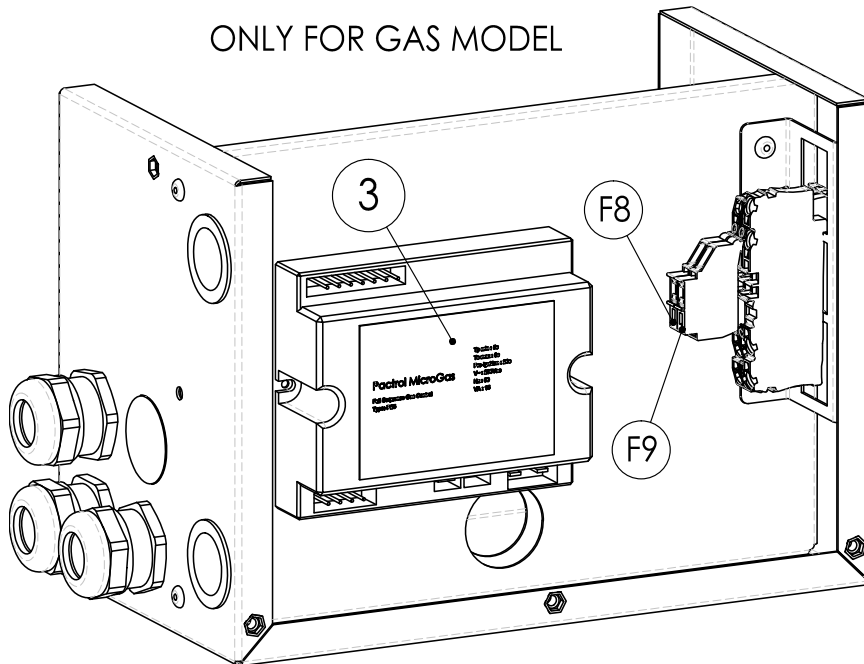

ONLY FOR GAS MODEL