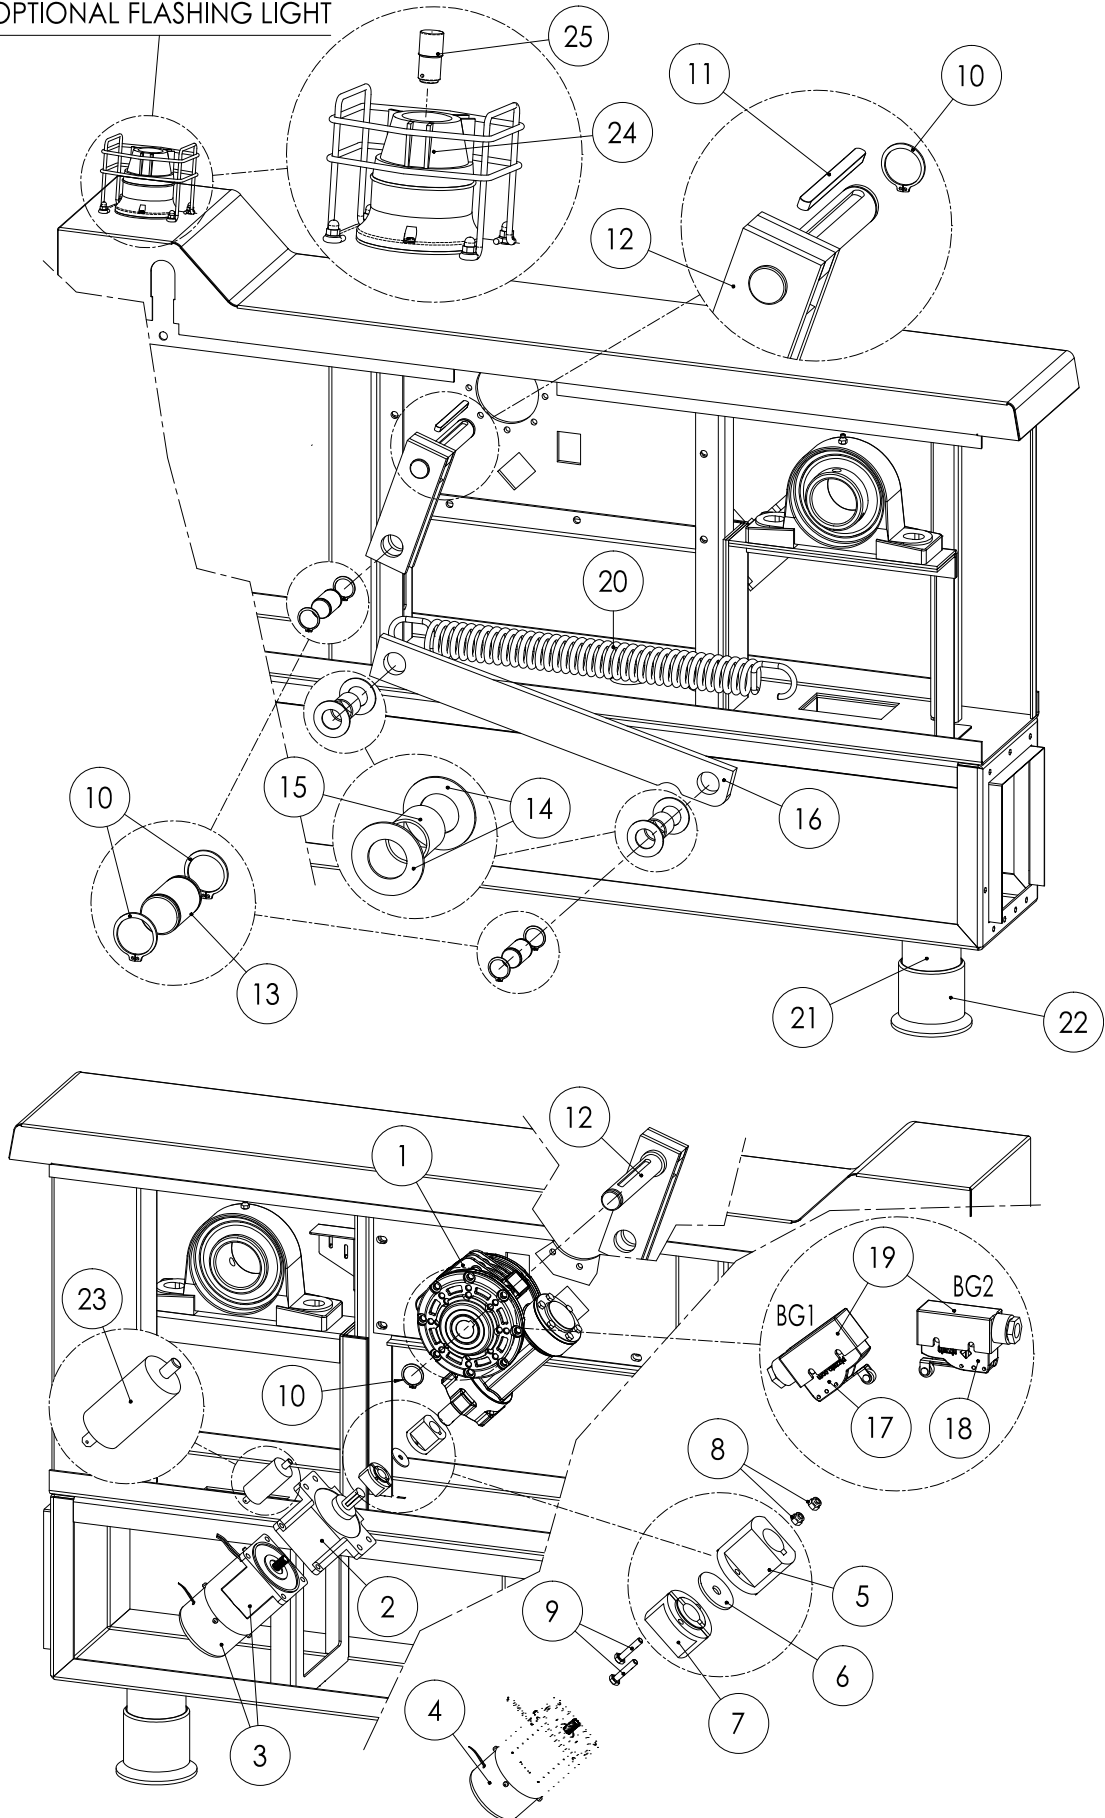

EXPLODED VIEWS

04-05 EXPLODED PR.G-E-V TOUCH

Printing date: 08/08/2022

Validity

From Serial Number: 073322VE15

To Serial Number: 073322VE15

Legend: C = Suggested spare parts

EXPLODED VIEWS

This page intentionally left blank

04-05 EXPLODED PR.G-E-V TOUCH

Pos.	Data sheet
A	02-0014 05-0116 05-0250
B	05-0320 05-0300 05-0310
D	04-0072 04-0022 04-0030 03-0012 04-0102 04-0104
D-E	05-0100
E	05-0330
D-E	05-0114
F	02-0050
G	02-0082
H	06-0032 06-0042 06-0090 04-0110 04-0112
I	03-0020 05-0122
H	10-0012 10-0022 10-0030

OPTIONAL FLASHING LIGHT

Only with optional SCT2
(double jacket cooling)

* TABLE INVERTER CODES, FILTER CODES AND FUSES (F7)

	(A) Inverter single-phase			(B) Inverter three-phase		
SUPPLY VOLTAGE > EQUIPMENT	380-415 V 3N~ 220-240 V 1N/2/3~ 200-208 V 2/3~			380-415 V 3 ~ 440 V 3 ~ 460-480 V 3 ~		
mod.	cod. Inverter	cod. Filter	F7	cod. Inverter	cod. Filter	F7
PRI.070M	40700062	40800070	6A	40700052	40800082	6A
PRI.105M	40700068	40800070	10A	40700052	40800082	6A
PRI.130M	40700068	40800070	10A	40700052	40800082	6A
PRI.180M	40700068	40800070	10A	40700052	40800082	6A
PRI.250M	40700065	40800081	16A	40700054	40800084	10A
PRI.320M	40700065	40800081	16A	40700054	40800084	10A
PRI.500M	40700065	40800081	16A	40700054	40800084	10A