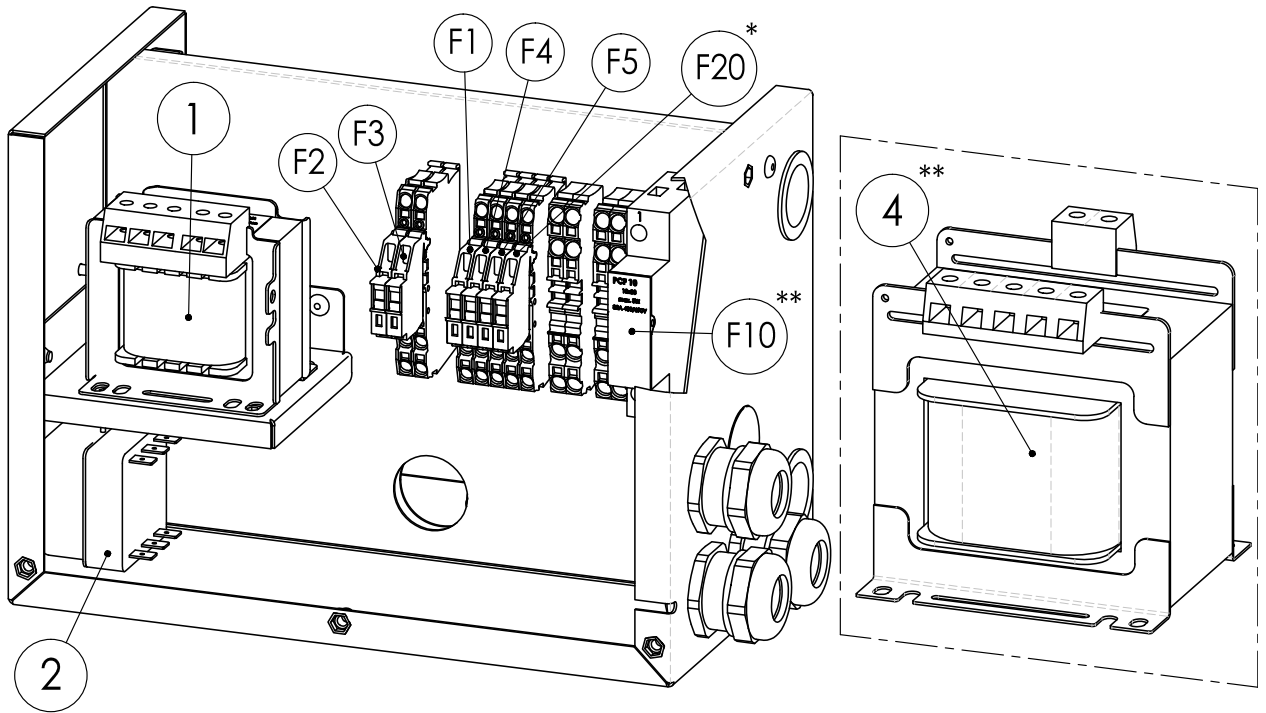

** ONLY FOR NON STANDARD ELECTRIC POWER SUPPLIES

* ONLY FOR OPTIONAL SOCKET SINGLE PHASE 16A 230V