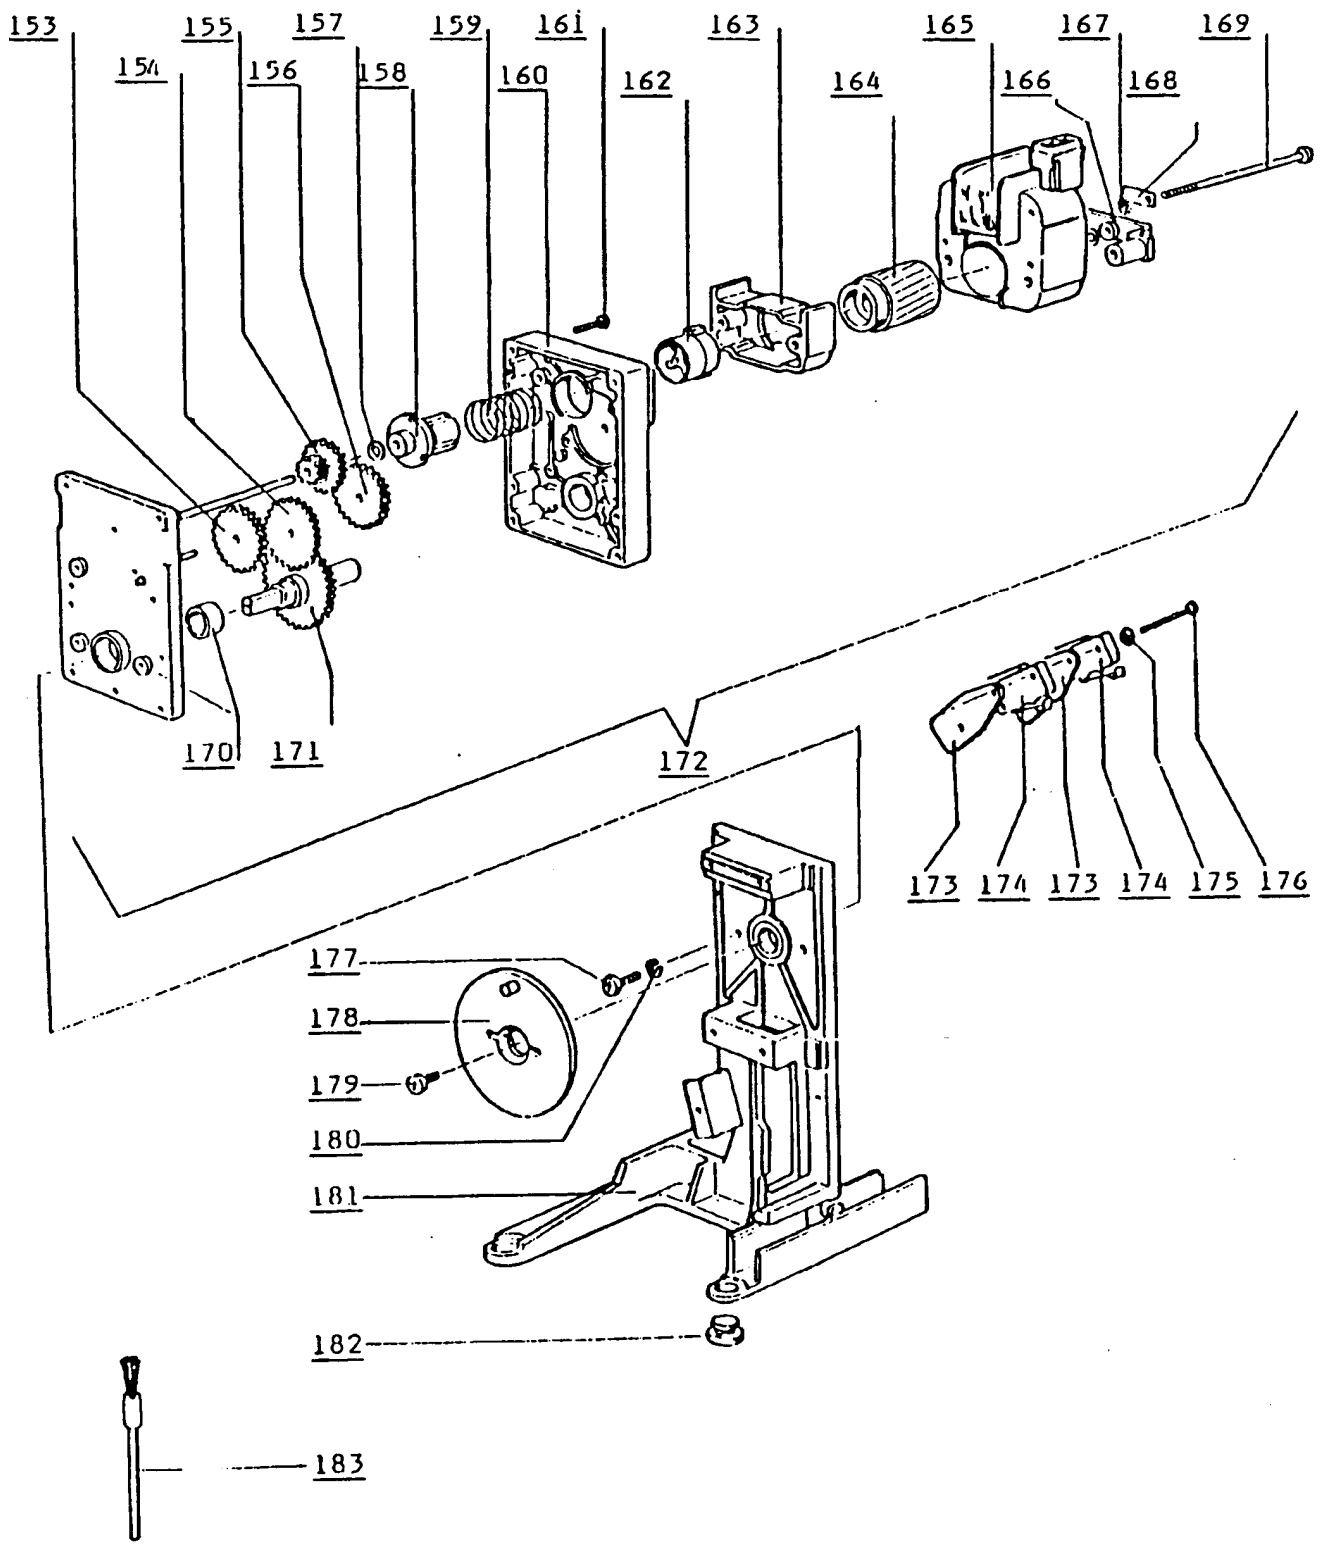

VECCHIO

NUOVO

VECCHIO
(RIF. 144)
(TAU. 06)

NUOVO
(RIF. 612)
(TAU. 06)

Position	Code	description
001	SC1000624	SCREW
002	SC6905070	CLIP
003	SC6914070	REAR PANEL WHITE
003	SC6914840	REAR PANEL BLACK
004	SC6994080	FRONT PANEL GREY
004	SC6994280	FRONT PANEL
005	SC6994810	TRAY
006	SC6704960	TRAY WHITE
006	SC6704970	BLACK TRAY
009	SC6914090	CLOSURE WHITE
009	SC6914860	CLOSURE
010	SC6914030	SUPPORT BASE
011	SC6914020	BLACK TRAY
012	SC6914010	BLACK GRID
014	SC6914000	FRONT PANEL WHITE
014	SC6914740	FRONT PANEL
015	SC6924070	PUSH BUTTON
016	SC6924200	PUSH BUTTON
018	SC6924190	PUSH BUTTON
020	SC6924390	BLACK TEMPLATE
020	SC6994060	TEMPLATE WHITE
023	SC6904280	SHAFT
024	SC6994230	BLACK HOPPER
025	SC6924000	COVER
031	SC6904370	CAM
031	SC6914370	CAM
032	SC6921000	CABLE
033	SC19991008	BOARD
034	SC29991056	WIRE CLAMP
039	SC1002824	SCREW
040	SC1770243	PUSH BUTTON
041	5313217741	O-RING
043	SC6914290	THERMOSTAT 150°
045	SC6914280	THERMOSTAT 105°
045	SC6914690	THERMOSTAT 95°
047	SC1770242	SWITCH
050	SC6914400	RING NUT

052	SC1000623	SCREW
054	SC6904120	SUPPORT
056	SC6904610	TUBE
057	SC6904220	CONNECTION
058	SC6904560	SPRING
059	SC6904310	INSULATOR
060	SC6904600	TUBE
061	SC1002032	SCREW
064	SC6904800	SPRING
068	SC1092101	GASKET
070	SC6914300	SPRING
071	SC6904210	CONNECTION
072	ES000	*NOT AVAILABLE
076	SC6503040	DIODE
077	SC6991120	PUMP
081	SC6904540	TUBE
082	SC6994770	VALVE
083	SC6905040	DISK
084	SC6904530	SPRING
085	SC6904510	CONNECTION
086	SC6994020	TUBE
087	SC1091602	GASKET
090	SC29991040	SCREW
091	SC6994370	BOTTOM
092	SC1091620	GASKET
093	SC6913000	TUBE
094	SC6904490	PRESSING DEVICE
095	SC6991390	SOLENOID VALVE
097	SC6904620	COVER
098	SC6914430	TUBE
098	SC6919020	TUBE
099	SC6914420	CONNECTION
100	SC1770733	FUSE
103	SC1020604	WASHER
104	SC6904830	LEVER
106	SC6904740	ROD
107	SC6914230	SPRING
109	SC1010103	NUT