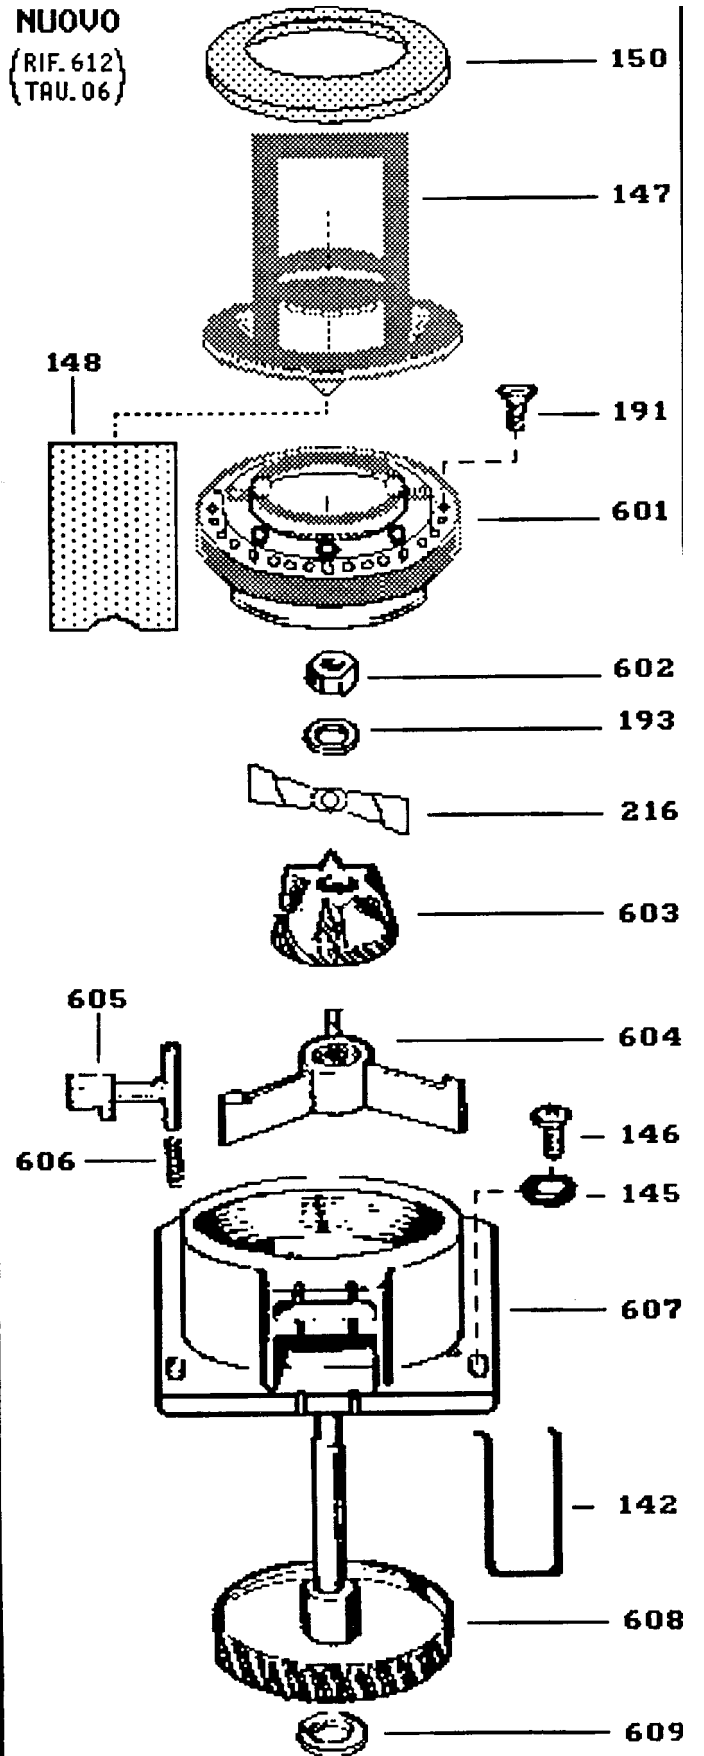

VECCHIO

NUOVO

VECCHIO
(RIF. 144)
(TAU. 06)

NUOVO
(RIF. 612)
(TAU. 06)

Position	Code	description
001	SC1000624	SCREW
002	SC6905070	CLIP
003	SC6914070	REAR PANEL WHITE
003	SC6914840	REAR PANEL BLACK
004	SC6994080	FRONT PANEL GREY
004	SC6994280	FRONT PANEL
005	SC6994810	TRAY
006	SC6704960	TRAY WHITE
006	SC6704970	BLACK TRAY
009	SC6914090	CLOSURE WHITE
009	SC6914860	CLOSURE
010	SC6914030	SUPPORT BASE
011	SC6914020	BLACK TRAY
012	SC6914010	BLACK GRID
014	SC6914000	FRONT PANEL WHITE
014	SC6914740	FRONT PANEL
015	SC6924070	PUSH BUTTON
016	SC6924200	PUSH BUTTON
018	SC6924190	PUSH BUTTON
020	SC6924390	BLACK TEMPLATE
020	SC6994060	TEMPLATE WHITE
023	SC6904280	SHAFT
024	SC6994230	BLACK HOPPER
025	SC6924000	COVER
031	SC6904370	CAM
031	SC6914370	CAM
032	SC6921000	CABLE
033	SC19991008	BOARD
034	SC29991056	WIRE CLAMP
039	SC1002824	SCREW
040	SC1770243	PUSH BUTTON
041	5313217741	O-RING
043	SC6914290	THERMOSTAT 150°
045	SC6914280	THERMOSTAT 105°
045	SC6914690	THERMOSTAT 95°
047	SC1770242	SWITCH
050	SC6914400	RING NUT

052	SC1000623	SCREW
054	SC6904120	SUPPORT
056	SC6904610	TUBE
057	SC6904220	CONNECTION
058	SC6904560	SPRING
059	SC6904310	INSULATOR
060	SC6904600	TUBE
061	SC1002032	SCREW
064	SC6904800	SPRING
068	SC1092101	GASKET
070	SC6914300	SPRING
071	SC6904210	CONNECTION
072	ES000	*NOT AVAILABLE
076	SC6503040	DIODE
077	SC6991120	PUMP
081	SC6904540	TUBE
082	SC6994770	VALVE
083	SC6905040	DISK
084	SC6904530	SPRING
085	SC6904510	CONNECTION
086	SC6994020	TUBE
087	SC1091602	GASKET
090	SC29991040	SCREW
091	SC6994370	BOTTOM
092	SC1091620	GASKET
093	SC6913000	TUBE
094	SC6904490	PRESSING DEVICE
095	SC6991390	SOLENOID VALVE
097	SC6904620	COVER
098	SC6914430	TUBE
098	SC6919020	TUBE
099	SC6914420	CONNECTION
100	SC1770733	FUSE
103	SC1020604	WASHER
104	SC6904830	LEVER
106	SC6904740	ROD
107	SC6914230	SPRING
109	SC1010103	NUT