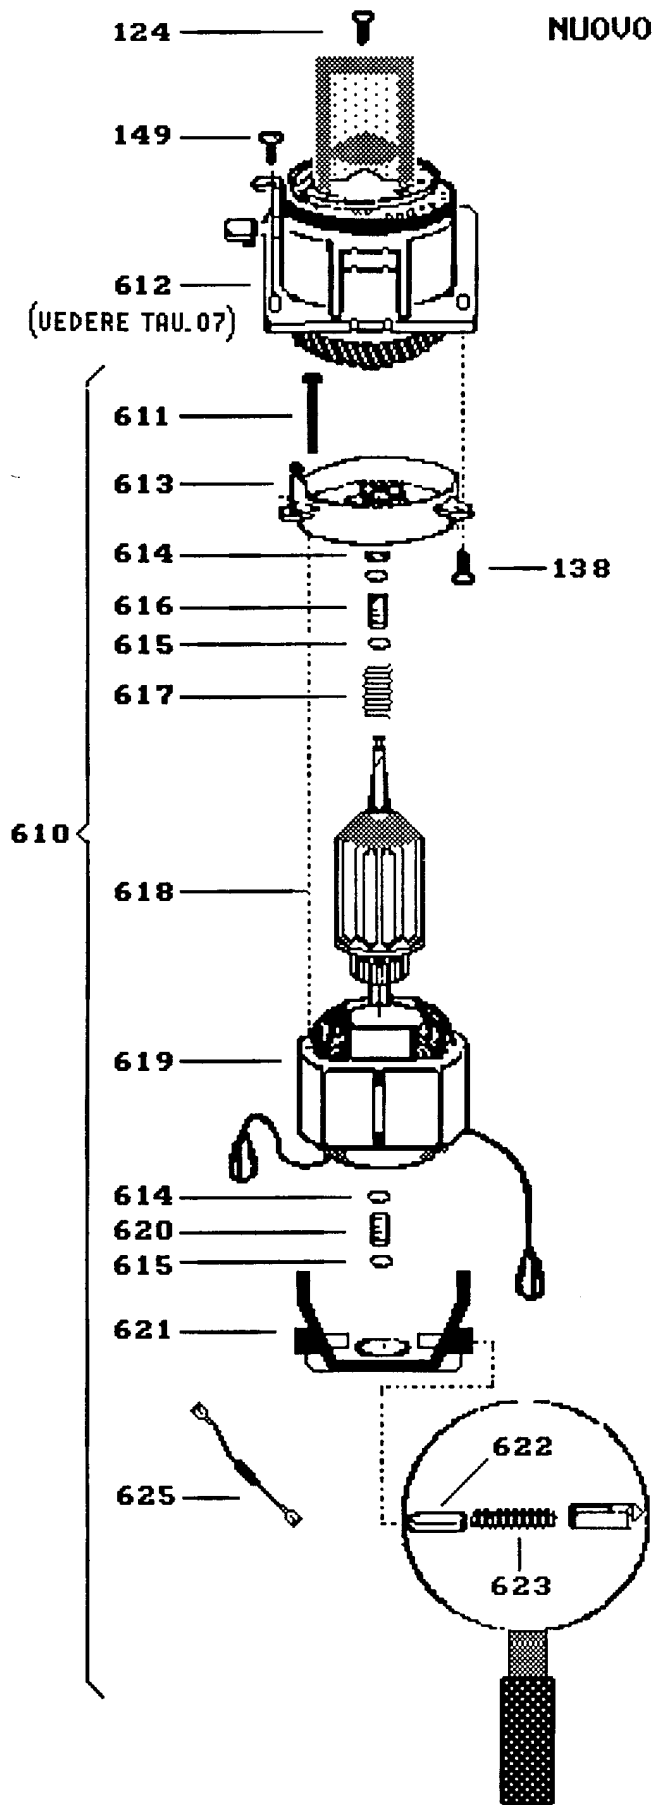

VECCHIO

NUOVO

VECCHIO
(RIF. 144)
(TAU. 06)

NUOVO
(RIF. 612)
(TAU. 06)

Position	Code	description
001	SC1000624	SCREW
002	SC6905070	CLIP
003	SC6914070	REAR PANEL WHITE
003	SC6914840	REAR PANEL BLACK
004	SC6994080	FRONT PANEL GREY
004	SC6994280	FRONT PANEL
005	SC6994810	TRAY
006	SC6704960	TRAY WHITE
006	SC6704970	BLACK TRAY
009	SC6914090	CLOSURE WHITE
009	SC6914860	CLOSURE
010	SC6914030	SUPPORT BASE
011	SC6914020	BLACK TRAY
012	SC6914010	BLACK GRID
014	SC6914000	FRONT PANEL WHITE
014	SC6914740	FRONT PANEL
015	SC6924070	PUSH BUTTON
016	SC6924200	PUSH BUTTON
018	SC6924190	PUSH BUTTON
020	SC6924390	BLACK TEMPLATE
020	SC6994060	TEMPLATE WHITE
023	SC6904280	SHAFT
024	SC6994230	BLACK HOPPER
025	SC6924000	COVER
031	SC6904370	CAM
031	SC6914370	CAM
032	SC6921000	CABLE
033	SC19991008	BOARD
034	SC29991056	WIRE CLAMP
039	SC1002824	SCREW
040	SC1770243	PUSH BUTTON
041	5313217741	O-RING
043	SC6914290	THERMOSTAT 150°
045	SC6914280	THERMOSTAT 105°
045	SC6914690	THERMOSTAT 95°
047	SC1770242	SWITCH
050	SC6914400	RING NUT

052	SC1000623	SCREW
054	SC6904120	SUPPORT
056	SC6904610	TUBE
057	SC6904220	CONNECTION
058	SC6904560	SPRING
059	SC6904310	INSULATOR
060	SC6904600	TUBE
061	SC1002032	SCREW
064	SC6904800	SPRING
068	SC1092101	GASKET
070	SC6914300	SPRING
071	SC6904210	CONNECTION
072	ES000	*NOT AVAILABLE
076	SC6503040	DIODE
077	SC6991120	PUMP
081	SC6904540	TUBE
082	SC6994770	VALVE
083	SC6905040	DISK
084	SC6904530	SPRING
085	SC6904510	CONNECTION
086	SC6994020	TUBE
087	SC1091602	GASKET
090	SC29991040	SCREW
091	SC6994370	BOTTOM
092	SC1091620	GASKET
093	SC6913000	TUBE
094	SC6904490	PRESSING DEVICE
095	SC6991390	SOLENOID VALVE
097	SC6904620	COVER
098	SC6914430	TUBE
098	SC6919020	TUBE
099	SC6914420	CONNECTION
100	SC1770733	FUSE
103	SC1020604	WASHER
104	SC6904830	LEVER
106	SC6904740	ROD
107	SC6914230	SPRING
109	SC1010103	NUT