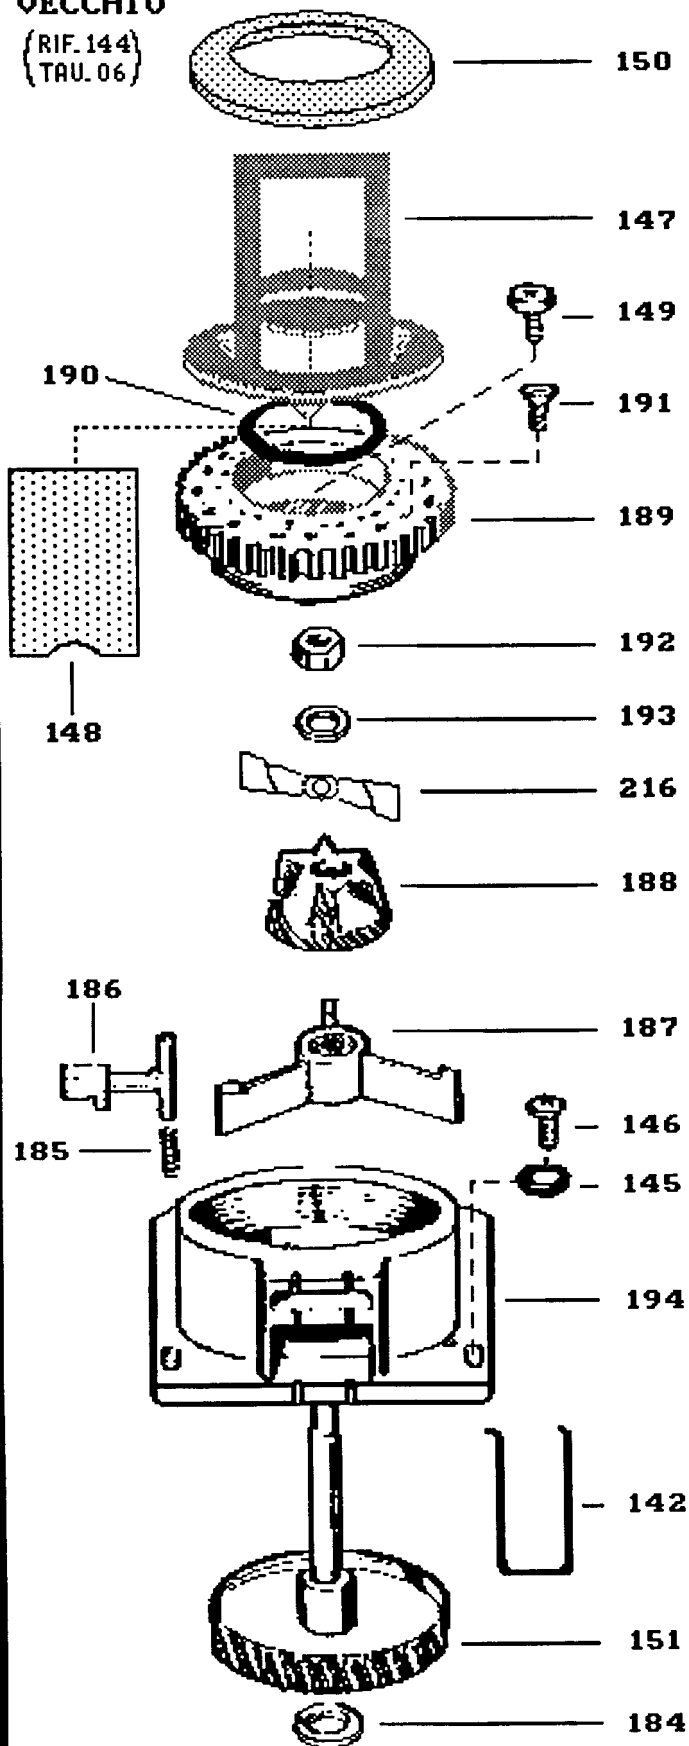

VECCHIO

NUOVO

VECCHIO
(RIF. 144)
(TAU. 06)

NUOVO
(RIF. 612)
(TAU. 06)

Position	Code	description
001	SC1000624	SCREW
002	SC6905070	CLIP
003	SC6914070	REAR PANEL WHITE
003	SC6914840	REAR PANEL BLACK
004	SC6994080	FRONT PANEL GREY
004	SC6994280	FRONT PANEL
005	SC6994810	TRAY
006	SC6704960	TRAY WHITE
006	SC6704970	BLACK TRAY
009	SC6914090	CLOSURE WHITE
009	SC6914860	CLOSURE
010	SC6914030	SUPPORT BASE
011	SC6914020	BLACK TRAY
012	SC6914010	BLACK GRID
014	SC6914000	FRONT PANEL WHITE
014	SC6914740	FRONT PANEL
015	SC6924070	PUSH BUTTON
016	SC6924200	PUSH BUTTON
018	SC6924190	PUSH BUTTON
020	SC6924390	BLACK TEMPLATE
020	SC6994060	TEMPLATE WHITE
023	SC6904280	SHAFT
024	SC6994230	BLACK HOPPER
025	SC6924000	COVER
031	SC6904370	CAM
031	SC6914370	CAM
032	SC6921000	CABLE
033	SC19991008	BOARD
034	SC29991056	WIRE CLAMP
039	SC1002824	SCREW
040	SC1770243	PUSH BUTTON
041	5313217741	O-RING
043	SC6914290	THERMOSTAT 150°
045	SC6914280	THERMOSTAT 105°
045	SC6914690	THERMOSTAT 95°
047	SC1770242	SWITCH
050	SC6914400	RING NUT

052	SC1000623	SCREW
054	SC6904120	SUPPORT
056	SC6904610	TUBE
057	SC6904220	CONNECTION
058	SC6904560	SPRING
059	SC6904310	INSULATOR
060	SC6904600	TUBE
061	SC1002032	SCREW
064	SC6904800	SPRING
068	SC1092101	GASKET
070	SC6914300	SPRING
071	SC6904210	CONNECTION
072	ES000	*NOT AVAILABLE
076	SC6503040	DIODE
077	SC6991120	PUMP
081	SC6904540	TUBE
082	SC6994770	VALVE
083	SC6905040	DISK
084	SC6904530	SPRING
085	SC6904510	CONNECTION
086	SC6994020	TUBE
087	SC1091602	GASKET
090	SC29991040	SCREW
091	SC6994370	BOTTOM
092	SC1091620	GASKET
093	SC6913000	TUBE
094	SC6904490	PRESSING DEVICE
095	SC6991390	SOLENOID VALVE
097	SC6904620	COVER
098	SC6914430	TUBE
098	SC6919020	TUBE
099	SC6914420	CONNECTION
100	SC1770733	FUSE
103	SC1020604	WASHER
104	SC6904830	LEVER
106	SC6904740	ROD
107	SC6914230	SPRING
109	SC1010103	NUT