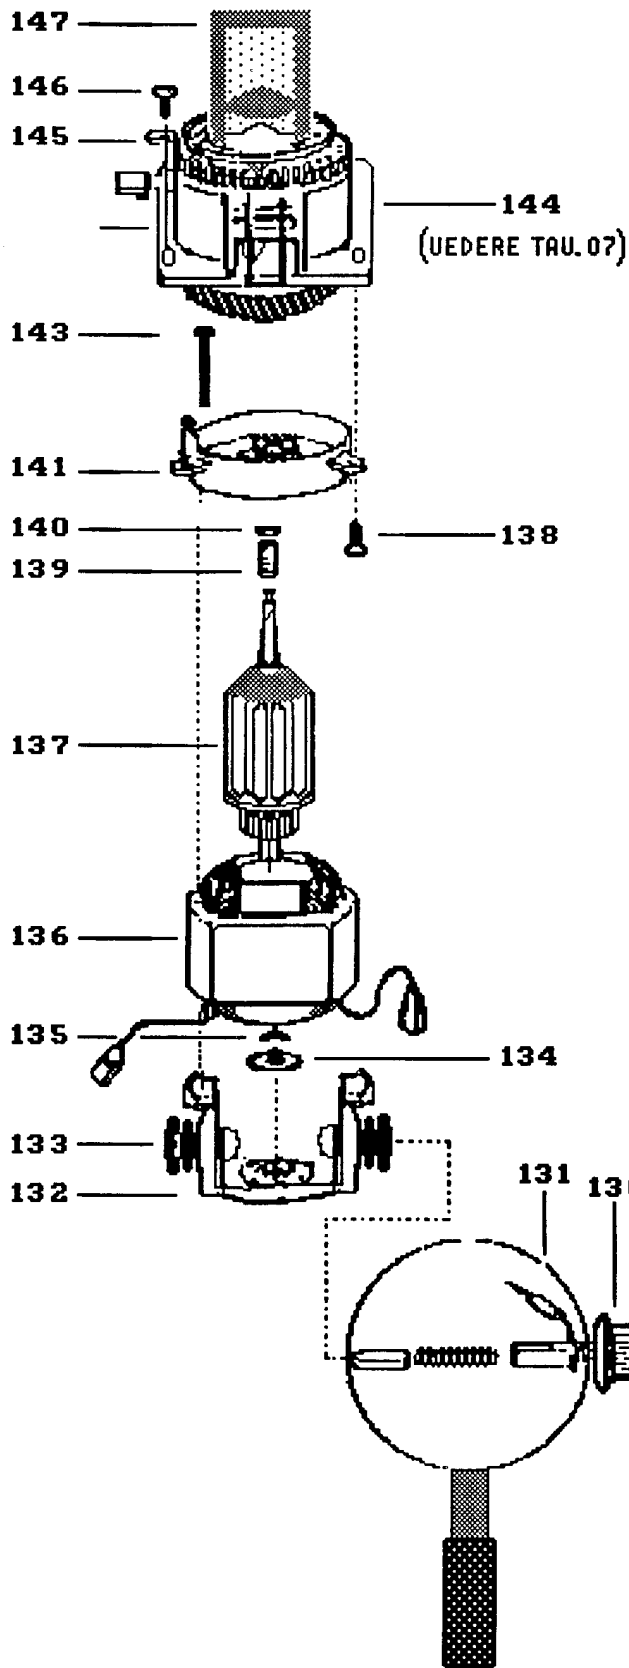

VECCHIO

NUOVO

VECCHIO
(RIF. 144)
(TAU. 06)

NUOVO
(RIF. 612)
(TAU. 06)

Position	Code	description
001	SC1000624	SCREW
002	SC6905070	CLIP
003	SC6914070	REAR PANEL WHITE
003	SC6914840	REAR PANEL BLACK
004	SC6994080	FRONT PANEL GREY
004	SC6994280	FRONT PANEL
005	SC6994810	TRAY
006	SC6704960	TRAY WHITE
006	SC6704970	BLACK TRAY
009	SC6914090	CLOSURE WHITE
009	SC6914860	CLOSURE
010	SC6914030	SUPPORT BASE
011	SC6914020	BLACK TRAY
012	SC6914010	BLACK GRID
014	SC6914000	FRONT PANEL WHITE
014	SC6914740	FRONT PANEL
015	SC6924070	PUSH BUTTON
016	SC6924200	PUSH BUTTON
018	SC6924190	PUSH BUTTON
020	SC6924390	BLACK TEMPLATE
020	SC6994060	TEMPLATE WHITE
023	SC6904280	SHAFT
024	SC6994230	BLACK HOPPER
025	SC6924000	COVER
031	SC6904370	CAM
031	SC6914370	CAM
032	SC6921000	CABLE
033	SC19991008	BOARD
034	SC29991056	WIRE CLAMP
039	SC1002824	SCREW
040	SC1770243	PUSH BUTTON
041	5313217741	O-RING
043	SC6914290	THERMOSTAT 150°
045	SC6914280	THERMOSTAT 105°
045	SC6914690	THERMOSTAT 95°
047	SC1770242	SWITCH
050	SC6914400	RING NUT

052	SC1000623	SCREW
054	SC6904120	SUPPORT
056	SC6904610	TUBE
057	SC6904220	CONNECTION
058	SC6904560	SPRING
059	SC6904310	INSULATOR
060	SC6904600	TUBE
061	SC1002032	SCREW
064	SC6904800	SPRING
068	SC1092101	GASKET
070	SC6914300	SPRING
071	SC6904210	CONNECTION
072	ES000	*NOT AVAILABLE
076	SC6503040	DIODE
077	SC6991120	PUMP
081	SC6904540	TUBE
082	SC6994770	VALVE
083	SC6905040	DISK
084	SC6904530	SPRING
085	SC6904510	CONNECTION
086	SC6994020	TUBE
087	SC1091602	GASKET
090	SC29991040	SCREW
091	SC6994370	BOTTOM
092	SC1091620	GASKET
093	SC6913000	TUBE
094	SC6904490	PRESSING DEVICE
095	SC6991390	SOLENOID VALVE
097	SC6904620	COVER
098	SC6914430	TUBE
098	SC6919020	TUBE
099	SC6914420	CONNECTION
100	SC1770733	FUSE
103	SC1020604	WASHER
104	SC6904830	LEVER
106	SC6904740	ROD
107	SC6914230	SPRING
109	SC1010103	NUT