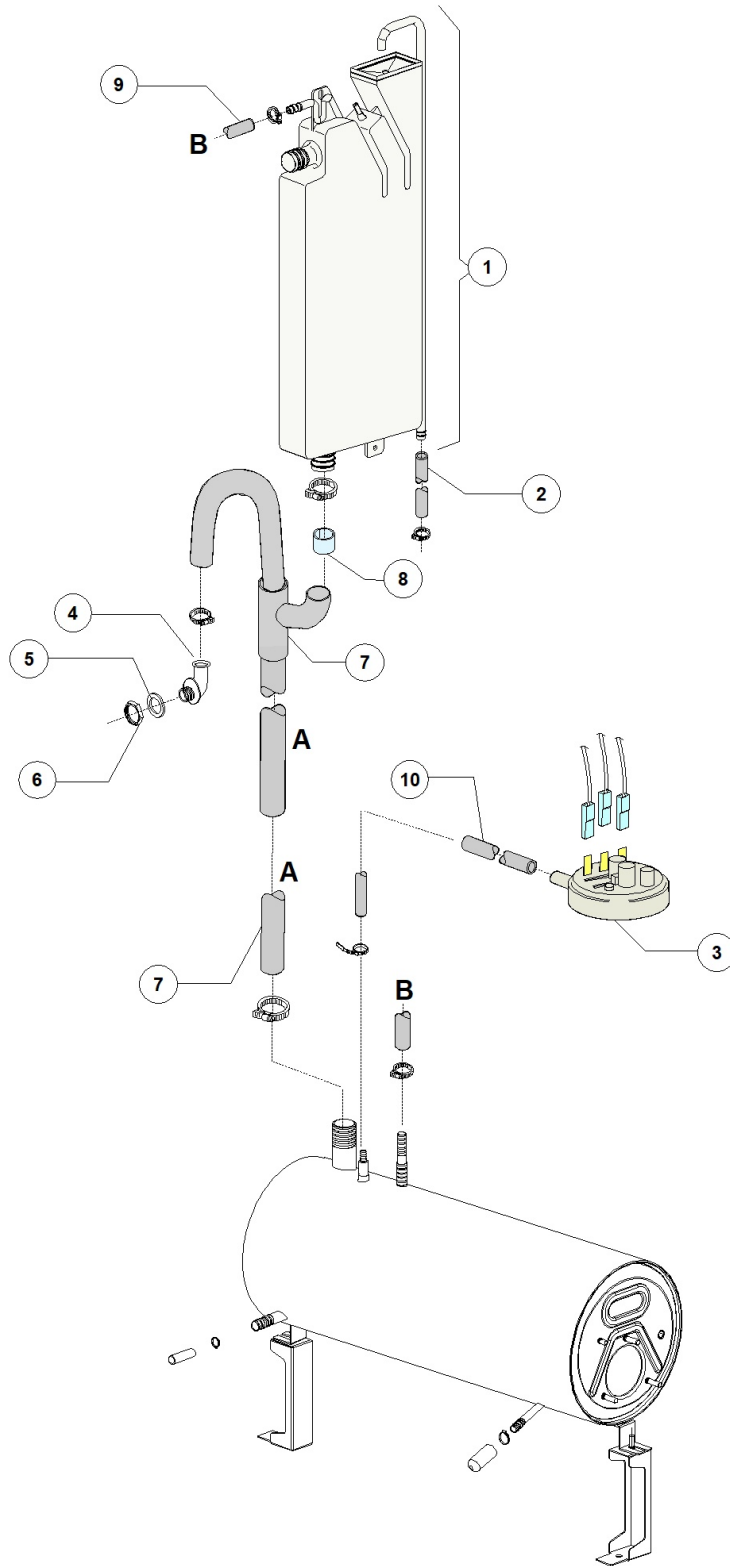

LP3 S PLUS XP 380-400/3N/50 EAC - DWR1007061 - Break Tank - DW138E

LP3 S PLUS XP 380-400/3N/50 EAC - DWR1007061 - Break Tank - DW138E

Pos.	Codice	Descrizione	Description
1	DW15720	ASSIEME BREAK TANK 3.5	BREAK TANK ASSEMBLY 3.5LT
2	DW2907352	TUBO GOMMA PVC WRAS BT	PVC WRAS RUBBER HOSE
3	DW10706/A	"PRESSOSTATO "EL." 46-26"	PRESSURE SWITCH 46-26
4	DW10701	GOMITO SCARICO DIS.LS035	DRAIN ELBOW
5	DW13305	GUARN.GOM.SCARICO 44x32x3 DIS.LS061	O RING FOR DRAIN ELBOW 44x32x3 DIS.LS061
6	DW11701/A	DADO INOX PER PIL. SCAR.	S/S NUT
7	DW91112	MAN.CARICO/SICUREZZA P2S-P3S-P4S8	LOADING/SAFETY PIPES ASSEMBLY
8	DW12533	RINFORZO COLLARE USCITA BREAK TANK	BREAK TANK OUTLET COLLAR REINFORCEMENT
9	DW2907351	TUBO GOMMA EPDM 11,5X19	11,5X19 EPDM RUBBER HOSE
10	DW14508	TUBO EPDM 4.5X9 PER PRESSOSTATO	EPDM HOSE 4.5X9 FOR PRESSURE SWITCH