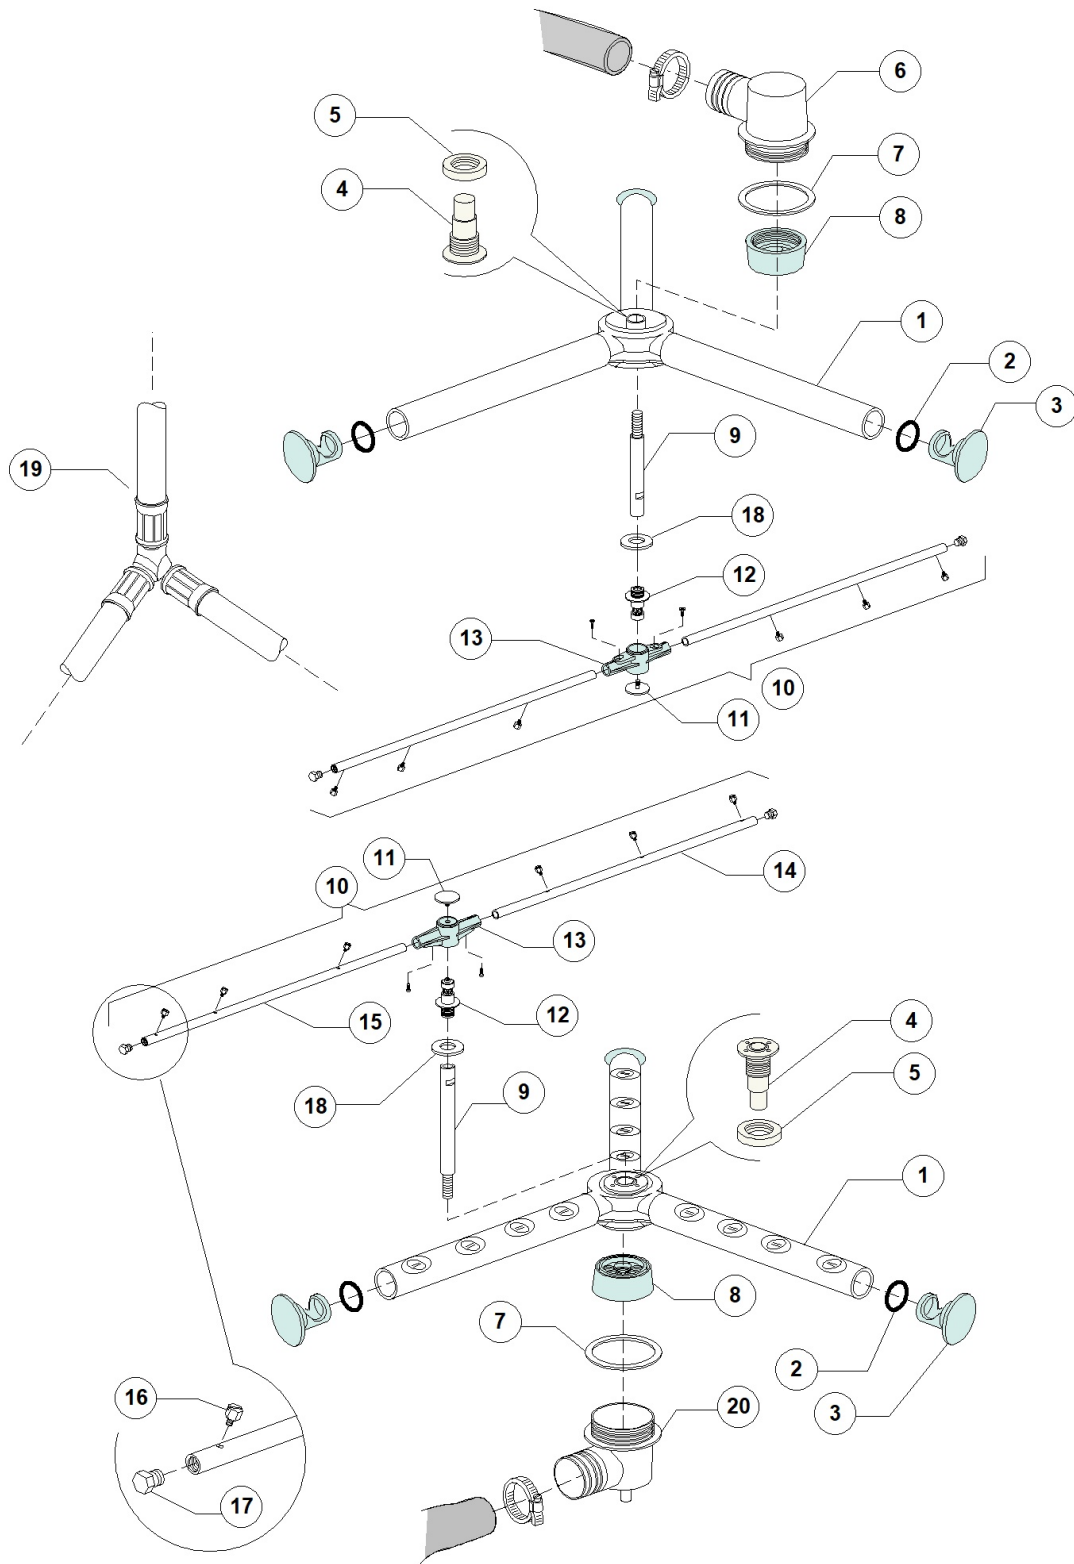

LP3 S PLUS XP 380-400/3N/50 EAC - DWR1007061 - Gruppo lavaggio-risciacquo - DW138E

LP3 S PLUS XP 380-400/3N/50 EAC - DWR1007061 - Gruppo lavaggio-risciacquo - DW138E

Pos.	Codice	Descrizione	Description
1	DW91102	GIR.LAV.SUP/INF P2S-P3S-P4S8	UPPER/LOWER WASH ROTOR P2S-P3S-P4S8
2	DW13023	GUARNIZ. OR 131 (4093)	O-RING 131 (4093) GASKET
3	DW3003029	TAPPO X LANCIA LAVAGG.D32 28/03/97	PLASTIC PLUG FOR WASH ARM
4	DW75316	MOZZO PER GIRANTE 11S/96	HUB FOR ROTOR 11S/96
5	DW75317	DADO PER MOZZO GIR. 11S/96	NUT FOR ROTOR HUB 11S/96
6	DW90008	TORRET.INF/SUP.PER GIRELLO LP1 S-S8	WASH ARMS'LOWER / UPPER SUPPORT P1S/S8
7	DW80208	GUARNIZIONE RAMP A LP2 DIAM.95X75X3	RISER GASKET D.95X75X3 (MIN. 2 PCS)
8	DW90009	MOZZO FISSAGGIO TORRETTA LP1 S-S8	HUB FOR ROTOR
9	DW90010	PROLUNGA ASSE RIS.INF/SUP LP1 S-S8	UPPER/LOWER RINSE AXLE EXTENSION P1S/S8
10	DW91103	GRUPPO RISC.SUP/INF P2S-P3S-P4S8	UPPER/LOWER RINSE ASSEMBLY P2S/P3S/P4S8
11	DW10652	VITE RISCIAQUO/03	RINSE ARM SCREW
12	DW10651	ASSE RISCIAQUO/03	RINSE AXLE 03
13	DW10650	MOZZO PER GIRANTE RISCIAQUO/03	HUB FOR RINSE ROTOR 03
14	DW91103/D	TUBO RISC.DX UGELLI INOX/03(91103)	
15	DW91103/S	TUBO RISC.SX UGELLI INOX/03(91103)	
16	DW560018	UGELLO INOX RISCIAQUO M5	S/S RINSE NOZZLE M5
17	DW560017	TAPPO PER TUBO RISCIAQUO M9x1	RINSE ARM PLUG
18	DW90031	RONDELLA X SCORRIM.GIR.R.LP 1 S-S8	SLIDING WASHER P1S/P1S8
19	DW91110	ASS.TUBI RISC.D.12 P2S-P3S-P4S8	RINSE PIPE ASSEMBLY D.12
20	DW91180	TORRETTA INFERIORE LP2-3-4/2021	LOWER TURRET LP2-3-4/2021