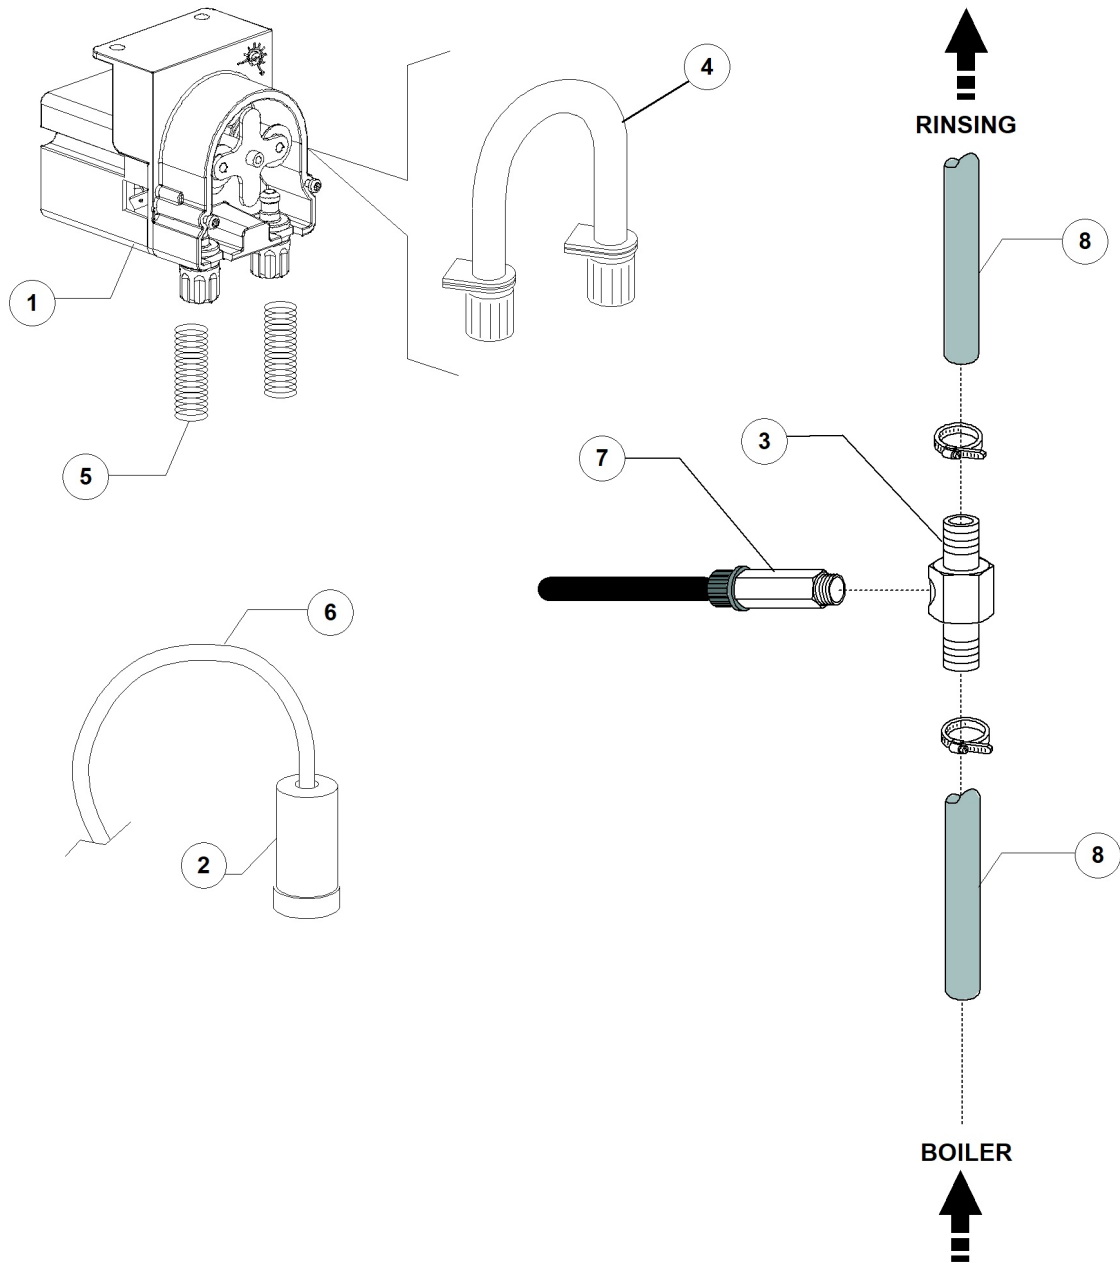

LP3 S PLUS XP 380-400/3N/50 EAC - DWR1007061 - Gruppo dosatore Brillantante - DW138E

Pos.	Codice	Descrizione	Description
1	DW15985/C	DOS.ELETT.BRIL PERISTALTICO CONTINUO	RINSE AID PERISTALTIC DOSING PUMP
2	DW15058	FILTRINO CON PESO ASPIR. DET/BRIL	SMALL FILTER (MIN. 3 PCS)
3	DW3003906/A	DERIV. A T ENTR. BRILL. SENZA TAPPO	"T-PIECE W/PLUG 1/8"
4	DW15186/C	TUBO MEMBRANA DOS BRIL CONTINUO	MEMBRANE TUBE FOR RINSE AID DISPENSER
5	DW10763	MOLLA D.05 INOX PER TUB. D.6x4 PVC	PIPE S/S SPRING
6	DW14502/A	TUBETTO PVC 6X4 VERDE	6X4 PVC GREEN SMALL PIPE
7	DW15122	VALVOLA 1/8G TENUTA EPDM	1/8G VALVE SEAL
8	DW2907351	TUBO GOMMA EPDM 11,5X19	11,5X19 EPDM RUBBER HOSE