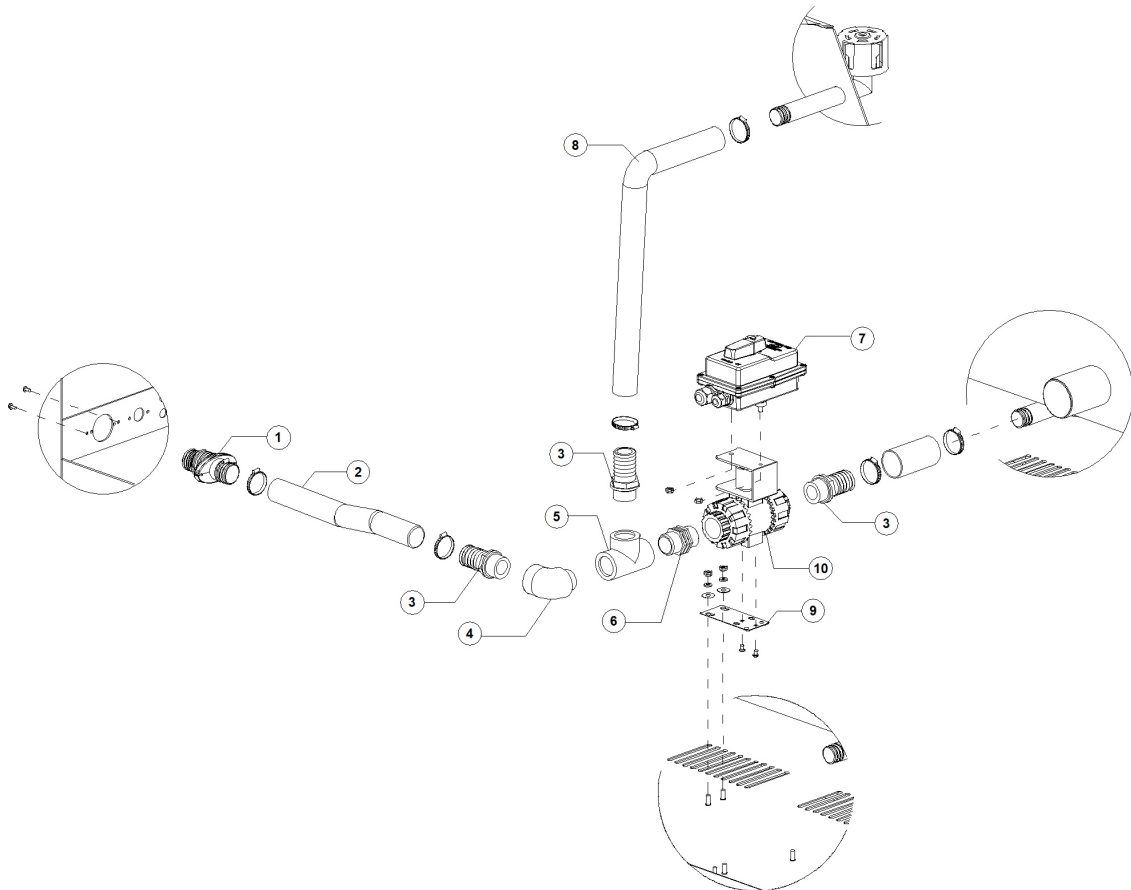

LP3 S PLUS XP 380-400/3N/50 EAC - DWR1007061 - Scarico automatizzato - DW138E

LP3 S PLUS XP 380-400/3N/50 EAC - DWR1007061 - Scarico automatizzato - DW138E

Pos.	Codice	Descrizione	Description
1	DW91187	RACCORDO SCARICO LP/2021	PIPE FITTING
2	DW3060270	TUBO RADIOR D30	RADIOR HOSE D30
3	DW3071277	"PORTAGOMMA DIRITTO M 1" X 32 IN PP"	"PP HOSE CONNECTOR M1"X32"
4	DW3071105	"DTI-GOMITO POLIET 1" M-F PER VALV SCARIC"	"ELBOW FOR DRAIN VALVE 1" M-F"
5	DW91186	"#RACCORDO TI A 90° F 1" IN PP"	.
6	DW3071106	DTI-NIPLES POLIET 1' PER VALV SCARIC	"NIPPLE FOR DRAIN VALVE 1"
7	DW91175	COMANDO 230V C/A MANUALE DY222F2A	.
8	DW18044	TUBO DIAM.28 EPDM LAV.SUP. STAR	D.28 EPDM PIPE
9	DW91135	STAFFA SERVOVALVOLA LP2-3-4/2021	.
10	DW3071103/A	"VALV SFERA 2 VIE PVC 25/32/1"	"2 WAYS MOTOR PVC BALL VALVE 25/32/1" 24V"