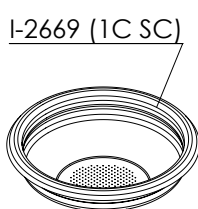

REF.	DESCRIPCIÓN
I..534	CACILLO 1 CAFE PROFESIONAL
I.1167	ARO RETENCION FILTRO PROF. (D.1MM)
I.1182	CACILLO CIEGO PROF/BARISTA
I.1605	CACILLO 2 CAFE
I.1607	SALIDA 1 CAFE ABIERTA
I.1608	SALIDA 2 CAFES ABIERTA
I.2669	CACILLO 1C SC PROF.
I.2670	CACILLO 2C SC PROF
I.4343	MANGO PORTA MADERA BARISTA T/ BIG DREAM PLUS NOGAL
I.4568	CUERPO PORTAFILTRO M12 INCLINADO EXTRA PROFUNDO
PM.449	PORTAFILTRO MADERA 1 CAFE BARISTA T COMPLETO NOGAL
PM.450	PORTAFILTRO MADERA 2 CAFES BARISTA T COMPLETO NOGAL
V.1916	PRENSA CAFE ALUMINIO 57/58mm

DESCRIPTION
PROFESSIONAL 1 COFFEE FILTER
PROF FILTER SPRING
PROF BLIND FILTER
2 COFFEES FILTER
1 COFFEE SPOUT
2 COFFEES SPOUT
FILTER 1C SC PROF.
FILTER 2C SC PROF.
SET HANDLE WALNUT WOOD BARISTA / BIG DREAM PLUS
FILTER HOLDER BODY M12 EXTRA DEEP
1 COFFEE BARISTA T FILTERHOLDER WALNUT WOOD
2 COFFEES BARISTA T FILTERHOLDER WALNUT WOOD
ALUMINUM COFFEE TAMPER