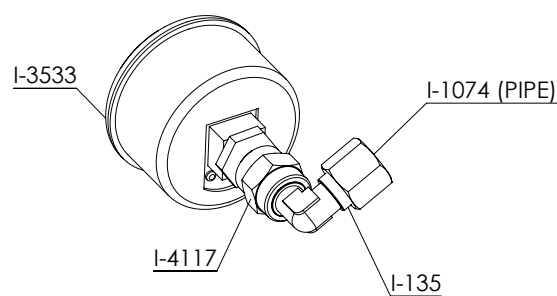

PM.487

REF.	DESCRIPCIÓN
I.135	RACOR CODO 13280 4 1/8
I.1074	TUBO PTFE 2X4 (500mm)
I.2364	RACOR CONTADOR VOLUMETRICO 1/8"-1/8" INOX
I.3113	RACOR CODO M 1/8"R - H 1/8"G INOX
I.3532	MANOMETRO BOMBA BIG DREAM
I.3533	MANOMETRO CALDERA BIG DREAM
I.4117	MANGUITO 1/8" INOX
PM.487	CONJUNTO MANOMETRO CALDERA BABY T
PM.537	CONJUNTO MANOMETRO BOMBA BABY T

DESCRIPTION
FITTING
PTFE PIPE 2X4 (200mm)
FITTING VOLUMETRIC CONTROL 1/8"-1/8"
FITTING ELBOW M 1/8"R - H 1/8"G
PUMP MANOMETER
BOILER MANOMETER
1/8 INOX FITTING
BABY T ZERO PUMP BOILER SET
BABY T ZERO PUMP MANOMETER SET