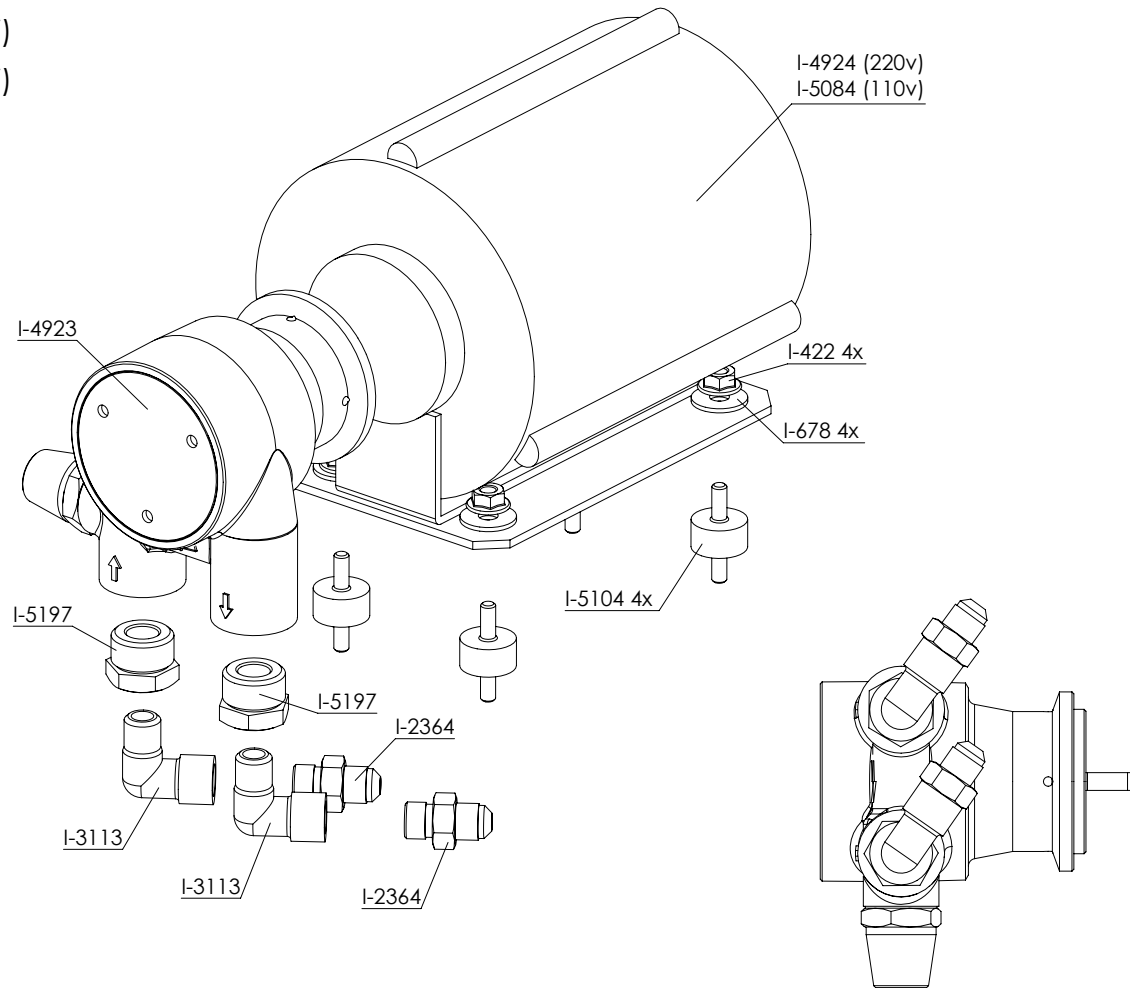

PM-484 (220V)
PM-534 (110V)

REF.	DESCRIPCIÓN	DESCRIPTION
I..422	TUERCA CON ARANDELA M4 INOX	NUT WITH WASHERE
I..678	ARANDELA DIN9021 M5 INOX	WASHER
I.2364	RACOR CONTADOR VOLUMETRICO 1/8"-1/8" INOX	FITTING VOLUMETRIC CONTROL 1/8"-1/8"
I.3113	RACOR CODO M 1/8"R - H 1/8"G INOX	FITTING ELBOW M 1/8"R - H 1/8"G
I.4923	BOMBA ABRAZADERA INOX NUERT PRM 50 LTS	CLAMP PUMP STAINLESS STEEL NUERT PRM 50 LTS
I.4924	MOTOR BOMBA RPM 100W 220V	PUMP MOTOR RPM 100W 220V
I.5084	MOTOR BOMBA RPM 120W 110V	PUMP MOTOR RPM 120W 110V
I.5104	SILENT BLOCK BABY T	SILENT BLOCK BABY T
I.5197	REDUCCION CONICA 3/8 - 1/8	FITTING 3/8 - 1/8
PM.484	CONJUNTO MOTOR BOMBA BABY T	SET MOTOR PUMP BABY T
PM.534	CONJUNTO MOTOR BOMBA BABY T 110V.	SET MOTOR PUMP BABY T 110V