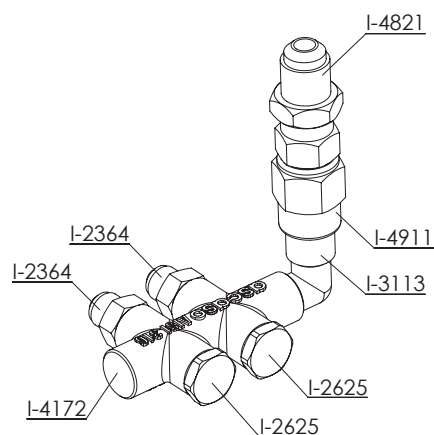

PM-485 (220V)
PM-541 (110V)

PM-482 (220V)
PM-540 (110V)

PM-429

PM-392 (220V)
PM-539 (110V)

REF.	DESCRIPCIÓN
I.2364	RACOR CONTADOR VOLUMETRICO 1/8"-1/8" INOX
I.2618	RACOR CODO 1/8 M-M INOX
I.2625	TAPON M 1/8 INOX
I.3113	RACOR CODO M 1/8"R - H 1/8"G INOX
I.3598	ELECTROVALVULA LLENADO BT 2/2 NC FKM DN1.5mm 230V
I.3606	ELECTROVALVULA AGUA CALIENTE 2/2 RUBY DN3.0mm 230V
I.4004	RACOR CODO 1/8 MANGUERA 7 INOX
I.4172	COLECTOR BIG DREAM/BARISTA T
I.4821	RACOR 1/8" - 1/4" ABOCARDADO
I.4901	RACOR "T" M-M-H 1/8
I.4911	ANTIRRETORNO DISTRIBUIDOR ENTRADA AGUA BARISTA T
I.5081	ELECTROVALVULA AGUA CALIENTE 2/2 RUBY DN3.0mm 110V
I.5082	ELECTROVALVULA LLENADO BT 2/2 NC FKM DN1.5mm 110V
PM.392	CONJUNTO ELECTROVALVULA LLENADO BABY T
PM.429	CONJUNTO DISTRIBUIDOR DE LLENADO BABY T
PM.482	CONJUNTO SELECTOR ENTRADA BABY T
PM.485	CONJUNTO ELECTROVALVULA AGUA CALIENTE BABY T
PM.539	CONJUNTO ELECTROVALVULA LLENADO BABY T 110V.
PM.540	CONJUNTO SELECTOR ENTRADA BABY T 110V.
PM.541	CONJUNTO ELECTROVALVULA AGUA CALIENTE BABY T 110V.

DESCRIPTION
FITTING VOLUMETRIC CONTROL 1/8"-1/8"
ELBOW FITTING 1/8 M-M INOX (old I.90)
PLUG M 1/8 INOX
FITTING ELBOW M 1/8"R - H 1/8"G
FILL SOLENOID BT 2/2 NC FKM DN1.5mm G1/8 230V
SOLENOID HOTWATER BT 2/2 NC RUBY DN3.0mm G1/8 230V
ELBOW FITTING 1/8
MANIFOLD BIG DREAM/BARISTA T
FITTING 1/8" - 1/4" FLARED
FITTING "T" M-M-H 1/8
BARISTA T WATER INLET DISTRIBUTOR 1 WAY VALVE
SOLENOID HOTWATER BT 2/2 NC RUBY DN3.0mm G1/8 110V
FILL SOLENOID BT 2/2 NC FKM DN1.5mm G1/8 110V
FILLING ELECTROVALVE ASSEMBLY BABY T
FILLING DISTRIBUTOR ASSEMBLY BABY T
INPUT SELECTOR ASSEMBLY BABY T
HOT WATER ELECTROVALVE ASSEMBLY BABY T
FILLING ELECTROVALVE ASSEMBLY BABY T 110V.
INPUT SELECTOR ASSEMBLY BABY T 110V.
HOT WATER ELECTROVALVE ASSEMBLY BABY T 110V