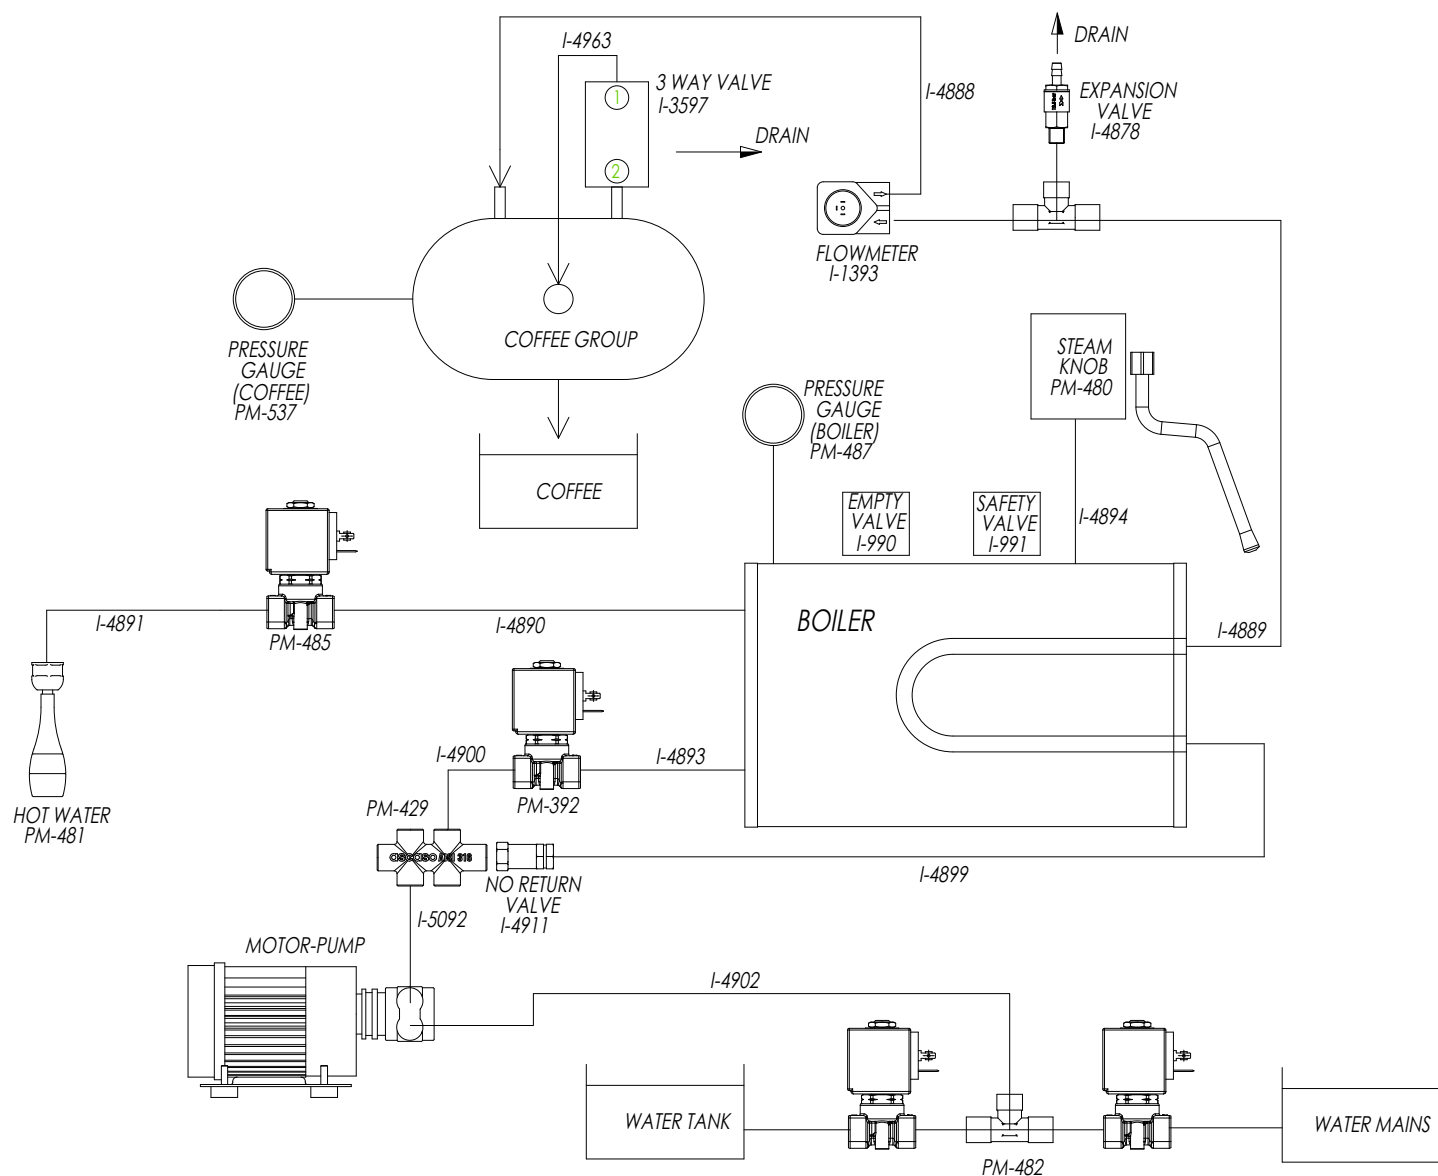

REF.	DESCRIPCIÓN	DESCRIPTION
I..990	VALVULA VACIO BAR 1/4	BAR EMPTY SOLENOID
I..991	VALVULA DE SEGURIDAD BAR	SAFETY BAR VALVE
I.1393	CONTADOR VOLUMETRICO 1/8	FLOWMETER 1/8
I.3597	ELECTROVALVULA GRUPO BT 3/2 NC RUBY DN1.5mm 230V	GROUP SOLENOID BT 3/2 NC RUBY DN1.5mm G1/8 230V
I.4878	VALVULA EXPANSION 1/8"- D.6 12.5bar	EXPANSION VALVE 1/8"- D.6 12.5bar
I.4888	TUBO ENTRADA GRUPO BABY T	BABY T GROUP INLET TUBE
I.4889	TUBO SALIDA INTERCAMBIADOR BABY T	BABY T EXCHANGER OUTLET TUBE
I.4890	TUBO SALIDA AGUA CALIENTE CALDERA BABY T	HOT WATER OUTLET TUBE BOILER BABY T
I.4891	TUBO A SALIDA AGUA CALIENTE BABY T	PIPE TO HOT WATER OUTLET BABY T
I.4893	TUBO CARGA CALDERA BABY T	BOILER LOAD TUBE BABY T
I.4894	TUBO VAPOR BABY T	STEAM TUBE BABY T
I.4899	TUBO ENTRADA INTERCAMBIADOR BABY T	BABY T EXCHANGER INLET TUBE
I.4900	TUBO DISTRIBUIDOR A EV CARGA BABY T	DISTRIBUTOR TUBE TO EV CHARGE BABY T
I.4902	TUBO SELECTOR ENTRADA DE AGUA BABY T	WATER INLET SELECTOR TUBE BABY T
I.4911	ANTIRRETORNO DISTRIBUIDOR ENTRADA AGUA BARISTA T	BARISTA T WATER INLET DISTRIBUTOR 1 WAY VALVE
I.4963	TUBO SALIDA GRUPO BARISTA T D.8	GROUP EXIT PIPE BARISTA T D.8
I.5092	TUBO BOMBA A REPARTIDOR BABY T	PUMP TUBE TO DISTRIBUTOR BABY T
PM.392	CONJUNTO ELECTROVALVULA LLENADO BABY T	FILLING ELECTROVALVE ASSEMBLY BABY T
PM.429	CONJUNTO DISTRIBUIDOR DE LLENADO BABY T	FILLING DISTRIBUTOR ASSEMBLY BABY T
PM.480	CONJUNTO SALIDA VAPOR BABY T	ASSEMBLY STEAM BABY T
PM.481	CONJUNTO SALIDA AGUA BABY T	ASSEMBLY WATER EXIT BABY T
PM.482	CONJUNTO SELECTOR ENTRADA BABY T	INPUT SELECTOR ASSEMBLY BABY T
PM.485	CONJUNTO ELECTROVALVULA AGUA CALIENTE BABY T	HOT WATER ELECTROVALVE ASSEMBLY BABY T
PM.487	CONJUNTO MANOMETRO CALDERA BABY T	BABY T ZERO PUMP BOILER SET
PM.537	CONJUNTO MANOMETRO BOMBA BABY T	BABY T ZERO PUMP MANOMETER SET