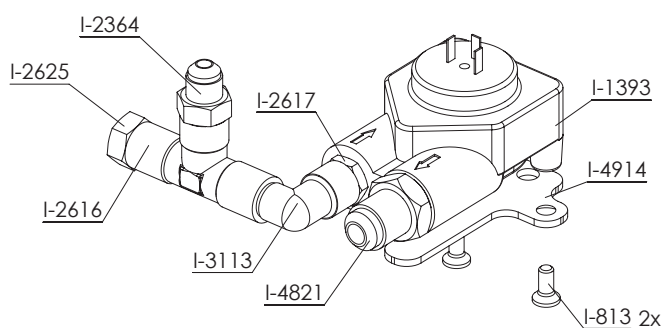

PM-523 (BABY T ZERO -06/2021)