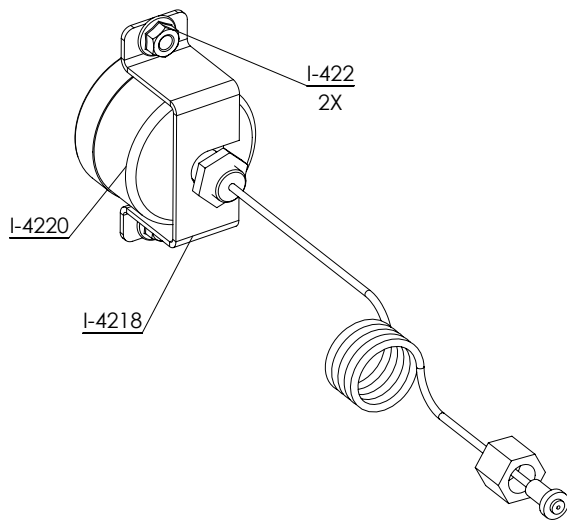

PM.537

REF.	DESCRIPCIÓN	DESCRIPTION
I..422	TUERCA CON ARANDELA M4 INOX	NUT WITH WASHERE
I.4218	SOPORTE MANOMETRO STEEL PID 2017	MANOMETER BRACKET STEEL PID 2017
I.4220	MANOMETRO DREAM/STEEL	MANOMETER DREAM/STEEL
I.5192	MANOMETRO CALDERA VAPOR BABY T	MANOMETER BOILER BABY T
PM.487	CONJUNTO MANOMETRO CALDERA BABY T	BOILER MANOMETER SET BABY T
PM.537	CONJUNTO MANOMETRO BOMBA BABY T	BABY T ZERO PUMP MANOMETER SET