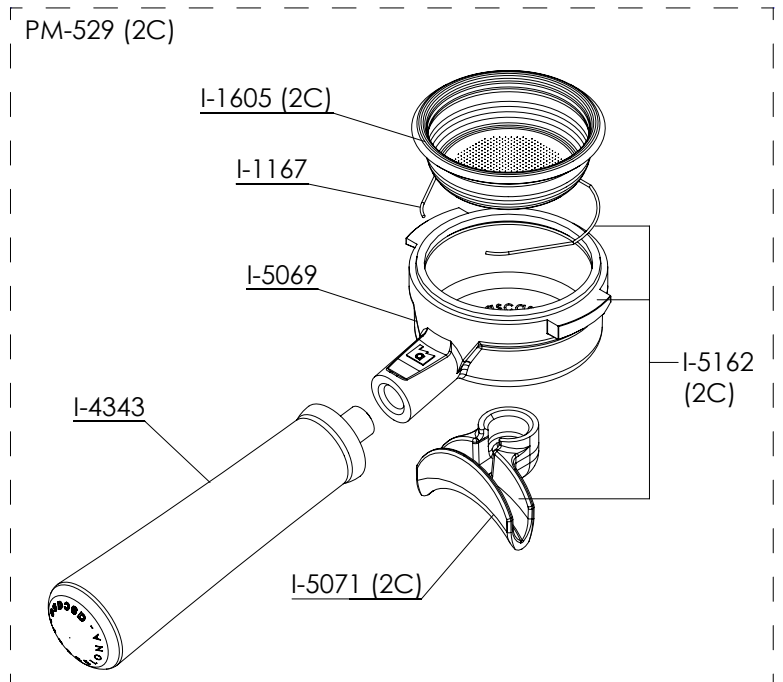

REF.	DESCRIPCIÓN
I..534	CACILLO 1 CAFE PROFESIONAL
I.1167	ARO RETENCION FILTRO PROF. (D.1MM)
I.1182	CACILLO CIEGO PROF/BARISTA
I.1605	CACILLO 2 CAFE
I.2669	CACILLO 1C SC PROF.
I.2670	CACILLO 2C SC PROF
I.4343	MANGO PORTA MADERA BARISTA T/ BIG DREAM PLUS NOGAL
I.5069	CUERPO PORTAFILTRO INOX
I.5070	SALIDA 1 CAFE ABIERTA INOX
I.5071	SALIDA 2 CAFES ABIERTA INOX
I.5162	PORTAFILTRO M12 INCLINADO EXTRA PROFUNDO INOX. 2 CAFE
I.5163	PORTAFILTRO M12 INCLINADO EXTRA PROFUNDO INOX. 1 CAFE
PM.528	PORTAFILTRO INOX. COMPLETO NOGAL 1 CAFE
PM.529	PORTAFILTRO INOX. COMPLETO NOGAL 2 CAFES
V.1916	PRENSA CAFE ALUMINIO 57/58mm

DESCRIPTION
PROFESSIONAL 1 COFFEE FILTER
PROF FILTER SPRING
PROF BLIND FILTER
2 COFFEES FILTER
FILTER 1C SC PROF.
FILTER 2C SC PROF.
SET HANDLE WALNUT WOOD BARISTA / BIG DREAM PLUS
EXTRA DEEP INCLINED FILTER HOLDER BODY M12 STAINLESS
OUTPUT 1 OPEN STAINLESS STEEL COFFEE
OUTPUT 2 OPEN STAINLESS STEEL COFFEE
2 COFFEE EXTRA DEEP INCLINED FILTER HOLDER M12 STAINLESS
1 COFFEE EXTRA DEEP INCLINED FILTER HOLDER M12 STAINLESS
1 COFFEE STAINLESS COMPLETE FILTERHOLDER WALNUT WOOD
2 COFFEE STAINLESS COMPLETE FILTERHOLDER WALNUT WOOD
ALUMINUM COFFEE TAMPER