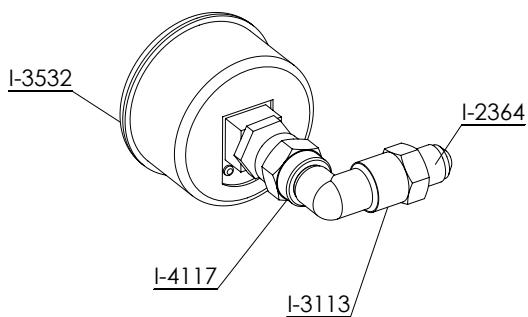

PM.537

PM.487

REF.	DESCRIPCIÓN
I.135	RACOR CODO 13280 4 1/8
I.1074	TUBO PTFE 2X4 (500mm)
I.2364	RACOR CONTADOR VOLUMETRICO 1/8"-1/8" INOX
I.3113	RACOR CODO M 1/8"R - H 1/8"G INOX
I.3532	MANOMETRO BOMBA BIG DREAM
I.3533	MANOMETRO CALDERA BIG DREAM
I.4117	MANGUITO 1/8" INOX
PM.487	CONJUNTO MANOMETRO CALDERA BABY T
PM.537	CONJUNTO MANOMETRO BOMBA BABY T

DESCRIPTION
FITTING
PTFE PIPE 2X4 (200mm)
FITTING VOLUMETRIC CONTROL 1/8"-1/8"
FITTING ELBOW M 1/8"R - H 1/8"G
PUMP MANOMETER
BOILER MANOMETER
1/8 INOX FITTING
BABY T ZERO PUMP BOILER SET
BABY T ZERO PUMP MANOMETER SET