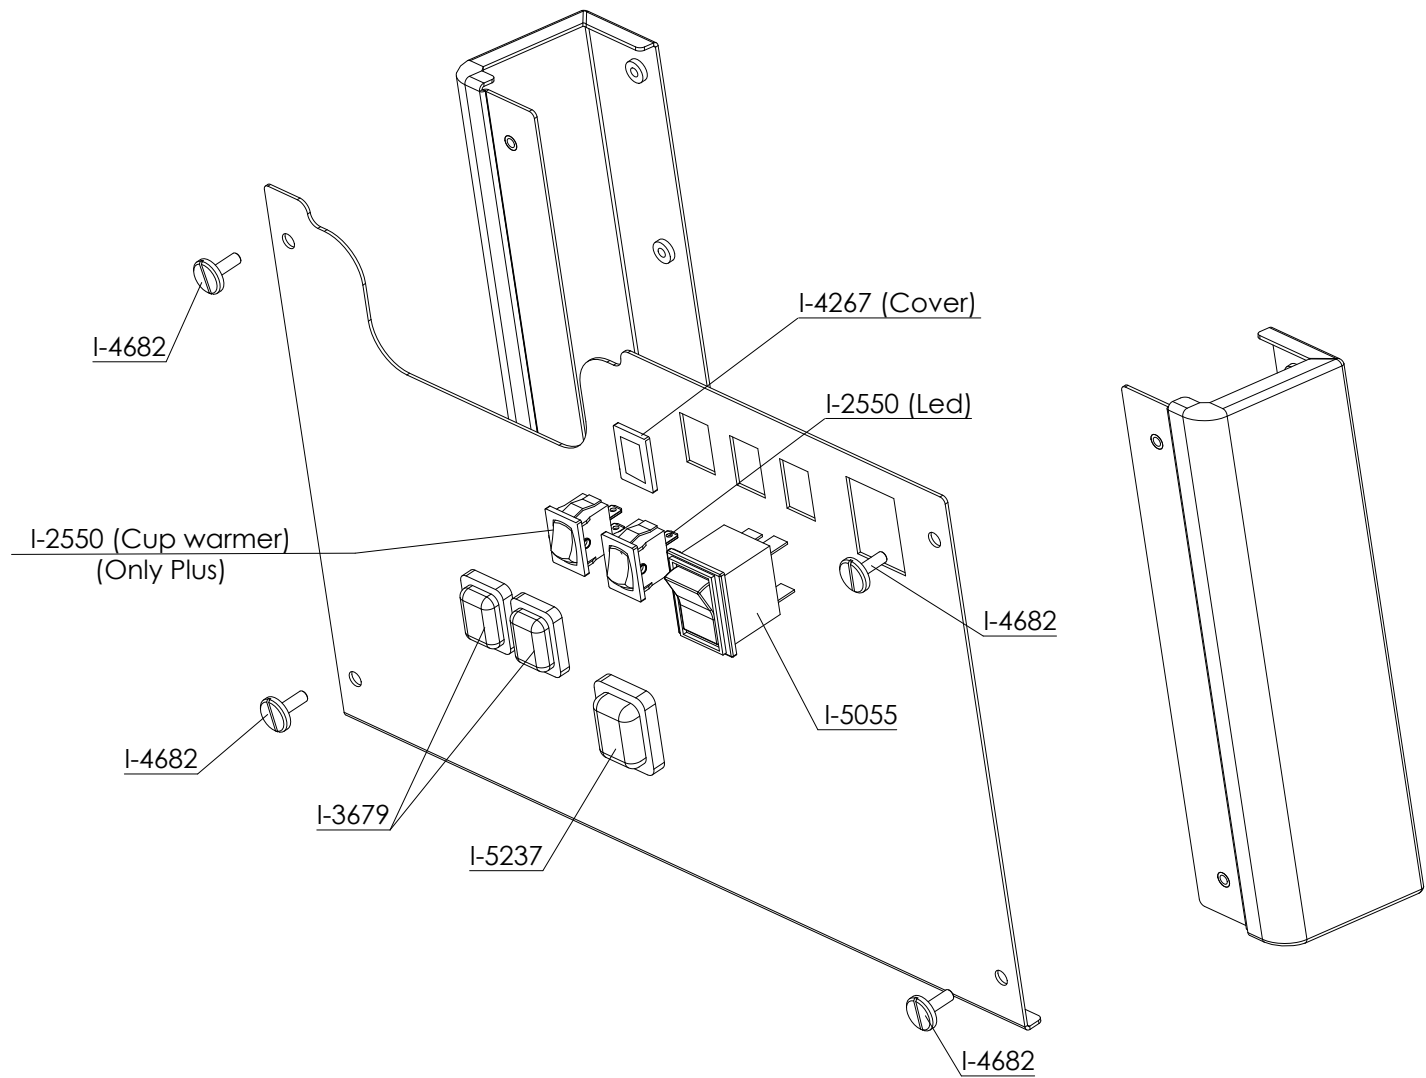

REF.	DESCRIPCIÓN	DESCRIPTION
I.2550	INTERRUPTOR ON-OFF ACCESORIOS BARISTA T	BARISTA T ACCESORIES ON/OFF SWITCH
I.3679	PROTECTOR PVC INTERRUPTOR	PVC SWITCH PROTECTOR RL-31
I.4267	TAPA CIEGA INTERRUPTOR LED BAR/BARISTA	BLIND LID SWITCH LED BAR/BARISTA
I.4682	TORNILLO M4X12 DIN 921 INOX A2	SCREW M4X12 DIN 921
I.5055	INTERRUPTOR GENERAL BABY T	GENERAL SWITCH BABY T
I.5237	PROTECTOR PVC INTERRUPTOR GENERAL BABY T	PROTECTOR PVC GENERAL SWITCH BABY T