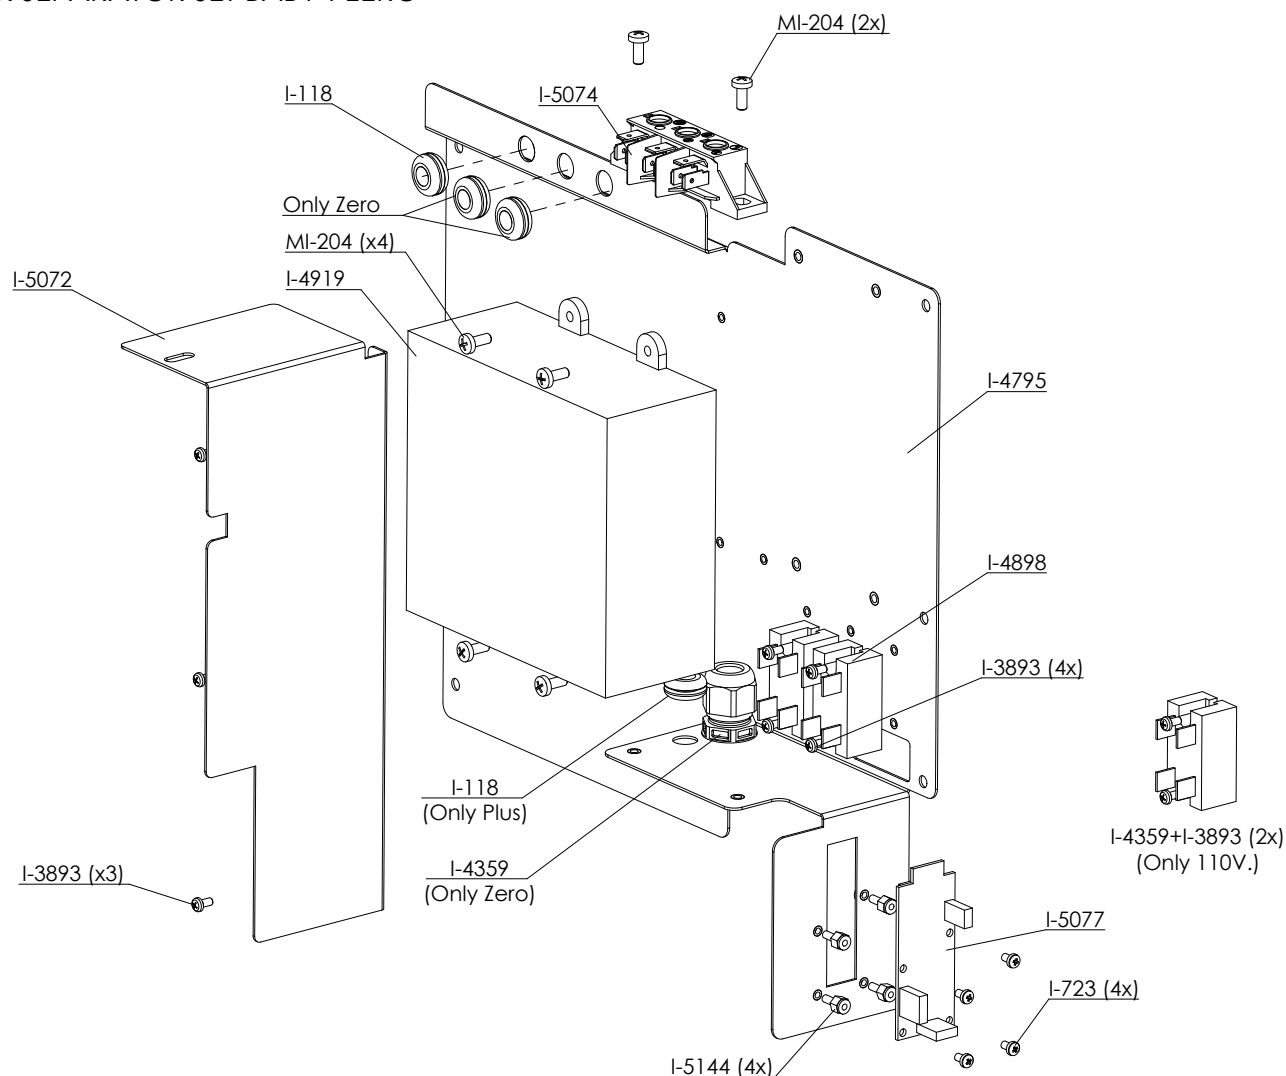

PM-535 TANK SEPARATOR SET BABY T
PM-538 TANK SEPARATOR SET BABY T ZERO

REF.	DESCRIPCIÓN
I..118	PASACABLE
I..723	TORNILLO DIN 7985 M3 X 5 INOX
I.3893	TORNILLO DIN 7985 M3x6 INOX
I.4359	PRENSAESTOPAS CABLE MOTOR EXTERIOR BD
I.4795	COMPARTIMENTO DEPOSITO BABY T
I.4898	RELE BABY T
I.4919	PCB CONTROL BABY T
I.5072	TOPE DEPOSITO BABY
I.5074	REGLETA 3 POLOS
I.5077	MODULO CONEXION BT/WIFI BABY T
I.5144	SEPARADOR NYLON M3xM3 ALTURA 5MM
MI.204	TORNILLO CABEZA ALOMADA PHILLIPS DIN 7985 INOX A4 M4x10
PM.535	CONJUNTO SEPARADOR DEPOSITO BABY T
PM.538	CONJUNTO SEPARADOR DEPOSITO BABY T ZERO

DESCRIPTION
WIRINGPIN
DIN 7985 M3 X 5 ZN SCREW
SCREW DIN 7985 M3x6 SS
CABLE GRANDS OUTDOOR MOTOR CABLE BD
COMPARTIMENTO DEPOSITO BABY T
RELAY BABY T
BARISTA T 1GR 2020 CONTROL PCB
TANK STOP BABY
3-POLE CONNECTIONS
BT / WIFI CONNECTION MODULE BABY T
THREADED SPACER NYLON M3xM3 HEIGHT 5MM
SCREW DIN 7985 SS A4 M4x10
TANK SEPARATOR SET BABY T
TANK SEPARATOR SET BABY T ZERO