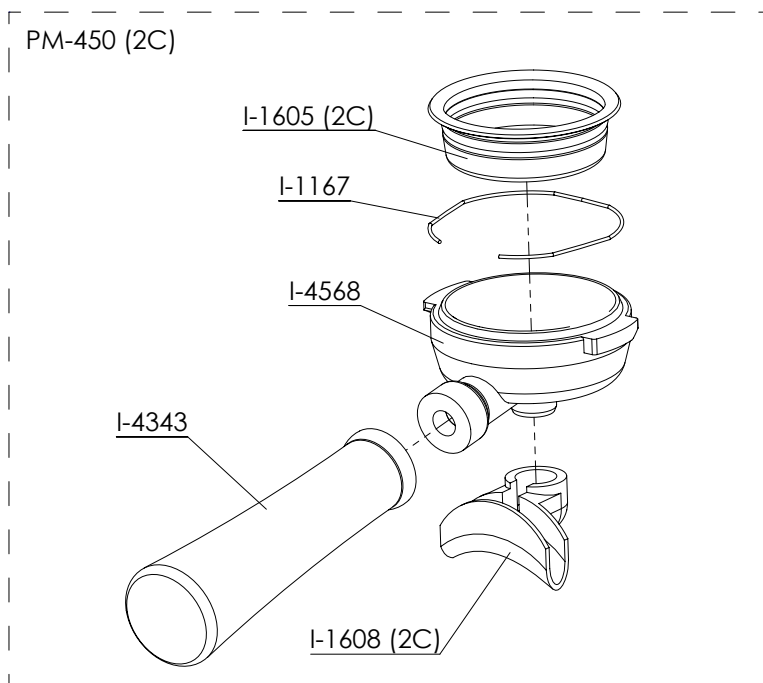

REF.	DESCRIPCIÓN
I..534	CACILLO 1 CAFE PROFESIONAL
I.1167	ARO RETENCION FILTRO PROF. (D.1MM)
I.1182	CACILLO CIEGO PROF/BARISTA
I.1605	CACILLO 2 CAFE
I.1607	SALIDA 1 CAFE ABIERTA
I.1608	SALIDA 2 CAFES ABIERTA
I.2669	CACILLO 1C SC PROF.
I.2670	CACILLO 2C SC PROF
I.4343	MANGO PORTA MADERA BARISTA T/ BIG DREAM PLUS NOGAL
I.4568	CUERPO PORTAFILTRO M12 INCLINADO EXTRA PROFUNDO
PM.449	PORTAFILTRO MADERA 1 CAFE BARISTA T COMPLETO NOGAL
PM.450	PORTAFILTRO MADERA 2 CAFES BARISTA T COMPLETO NOGAL
V.1916	PRENSA CAFE ALUMINIO 57/58mm

DESCRIPTION
PROFESSIONAL 1 COFFEE FILTER
PROF FILTER SPRING
PROF BLIND FILTER
2 COFFEES FILTER
1 COFFEE SPOUT
2 COFFEES SPOUT
FILTER 1C SC PROF.
FILTER 2C SC PROF.
SET HANDLE WALNUT WOOD BARISTA / BIG DREAM PLUS
FILTER HOLDER BODY M12 EXTRA DEEP
1 COFFEE BARISTA T FILTERHOLDER WALNUT WOOD
2 COFFEES BARISTA T FILTERHOLDER WALNUT WOOD
ALUMINUM COFFEE TAMPER