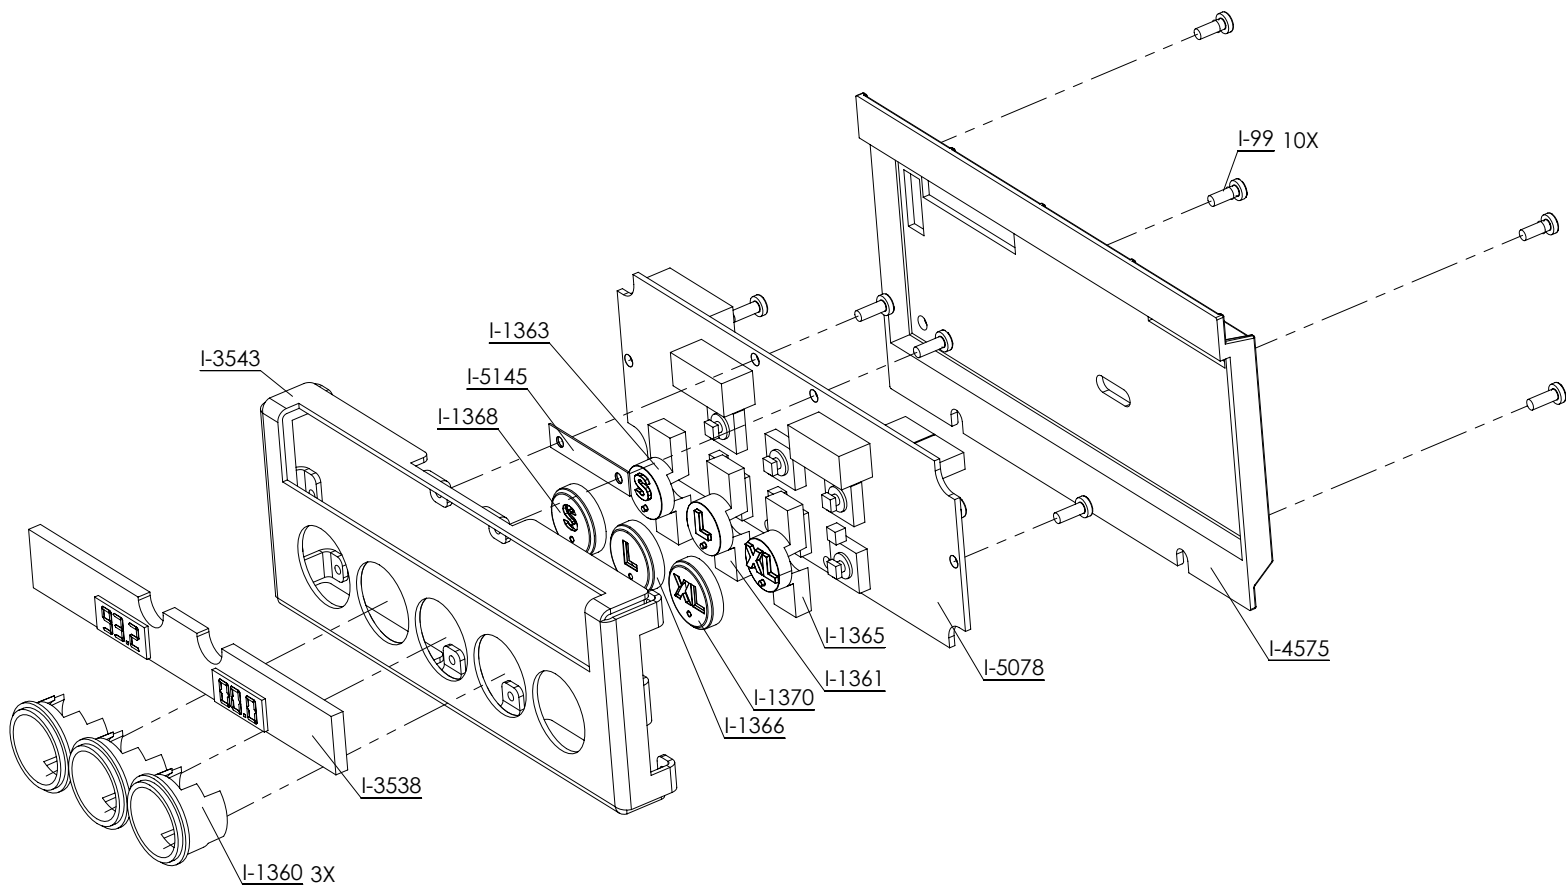

PM-483

REF.	DESCRIPCIÓN	DESCRIPTION
I...99	TORNILLO DIN 7985 M3x8 INOX A-4	SCREW
I.1360	EMBELLECEDOR BOTONERA	DOSING DEVICE PROTECTOR
I.1361	INTERRUPTOR L	SWITCH L
I.1363	INTERRUPTOR S	SWITCH S
I.1365	INTERRUPTOR XL	SWITCH XL
I.1366	BOTON TECLA L	KEY L
I.1368	BOTON TECLA S	KEY S
I.1370	BOTON TECLA XL	KEY XL
I.3538	MIRILLA BARISTA T	SCREEN BARISTA T
I.3543	TAPA CAJA BOTONERA BARISTA T	DOSING PANNEL LID BARISTA T
I.4575	TAPA CAJA BOTONERA 2018	DOSING DEVICE BOX LID 2018
I.5078	PLACA ELECTRONICA BOTONERA BABY T	ELECTRONIC BUTTON BOARD BABY T
I.5145	AISLANTE BOTONERA BABY T	INSULATION BUTTON BABY T
PM.483	CONJUNTO BOTONERA BABY T	DOSING PANNEL BABY T