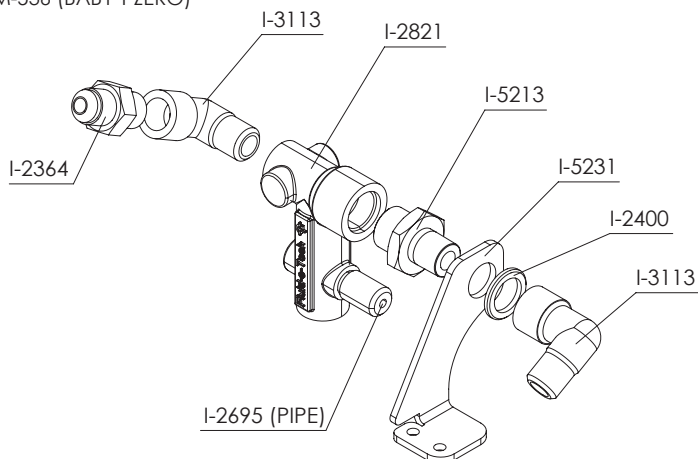

PM-536 (BABY T ZERO)

REF.	DESCRIPCIÓN
I.813	TORNILLO DIN 965 M4 X 10 INOX
I.1393	CONTADOR VOLUMETRICO 1/8
I.2364	RACOR CONTADOR VOLUMETRICO 1/8"-1/8" INOX
I.2400	JUNTA COBRE 1/8"
I.2616	CONECTOR T 1/8 H-H-H INOX
I.2617	CONECTOR RECTO 1/8 M-M INOX
I.2625	TAPON M 1/8 INOX
I.2821	OPV
I.2695	TUBO SILICONA 5x8 (750mm)
I.3113	RACOR CODO M 1/8"R - H 1/8"G INOX
I.4821	RACOR 1/8" - 1/4" ABOCARDADO
I.4878	VALVULA EXPANSION 1/8"- D.6 12.5bar
I.4914	SOPORTE CONTADOR VOLUMETRICO
I.5213	RACOR OPV M12X1 - M 1/8 H
I.5231	SOPORTE OPV BABY T
PM.488	CONJUNTO VOLUMETRICO BABY T
PM.523	CONJUNTO VOLUMETRICO BABY T ZERO
PM.536	CONJUNTO OPV BABY T ZERO

DESCRIPTION
SCREW
FLOWMETER 1/8
FITTING VOLUMETRIC CONTROL 1/8"-1/8"
COPPER JOINT 1/8"
CONNECTOR T 1/8 H-H-H INOX
STRAIGHT CONNECTOR 1/8 M-M INOX
PLUG M 1/8 INOX
OPV
SILICONE PIPE 5x8 (750mm)
FITTING ELBOW M 1/8"R - H 1/8"G
FITTING 1/8" - 1/4" FLARED
EXPANSION VALVE 1/8"- D.6 12.5bar
VOLUMETRIC COUNTER SUPPORT
BY-PASS FITTING M12X1 - M 1/8 H
SUPPORT OPV BABY T
FLOWMETER ASSEMBLY BARISTA T 1GR MINI
FLOWMETER ASSEMBLY BABY T ZERO
OPV BABY T ZERO SET