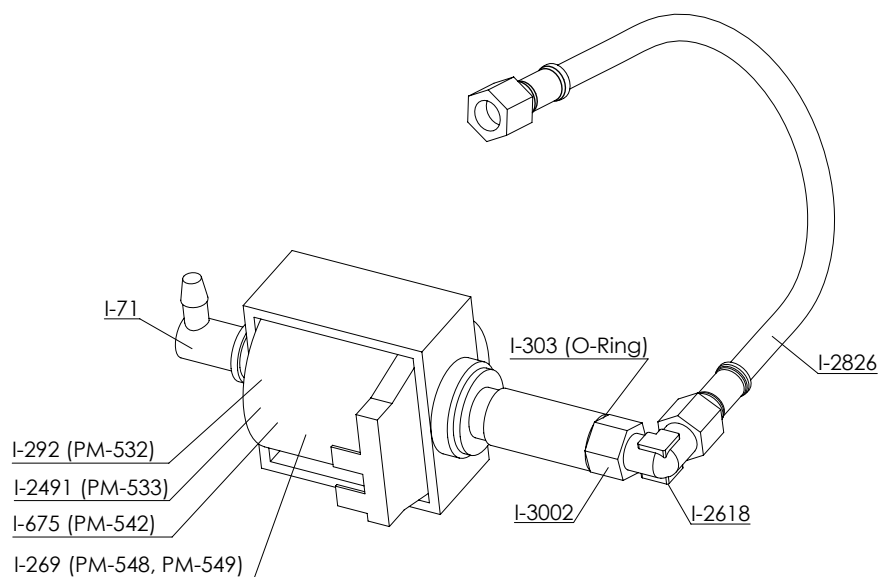

Group pump	Boiler pump
PM-532 (220V)	PM-533 (220V)
PM-542 (110V)	PM-542 (110V)
PM-548 (220V 60Hz)	PM-549 (220V 60Hz)

REF.	DESCRIPCIÓN	DESCRIPTION
I...71	PIPETA ASPIRACION	90° FITTING
I..292	BOMBA CP4SP PLUS 230/240V 50Hz	230V 50Hz PUMP
I..303	TORICA S-2	S-2 RING
I..675	BOMBA 110/120V 60 Hz	110/120V 60Hz PUMP
I.2491	BOMBA ARS ALTO CAUDAL CP6 230V	HIGH FLOW ARS PUMP
I.2826	TUBO FLEXIBLE 250MM 1/8"Hx1/8"H	FLEXIBLE PIPE 250MM
I.3002	RACOR BOMBA	PUMP FITTING
I.3113	RACOR CODO M 1/8"R - H 1/8"G INOX	FITTING ELBOW M 1/8"R - H 1/8"G
PM.532	CONJUNTO BOMBA GRUPO CAFE BABY T ZERO	COFFEE GROUP PUMP SET BABY T ZERO
PM.533	CONJUNTO BOMBA CALDERA BABY T ZERO	BOILER GROUP PUMP SET BABY T ZERO
PM.542	CONJUNTO BOMBA BABY T ZERO 110V.	GROUP PUMP SET BABY T ZERO 110V
PM.548	CONJUNTO BOMBA GRUPO CAFE BABY T ZERO 60Hz	COFFEE GROUP PUMP SET BABY T ZERO 60Hz
PM.549	CONJUNTO BOMBA CALDERA BABY T ZERO 60Hz	BOILER GROUP PUMP SET BABY T ZERO 60Hz