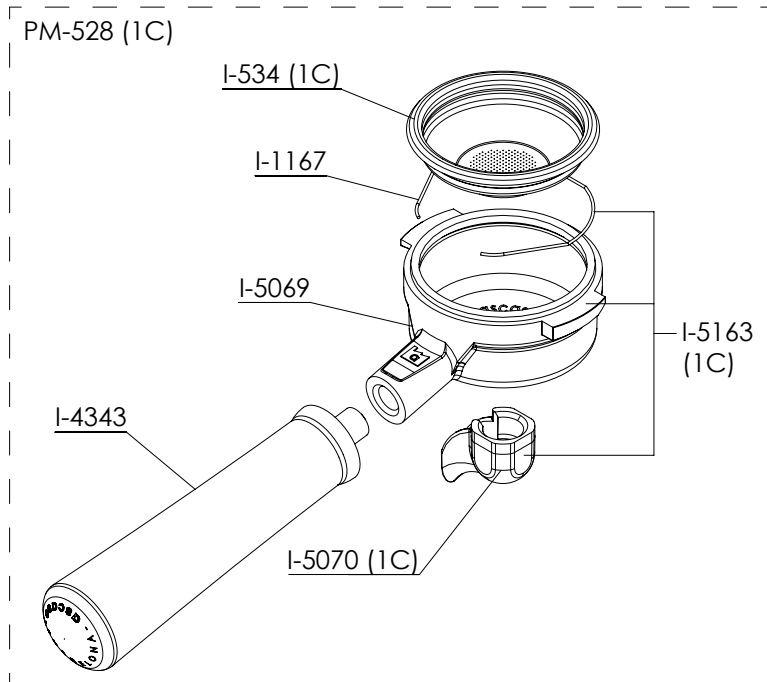

REF.	DESCRIPCIÓN
I..534	CACILLO 1 CAFE PROFESIONAL
I.1167	ARO RETENCION FILTRO PROF. (D.1MM)
I.1182	CACILLO CIEGO PROF/BARISTA
I.1605	CACILLO 2 CAFE
I.2669	CACILLO 1C SC PROF.
I.2670	CACILLO 2C SC PROF
I.4343	MANGO PORTA MADERA BARISTA T/ BIG DREAM PLUS NOGAL
I.5069	CUERPO PORTAFILTRO INOX
I.5070	SALIDA 1 CAFE ABIERTA INOX
I.5071	SALIDA 2 CAFES ABIERTA INOX
I.5162	PORTAFILTRO M12 INCLINADO EXTRA PROFUNDO INOX. 2 CAFE
I.5163	PORTAFILTRO M12 INCLINADO EXTRA PROFUNDO INOX. 1 CAFE
PM.528	PORTAFILTRO INOX. COMPLETO NOGAL 1 CAFE
PM.529	PORTAFILTRO INOX. COMPLETO NOGAL 2 CAFES
V.1916	PRENSA CAFE ALUMINIO 57/58mm

DESCRIPTION
PROFESSIONAL 1 COFFEE FILTER
PROF FILTER SPRING
PROF BLIND FILTER
2 COFFEES FILTER
FILTER 1C SC PROF.
FILTER 2C SC PROF.
SET HANDLE WALNUT WOOD BARISTA / BIG DREAM PLUS
EXTRA DEEP INCLINED FILTER HOLDER BODY M12 STAINLESS
OUTPUT 1 OPEN STAINLESS STEEL COFFEE
OUTPUT 2 OPEN STAINLESS STEEL COFFEE
2 COFFEE EXTRA DEEP INCLINED FILTER HOLDER M12 STAINLESS
1 COFFEE EXTRA DEEP INCLINED FILTER HOLDER M12 STAINLESS
1 COFFEE STAINLESS COMPLETE FILTERHOLDER WALNUT WOOD
2 COFFEE STAINLESS COMPLETE FILTERHOLDER WALNUT WOOD
ALUMINUM COFFEE TAMPER