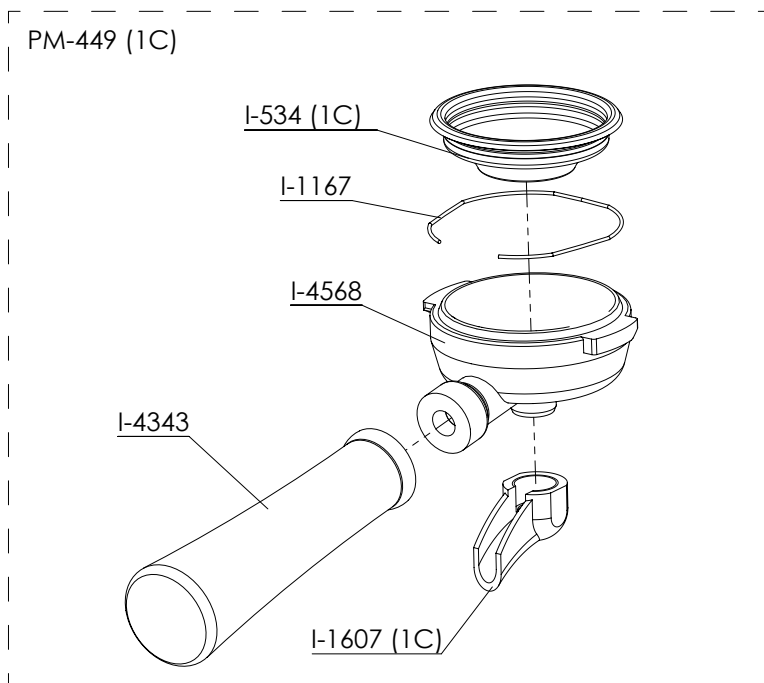

REF.	DESCRIPCIÓN
I..534	CACILLO 1 CAFE PROFESIONAL
I.1167	ARO RETENCION FILTRO PROF. (D.1MM)
I.1182	CACILLO CIEGO PROF/BARISTA
I.1605	CACILLO 2 CAFE
I.1607	SALIDA 1 CAFE ABIERTA
I.1608	SALIDA 2 CAFES ABIERTA
I.2669	CACILLO 1C SC PROF.
I.2670	CACILLO 2C SC PROF
I.4343	MANGO PORTA MADERA BARISTA T/ BIG DREAM PLUS NOGAL
I.4568	CUERPO PORTAFILTRO M12 INCLINADO EXTRA PROFUNDO
PM.449	PORTAFILTRO MADERA 1 CAFE BARISTA T COMPLETO NOGAL
PM.450	PORTAFILTRO MADERA 2 CAFES BARISTA T COMPLETO NOGAL
V.1916	PRENSA CAFE ALUMINIO 57/58mm

DESCRIPTION
PROFESSIONAL 1 COFFEE FILTER
PROF FILTER SPRING
PROF BLIND FILTER
2 COFFEES FILTER
1 COFFEE SPOUT
2 COFFEES SPOUT
FILTER 1C SC PROF.
FILTER 2C SC PROF.
SET HANDLE WALNUT WOOD BARISTA / BIG DREAM PLUS
FILTER HOLDER BODY M12 EXTRA DEEP
1 COFFEE BARISTA T FILTERHOLDER WALNUT WOOD
2 COFFEES BARISTA T FILTERHOLDER WALNUT WOOD
ALUMINUM COFFEE TAMPER