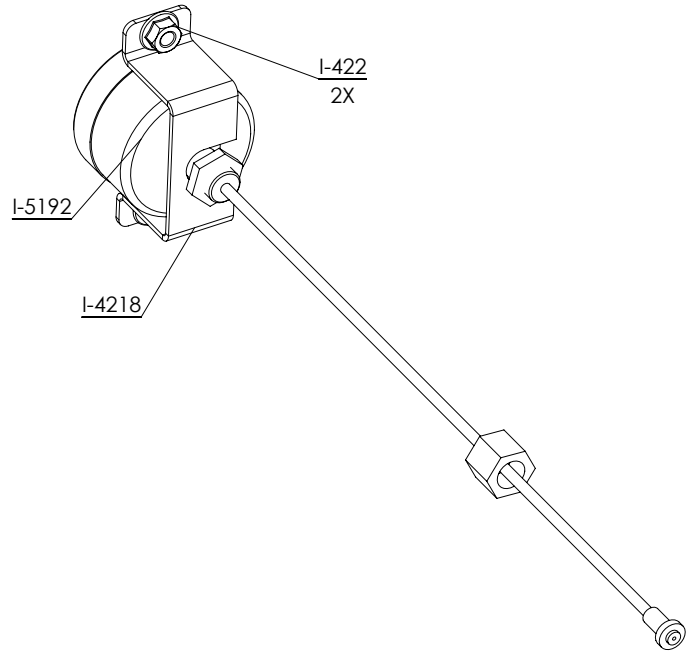

PM.487

REF.	DESCRIPCIÓN	DESCRIPTION
I..422	TUERCA CON ARANDELA M4 INOX	NUT WITH WASHERE
I.4218	SOPORTE MANOMETRO STEEL PID 2017	MANOMETER BRACKET STEEL PID 2017
I.4220	MANOMETRO DREAM/STEEL	MANOMETER DREAM/STEEL
I.5192	MANOMETRO CALDERA VAPOR BABY T	MANOMETER BOILER BABY T
PM.487	CONJUNTO MANOMETRO CALDERA BABY T	BOILER MANOMETER SET BABY T
PM.537	CONJUNTO MANOMETRO BOMBA BABY T	BABY T ZERO PUMP MANOMETER SET