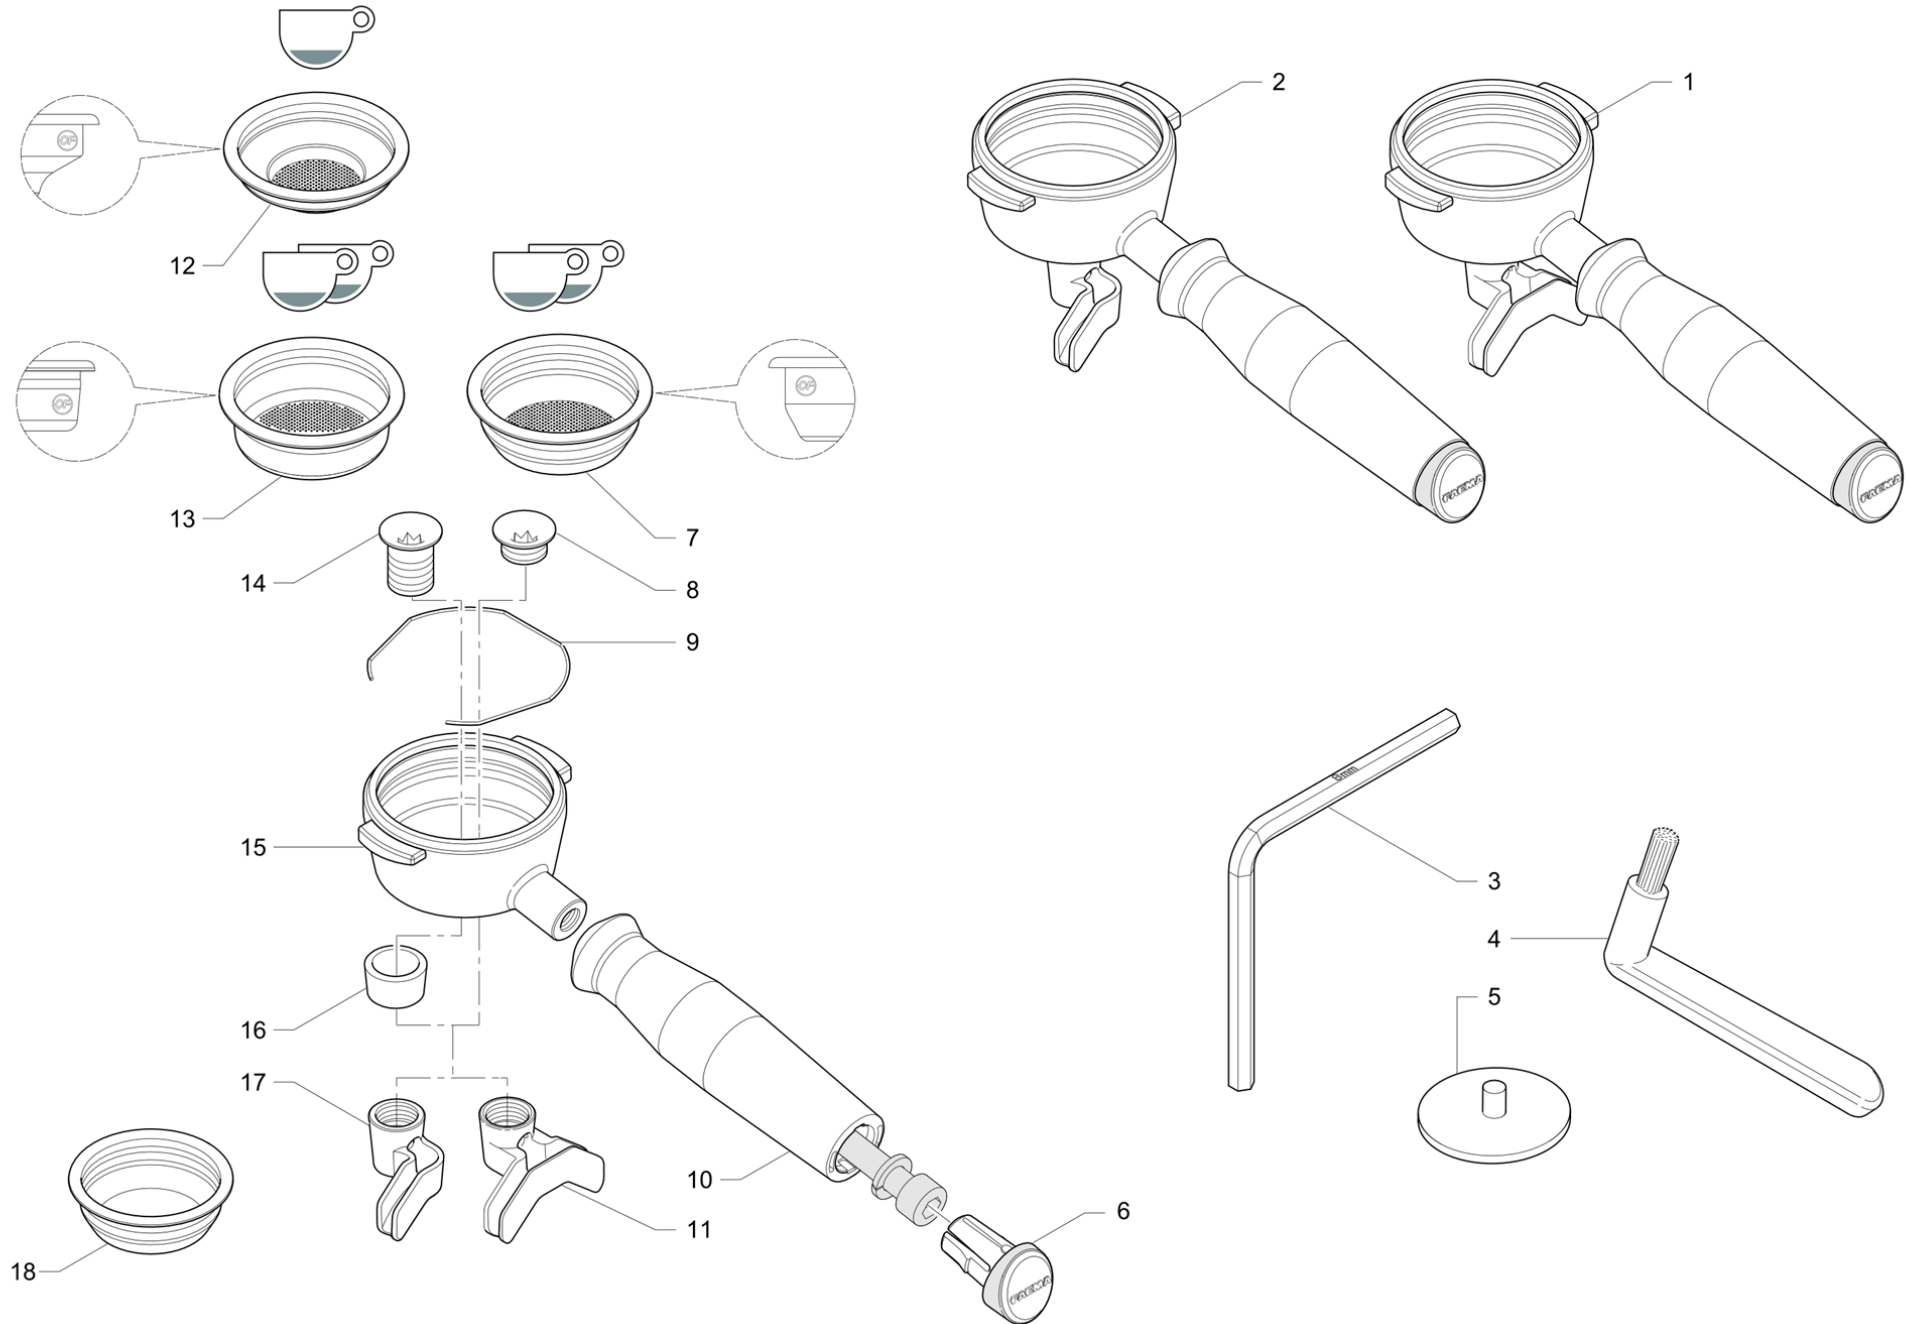

➔ AZ-B01
 AZ-J01

Pos	Part Number	Description	Validity	Notes
1	916256000	SCREW M5		
2	940028000	DRAIN UNION		
3	613500396	CLIP 14-24		
4	940485000	SPIRALLED TUBE 16X22X1500		
5	532306000F	WIRED TUBE 3/8-3/4GAS at 90 DEGREES		

Pos	Part Number	Description	Validity	Notes
1	532501600R	FITTING 1/8 F		
2	3951133673	TUBE FOR GAUGE		
3	590133000	COUNTER NUT 1/8		
4	3781133399	PUMP GAUGE		
5	220000022	RISLAN PIPE 4X6		
6	532664600F	STAINLESS STEEL STRAIGHT 1/8F CONNECTOR		
7	532392200	EXPANSION VALVE		
8	220000016	SILICONE PIPE D 6X10		
9	532150900	FAIRLEAD		
10	532740610	CAP		
11	916537010	EXPANSION TANK ASS.		
12	402228000	O-RING 18,72X2,62		
13	532664300F	NOZZLE diam 0,6		
14	532661800F	T JOINT		
15	532656700	T-SHAPED CONNECTOR		
16	966026000	TUBE BENDER		
17	533905900F	SEPARATOR VALVE RPE		
18	532664200F	NON-RETURN VALVE diam 6		
19	532656800	D.6-G1/8 M VERT. T.CONN.		
20	532655700	STRAIGHT CONNECTOR G1/8 M		
21	534393410F	VOLUMETRIC COUNTER		
22	533906100F	3-WAY VALVE RPE diam 2.7mm -3°1.5mm		
23	532657700	STRAIGHT CONNECTOR D6		
24	532658400	CLOSING DIAM.6		

Pos	Part Number	Description	Validity	Notes
1	532732900	SPACER M3XH.14 F/F		
2	713741000	TRIAC IDEA		
3	532161000	CABLE GLAND ø 34		
4	532024500	SWITCH		
4	532091300	GREEN BIPOLAR SWITCH	N:KTL	
5	531404200	PHASE FILTER 115/250V 50/60 Hz		
6	917321000	POWER SUPPLY CABLE		
6	917442000	CAVO ALIMENTAZIONE 3x1,5 C/FASTON C/ SPIN	N:KTL	
7	532170500	MEMBRANE CABLE LAY		
8	532123300	CORD FIXING LOCK		
9	535933000	Terminal board		
10	536283010	P298 - HV cable		
11	530991200	AC/DC POWER SUPPLY UNIT 50W 24V		
12	532729700	BOARD SUPPORT		
13	937074000	FAIRLEAD		
14	537067500	IDEA BOARD		
15	536284010	P298 - Main cable		
16	981171000	UK POWER SUPPLY CABLE	M:UK	