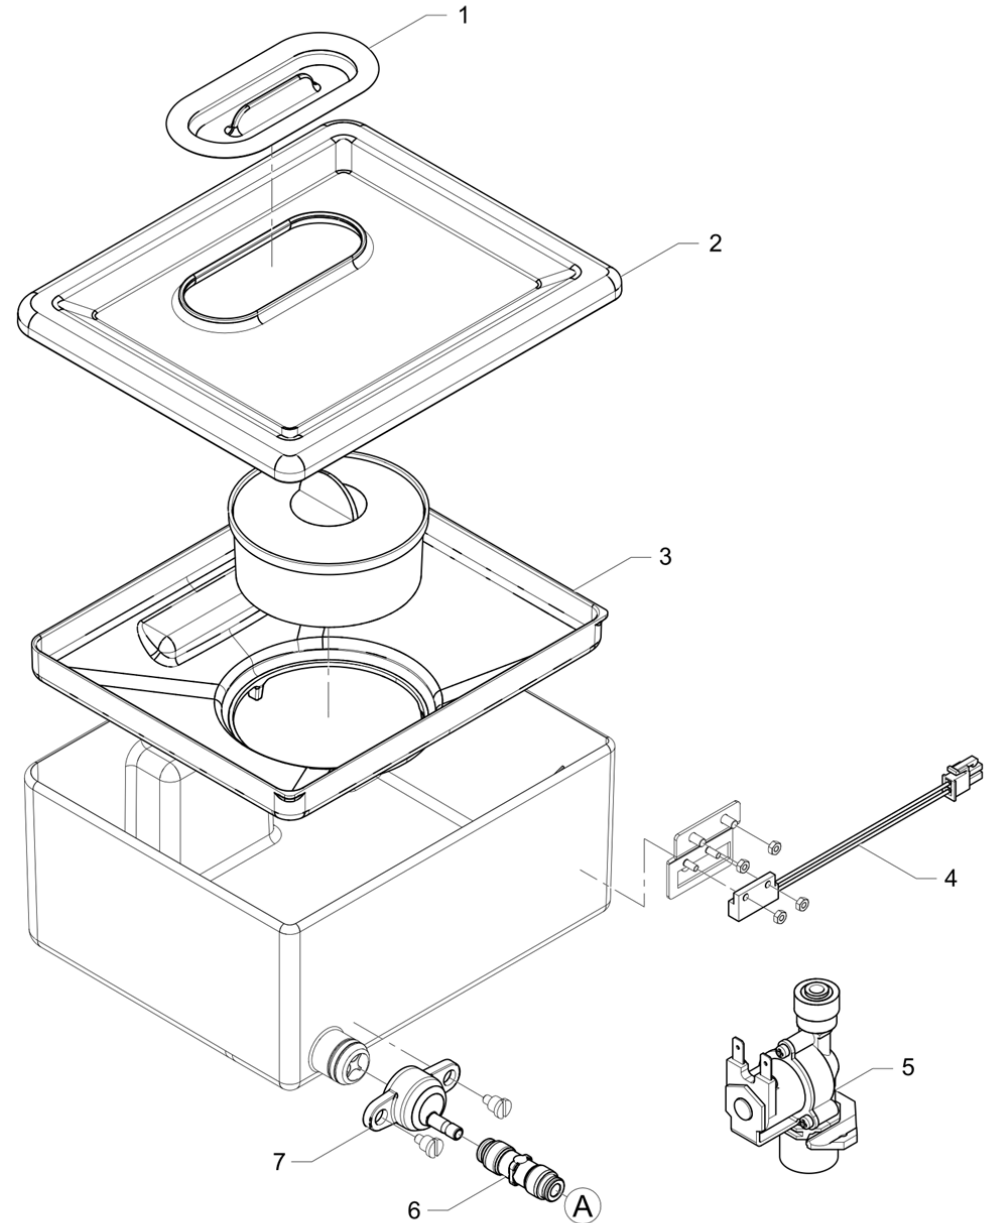

Pos	Part Number	Description	Validity	Notes
1	713022000F	FILLER COVER		
2	713021000F	TANK COVER		
3	713023000F	WATER FILTER SUPPORT		
4	463726000	MAGNETIC CONTACT		
5	533897400	SOLENOID VALVE 24V DC 3/4G		
6	532664200F	NON-RETURN VALVE diam 6		
7	713025000F	RACCORDO TANICA ACQUA		
8	713751000	H2O TANK ASSEMBLY		
9	998044000	PIPE CONNECTOR		
10	988086010	FLOAT		
11	401347000	O-RING VITON 15,54X2,62		
12	713024000F	VALVE		
13	713026000F	TANK SPRING		
14	402338000F	EXTERNAL TANK O-RING		
15	4741133394	RUBBER ANTIVIBRATION		
16	532656100	G1/4 M RUBB.CONN.		
17	530400200F	PUMP		
18	530400000	SINGLE-PHASE RPM 230V MOTOR		
19	531495000	CAPACITOR