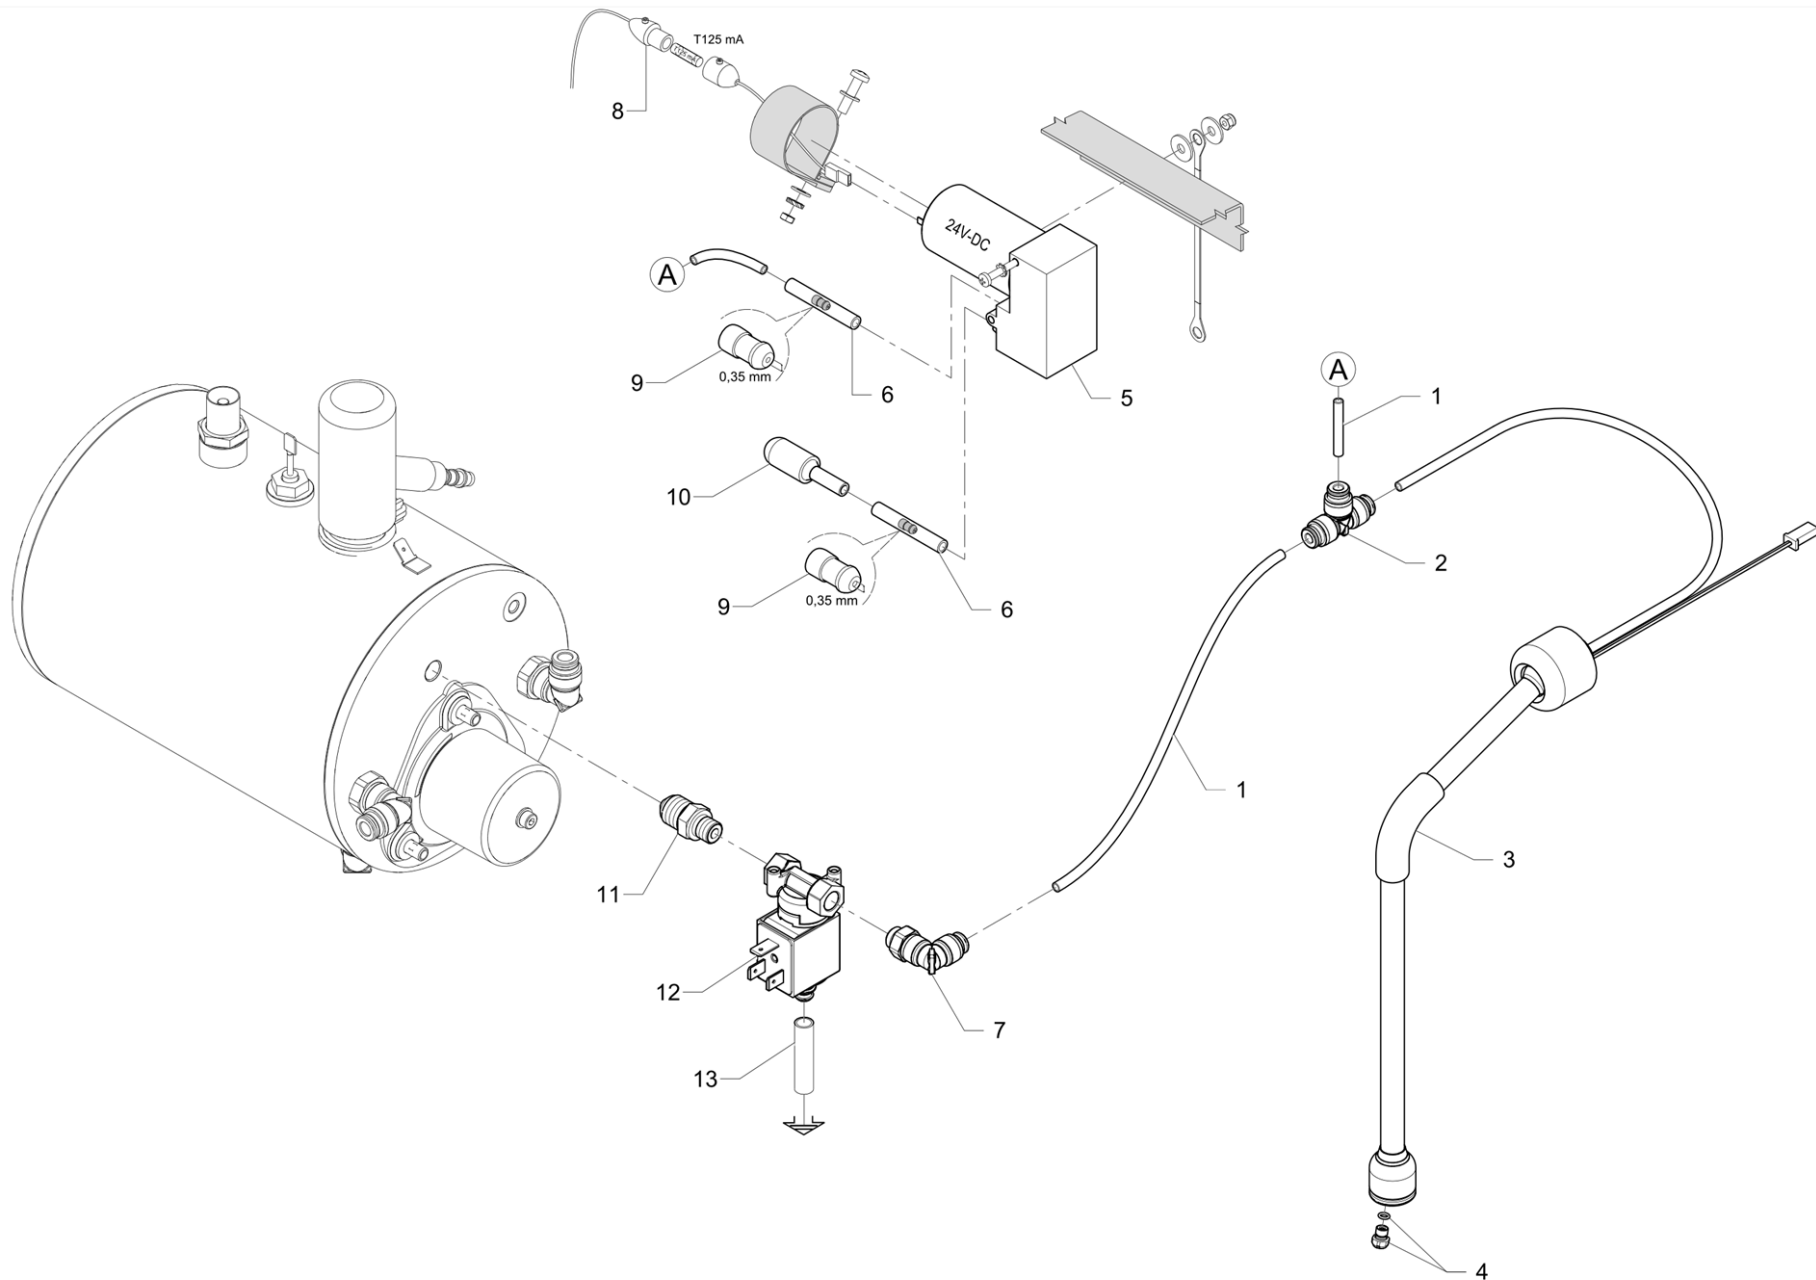

Pos	Part Number	Description	Validity	Notes
1	220000021	TEFLON TUBE D 2,5X4		
2	532656600	T-SHAPED CONNECTOR		
3	713504000F	TS WAND WITH PROBE		
4	713740010	AS BULB		
5	938897000	24 "TURBOSTEAM" COMPRESSOR		
6	220000013	SILICONE PIPE D 3X6		
7	532655900	G1/8 M RUBB.CONN.		
8	536285000	P298 - AS cable		
9	956136010	COMPRESSOR NOZZLE DIAM. 0.35		
10	534600300	SILENCER		
11	532501810R	SERTO 1/8 CONNECTOR		
12	533901400	3-WAY SV - STEAM		
13	220000014	SILICON TUBE