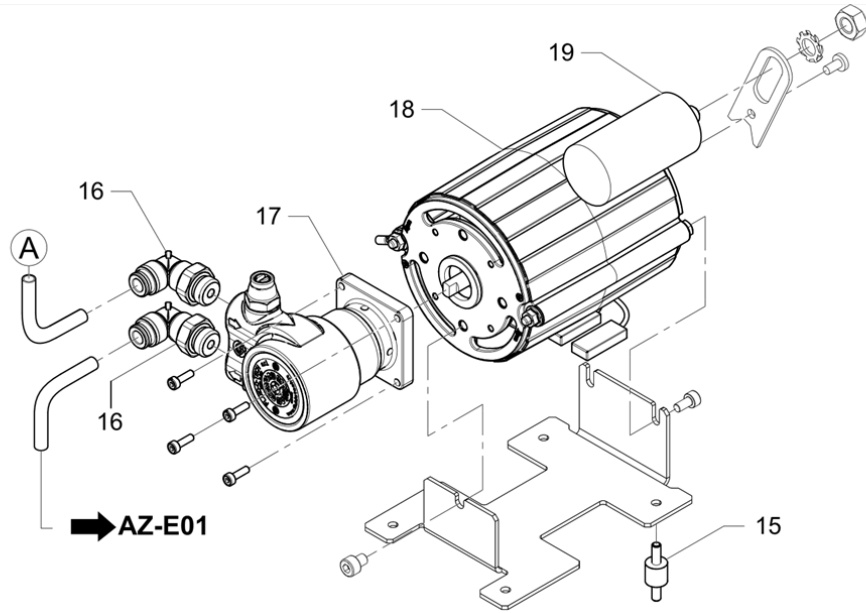

Pos	Part Number	Description	Validity	Notes
1	713022000F	FILLER COVER		
2	713021000F	TANK COVER		
3	713023000F	WATER FILTER SUPPORT		
4	463726000	MAGNETIC CONTACT		
5	533897400	SOLENOID VALVE 24V DC 3/4G		
6	532664200F	NON-RETURN VALVE diam 6		
7	713025000F	RACCORDO TANICA ACQUA		
8	713751000	H2O TANK ASSEMBLY		
9	998044000	PIPE CONNECTOR		
10	988086010	FLOAT		
11	401347000	O-RING VITON 15,54X2,62		
12	713024000F	VALVE		
13	713026000F	TANK SPRING		
14	402338000F	EXTERNAL TANK O-RING		
15	4741133394	RUBBER ANTIVIBRATION		
16	532656100	G1/4 M RUBB.CONN.		
17	530400200F	PUMP		
18	530400000	SINGLE-PHASE RPM 230V MOTOR		
19	531495000	CAPACITOR