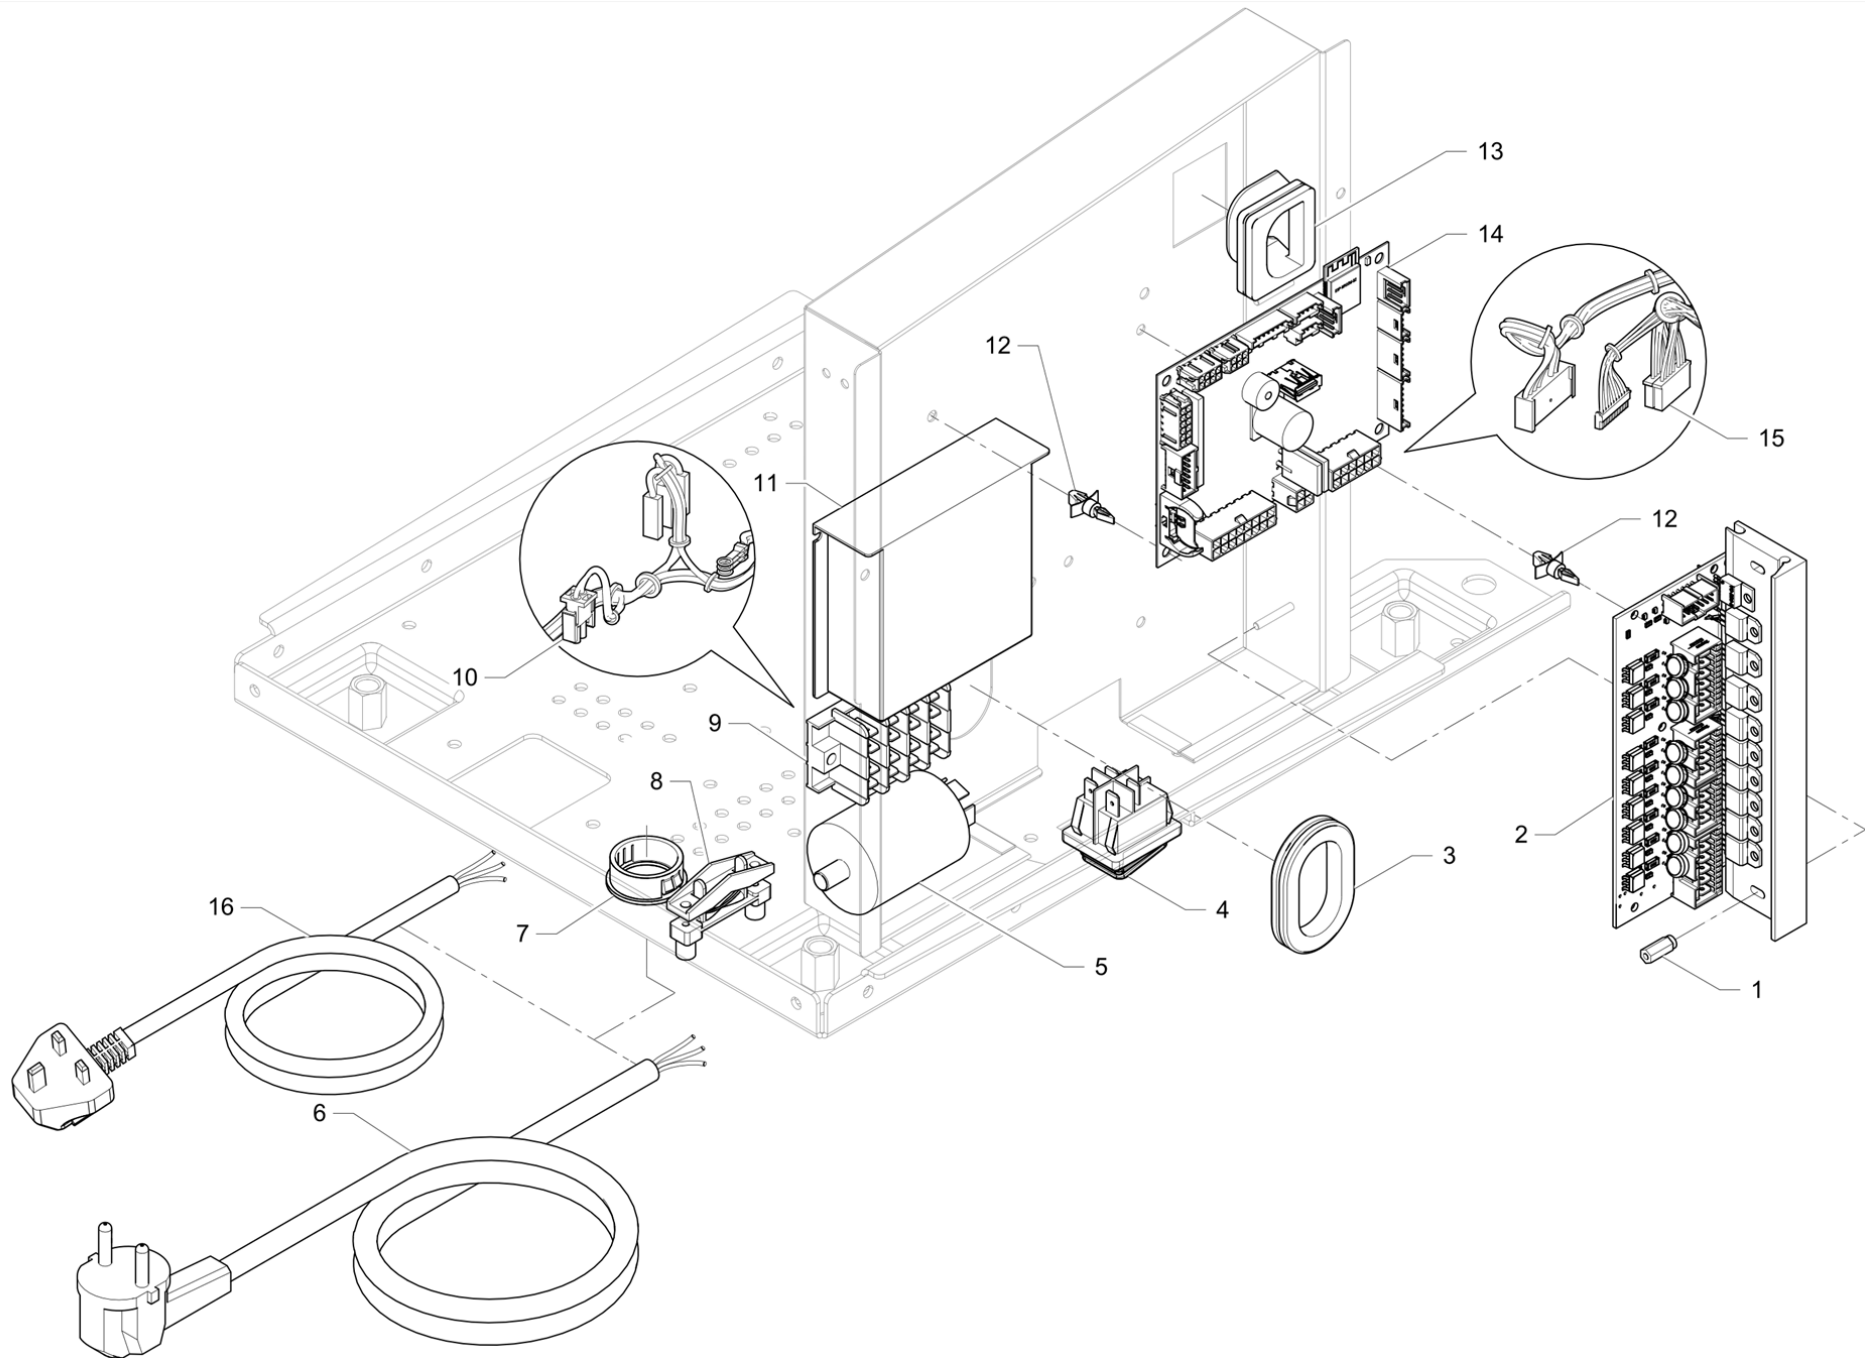

➔ AZ-B01
 AZ-J01

Pos	Part Number	Description	Validity	Notes
1	916256000	SCREW M5		
2	940028000	DRAIN UNION		
3	613500396	CLIP 14-24		
4	940485000	SPIRALLED TUBE 16X22X1500		
5	532306000F	WIRED TUBE 3/8-3/4GAS at 90 DEGREES		

Pos	Part Number	Description	Validity	Notes
1	532501600R	FITTING 1/8 F		
2	3951133673	TUBE FOR GAUGE		
3	590133000	COUNTER NUT 1/8		
4	3781133399	PUMP GAUGE		
5	220000022	RISLAN PIPE 4X6		
6	532664600F	STAINLESS STEEL STRAIGHT 1/8F CONNECTOR		
7	532392200	EXPANSION VALVE		
8	220000016	SILICONE PIPE D 6X10		
9	532150900	FAIRLEAD		
10	532740610	CAP		
11	916537010	EXPANSION TANK ASS.		
12	402228000	O-RING 18,72X2,62		
13	532664300F	NOZZLE diam 0,6		
14	532661800F	T JOINT		
15	532656700	T-SHAPED CONNECTOR		
16	966026000	TUBE BENDER		
17	533905900F	SEPARATOR VALVE RPE		
18	532664200F	NON-RETURN VALVE diam 6		
19	532656800	D.6-G1/8 M VERT. T.CONN.		
20	532655700	STRAIGHT CONNECTOR G1/8 M		
21	534393410F	VOLUMETRIC COUNTER		
22	533906100F	3-WAY VALVE RPE diam 2.7mm -3°1.5mm		
23	532657700	STRAIGHT CONNECTOR D6		
24	532658400	CLOSING DIAM.6		