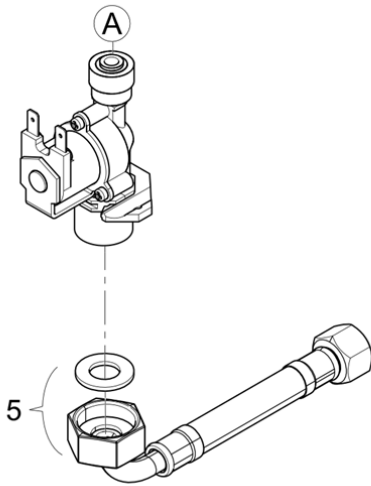

➔ AZ-E01

5

Per i particolari non codificati vedere la tabella
Pour les pièces détachées pas codifiées se référer aux vues éclatées
For the parts not listed, please refer to the table
Bezüglich der nicht kodifizierten Ersatzteile bitte die Tabelle verwenden
Por los repuestos no codificados rogamos de utilizar la tabula
Pelos particulares no codificados outar as tabela

➔ AZ-B01
AZ-J01