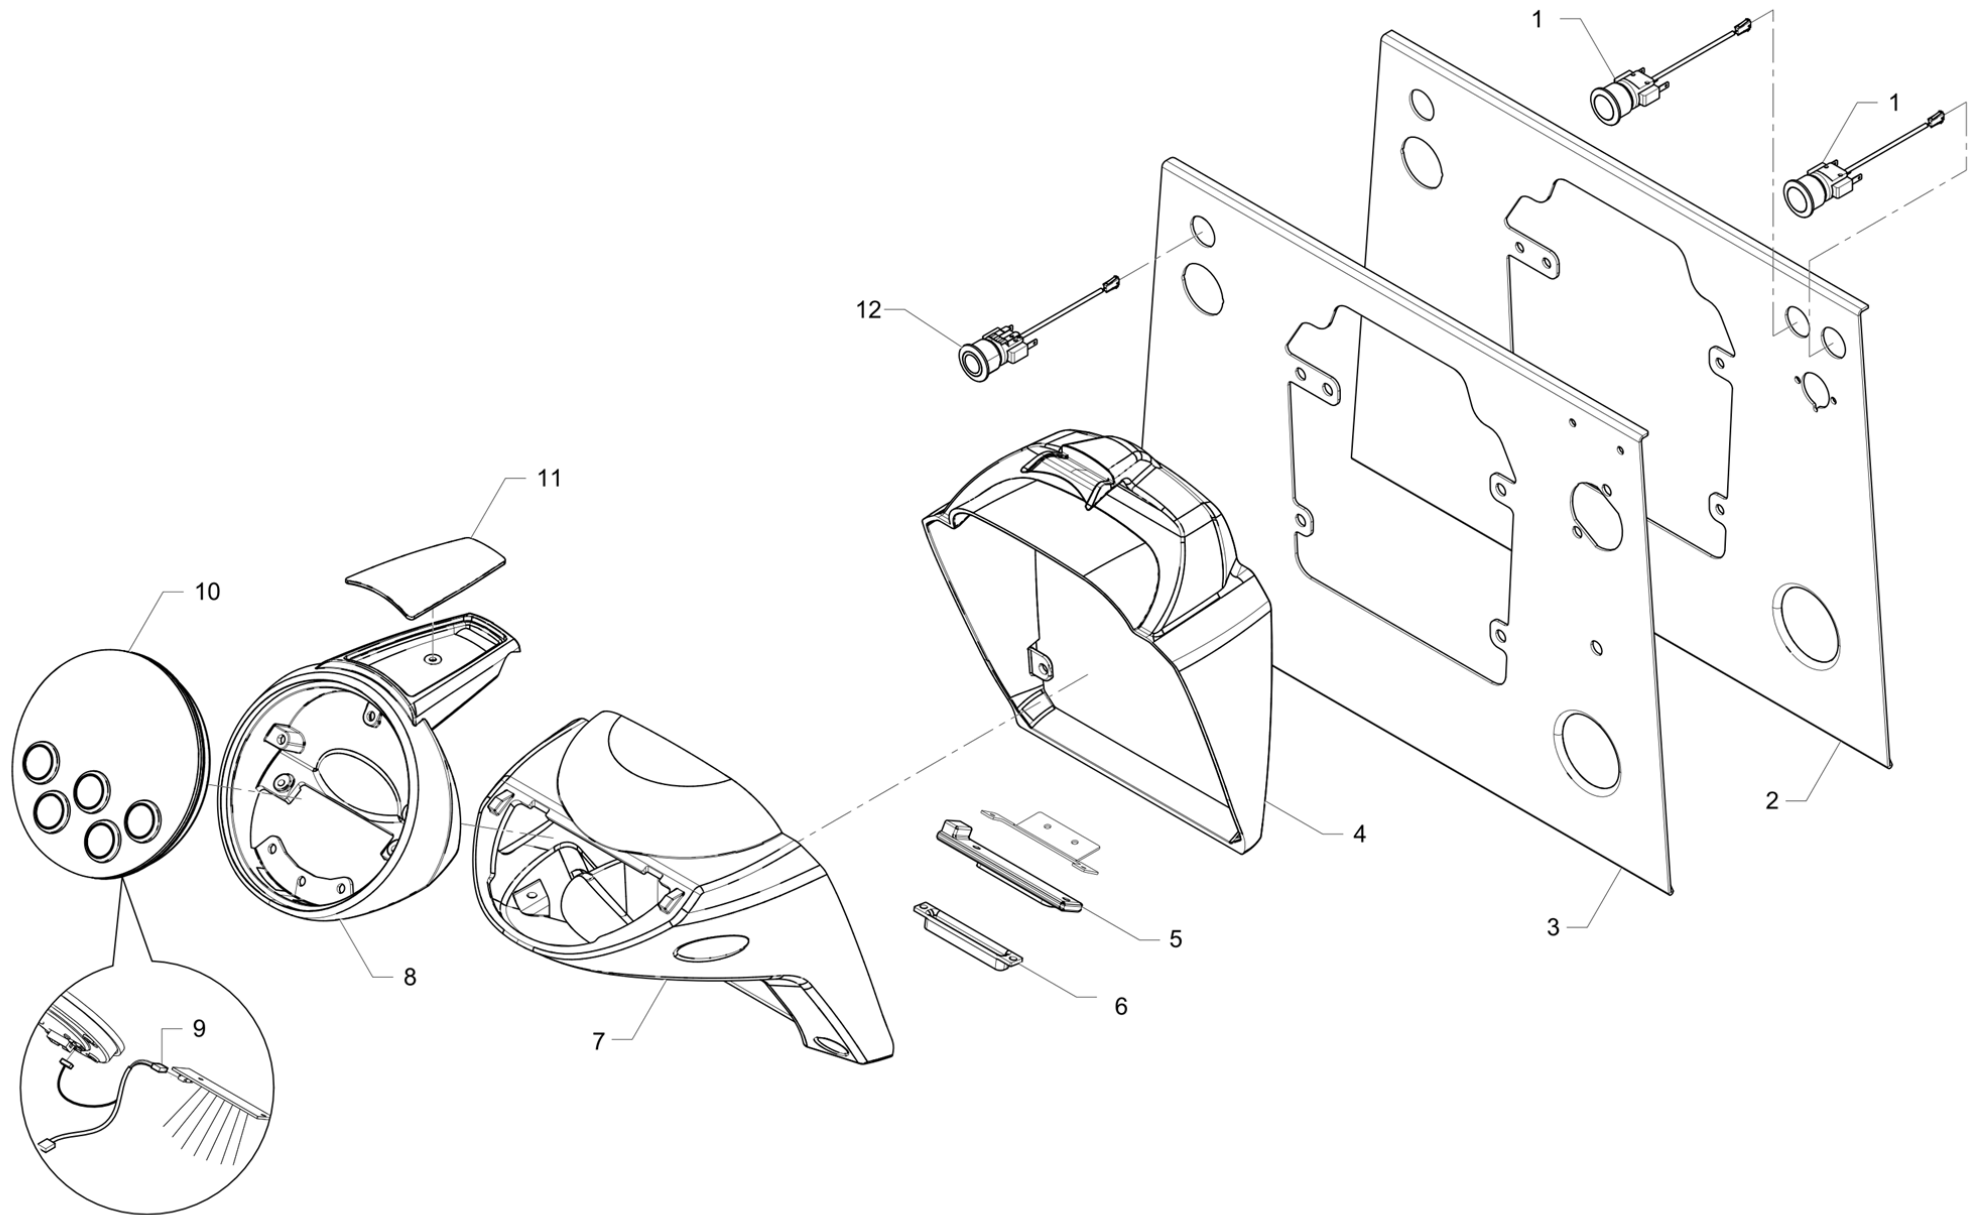

Pos	Part Number	Description	Validity	Notes
1	536302000	TS BUTTONS		
2	713053000	PARATOIA AS P298		
3	713052000	Frontale 1GR-P298		
4	710001017	GROUP-COVER CASING ADAPTER		
5	538048010	LED BOARD WITH MOULDED GLASS FOR GR.		
6	983159000	GROUP LIGHT GLASS E71		
7	983394007	COPRIGRUPPO INFERIORE E71E CROMATO		
8	983397007	E71E CHROME-PLATED UPPER GROUP COVER		
9	535997000	WIRING ADD LED BUTTONS		
10	713734000	UNIT BUTTON PAD		
11	983561000	E71E FACING		
12	536301010	WATER BUTTON