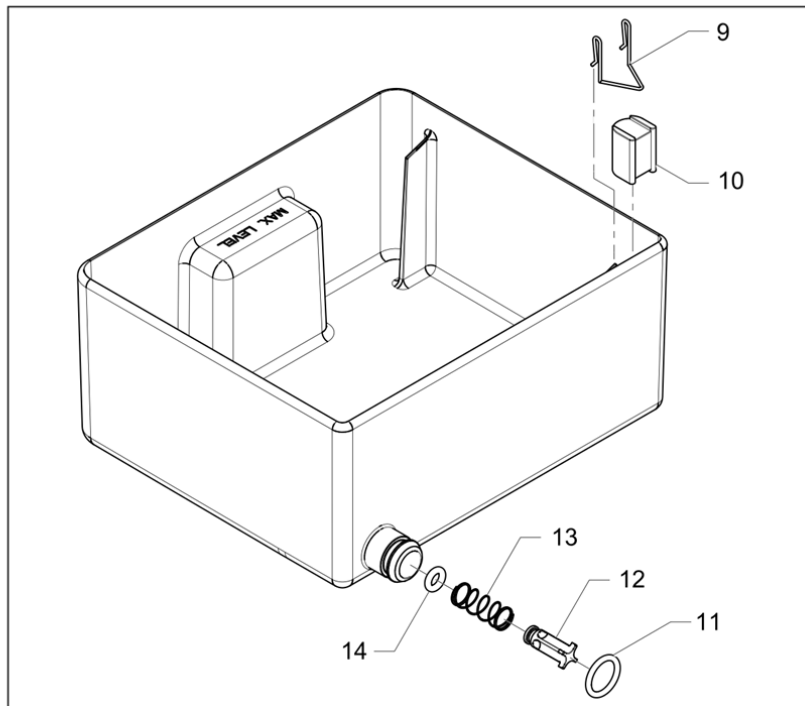

Pos	Part Number	Description	Validity	Notes
1	713022000F	FILLER COVER		
2	713021000F	TANK COVER		
3	713023000F	WATER FILTER SUPPORT		
4	463726000	MAGNETIC CONTACT		
5	533897400	SOLENOID VALVE 24V DC 3/4G		
6	532664200F	NON-RETURN VALVE diam 6		
7	713025000F	RACCORDO TANICA ACQUA		
8	713751000	H2O TANK ASSEMBLY		
9	998044000	PIPE CONNECTOR		
10	988086010	FLOAT		
11	401347000	O-RING VITON 15,54X2,62		
12	713024000F	VALVE		
13	713026000F	TANK SPRING		
14	402338000F	EXTERNAL TANK O-RING		
15	4741133394	RUBBER ANTIVIBRATION		
16	532656100	G1/4 M RUBB.CONN.		
17	530400200F	PUMP		
18	530400000	SINGLE-PHASE RPM 230V MOTOR		
19	531495000	CAPACITOR