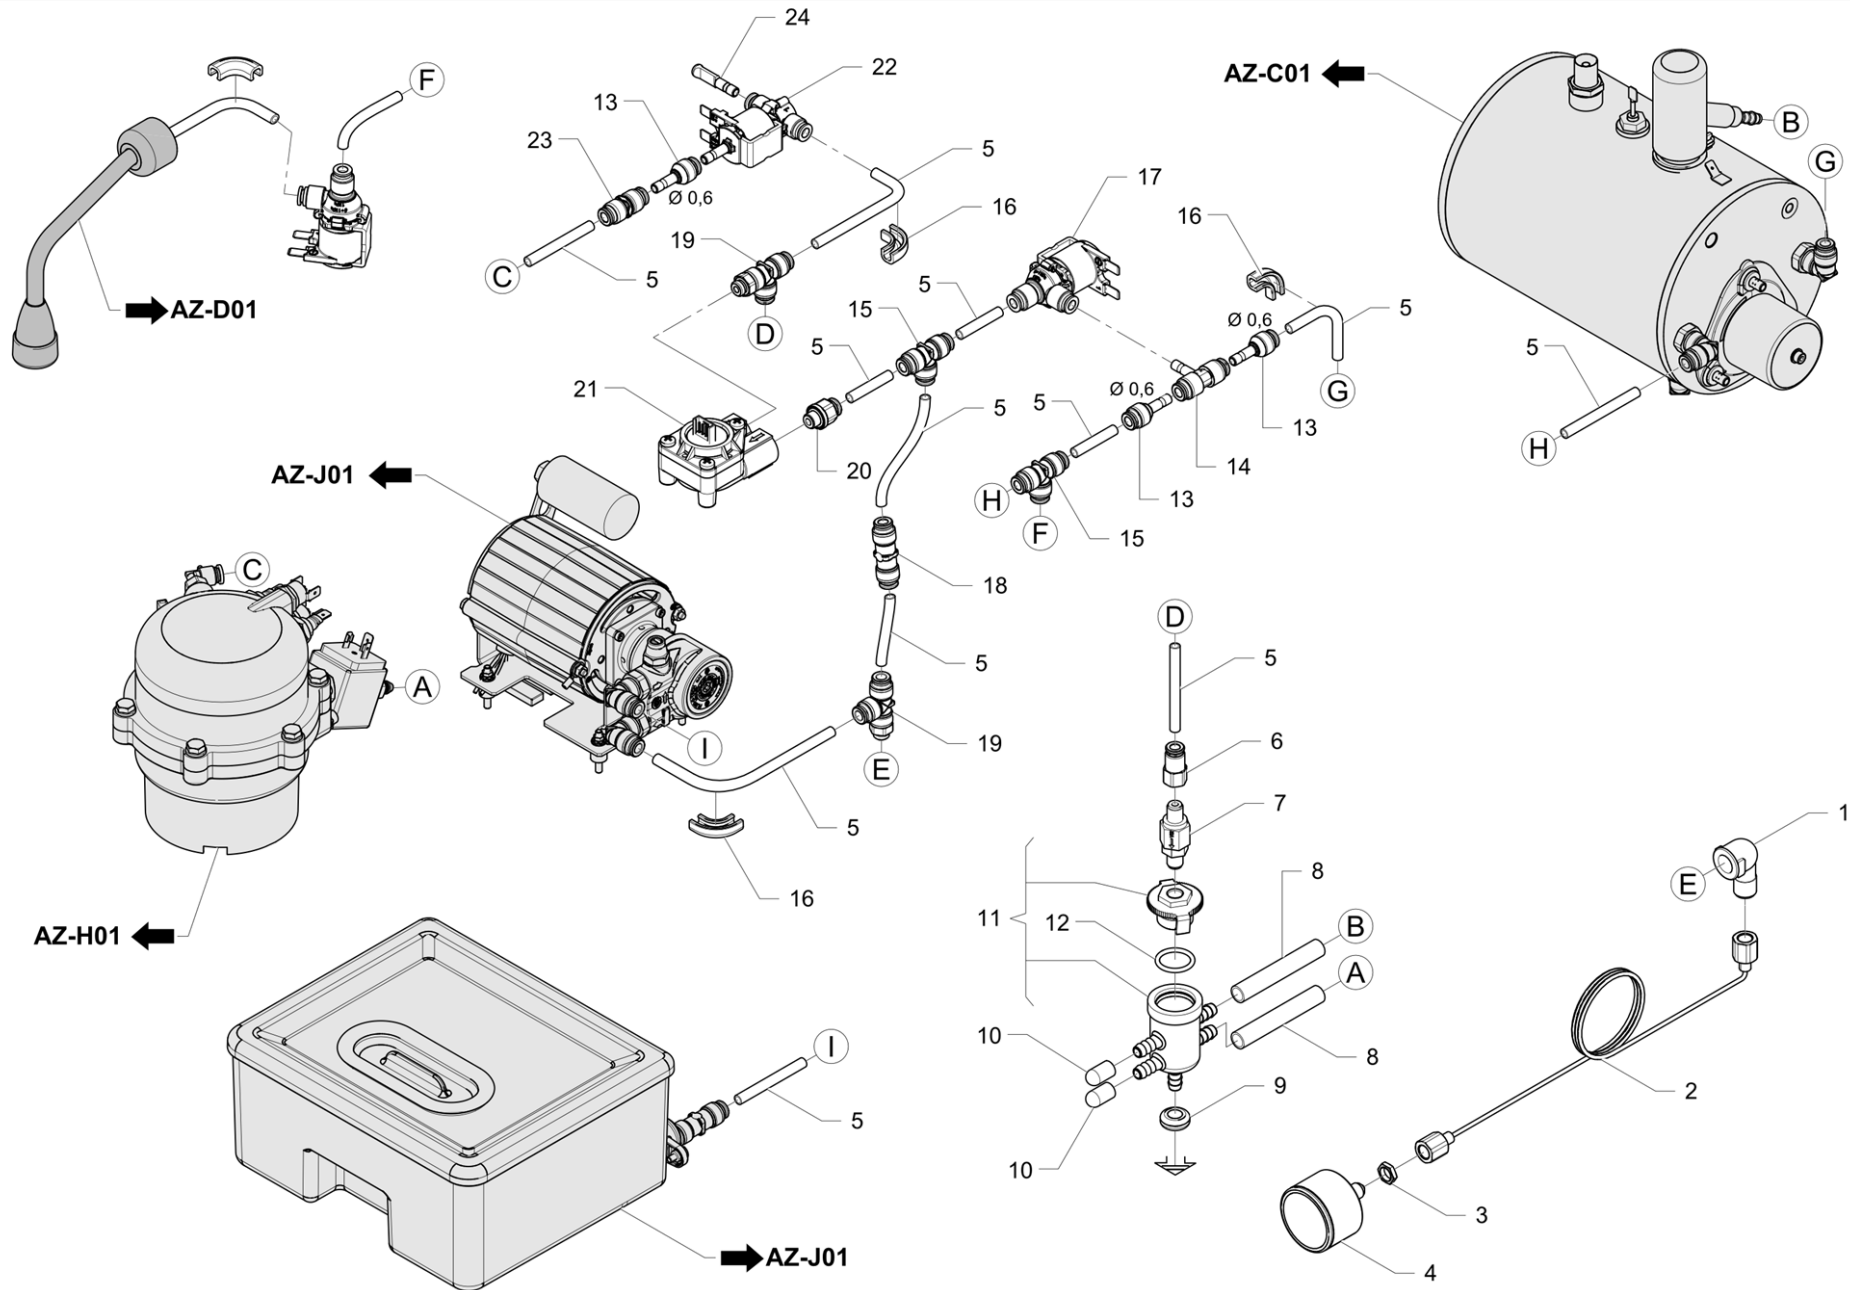

Pos	Part Number	Description	Validity	Notes
1	713500010F	Boiler P298		
2	940077000	SCREW -1/8		
3	532656100	G1/4 M RUBB.CONN.		
4	541806050	NUT M6 S.S.		
5	531196100	THERMOSTAT		
6	713031000F	BOILER HEATING ELEMENT		
7	402277000	OR 46.99 X 5.33 VITON (550600710)		
8	531194810	COFFEE BOILER PROBE		
9	401235020	GASKET 11X6,5X1,5		
10	952126000	NIPLLE 1/8 1/4		
11	532746200	CABLE TIE-RAPS WITH SCREW		
12	401250010	GASKET § 17,9X14,2X1,5		
13	532392500	SAFETY VALVE 1,9 1/4G		
14	966492000	SAFETY VALVE PROTECTION		
15	532600700	HOSE ADAPTOR		
16	220000016	SILICONE PIPE D 6X10		
17	959714000	COMPLETE LEVEL PROBE		
18	418941010	ANTI-UNDERTOW VALVE ASS.		
19	713137010	RH BOILER INSULATION		
20	713138010	LH BOILER INSULATION		
21	713139010	7LT BOILER INSULATION		

➔ AZ-B01
 AZ-J01

Pos	Part Number	Description	Validity	Notes
1	916256000	SCREW M5		
2	940028000	DRAIN UNION		
3	613500396	CLIP 14-24		
4	940485000	SPIRALLED TUBE 16X22X1500		
5	532306000F	WIRED TUBE 3/8-3/4GAS at 90 DEGREES		

Pos	Part Number	Description	Validity	Notes
1	532501600R	FITTING 1/8 F		
2	3951133673	TUBE FOR GAUGE		
3	590133000	COUNTER NUT 1/8		
4	3781133399	PUMP GAUGE		
5	220000022	RISLAN PIPE 4X6		
6	532664600F	STAINLESS STEEL STRAIGHT 1/8F CONNECTOR		
7	532392200	EXPANSION VALVE		
8	220000016	SILICONE PIPE D 6X10		
9	532150900	FAIRLEAD		
10	532740610	CAP		
11	916537010	EXPANSION TANK ASS.		
12	402228000	O-RING 18,72X2,62		
13	532664300F	NOZZLE diam 0,6		
14	532661800F	T JOINT		
15	532656700	T-SHAPED CONNECTOR		
16	966026000	TUBE BENDER		
17	533905900F	SEPARATOR VALVE RPE		
18	532664200F	NON-RETURN VALVE diam 6		
19	532656800	D.6-G1/8 M VERT. T.CONN.		
20	532655700	STRAIGHT CONNECTOR G1/8 M		
21	534393410F	VOLUMETRIC COUNTER		
22	533906100F	3-WAY VALVE RPE diam 2.7mm -3°1.5mm		
23	532657700	STRAIGHT CONNECTOR D6		
24	532658400	CLOSING DIAM.6		