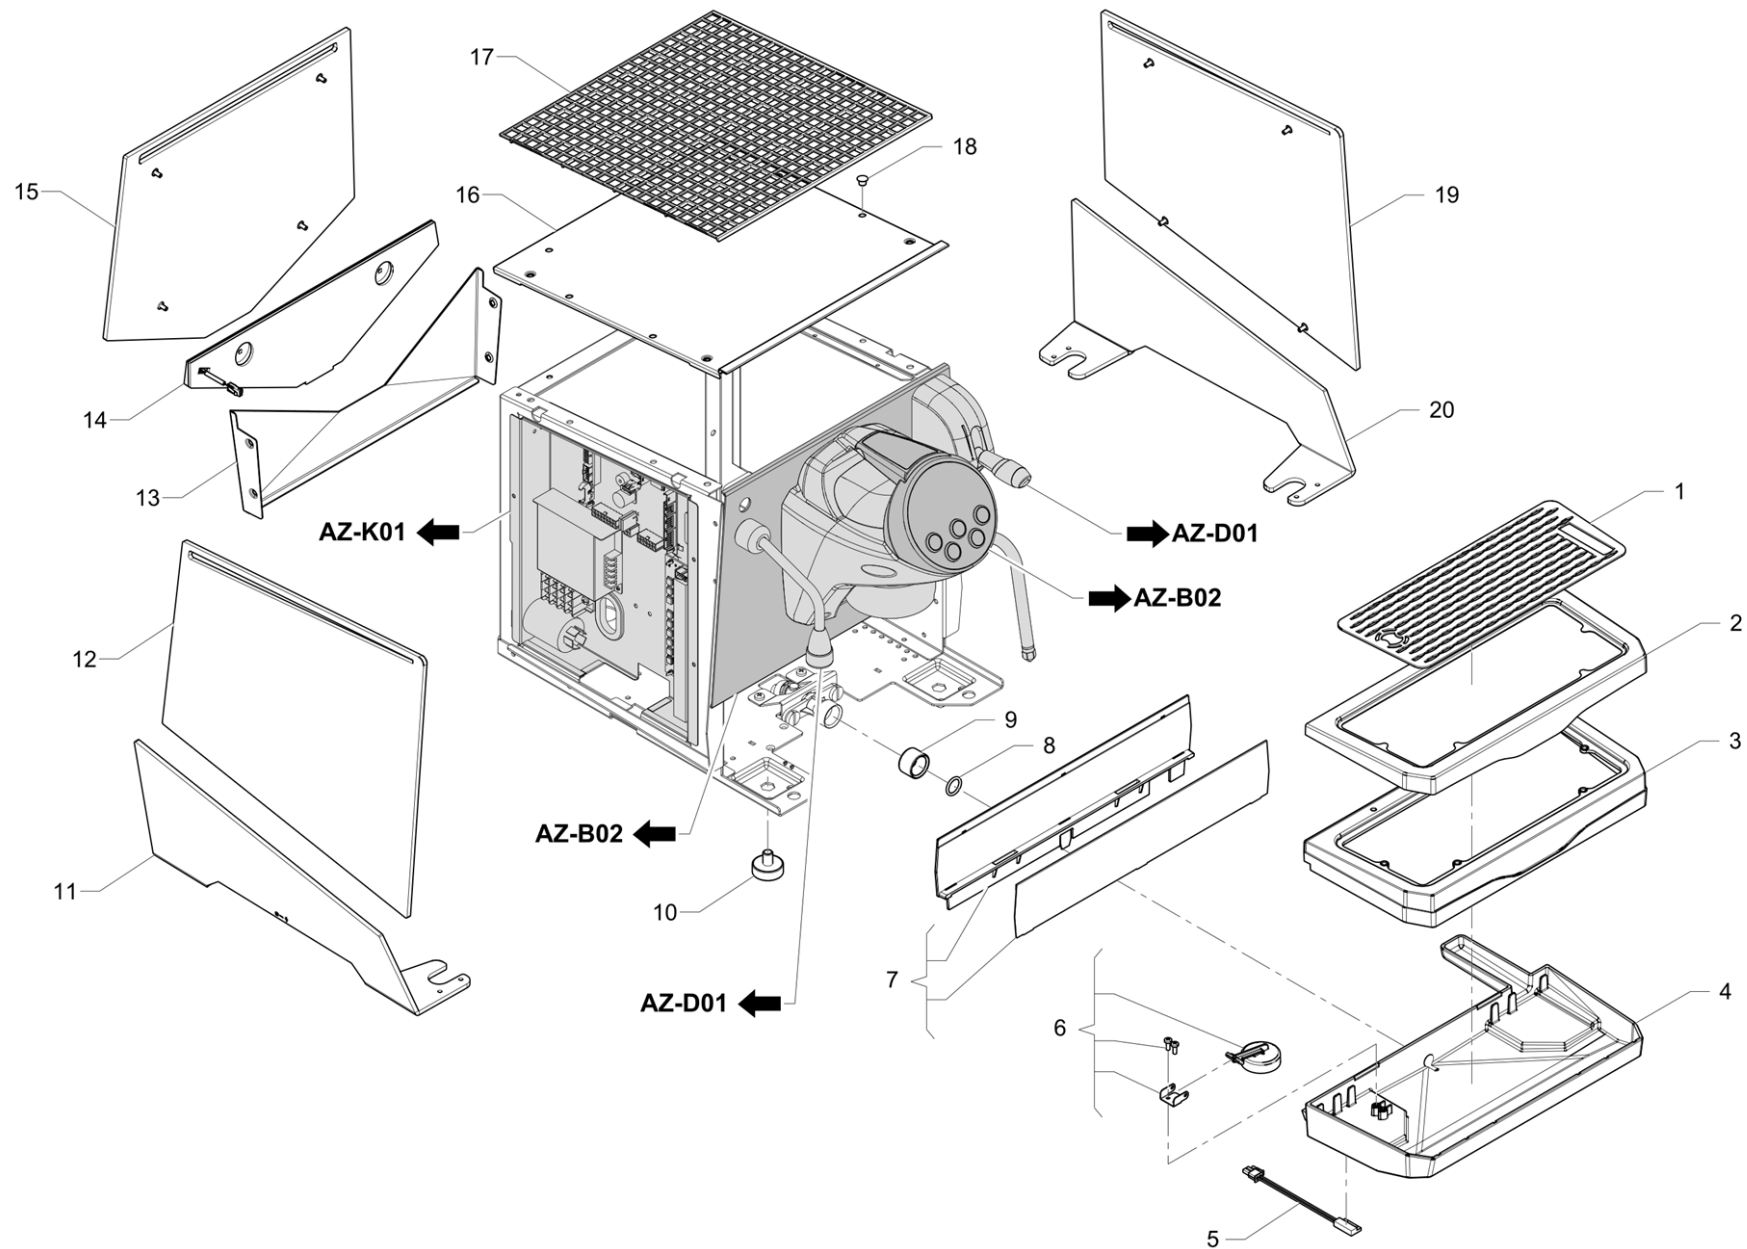

Pos	Part Number	Description	Validity	Notes
1	713055020	BASIN GRILLE 1GR		
2	713519000	ASM CORNICE INOX BACINELLA		
3	713069000	COPERCHIO BACINELLA SUPERIORE 1GR-P298		
4	713520000	ASM BACINELLA 1GR-P298		
5	463726000	MAGNETIC CONTACT		
6	537067600	ASS. GALLEGGIANTE FAEMINA RIC.		
7	713742000	ASS.COVER BACINELLA RIC.		
8	401347000	O-RING VITON 15,54X2,62		
9	713108000	TAPPO SCARICO VASCHETTA P298-1GR		
10	713162000	PIEDINO M10X20		
11	713058005	GAMBA SX NERO 1GR-P298	C:N	
11	713128005	NATURAL ALUMINIUM FAEMINA LH SUPPORT		
11	713151004	LH GLOSSY ALUMINIUM LEG 1GR		
12	713516000	ASM SPALLA SX ALLUMINIO LUCIDO 1GR-P298		
12	713530000	YELLOW LH FAEMINA SIDE	C:G	
12	713529000	WHITE RH FAEMINA SIDE	C:W	
12	713526000	LH SCORED SIDE PANEL 1GR		
12	713535000	LH COPPER SIDE PANEL 1GR	C:CU	
12	713538000	LH BLACK SIDE PANEL 1GR	C:N	
13	713059005	PANNELLO INFERIORE NERO 1GR-P298	C:N	
13	713136005	LOWER SUPPORT FAEMINA REAR		
13	713153004	LOWER GLOSSY ALUMINIUM PANEL 1GR		
14	713524000	ILLUMINAZIONE POSTERIORE		
15	713517010	BACK PANEL 1GR		
15	713532000	FAEMINA YELLOW REAR	C:G	
15	713531000	FAEMINA WHITE REAR	C:W	
15	713536000	COPPER BACK PANEL 1GR	C:CU	
15	713539000	BLACK BACK PANEL 1GR	C:N	
16	713039020	Scaldatazze 1GR-P298		
	⇌ 713039000	Scaldatazze 1GR-P298		
17	713114000	GRIGLIA POGGIATAZZE P298-1GR		
18	532793200	TAPPO DI OTTURAZIONE PANCIUTO D10 mm		
19	713515000	ASM SPALLA DX ALLUMINIO LUCIDO 1GR-P298		
19	713525000	RH SCORED SIDE PANEL 1GR		
19	713528000	YELLOW RH FAEMINA SIDE	C:G	
19	713527000	WHITE RH FAEMINA SIDE	C:W	
19	713534000	RH SATINISED COPPER SIDE PANEL 1GR	C:CU	
19	713537000	RH BLACK SIDE PANEL 1GR	C:N	
20	713057005	GAMBA DX NERO 1GR-P298	C:N	
20	713129005	NATURAL ALUMINIUM FAEMINA RH SUPPORT		
20	713152004	RH GLOSSY ALUMINIUM LEG 1GR