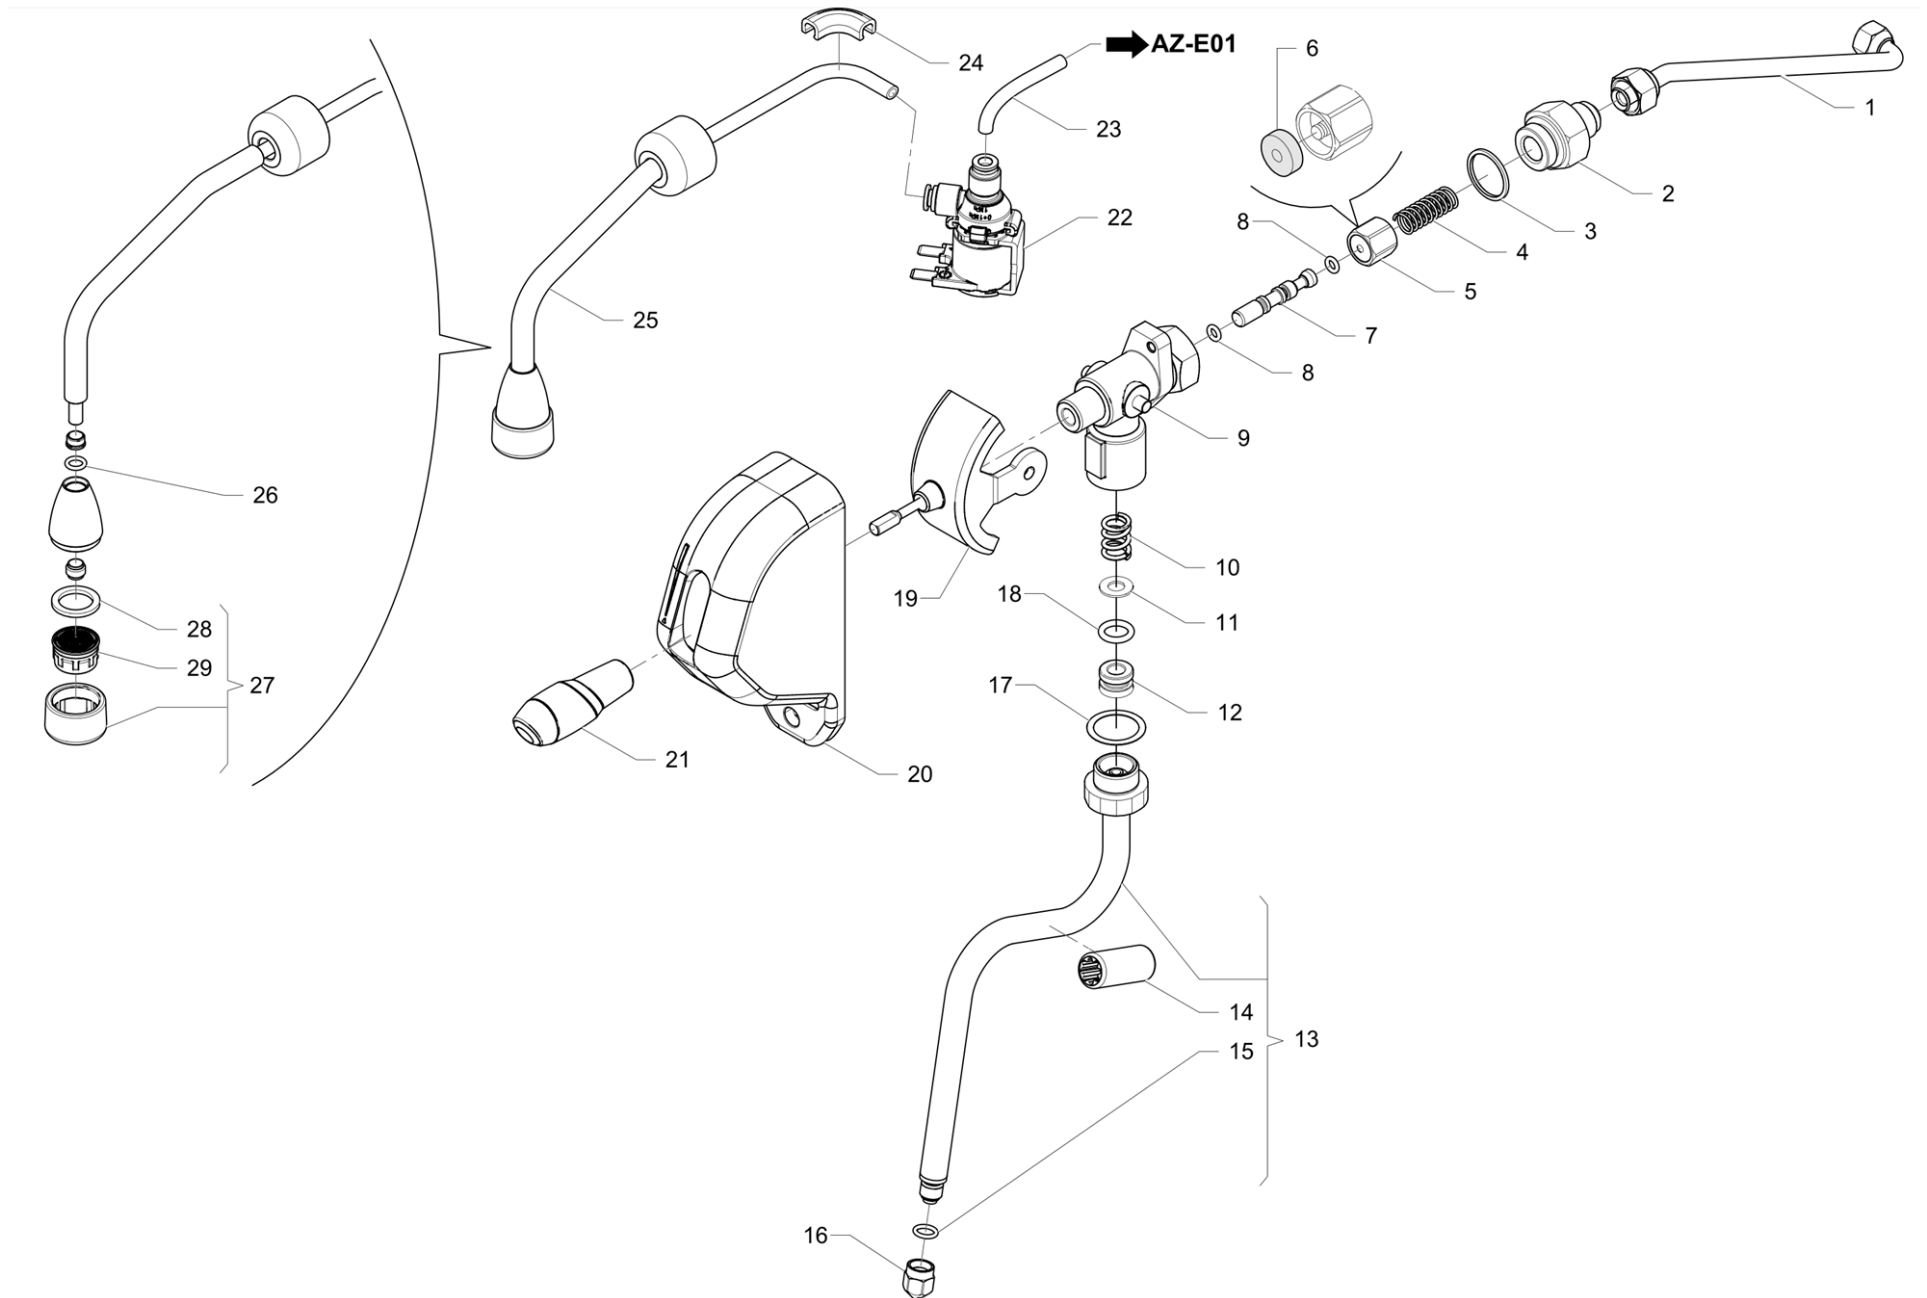

Pos	Part Number	Description	Validity	Notes
1	713518000F	ASM TUBO VAPORE P298-1GR		
2	995060020F	RACCORDO PER RUBINETTO INOX		
3	400335010	GASKET 21X24,5X1,5		
4	4731030495	SPRING		
5	903995020	WATER/STEAM VALVE		
6	402205000	GASKET NF		
7	983203010F	LEG FOR TAP VALVE, STAINLESS STEEL		
8	402196000	O-RING 4,20X1,90		
9	983556020F	TAP BODY NSF		
10	4731132350	SPRING STEAM WAND		
11	485336000F	FLAT WASHER		
12	4161132346	BUSH IN TEFLON		
13	985609010	STEAM WAND		
14	430119010	SLEEVE		
15	402223000	O-RING 7,65X1,78 TS PROBE		
16	710340000F	BULB 1.4 PEEK		
17	4701116694	GASKET		
18	402206000	GASKET		
19	983066040	CAM FOR COMPLETE STEAM TAP		
20	713503000	ASS.CARTER VAPORE P298		
21	983537000	STEAM LEVER ASSEMBLY E71		
22	533905900F	SEPARATOR VALVE RPE		
23	220000022	RISLAN PIPE 4X6		
24	966026000	TUBE BENDER		
25	713501000F	HOT WATER WAND		
26	402315000	OR 6,07x1,78 (NSF-FDA)		
27	985716020F	M22X1 JET BREAKER		
28	402320000F	21X15X2 NSF SEAL		
29	532305000	FILTER