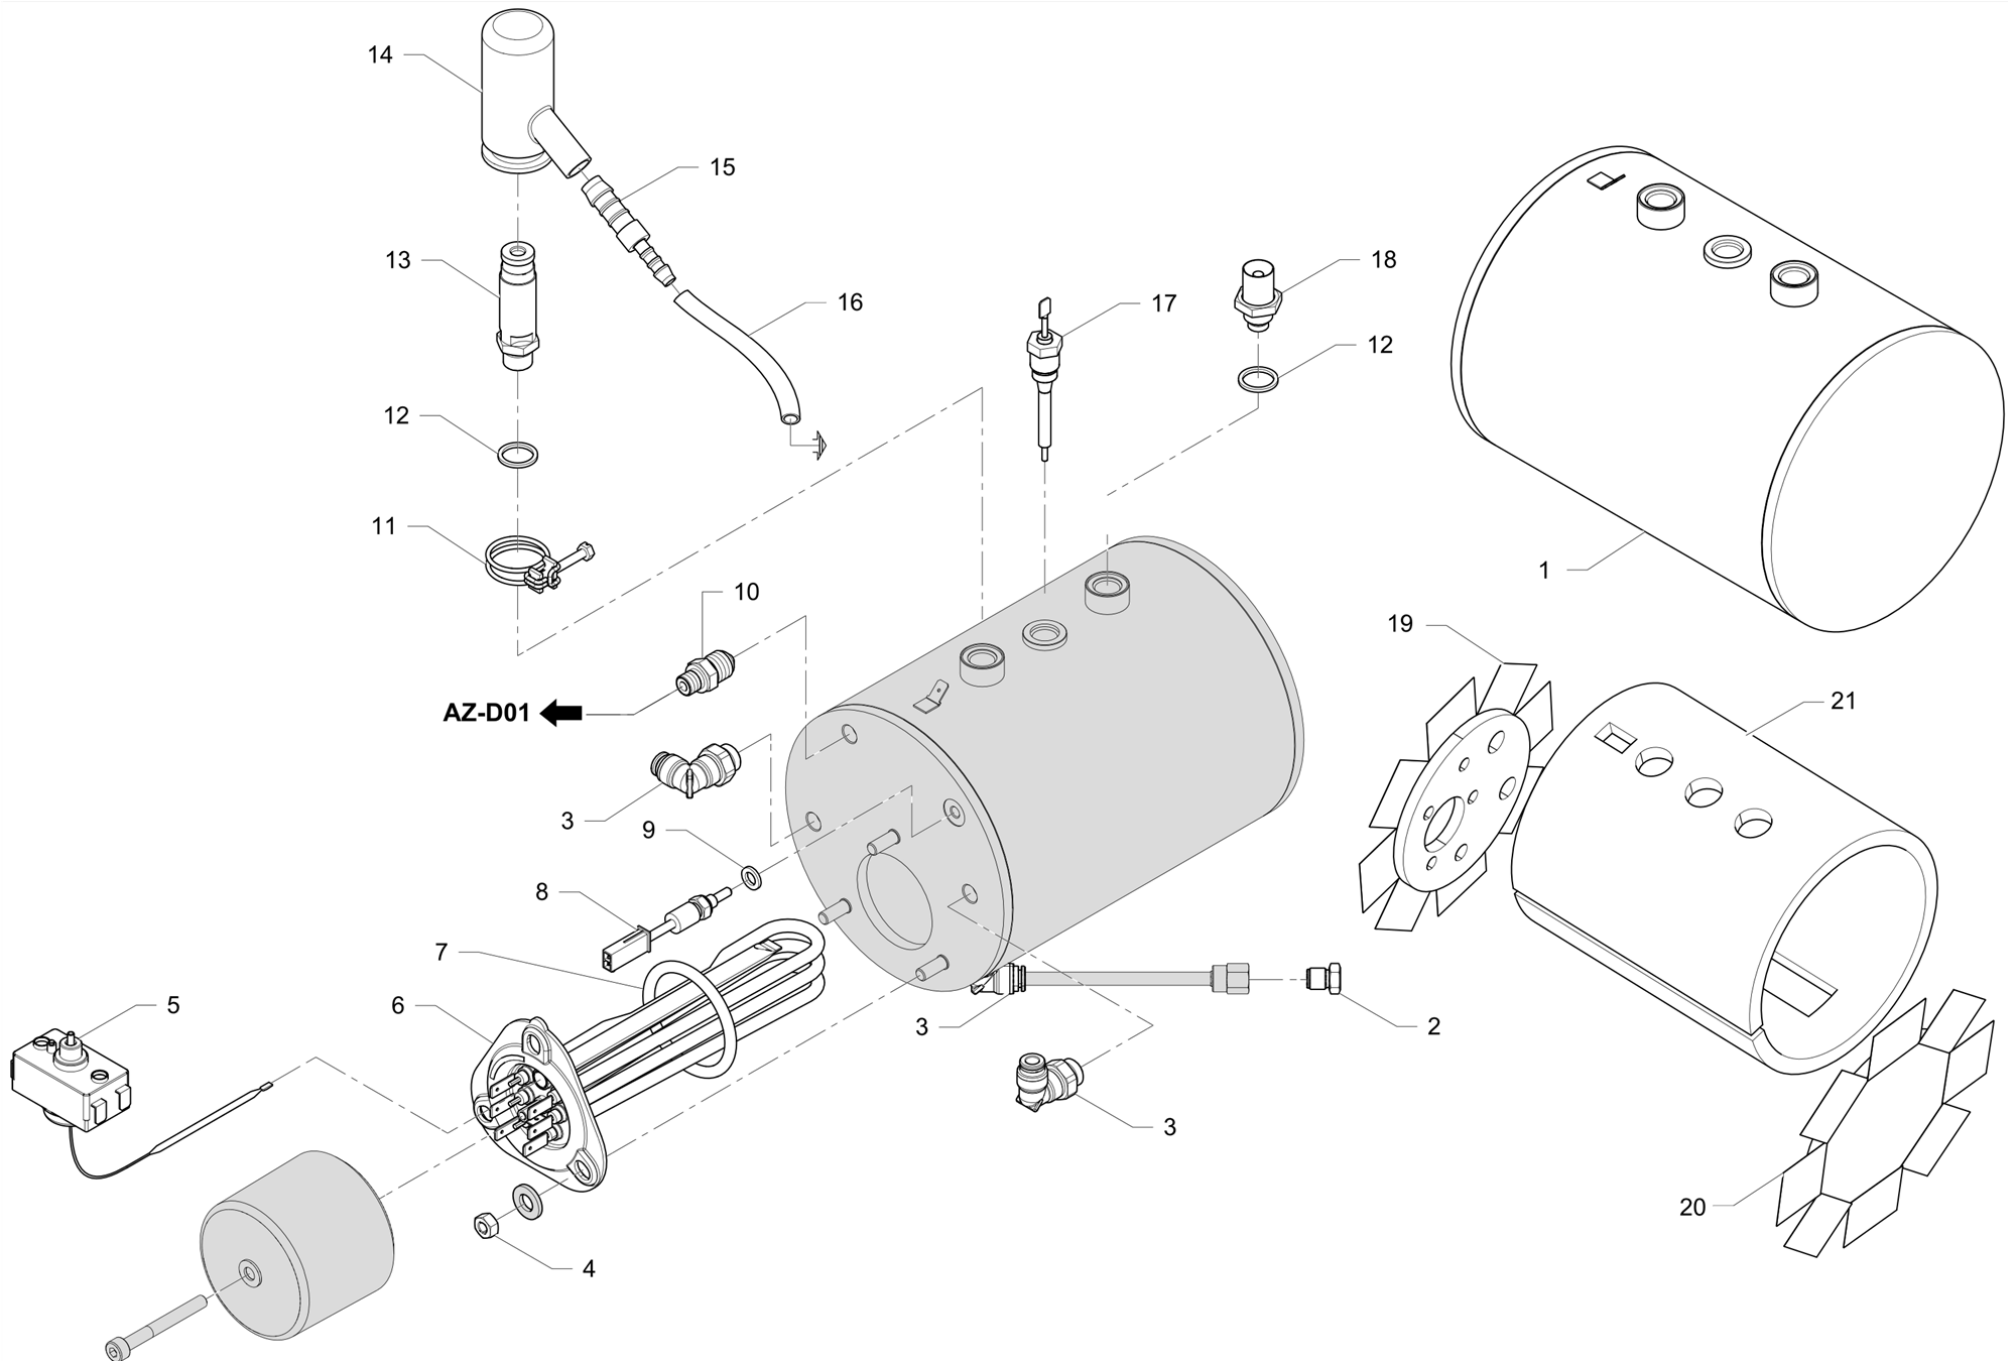

Pos	Part Number	Description	Validity	Notes
1	713500010F	Boiler P298		
2	940077000	SCREW -1/8		
3	532656100	G1/4 M RUBB.CONN.		
4	541806050	NUT M6 S.S.		
5	531196100	THERMOSTAT		
6	713031000F	BOILER HEATING ELEMENT		
7	402277000	OR 46.99 X 5.33 VITON (550600710)		
8	531194810	COFFEE BOILER PROBE		
9	401235020	GASKET 11X6,5X1,5		
10	952126000	NIPLLE 1/8 1/4		
11	532746200	CABLE TIE-RAPS WITH SCREW		
12	401250010	GASKET § 17,9X14,2X1,5		
13	532392500	SAFETY VALVE 1,9 1/4G		
14	966492000	SAFETY VALVE PROTECTION		
15	532600700	HOSE ADAPTOR		
16	220000016	SILICONE PIPE D 6X10		
17	959714000	COMPLETE LEVEL PROBE		
18	418941010	ANTI-UNDERTOW VALVE ASS.		
19	713137010	RH BOILER INSULATION		
20	713138010	LH BOILER INSULATION		
21	713139010	7LT BOILER INSULATION