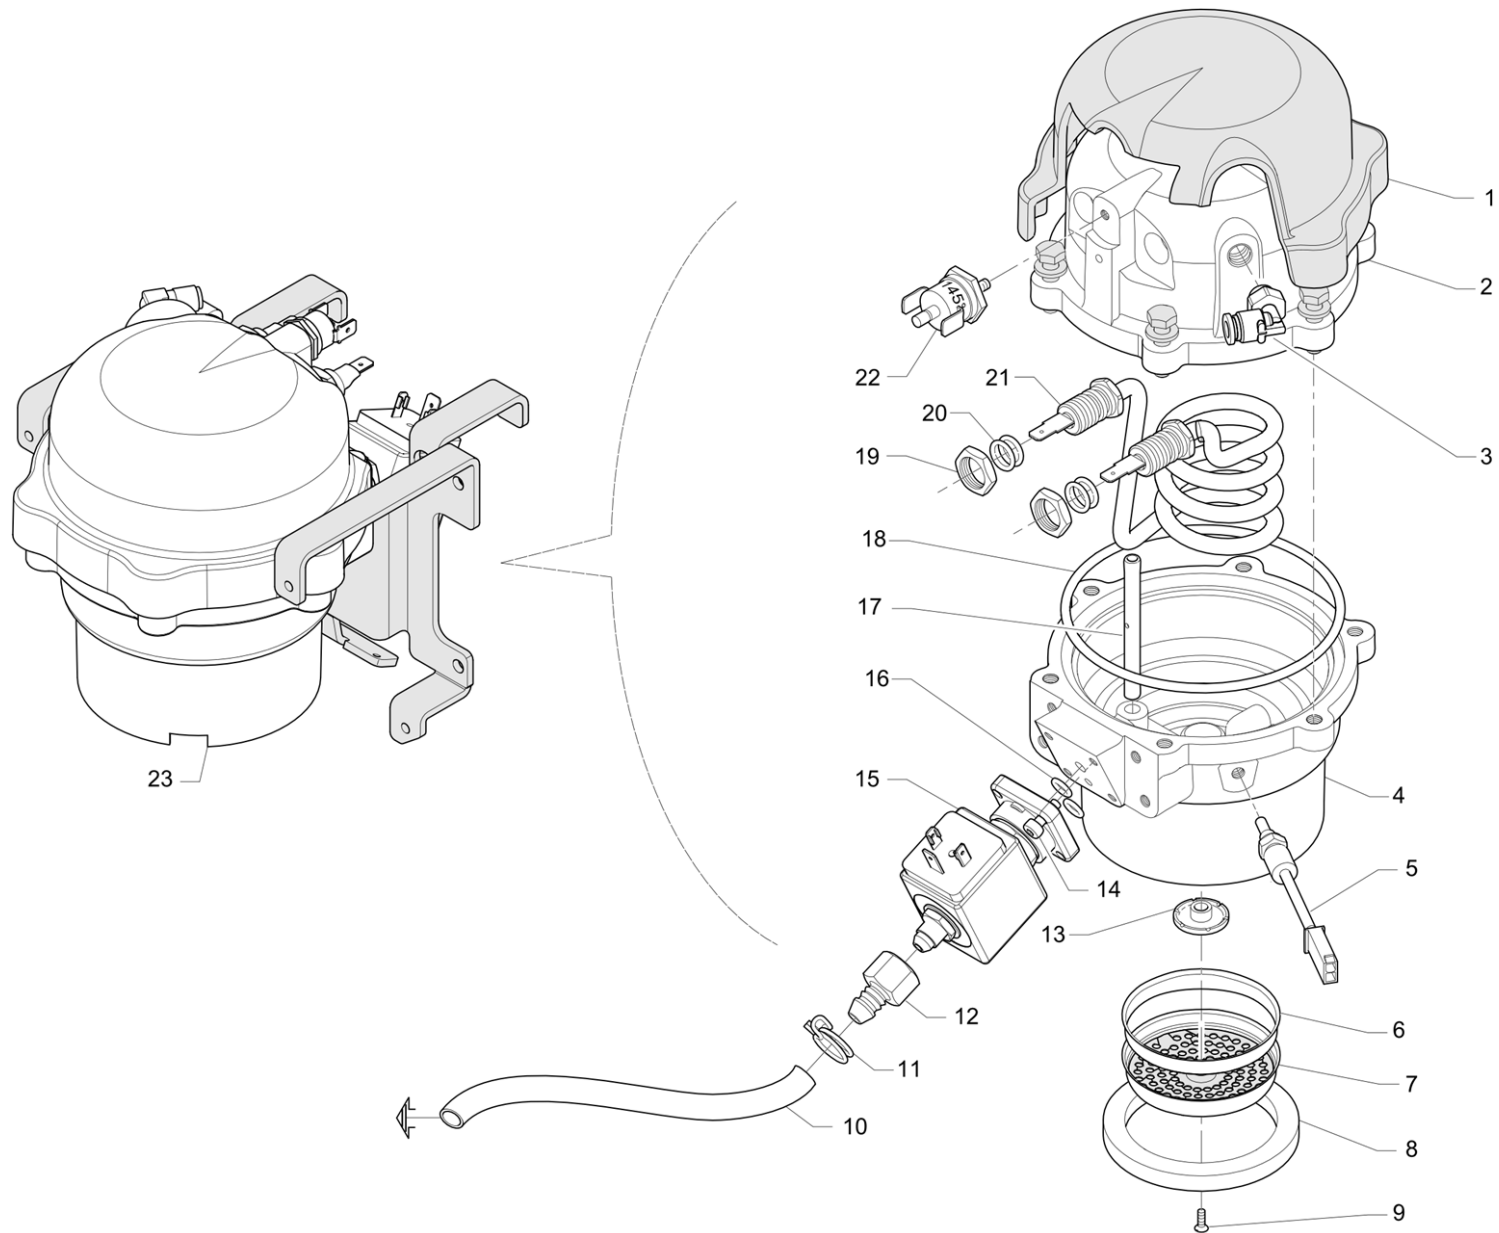

Pos	Part Number	Description	Validity	Notes
1	983232000	BOILER INSULATOR		
2	537056810	HIGH BOILER SEMIBODY		
3	532658700F	90 COUPLING 930X4M-6F-1/8		
4	979005005F	LOWER SEMI-BODY W/DISPENSER DISC CLB		
5	531194810	COFFEE BOILER PROBE		
6	983314000F	CONTAINMENT RING		
7	713533000F	NANOTECH LOW SPRAY NOZZLE SHOWER		
8	402199010	GROUP GASKET		
9	503605140	COUNTER-SUNK HEAD SCREW M5x14		
10	220000016	SILICONE PIPE D 6X10		
11	532742200	DOUBLE CABLE TIE-RAPS		
12	937055010	1/8 RUBBER HOLDER CONNECTOR		
13	983313010F	SPRAYER FOR STAINLESS STEEL GROUP BODY		
14	4001051934	SCREW M 4 X 10		
15	533896510R	SOLENOID VALVE G		
16	530501200	OR 2025		
17	955003010	PIPE		
18	401224000	BOILER GASKET		
19	590128010	COUNTER NUT 1/4		
20	402333000F	OR 9.25X1.78 NSF		
21	537056500	RESISTOR 1300W 220		
22	531197300	CERAMIC THERMOSTAT 145°C		
23	713743000	ASSIEME BOILER P298 600cc RIC