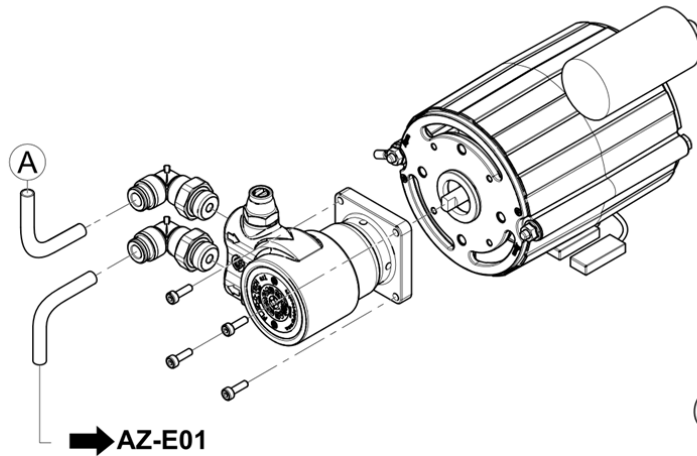

➔ AZ-E01

5

Per i particolari non codificati vedere la tabella
Pour les pièces détachées pas codifiées se référer aux vues éclatées
For the parts not listed, please refer to the table
Bezüglich der nicht kodifizierten Ersatzteile bitte die Tabelle verwenden
Por los repuestos no codificados rogamos de utilizar la tabula
Pelos particulares no codificados outar as tabela

➔ AZ-B01
AZ-J01