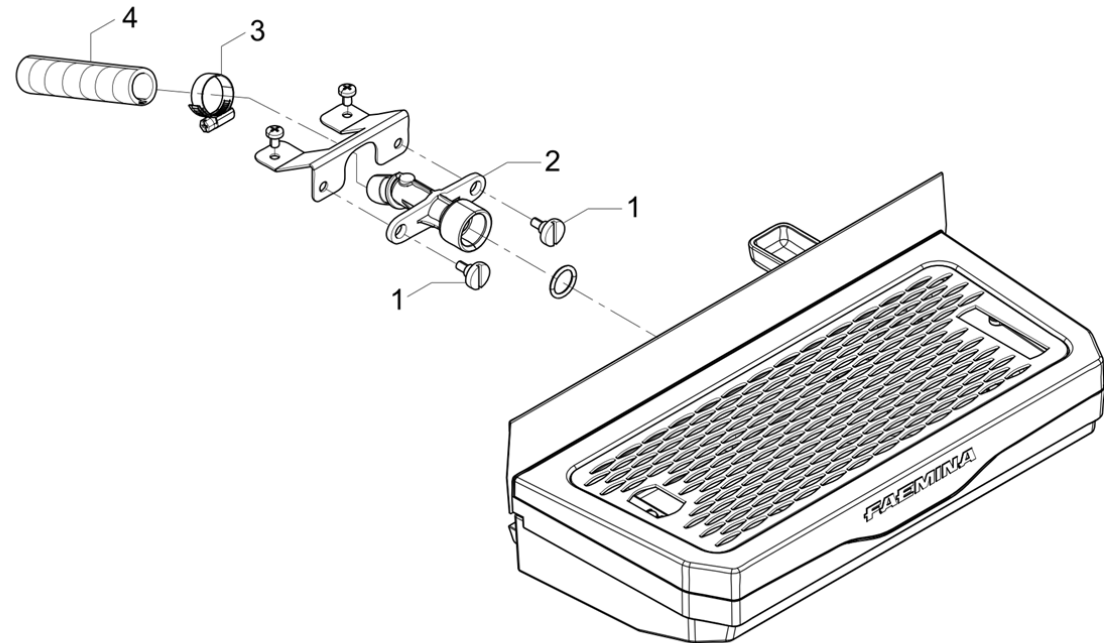

Per i particolari non codificati vedere la tabella
Pour les pièces détachées pas codifiées se référer aux vues éclatées
For the parts not listed, please refer to the table
Bezüglich der nicht kodifizierten Ersatzteile bitte die Tabelle verwenden
Por los repuestos no codificados rogamos de utilizar la tabula
Pelos particulares no codificados outar as tabela

➔ AZ-B01
AZ-J01