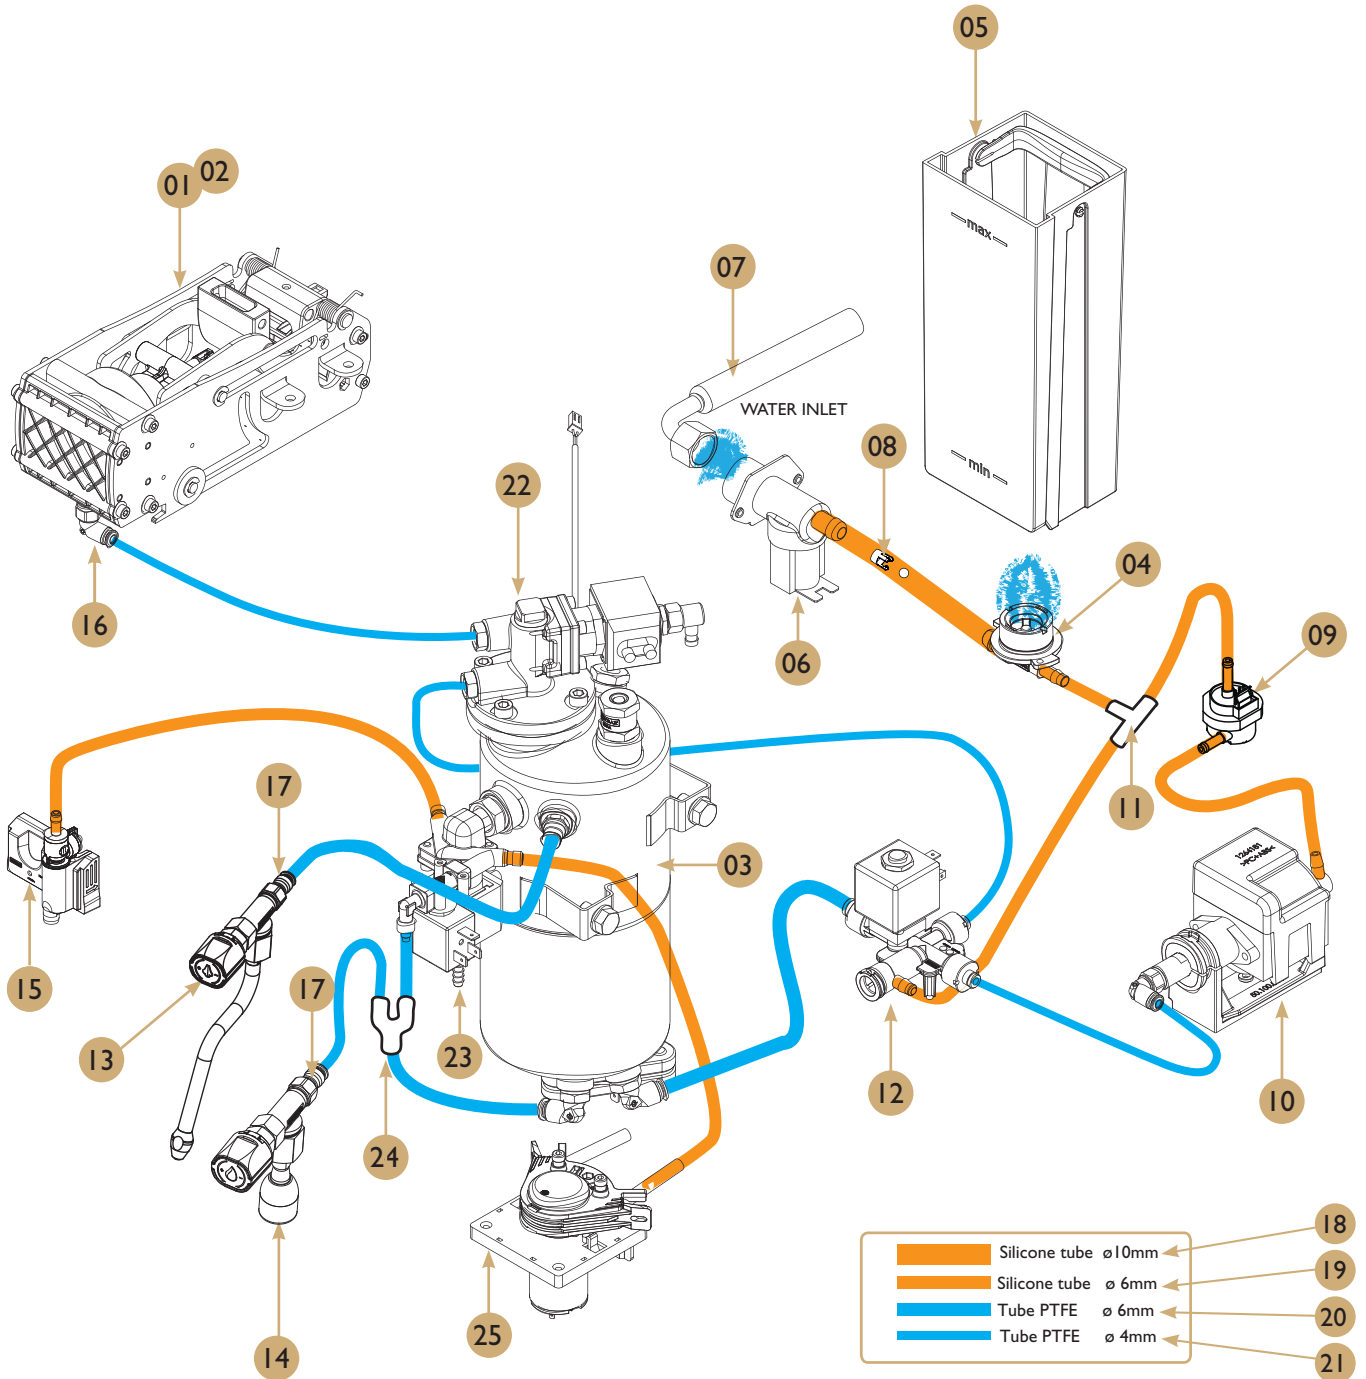

Water schematic

Drawing

Water schematic

Spare parts list

POS.	PCS	Part No.	Description
01	1	See Pg. 58-61	Capsule Group Caffitaly
02	1	See Pg. 58-59, 62-63	Capsule Group Lavazza
03	1	2760068	Boiler Assy.
04	1	See Pg. 64	Tank Inlet Valve Assy.
05	1	See Pg. 66-67	Tank Assy.
06	1	120620	Valve Inlet Single 1.8L
07	1	1505042	Inlet Hose With Connect
08	1	1206123	Non Return Valve Complete
09	1	C60100060	Flow-Meter
10	1	See Pg. 65	Vibration Pump Assy.
11	1	1801103	T Connector (4-4-4mm)
12	1	See Pg. 56-57	Manifold System
13	1	See Pg. 70-71	Steam Wand Assy.
14	1	See Pg. 68-69	Water Tap Assy.
15	1	See Pg. 54-55	Cappuccino Set
16	1	C30600009	Automatic Elbow Racor GI/8F-Tube4
17	2	C30600016	Automatic Straight RacorgI/4F-Tube6
18	-	1505021	Silicon Hose 10mm (sold in 100cm lengths)
19	-	C35021015	Tube PTFE 4-6 (sold in 100cm lengths)
20	-	C35021000	Tube Silicon 4-7 (sold in 100cm lengths)
21	-	C35021016	Teflon Tube 2*4 (sold in 100cm lengths)
22	1	See Pg. 50-51	Thermic Assy.
23	1	See Pg. 52-53	Cappuccino Distributor
24	1	1860059	Y Connector (4-4-4mm)
25	1	1660107	Peristaltic Pump

Boiler

Drawing

Boiler

Spare parts list

POS.	PCS	Part No.	Description
01	1	1860019	Straight Tube Connector G1/4 - 6
02	1	30600013	Automatic Elbow Racor G1/4 M
03	1	25093320	Hexagonal Head Screw 8*20
04	1	1660101	Element 2000W 240V
05	5	25012530	Flat Washer M-8 Din-125
06	1	50010030	40*52*2 Element Teflon Gasket
07	1	1362003	Boiler Tank
08	1	25093350	Hexagonal Head Screw 8X16
09	1	60100040	Water Level Probe 1/4
10	1	60100040	Water Level Probe 1/4 Brass
11	1	C65000200	Non Suction Valve
12	1	C50010020	13.2*18.2*2.5 1/4 TEFLON GASKET
13	1	2760184	Cappuccino Valve