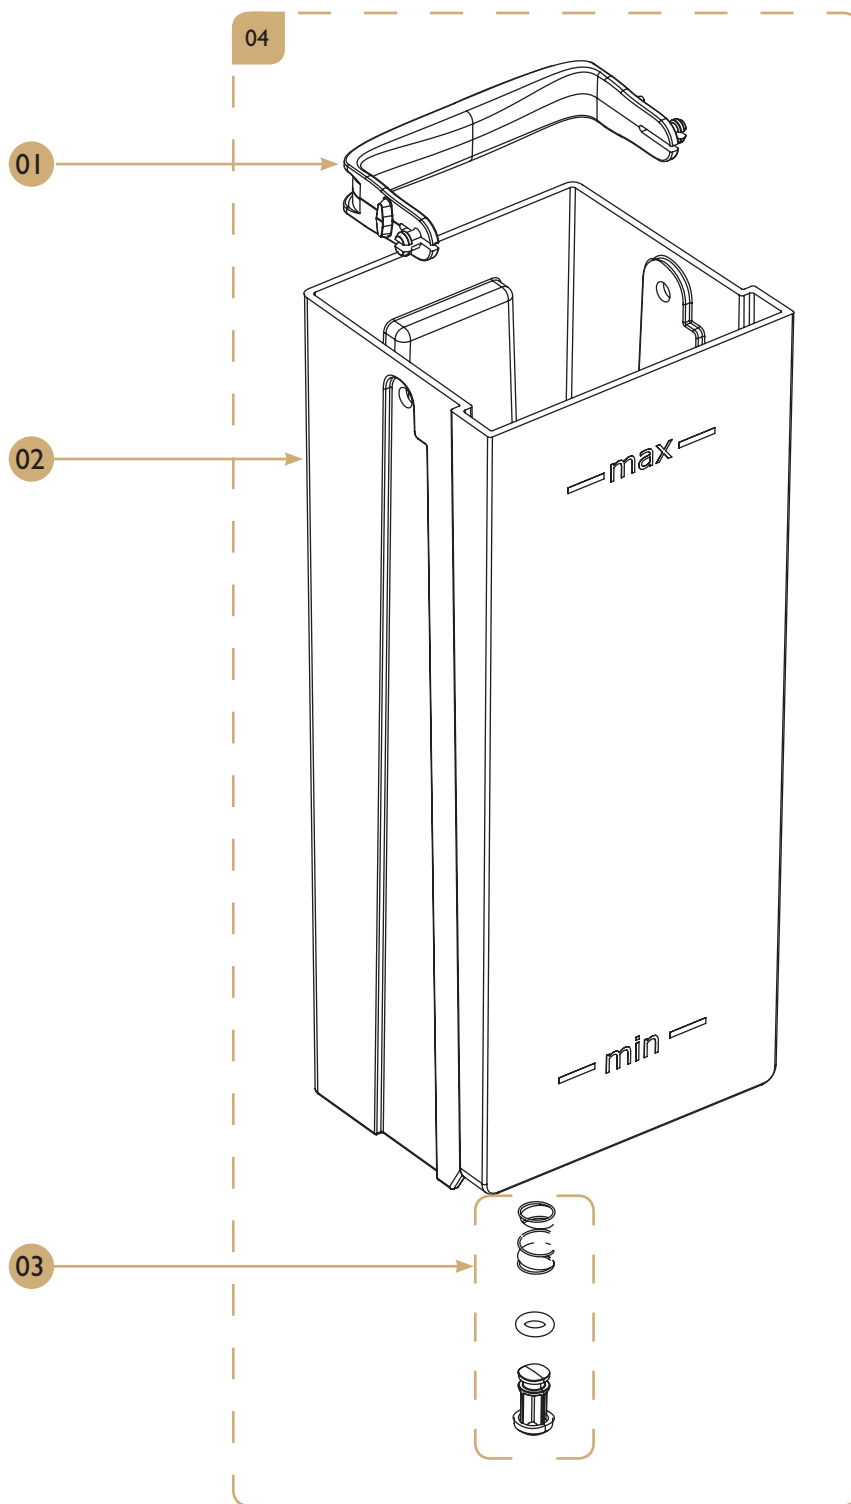

Water tank

Drawing

Water tank

Spare parts list

POS.	PCS	Part No.	Description
01	1	10004250	Tank Handle
02	1	1264355	Water Tank
03	1	2760265	Tank Valve Kit
04	1	2760065	Tank Assembly