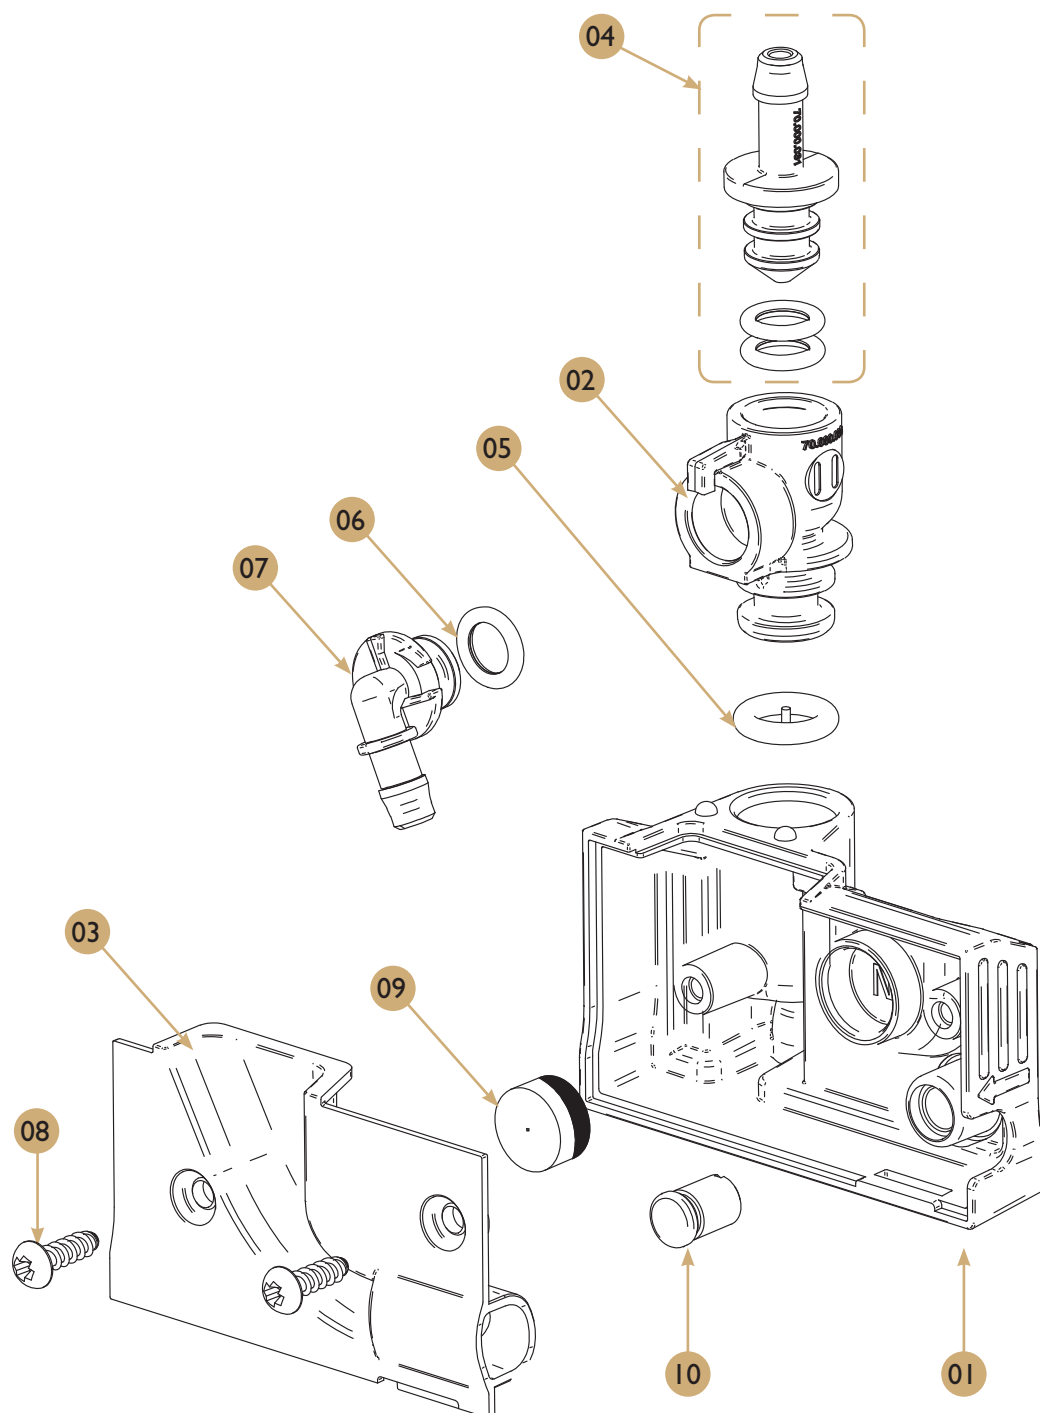

Cappuccino set

Drawing

Cappuccino set

Spare parts list

POS.	PCS	Part No.	Description
01	1	70000034	Front Cappuccino Set
02	2	70000033	Body Cappuccino Set
03	1	70000035	Lid Cappuccino Set
04	1	70000031	Inlet Air & Steam Cappuccino Set
05	1	50000117	Gasket D7x2.5 Vmq-70
06	3	50000100	Viton Electrovalve Gasket
07	1	70000032	Milk Inlet Cappuccino Set
08	2	25200003	Screw For Plastic 3 X 8
09	1	70000061	Magnet D10x5
10	1	1364082	Milk Temperature Regulator M6