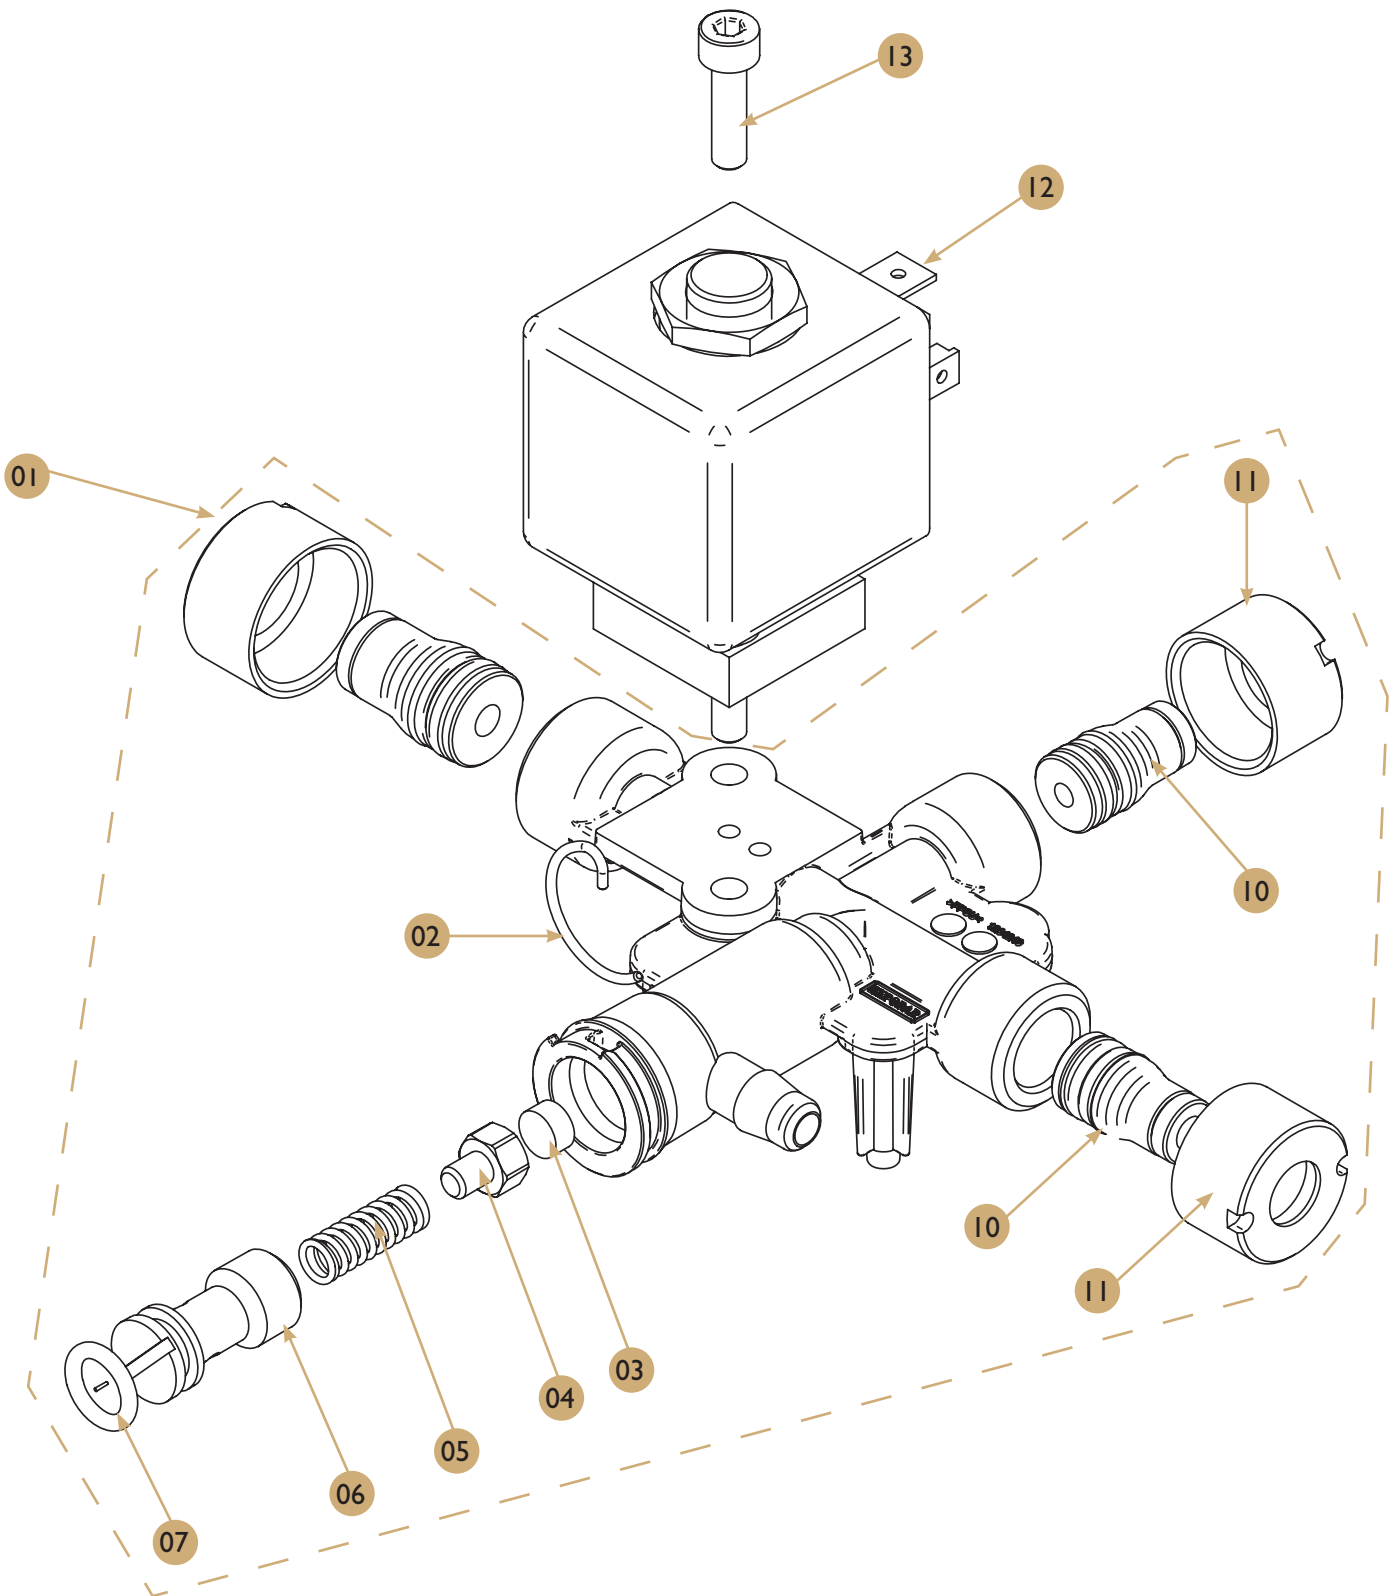

Thermic assembly

Drawing

Thermic assembly

Spare parts list

POS.	PCS	Part No.	Description
01	1	1264230	O-Ring Dia 44.44*3.5Mm Fkm Fda
02	1	C30000066	Boiler Ring Dia35mm
03	1	C35020001	Thermic Exchanger Dia35mm
04	2	1264231	O-Ring Dia 28*2.5Mm Fkm Fda
05	1	C30000090	Thermic Main Body D 35
06	4	25091240	Allen Screw 6*16 Din 912
07	1	1264232	Isolation Thermic Exchanger
08	1	25091212	Allen Srew 4*20 Din 912
09	1	60000112	Electrov. Group Parker 220V
10	1	1860051	Connector LgI_8tube Silicon
11	4	50000100	Viton Electrovalve Gasket
12	1	1364047	Plug Thermic Exchanger
13	1	50010020	13.2*18.2*2.5 1/4 Teflon Gasket
14	1	70000009	Tubular Group Filter
15	1	35010020	Copper Tube Diam 6*8*126
16	2	1264251	O-Ring Dia 3.68X1.75mm
17	2	1860050	Thermic Oring Holder
18	2	1264252	O-Ring Dia 7.5X1.5mm
19	2	1860046	Pressure Fitting Tube 4 Conic
20	2	1860045	Connector G1/4 M Press Conic
21	2	35021016	Teflon Tube 2*4
22	1	1264316	Bushing Gasket Teflon

Cappuccino set

Drawing

Cappuccino set

Spare parts list

POS.	PCS	Part No.	Description
01	1	70000034	Front Cappuccino Set
02	2	70000033	Body Cappuccino Set
03	1	70000035	Lid Cappuccino Set
04	1	70000031	Inlet Air & Steam Cappuccino Set
05	1	50000117	Gasket D7x2.5 Vmq-70
06	3	50000100	Viton Electrovalve Gasket
07	1	70000032	Milk Inlet Cappuccino Set
08	2	25200003	Screw For Plastic 3 X 8
09	1	70000061	Magnet D10x5
10	1	1364082	Milk Temperature Regulator M6

Manifold system

Drawing

Manifold system

Spare parts list

POS.	PCS	Part No.	Description
01	1	I264253C	Distributor Quartz I Gr
02	1	N/A	Bypass Closer
03	1	N/A	Flat Sealing Gasket Nbr 60 Sh Fda (D6x3)
04	1	N/A	Gasket Seat Of Bypass
05	1	N/A	Bypass Spring
06	1	N/A	Setting Screw Of Bypass
07	1	N/A	O-Ring 7.2 X 1.9 Fkm Green
08	1	N/A	Catridge Tube 6mm Legris
09	1	N/A	Shell Tube 6mm
10	2	N/A	Catridge Tube 4mm Legris
11	2	N/A	Shell Tube 4mm
12	1	60000105	Electrov.Base Plate Parker 220V
13	2	C25091211	Allen Screw M4x16 DIN 912