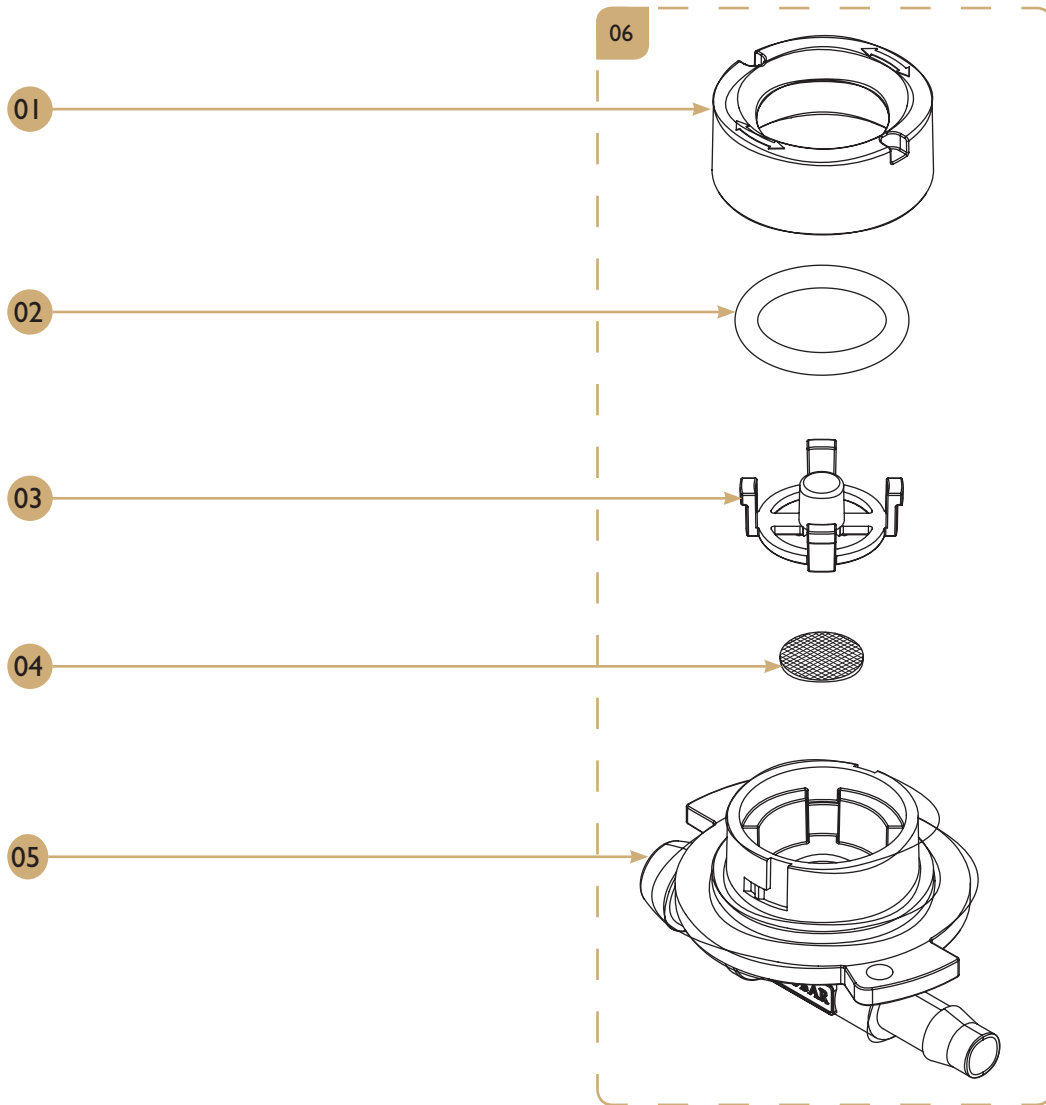

Capsule group Caffitaly

Drawing

01

02

15

Capsule group Caffitaly

Spare parts list

POS.	PCS	Part No.	Description
01	1	ESC81000	PORTACAPSULES CFT KIT AUTO-EJECT GROUP
02	1	ESC82000	CHAMBER CFT KIT AUTO-EJECT GROUP
03	1	30600009	AUTOMATIC ELBOW RACOR G1/8F - TUBE 4 FKM
04	1	50000112	GASKET D7x2 VMQ-70 (RED)
05	1	75200059	INF. NEEDLE AUTOEJECT GROUP
06	1	50000060	RETENTION GASKET AUTO-EJECT GROUP CFT
07	1	30210134	RETENTION RING AUTO-EJECT
08	1	75200057	NEEDLE SUPPORT CAPSULE CFT AUTOEJECT.
09	1	65000301	SETA VALVE PTFE EMULSIFYING
10	1	55000050	SPRING GASKET MUSHROOM TYPE
11	1	30370075	STEAM/WATER PIPE ROD
12	1	30210170	EXIT EMUL GROUP AUTO-EJECT
13	3	25200003	SCREW FOR PLASTIC 3 X 8
14	1	C30210081	GROUP LEVER
15	1	ESC80000	KIT GROUP AUTO-EJECT CAPSULE CFT

Capsule group Lavazza

Drawing

Capsule group Lavazza

Spare parts list

POS.	PCS	Part No.	Description
01	1	ESC81005	PORTACAPSULES LVZ KIT AUTO-EJECT GROUP
02	1	ESC82005	CHAMBER LVZ KIT AUTO-EJECT GROUP
03	1	30600009	AUTOMATIC ELBOW RACOR G1/8F - TUBE 4 FKM
04	1	50000112	GASKET D7x2 VMQ-70 (RED)
05	1	25096510	SCREW PHILIPS 4*8 (DIN 965)
06	1	75000015	SHOWER POD D-34
07	1	50000063	RETENTION GASKET AUTO-EJECT GROUP LVZ
08	1	30210134	RETENTION RING AUTO-EJECT
09	1	65000301	SETA VALVE PTFE EMULSIFYING
10	1	55000050	SPRING GASKET MUSHROOM TYPE
11	1	30370075	STEAM/WATER PIPE ROD
12	1	30210170	EXIT EMUL GROUP AUTO-EJECT
13	3	25200003	SCREW FOR PLASTIC 3 X 8
14	1	C30210081	GROUP LEVER
15	1	ESC80005	KIT FOR LVZ CAPSULE AUTOEXP.

Tank inlet

Drawing

Spare parts list

POS.	PCS	Part No.	Description
01	1	C30369202	Tank Distributor Cover
02	1	C50000134	Silicone O-Ring 17X3mm
03	1	C30369201	Tank Distributor Button
04	1	C70000005	Filter
05	1	C30369200	Tank Distributor Valve
06	1	C65000220	Tank Distributor Inlet Valve Assy.