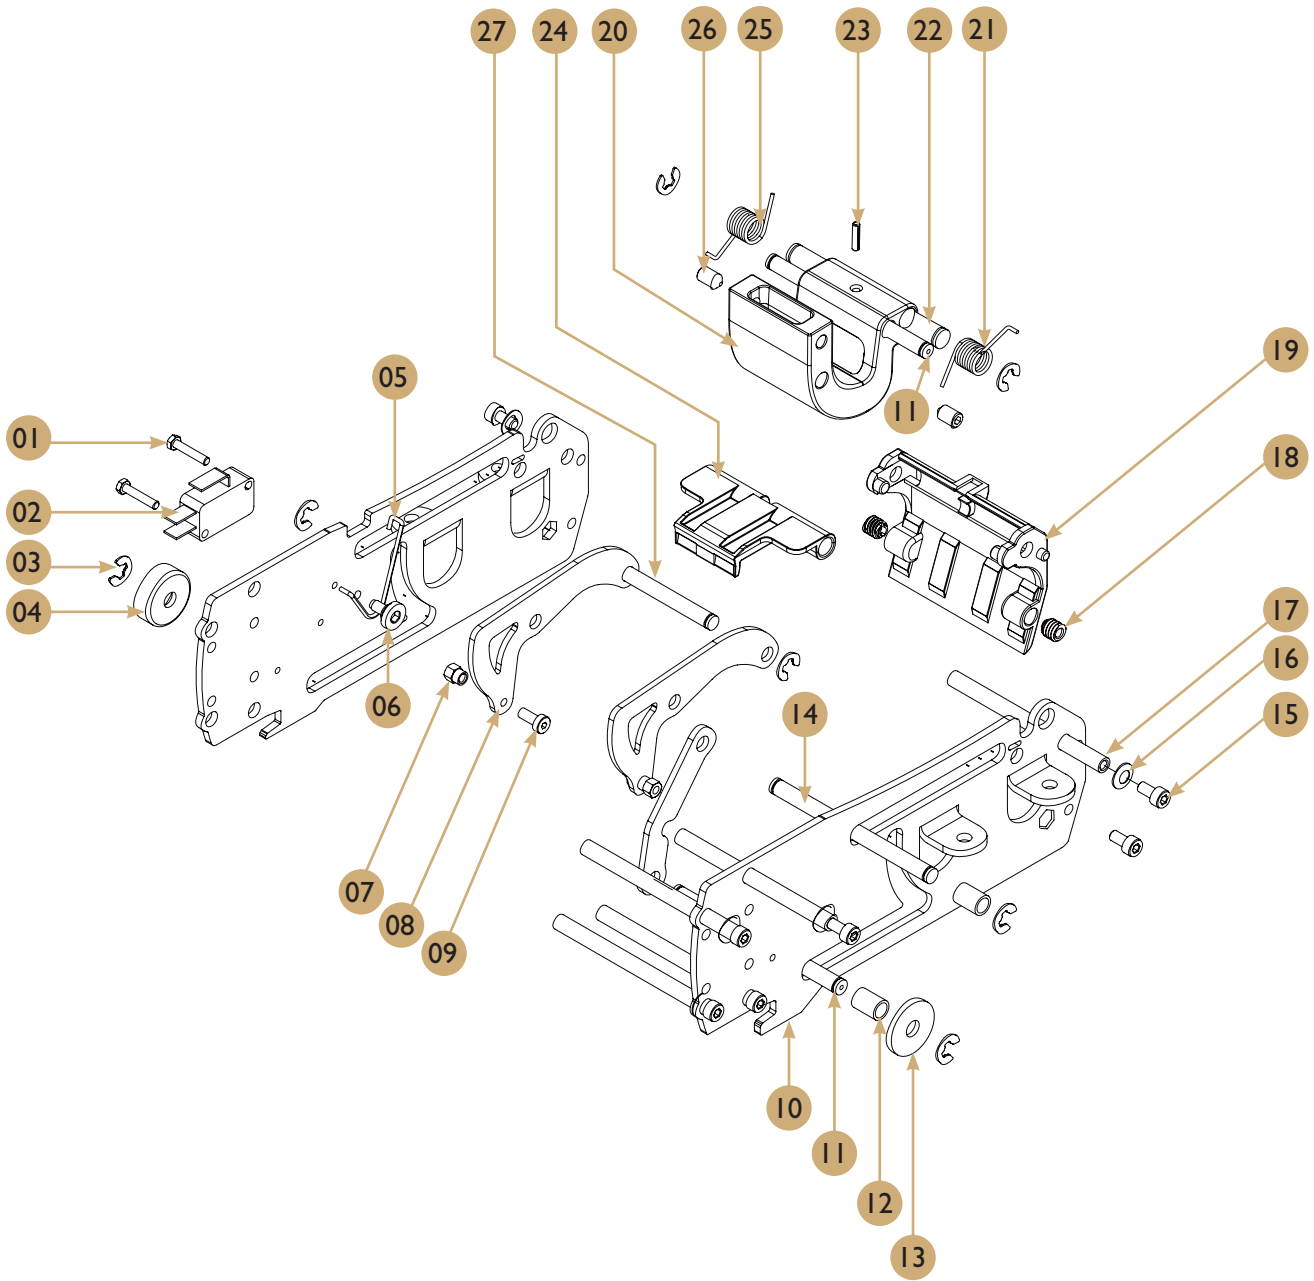

Manifold system

Drawing

Manifold system

Spare parts list

POS.	PCS	Part No.	Description
01	1	I264253C	Distributor Quartz I Gr
02	1	N/A	Bypass Closer
03	1	N/A	Flat Sealing Gasket Nbr 60 Sh Fda (D6x3)
04	1	N/A	Gasket Seat Of Bypass
05	1	N/A	Bypass Spring
06	1	N/A	Setting Screw Of Bypass
07	1	N/A	O-Ring 7.2 X 1.9 Fkm Green
08	1	N/A	Catridge Tube 6mm Legris
09	1	N/A	Shell Tube 6mm
10	2	N/A	Catridge Tube 4mm Legris
11	2	N/A	Shell Tube 4mm
12	1	60000105	Electrov.Base Plate Parker 220V
13	2	C25091211	Allen Screw M4x16 DIN 912

Capsule group chassis

Drawing

Capsule group chassis

Spare parts list

POS.	PCS	Part No.	Description
01	2	C25093331	Hexagon Head Screws M3*16
02	1	C60900031	Autoexp. Miniswitch 83160 G.
03	8	C25679906	Retaining Washers
04	1	C30210136	Stop Bushing D22x7
05	1	1364078	Spring Lock Left Capsule Group
06	2	1461044	Step screw M4, SUS430
07	2	C30210230	Stop Nut M4
08	2	C30210103	Articulated Arm Of Autoeject
09	2	C25798440	Hex Socket Head Cap Screws M4x10
10	1	C30210091	Right Panel Capsule Group
11	1	C30210121	Slide Axis D6x84
12	4	C30210135	Guide Cap D 8X11 Auto-Eject
13	1	C25012521	Stainless Steel Knob Washer
14	2	C30210120	Axis D 6*80 Auto-Eject Group
15	12	C25091200	Allen Screw 4X8 Din-912
16	10	C25209952	Disc Springs 5.2*10*0.4 Din2093
17	5	C30210110	Group Pin M4x77
18	2	C30210150	Insert Screw M4x8
19	1	C30210060	Group Rear Panel
20	1	C30210082	Group Lever Joint
21	1	C55020005	Torsion Spring Right
22	1	C30210124	Axis D 8*80 Auto-Eject Group
23	1	C25148124	Slotted Spring Pins 2,5X10 - Din
24	1	C30210070	Group Rear Cam
25	1	C55020006	Torsion Spring Left
26	2	C25091409	Allen Screw M6*10 Din914-A2
27	1	C30210122	Axis D6x54 Group Hinge