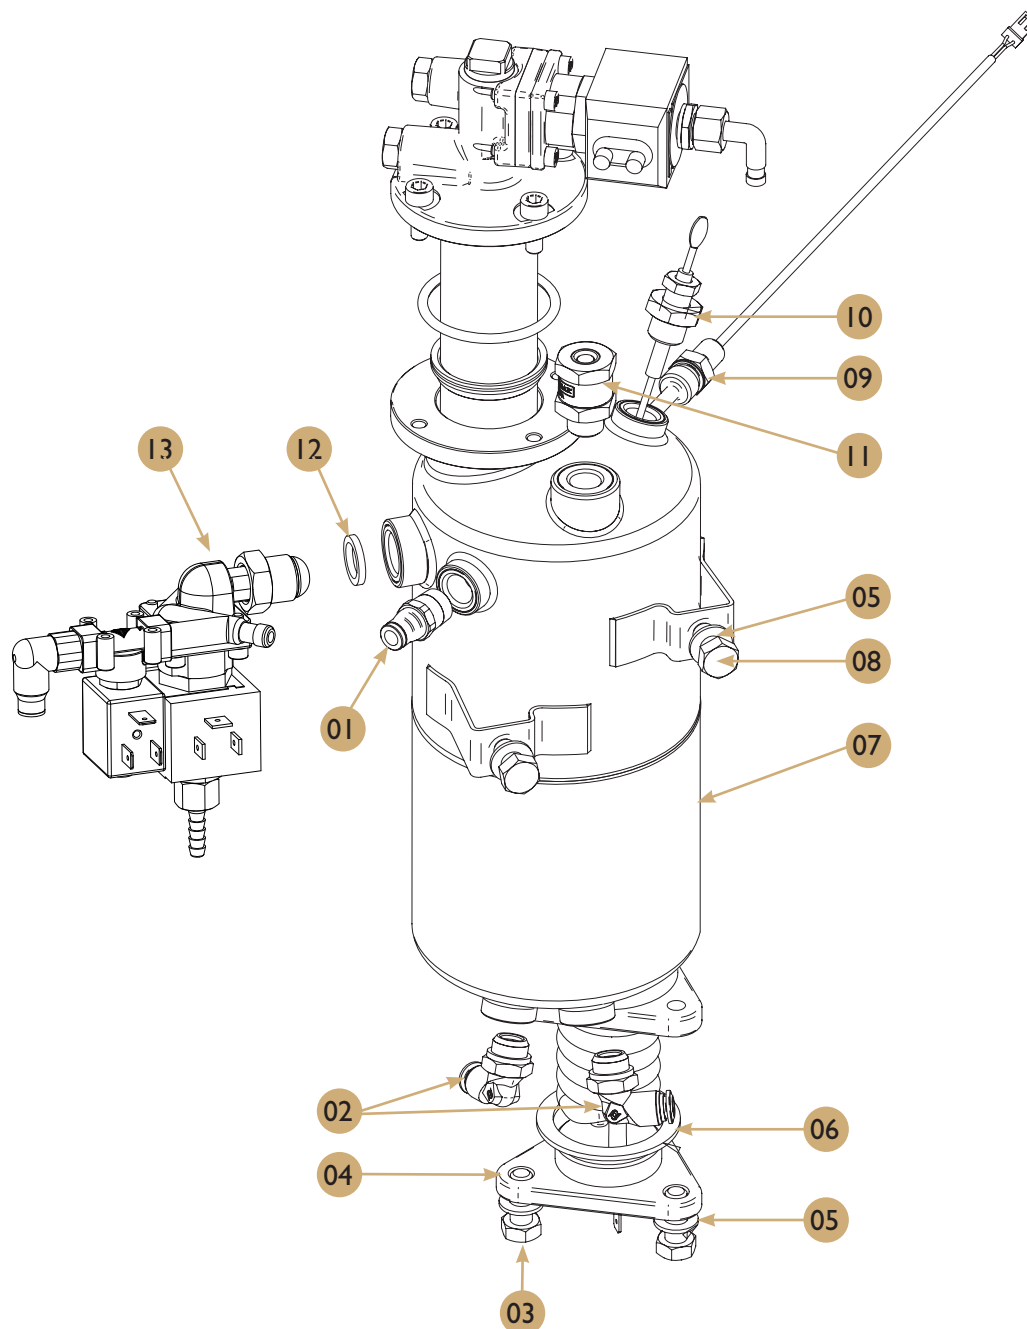

Boiler

Drawing

Boiler

Spare parts list

POS.	PCS	Part No.	Description
01	1	1860019	Straight Tube Connector G1/4 - 6
02	1	30600013	Automatic Elbow Racor G1/4 M
03	1	25093320	Hexagonal Head Screw 8*20
04	1	1660101	Element 2000W 240V
05	5	25012530	Flat Washer M-8 Din-125
06	1	50010030	40*52*2 Element Teflon Gasket
07	1	1362003	Boiler Tank
08	1	25093350	Hexagonal Head Screw 8X16
09	1	60100040	Water Level Probe 1/4
10	1	60100040	Water Level Probe 1/4 Brass
11	1	C65000200	Non Suction Valve
12	1	C50010020	13.2*18.2*2.5 1/4 TEFLON GASKET
13	1	2760184	Cappuccino Valve