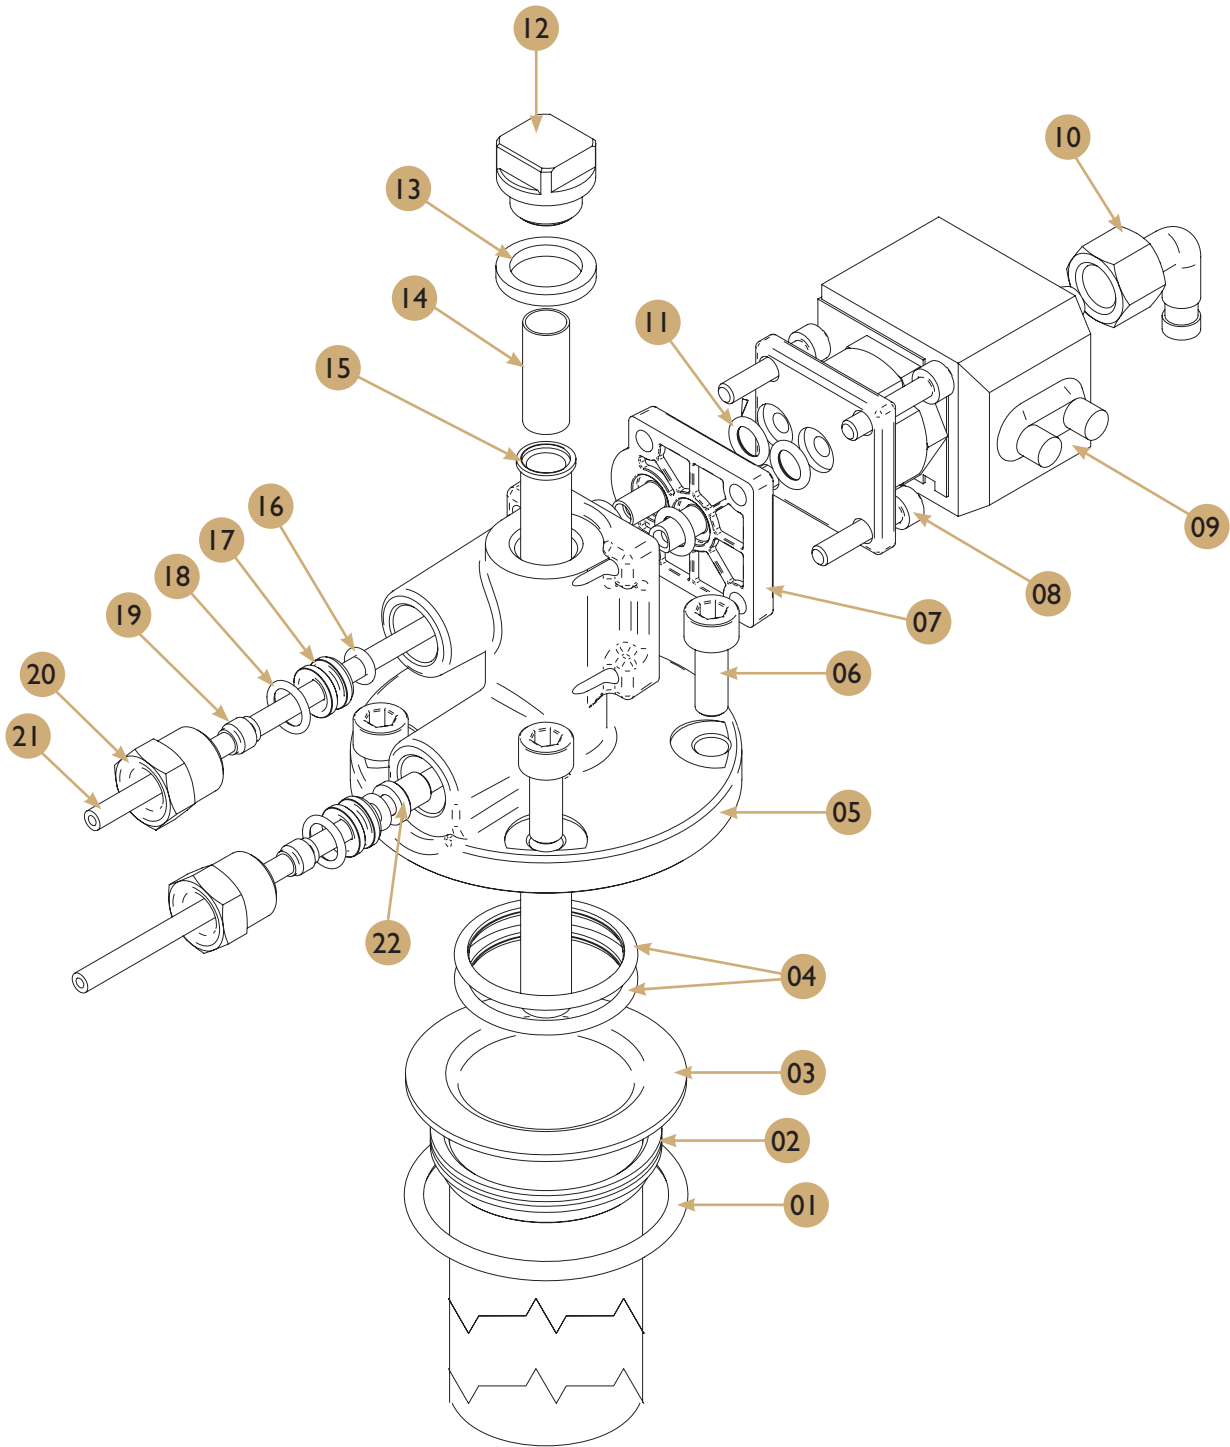

Boiler

Drawing

Boiler

Spare parts list

POS.	PCS	Part No.	Description
01	1	1860019	Straight Tube Connector G1/4 - 6
02	1	30600013	Automatic Elbow Racor G1/4 M
03	1	25093320	Hexagonal Head Screw 8*20
04	1	1660101	Element 2000W 240V
05	5	25012530	Flat Washer M-8 Din-125
06	1	50010030	40*52*2 Element Teflon Gasket
07	1	1362003	Boiler Tank
08	1	25093350	Hexagonal Head Screw 8X16
09	1	60100040	Water Level Probe 1/4
10	1	60100040	Water Level Probe 1/4 Brass
11	1	C65000200	Non Suction Valve
12	1	C50010020	13.2*18.2*2.5 1/4 TEFLON GASKET
13	1	2760184	Cappuccino Valve

Thermic assembly

Drawing

Thermic assembly

Spare parts list

POS.	PCS	Part No.	Description
01	1	1264230	O-Ring Dia 44.44*3.5Mm Fkm Fda
02	1	C30000066	Boiler Ring Dia35mm
03	1	C35020001	Thermic Exchanger Dia35mm
04	2	1264231	O-Ring Dia 28*2.5Mm Fkm Fda
05	1	C30000090	Thermic Main Body D 35
06	4	25091240	Allen Screw 6*16 Din 912
07	1	1264232	Isolation Thermic Exchanger
08	1	25091212	Allen Srew 4*20 Din 912
09	1	60000112	Electrov. Group Parker 220V
10	1	1860051	Connector LgI_8tube Silicon
11	4	50000100	Viton Electrovalve Gasket
12	1	1364047	Plug Thermic Exchanger
13	1	50010020	13.2*18.2*2.5 1/4 Teflon Gasket
14	1	70000009	Tubular Group Filter
15	1	35010020	Copper Tube Diam 6*8*126
16	2	1264251	O-Ring Dia 3.68X1.75mm
17	2	1860050	Thermic Oring Holder
18	2	1264252	O-Ring Dia 7.5X1.5mm
19	2	1860046	Pressure Fitting Tube 4 Conic
20	2	1860045	Connector G1/4 M Press Conic
21	2	35021016	Teflon Tube 2*4
22	1	1264316	Bushing Gasket Teflon