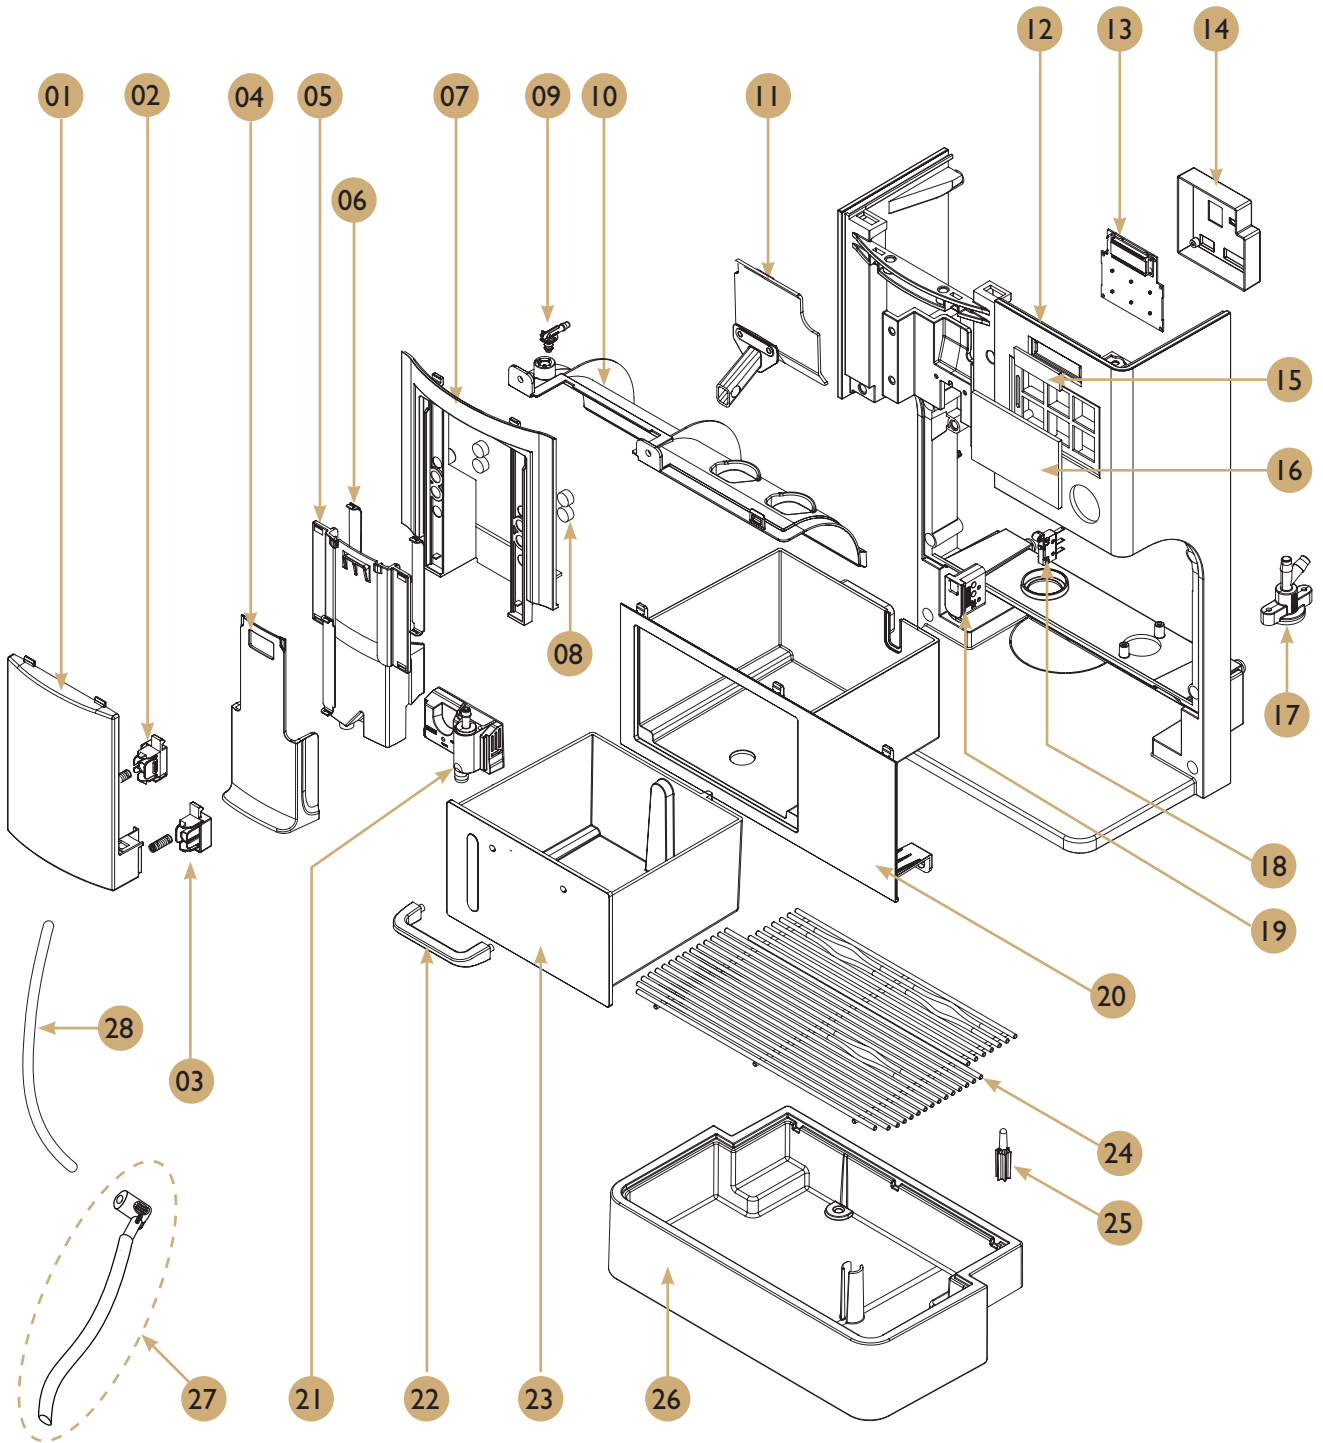

QUARTZ ONE TOUCH

TECHNICAL MANUAL

Electrical components

Part	Part No.	Description
	I660091	PCB Control Board Quartz Touch
	I660092	PCB Cappuccino Quartz One Touch
	C60800101	Static Relay 4-32
	C60100043	Adaptive Level Detection
	C60900043	Black Power Switch

Machine front

Drawing

Machine front

Spare parts list

POS.	PCS	Part No.	Description
01	1	1264345	Chromed Front Cover
02	1	1264229	Front Clip Right
03	1	1264256	Front Clip Left
04	1	1264249	Chromed Slider Trim Two Spout
05	1	1264248	Chromed Slider Front Two Spout
06	2	C200100220	Sheetmetal Slides
07	1	1264343	Front Panel
08	4	C70000061	Magnets
09	1	1264233	Top Front Cleaning Port Adapto
10	1	1264354	Splash Panel
11	1	1264348	Coffee Spout
12a	1	1264342	Display Trim Panel White
12b	1	1264258	Display Trim Panel Black
13	1	1660094	Touchpad
14	1	1264349	Touchpad Cover
15	1	1264263	Display Cover
16	1	1660095	Keypad
17	1	1264337	Group Jet Breaker (One Touch)
17	1	C30000046	Group Jet Breaker (Classic)
18	1	6165032	Microswitch
19	1	1264220	Microswitch Housing
20	1	1264346	Lower Front Cover
21	1	70000030	Cappuccino Set (One Touch only)
22	1	C70000027	Chromed Handle
23	1	1264350	Capsule Box
24	1	1364085	Drip Grill
25	1	10003126	Drip Tray Float
26	1	1264347	Drip Tray
27	1	2760311	Milk System Cleaning Connector w/300mm Sil. Hose
28	1	C35021000	Silicon Milk Inlet Hose Dia. 4*7mm x 600mm

Machine

Drawing

Machine

Spare parts list

POS.	PCS	Part No.	Description
01	1	261656	Side Panel Left
02	2	C50000052	End Gasket d. I I
03	1	2760096	Top Frame Assy.
04	1	C10004180	Cup Tray Stainless Steel
05	1	C10004100	Back Panel
06	1	261655	Side Panel Right
07	1	C70001005	Drain Cup
08	1	261654	Chassis Base
09	1	N/A	Chassis Assembly
10	1	C10004260	Capacitive Level Probe Support Sys.
11	1	C20010240	Miniswitch Support Tank Cover Quartz
12	1	C70001002	Threadless Drain Cup
13	1	2760201	Tube Guide Assy.
14	4	C70000041	Leg-d-30
15	1	1264344	Tank Divider Panel
16	1	261652	Support Panel Electrical