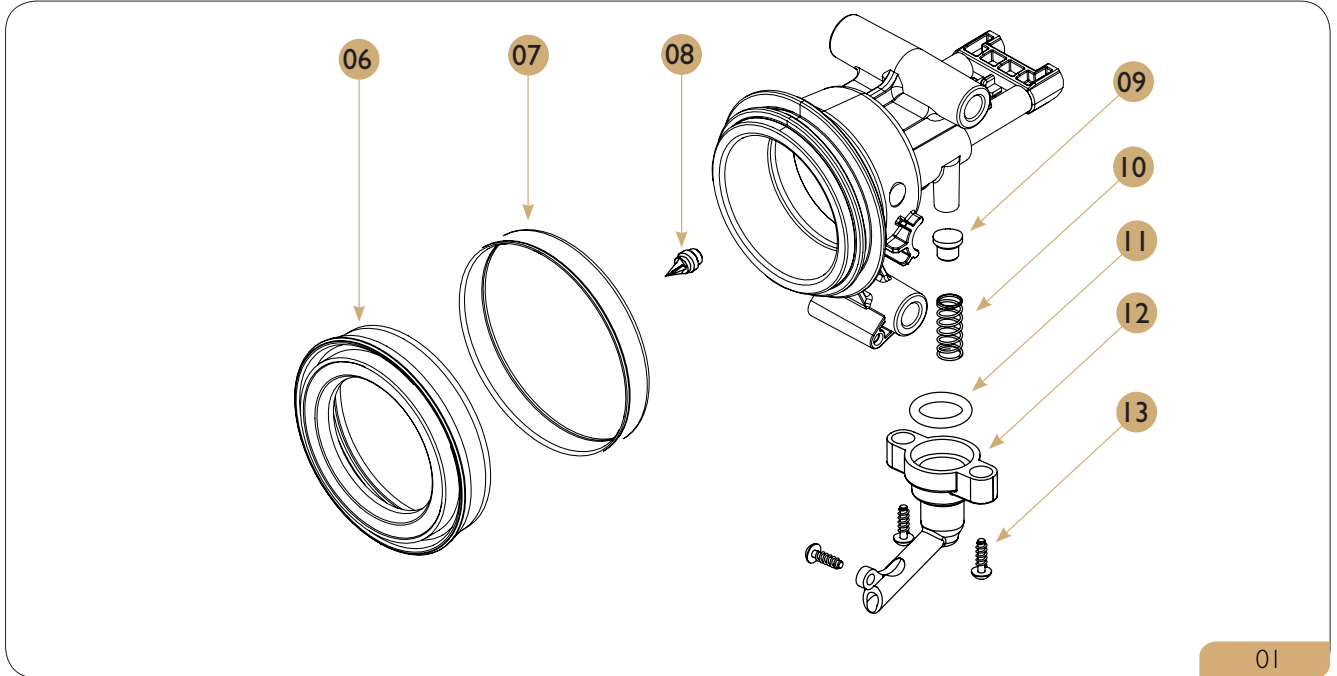

Capsule group Caffitaly

Drawing

01