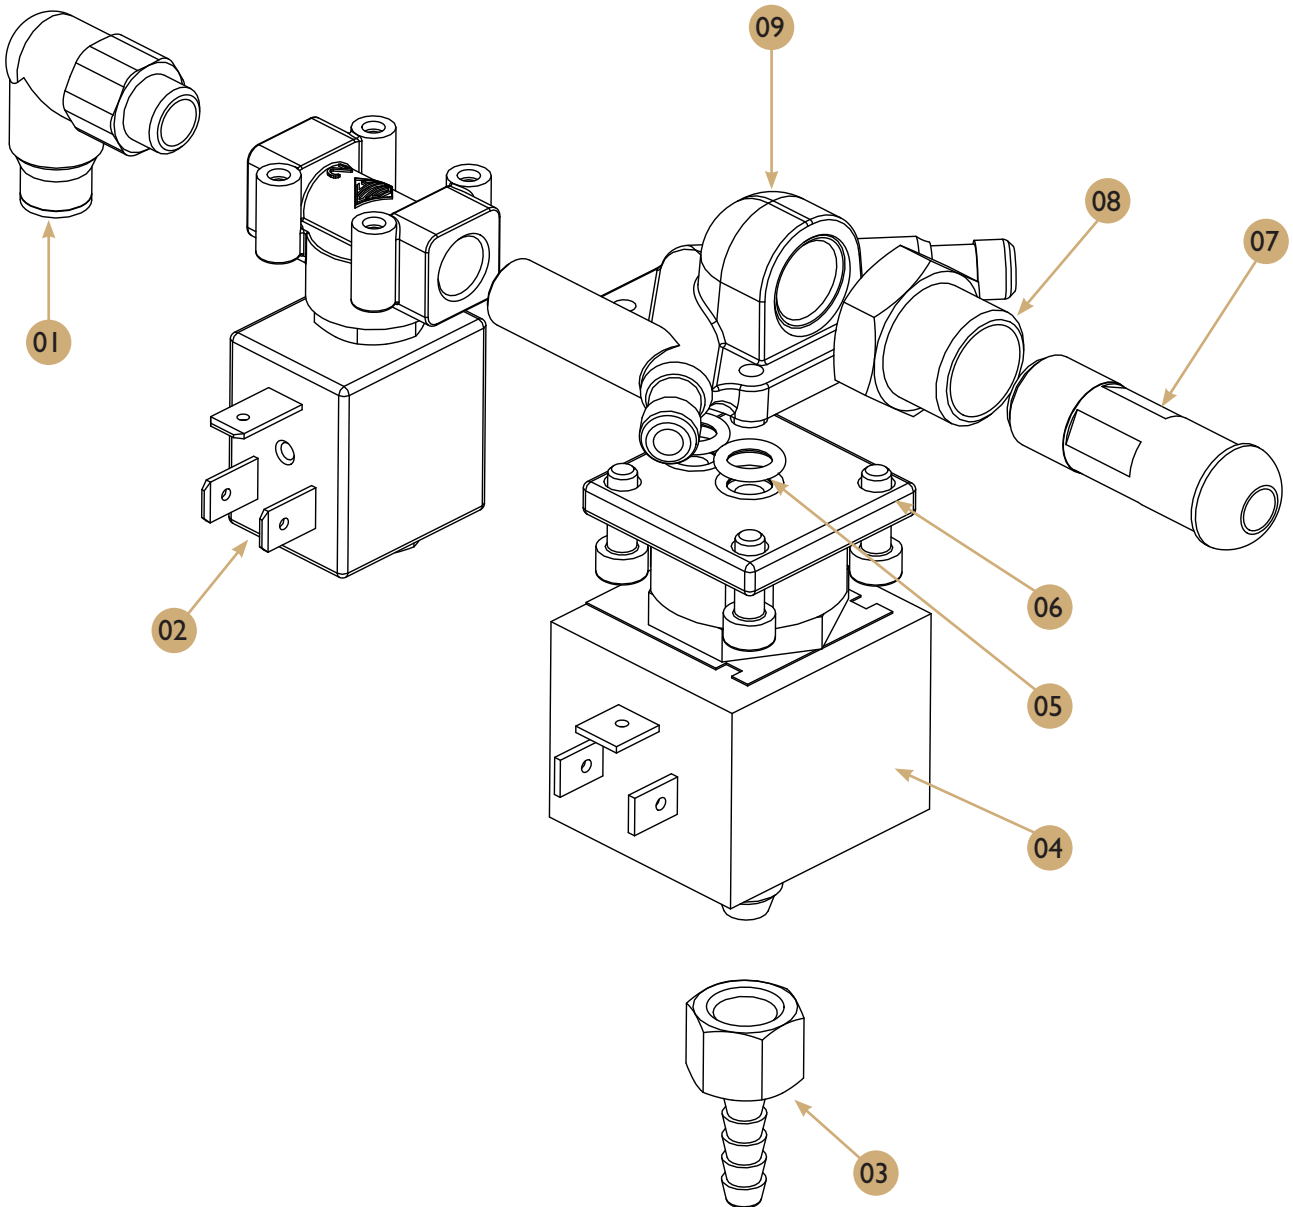

Cappuccino distributor

Drawing

Cappuccino distributor

Spare parts list

POS.	PCS	Part No.	Description
01	1	1860067	Pump Tube 6, Male Bend
02	1	1660099	Solenoid Valve 2 Way 230V Plastic
03	1	30700000	Pin 1/8 Tube 6
04	1	1660129	Electrov. Group Parker 220V
05	2	50000100	Viton Electrovalve Gasket
06	4	25091210	Allen Screw 4X12 Din 912
07	1	1364059	Solenoid Cappuccino Holder
08	1	1860052	Connector G3_8 Solenoid Cappuccino
09	1	1860055	Connector Base 4 Way