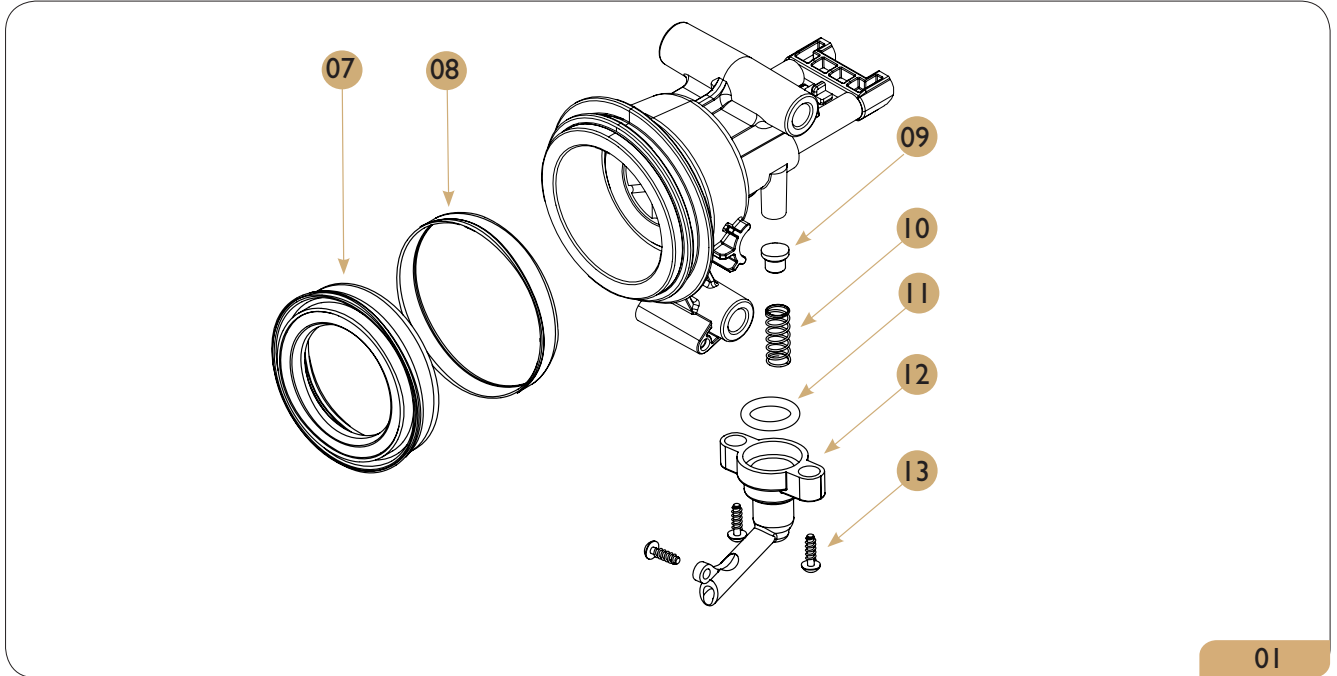

Capsule group Lavazza

Drawing

Capsule group Lavazza

Spare parts list

POS.	PCS	Part No.	Description
01	1	ESC81005	PORTACAPSULES LVZ KIT AUTO-EJECT GROUP
02	1	ESC82005	CHAMBER LVZ KIT AUTO-EJECT GROUP
03	1	30600009	AUTOMATIC ELBOW RACOR G1/8F - TUBE 4 FKM
04	1	50000112	GASKET D7x2 VMQ-70 (RED)
05	1	25096510	SCREW PHILIPS 4*8 (DIN 965)
06	1	75000015	SHOWER POD D-34
07	1	50000063	RETENTION GASKET AUTO-EJECT GROUP LVZ
08	1	30210134	RETENTION RING AUTO-EJECT
09	1	65000301	SETA VALVE PTFE EMULSIFYING
10	1	55000050	SPRING GASKET MUSHROOM TYPE
11	1	30370075	STEAM/WATER PIPE ROD
12	1	30210170	EXIT EMUL GROUP AUTO-EJECT
13	3	25200003	SCREW FOR PLASTIC 3 X 8
14	1	C30210081	GROUP LEVER
15	1	ESC80005	KIT FOR LVZ CAPSULE AUTOEXP.