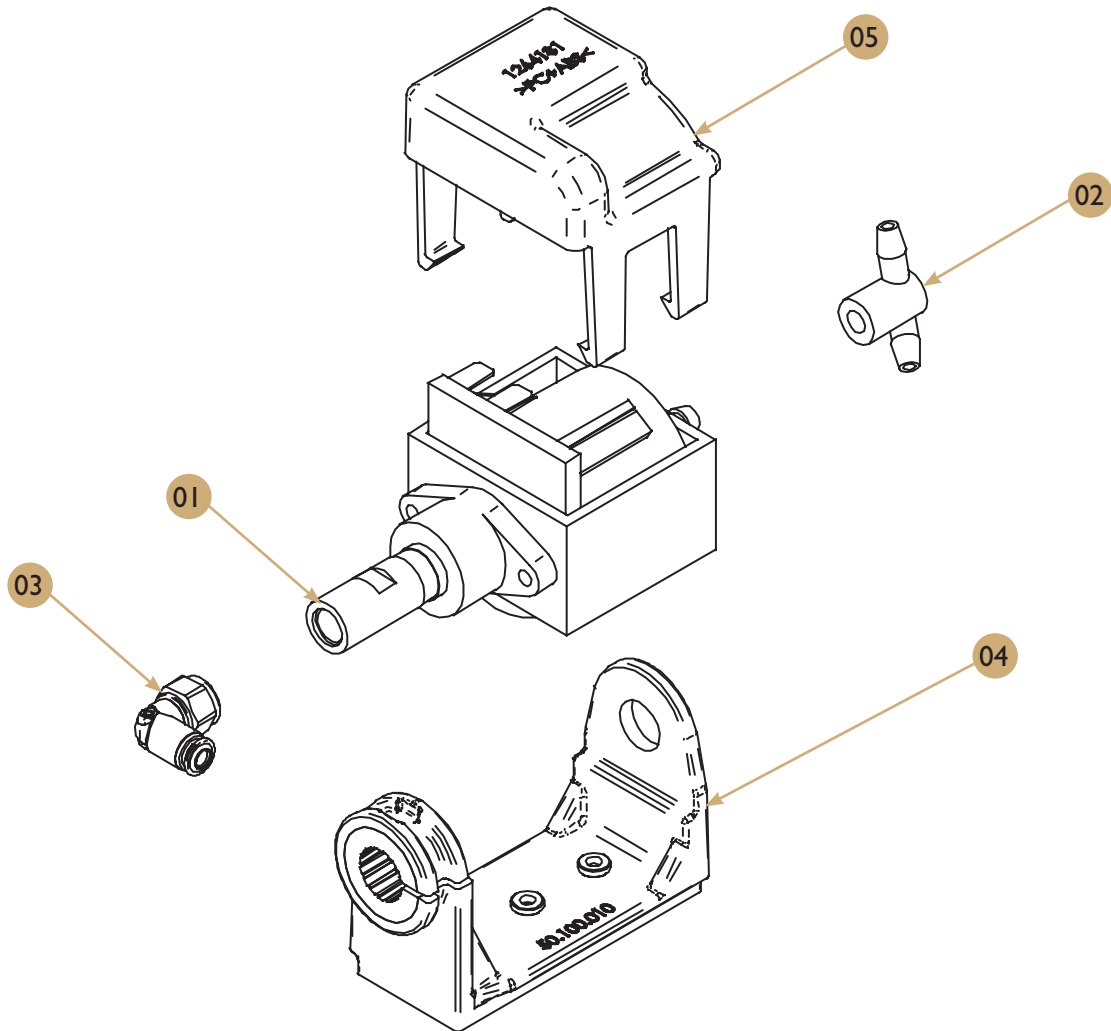

Capsule group Lavazza

Drawing

Capsule group Lavazza

Spare parts list

POS.	PCS	Part No.	Description
01	1	ESC81005	PORTACAPSULES LVZ KIT AUTO-EJECT GROUP
02	1	ESC82005	CHAMBER LVZ KIT AUTO-EJECT GROUP
03	1	30600009	AUTOMATIC ELBOW RACOR G1/8F - TUBE 4 FKM
04	1	50000112	GASKET D7x2 VMQ-70 (RED)
05	1	25096510	SCREW PHILIPS 4*8 (DIN 965)
06	1	75000015	SHOWER POD D-34
07	1	50000063	RETENTION GASKET AUTO-EJECT GROUP LVZ
08	1	30210134	RETENTION RING AUTO-EJECT
09	1	65000301	SETA VALVE PTFE EMULSIFYING
10	1	55000050	SPRING GASKET MUSHROOM TYPE
11	1	30370075	STEAM/WATER PIPE ROD
12	1	30210170	EXIT EMUL GROUP AUTO-EJECT
13	3	25200003	SCREW FOR PLASTIC 3 X 8
14	1	C30210081	GROUP LEVER
15	1	ESC80005	KIT FOR LVZ CAPSULE AUTOEXP.

Tank inlet

Drawing

Spare parts list

POS.	PCS	Part No.	Description
01	1	C30369202	Tank Distributor Cover
02	1	C50000134	Silicone O-Ring 17X3mm
03	1	C30369201	Tank Distributor Button
04	1	C70000005	Filter
05	1	C30369200	Tank Distributor Valve
06	1	C65000220	Tank Distributor Inlet Valve Assy.

Vibration pump

Drawing

Spare parts list

POS.	PCS	Part No.	Description
01	1	C6000040	Office pump 220V 50Hz
02	1	1264340	Connector T for Vibration Pump
03	1	1860061	Connector L male G1/8-Tube 4 Rotate
04	1	C1264324	Support Rubber Vibration Pump
05	1	C1264181	Pump Cover