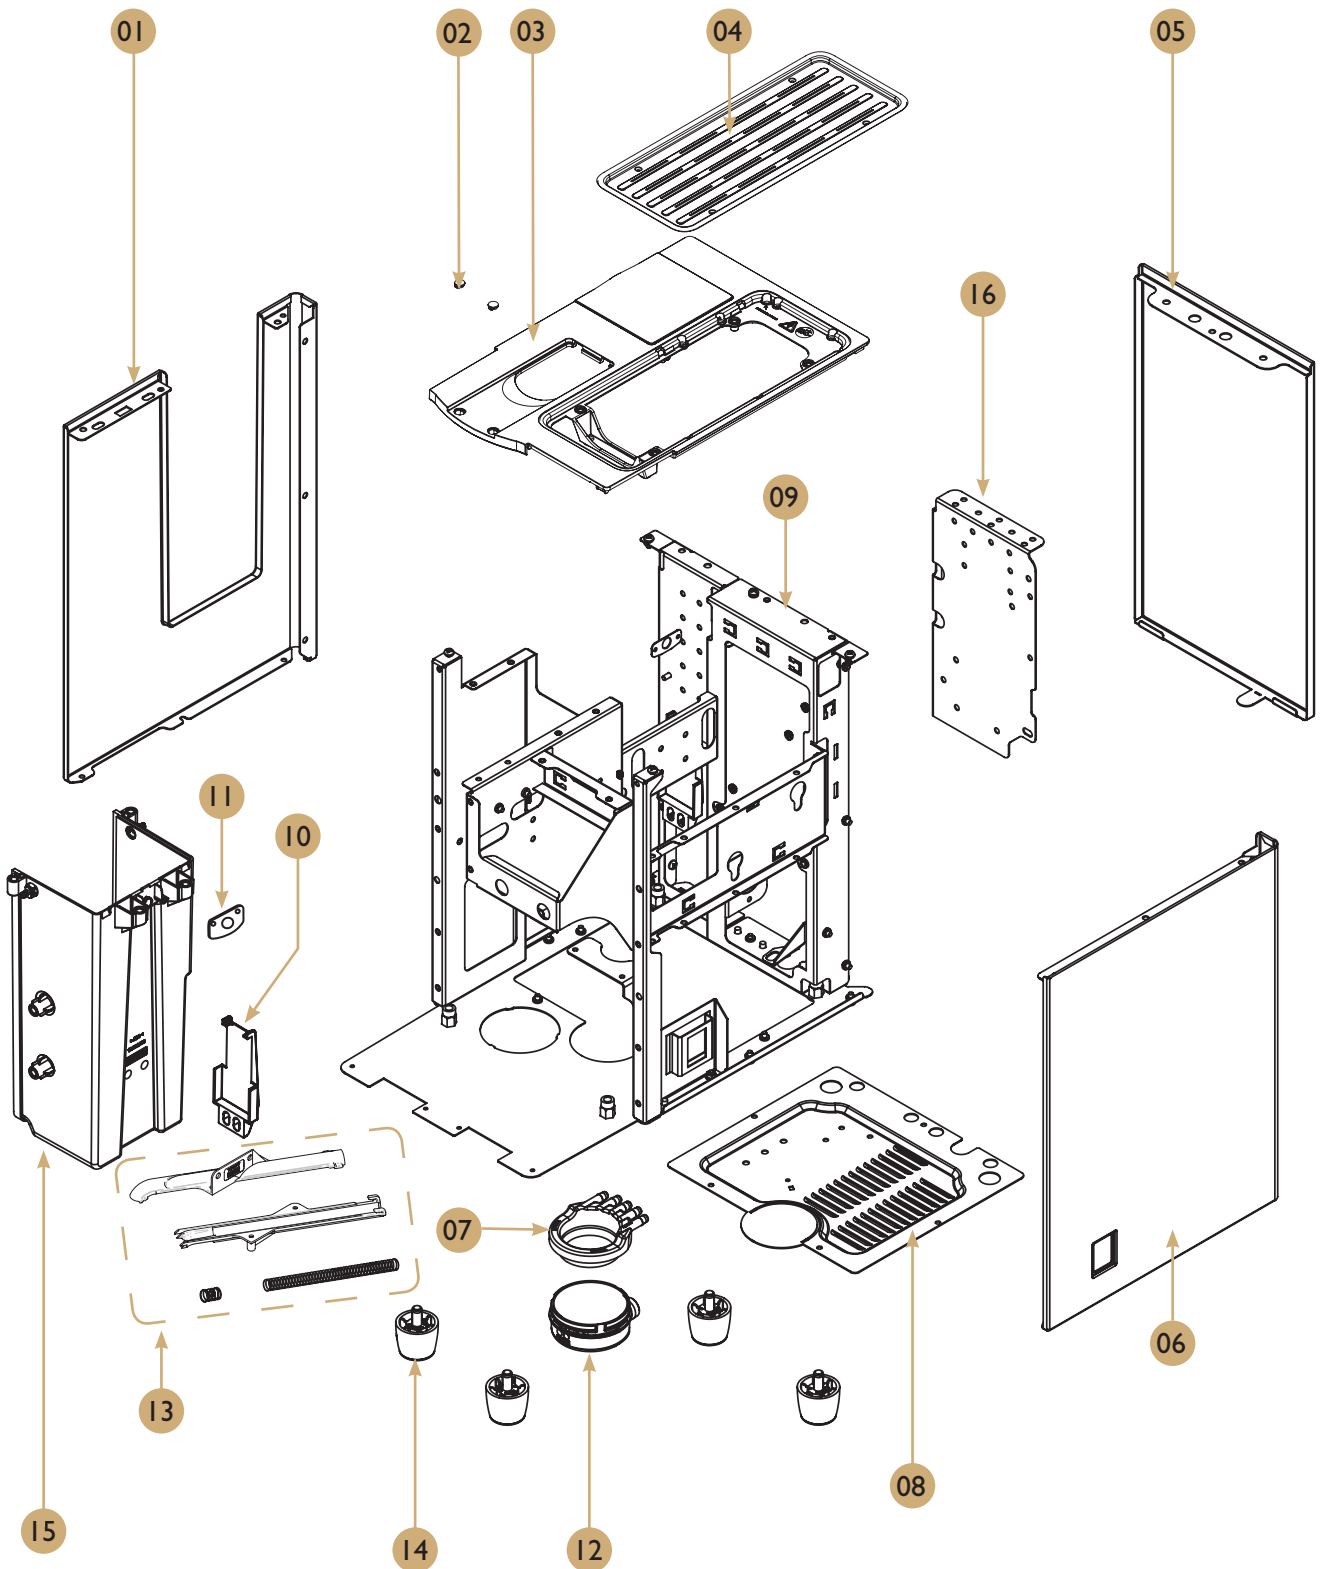

QUARTZ ONE TOUCH

TECHNICAL MANUAL

Electrical components

Part	Part No.	Description
	I660091	PCB Control Board Quartz Touch
	I660092	PCB Cappuccino Quartz One Touch
	C60800101	Static Relay 4-32
	C60100043	Adaptive Level Detection
	C60900043	Black Power Switch

Machine front

Drawing

Machine front

Spare parts list

POS.	PCS	Part No.	Description
01	1	1264345	Chromed Front Cover
02	1	1264229	Front Clip Right
03	1	1264256	Front Clip Left
04	1	1264249	Chromed Slider Trim Two Spout
05	1	1264248	Chromed Slider Front Two Spout
06	2	C200100220	Sheetmetal Slides
07	1	1264343	Front Panel
08	4	C70000061	Magnets
09	1	1264233	Top Front Cleaning Port Adapto
10	1	1264354	Splash Panel
11	1	1264348	Coffee Spout
12a	1	1264342	Display Trim Panel White
12b	1	1264258	Display Trim Panel Black
13	1	1660094	Touchpad
14	1	1264349	Touchpad Cover
15	1	1264263	Display Cover
16	1	1660095	Keypad
17	1	1264337	Group Jet Breaker (One Touch)
17	1	C30000046	Group Jet Breaker (Classic)
18	1	6165032	Microswitch
19	1	1264220	Microswitch Housing
20	1	1264346	Lower Front Cover
21	1	70000030	Cappuccino Set (One Touch only)
22	1	C70000027	Chromed Handle
23	1	1264350	Capsule Box
24	1	1364085	Drip Grill
25	1	10003126	Drip Tray Float
26	1	1264347	Drip Tray
27	1	2760311	Milk System Cleaning Connector w/300mm Sil. Hose
28	1	C35021000	Silicon Milk Inlet Hose Dia. 4*7mm x 600mm

Machine

Drawing

Machine

Spare parts list

POS.	PCS	Part No.	Description
01	1	261656	Side Panel Left
02	2	C50000052	End Gasket d. I I
03	1	2760096	Top Frame Assy.
04	1	C10004180	Cup Tray Stainless Steel
05	1	C10004100	Back Panel
06	1	261655	Side Panel Right
07	1	C70001005	Drain Cup
08	1	261654	Chassis Base
09	1	N/A	Chassis Assembly
10	1	C10004260	Capacitive Level Probe Support Sys.
11	1	C20010240	Miniswitch Support Tank Cover Quartz
12	1	C70001002	Threadless Drain Cup
13	1	2760201	Tube Guide Assy.
14	4	C70000041	Leg-d-30
15	1	1264344	Tank Divider Panel
16	1	261652	Support Panel Electrical