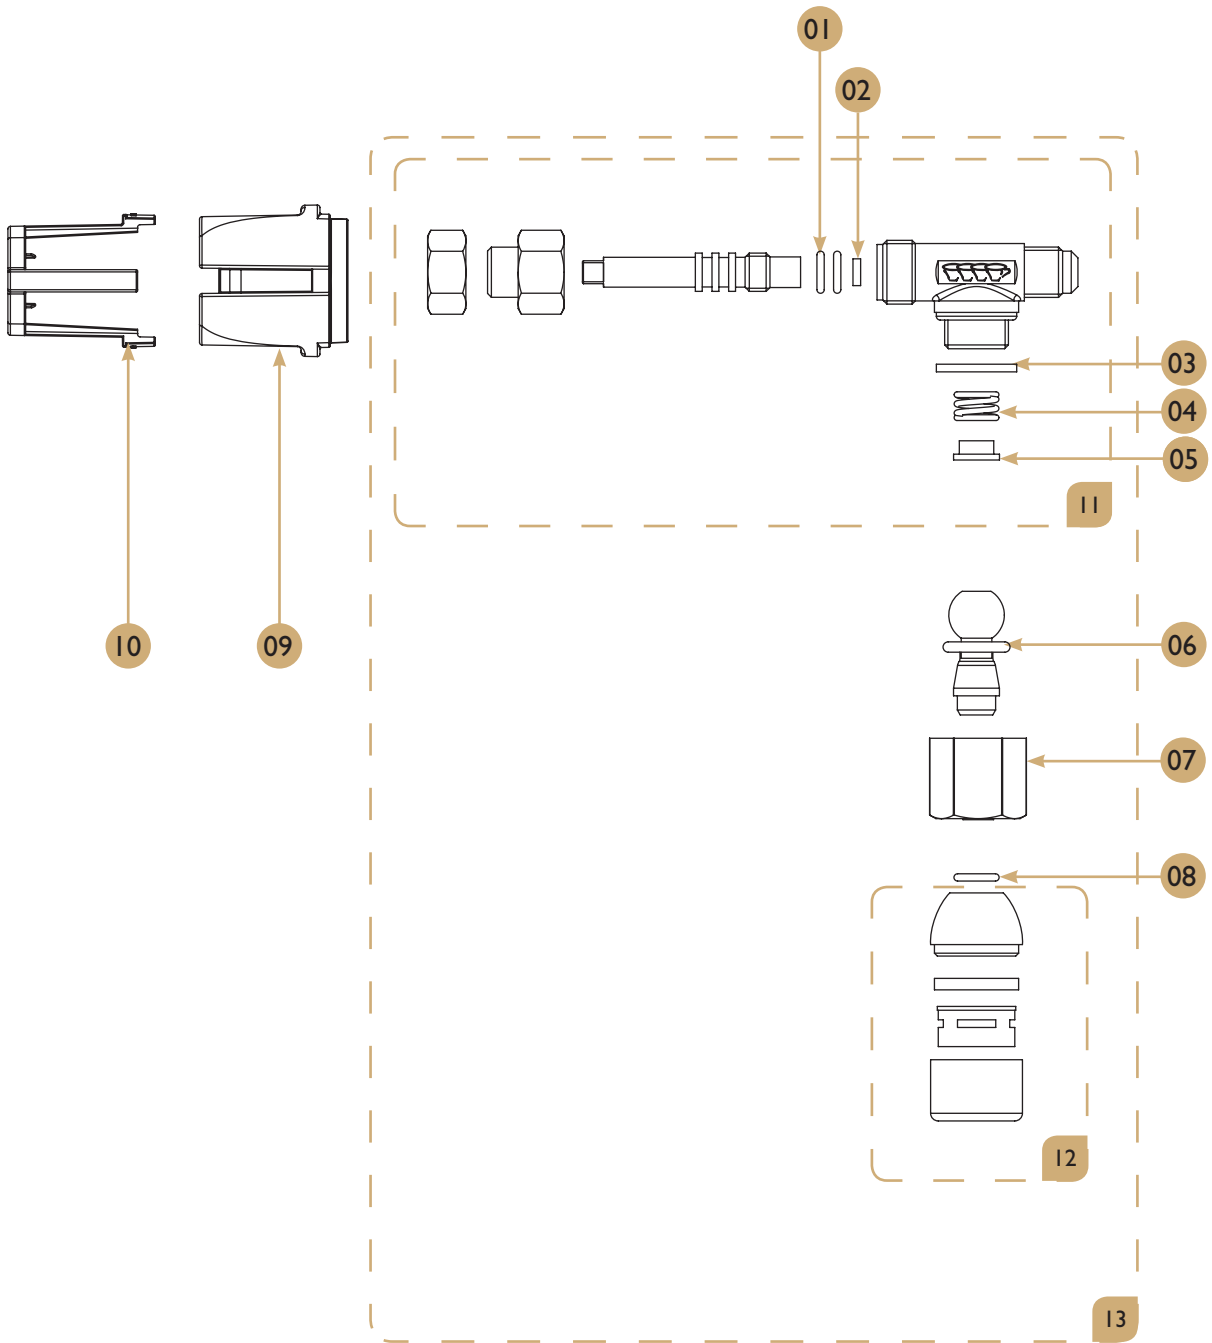

Vibration pump

Drawing

Spare parts list

POS.	PCS	Part No.	Description
01	1	C6000040	Office pump 220V 50Hz
02	1	1264340	Connector T for Vibration Pump
03	1	1860061	Connector L male G1/8-Tube 4 Rotate
04	1	C1264324	Support Rubber Vibration Pump
05	1	C1264181	Pump Cover

Water tank

Drawing

Water tank

Spare parts list

POS.	PCS	Part No.	Description
01	1	10004250	Tank Handle
02	1	1264355	Water Tank
03	1	2760265	Tank Valve Kit
04	1	2760065	Tank Assembly

Water tap

Drawing

Water tap

Spare parts list

POS.	PCS	Part No.	Description
01	2	N/A	Tap Shaft Gasket
02	1	N/A	Tap Closing Disc
03	1	N/A	Tap Steam/Water Gasket Teflon
04	1	N/A	Spring Steam/Water Tap
05	1	N/A	Tap Steam/Water Gasket Brass
06	1	N/A	O-Ring 12.1X2.7mm
07	1	N/A	Nut 3/8
08	1	N/A	O-Ring 8 X 1.9
09	1	C40000071	Steam/Water Tap Knob
10	1	C30370122	Monogrammed Knob
11	1	C15000336	Tap Body Assy.
12	1	C30000050	Nozzle Assy.
13	1	C15000331	Water Tap Assy.

Steam wand

Drawing

Steam wand

Spare parts list

POS.	PCS	Part No.	Description
01	2	N/A	Tap Shaft Gasket
02	1	N/A	Tap Closing Disc
03	1	N/A	Tap Steam/Water Gasket Teflon
04	1	N/A	Spring Steam/Water Tap
05	1	N/A	Tap Steam/Water Gasket Brass
06	1	N/A	O-Ring 12.1X2.7mm
07	1	N/A	Nut 3/8
08	1	N/A	Internal Spring (7X146x0,5)
09	1	N/A	Tube PTFE 4-6
10	1	N/A	O-Ring 6X1
11	1	C30370185	Steam Tap Nozzle 2H M8.5 With O-ring
12	1	C35010086	Steam Pipe
13	1	C15000339	Steam Wand Assy.
14	1	C15000336	Tap Body Assy.
15	1	C40000071	Steam/Water Tap Knob
16	1	C30370132	Monogrammed Knob