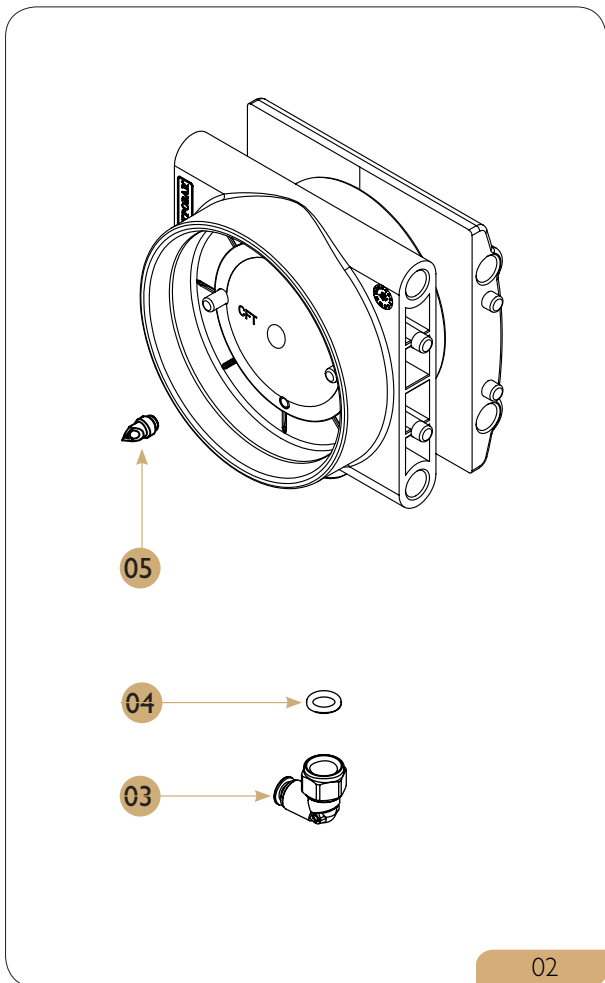

Capsule group Caffitaly

Drawing

01

02

15