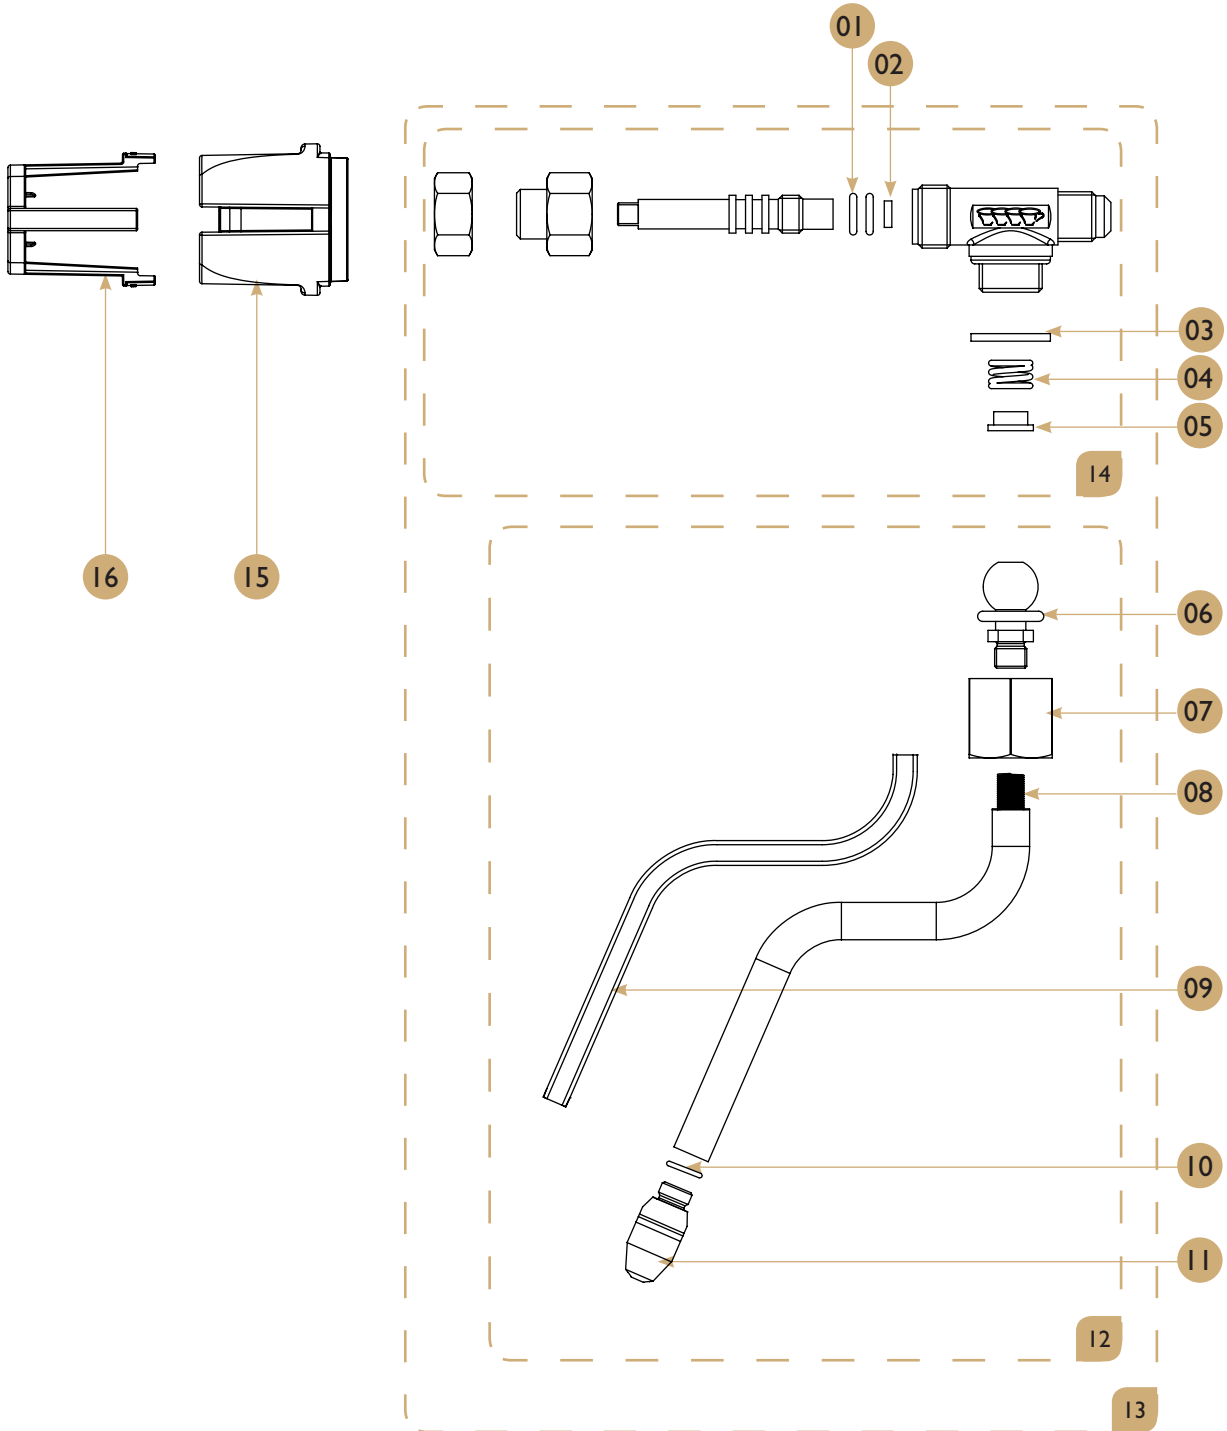

Vibration pump

Drawing

Spare parts list

POS.	PCS	Part No.	Description
01	1	C6000040	Office pump 220V 50Hz
02	1	1264340	Connector T for Vibration Pump
03	1	1860061	Connector L male G1/8-Tube 4 Rotate
04	1	C1264324	Support Rubber Vibration Pump
05	1	C1264181	Pump Cover

Water tank

Drawing

Water tank

Spare parts list

POS.	PCS	Part No.	Description
01	1	10004250	Tank Handle
02	1	1264355	Water Tank
03	1	2760265	Tank Valve Kit
04	1	2760065	Tank Assembly

Water tap

Drawing

Water tap

Spare parts list

POS.	PCS	Part No.	Description
01	2	N/A	Tap Shaft Gasket
02	1	N/A	Tap Closing Disc
03	1	N/A	Tap Steam/Water Gasket Teflon
04	1	N/A	Spring Steam/Water Tap
05	1	N/A	Tap Steam/Water Gasket Brass
06	1	N/A	O-Ring 12.1X2.7mm
07	1	N/A	Nut 3/8
08	1	N/A	O-Ring 8 X 1.9
09	1	C40000071	Steam/Water Tap Knob
10	1	C30370122	Monogrammed Knob
11	1	C15000336	Tap Body Assy.
12	1	C30000050	Nozzle Assy.
13	1	C15000331	Water Tap Assy.

Steam wand

Drawing

Steam wand

Spare parts list

POS.	PCS	Part No.	Description
01	2	N/A	Tap Shaft Gasket
02	1	N/A	Tap Closing Disc
03	1	N/A	Tap Steam/Water Gasket Teflon
04	1	N/A	Spring Steam/Water Tap
05	1	N/A	Tap Steam/Water Gasket Brass
06	1	N/A	O-Ring 12.1X2.7mm
07	1	N/A	Nut 3/8
08	1	N/A	Internal Spring (7X146x0,5)
09	1	N/A	Tube PTFE 4-6
10	1	N/A	O-Ring 6X1
11	1	C30370185	Steam Tap Nozzle 2H M8.5 With O-ring
12	1	C35010086	Steam Pipe
13	1	C15000339	Steam Wand Assy.
14	1	C15000336	Tap Body Assy.
15	1	C40000071	Steam/Water Tap Knob
16	1	C30370132	Monogrammed Knob