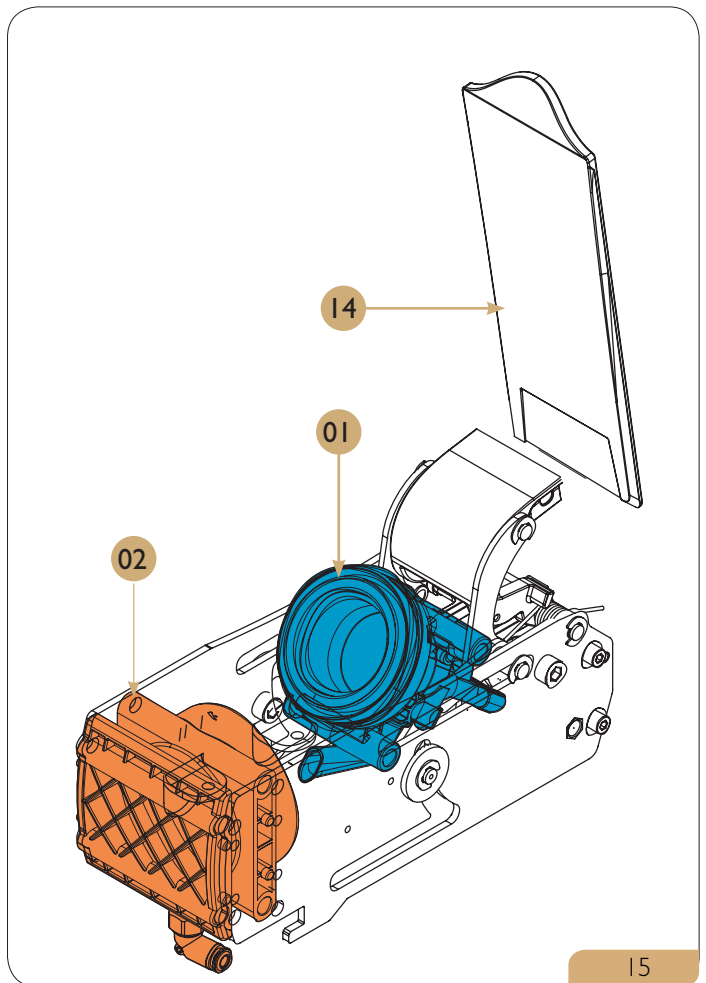

Capsule group chassis

Drawing

Capsule group chassis

Spare parts list

POS.	PCS	Part No.	Description
01	2	C25093331	Hexagon Head Screws M3*16
02	1	C60900031	Autoexp. Miniswitch 83160 G.
03	8	C25679906	Retaining Washers
04	1	C30210136	Stop Bushing D22x7
05	1	1364078	Spring Lock Left Capsule Group
06	2	1461044	Step screw M4, SUS430
07	2	C30210230	Stop Nut M4
08	2	C30210103	Articulated Arm Of Autoeject
09	2	C25798440	Hex Socket Head Cap Screws M4x10
10	1	C30210091	Right Panel Capsule Group
11	1	C30210121	Slide Axis D6x84
12	4	C30210135	Guide Cap D 8X11 Auto-Eject
13	1	C25012521	Stainless Steel Knob Washer
14	2	C30210120	Axis D 6*80 Auto-Eject Group
15	12	C25091200	Allen Screw 4X8 Din-912
16	10	C25209952	Disc Springs 5.2*10*0.4 Din2093
17	5	C30210110	Group Pin M4x77
18	2	C30210150	Insert Screw M4x8
19	1	C30210060	Group Rear Panel
20	1	C30210082	Group Lever Joint
21	1	C55020005	Torsion Spring Right
22	1	C30210124	Axis D 8*80 Auto-Eject Group
23	1	C25148124	Slotted Spring Pins 2,5X10 - Din
24	1	C30210070	Group Rear Cam
25	1	C55020006	Torsion Spring Left
26	2	C25091409	Allen Screw M6*10 Din914-A2
27	1	C30210122	Axis D6x54 Group Hinge

Capsule group Caffitaly

Drawing

01

02

15

Capsule group Caffitaly

Spare parts list

POS.	PCS	Part No.	Description
01	1	ESC81000	PORTACAPSULES CFT KIT AUTO-EJECT GROUP
02	1	ESC82000	CHAMBER CFT KIT AUTO-EJECT GROUP
03	1	30600009	AUTOMATIC ELBOW RACOR G1/8F - TUBE 4 FKM
04	1	50000112	GASKET D7x2 VMQ-70 (RED)
05	1	75200059	INF. NEEDLE AUTOEJECT GROUP
06	1	50000060	RETENTION GASKET AUTO-EJECT GROUP CFT
07	1	30210134	RETENTION RING AUTO-EJECT
08	1	75200057	NEEDLE SUPPORT CAPSULE CFT AUTOEJECT.
09	1	65000301	SETA VALVE PTFE EMULSIFYING
10	1	55000050	SPRING GASKET MUSHROOM TYPE
11	1	30370075	STEAM/WATER PIPE ROD
12	1	30210170	EXIT EMUL GROUP AUTO-EJECT
13	3	25200003	SCREW FOR PLASTIC 3 X 8
14	1	C30210081	GROUP LEVER
15	1	ESC80000	KIT GROUP AUTO-EJECT CAPSULE CFT