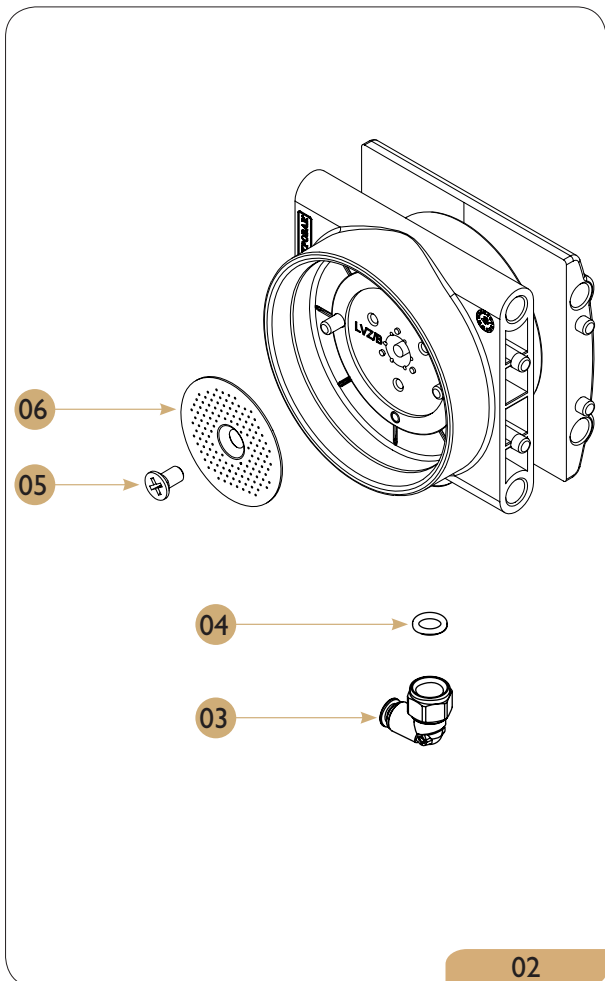

Capsule group Lavazza

Drawing

Capsule group Lavazza

Spare parts list

POS.	PCS	Part No.	Description
01	1	ESC81005	PORTACAPSULES LVZ KIT AUTO-EJECT GROUP
02	1	ESC82005	CHAMBER LVZ KIT AUTO-EJECT GROUP
03	1	30600009	AUTOMATIC ELBOW RACOR G1/8F - TUBE 4 FKM
04	1	50000112	GASKET D7x2 VMQ-70 (RED)
05	1	25096510	SCREW PHILIPS 4*8 (DIN 965)
06	1	75000015	SHOWER POD D-34
07	1	50000063	RETENTION GASKET AUTO-EJECT GROUP LVZ
08	1	30210134	RETENTION RING AUTO-EJECT
09	1	65000301	SETA VALVE PTFE EMULSIFYING
10	1	55000050	SPRING GASKET MUSHROOM TYPE
11	1	30370075	STEAM/WATER PIPE ROD
12	1	30210170	EXIT EMUL GROUP AUTO-EJECT
13	3	25200003	SCREW FOR PLASTIC 3 X 8
14	1	C30210081	GROUP LEVER
15	1	ESC80005	KIT FOR LVZ CAPSULE AUTOEXP.