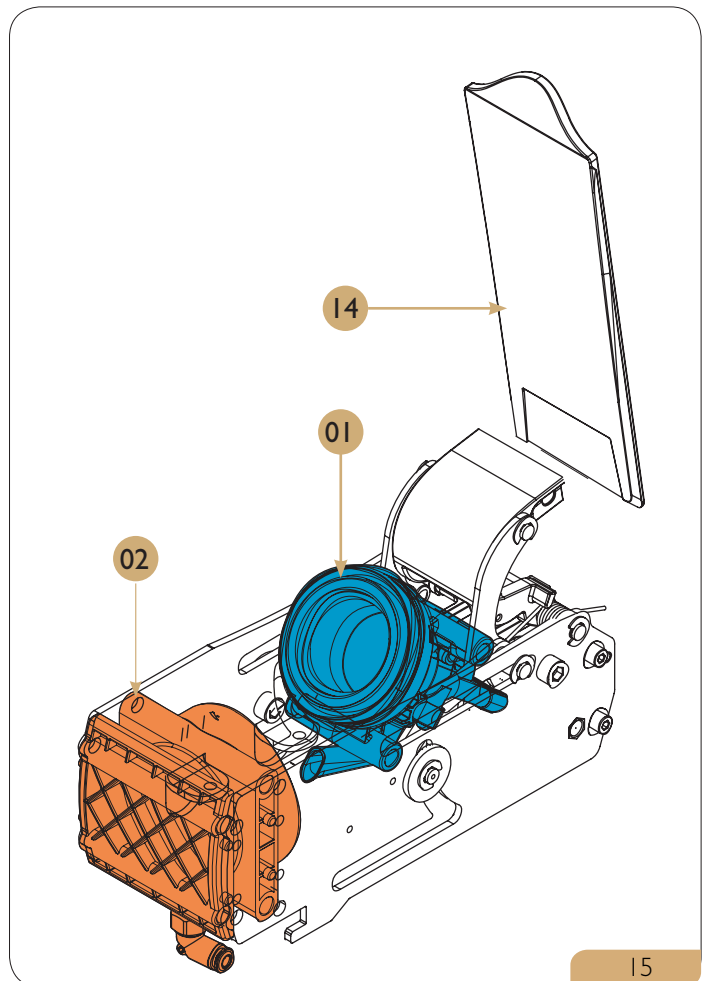

Capsule group Lavazza

Drawing

Capsule group Lavazza

Spare parts list

POS.	PCS	Part No.	Description
01	1	ESC81005	PORTACAPSULES LVZ KIT AUTO-EJECT GROUP
02	1	ESC82005	CHAMBER LVZ KIT AUTO-EJECT GROUP
03	1	30600009	AUTOMATIC ELBOW RACOR G1/8F - TUBE 4 FKM
04	1	50000112	GASKET D7x2 VMQ-70 (RED)
05	1	25096510	SCREW PHILIPS 4*8 (DIN 965)
06	1	75000015	SHOWER POD D-34
07	1	50000063	RETENTION GASKET AUTO-EJECT GROUP LVZ
08	1	30210134	RETENTION RING AUTO-EJECT
09	1	65000301	SETA VALVE PTFE EMULSIFYING
10	1	55000050	SPRING GASKET MUSHROOM TYPE
11	1	30370075	STEAM/WATER PIPE ROD
12	1	30210170	EXIT EMUL GROUP AUTO-EJECT
13	3	25200003	SCREW FOR PLASTIC 3 X 8
14	1	C30210081	GROUP LEVER
15	1	ESC80005	KIT FOR LVZ CAPSULE AUTOEXP.