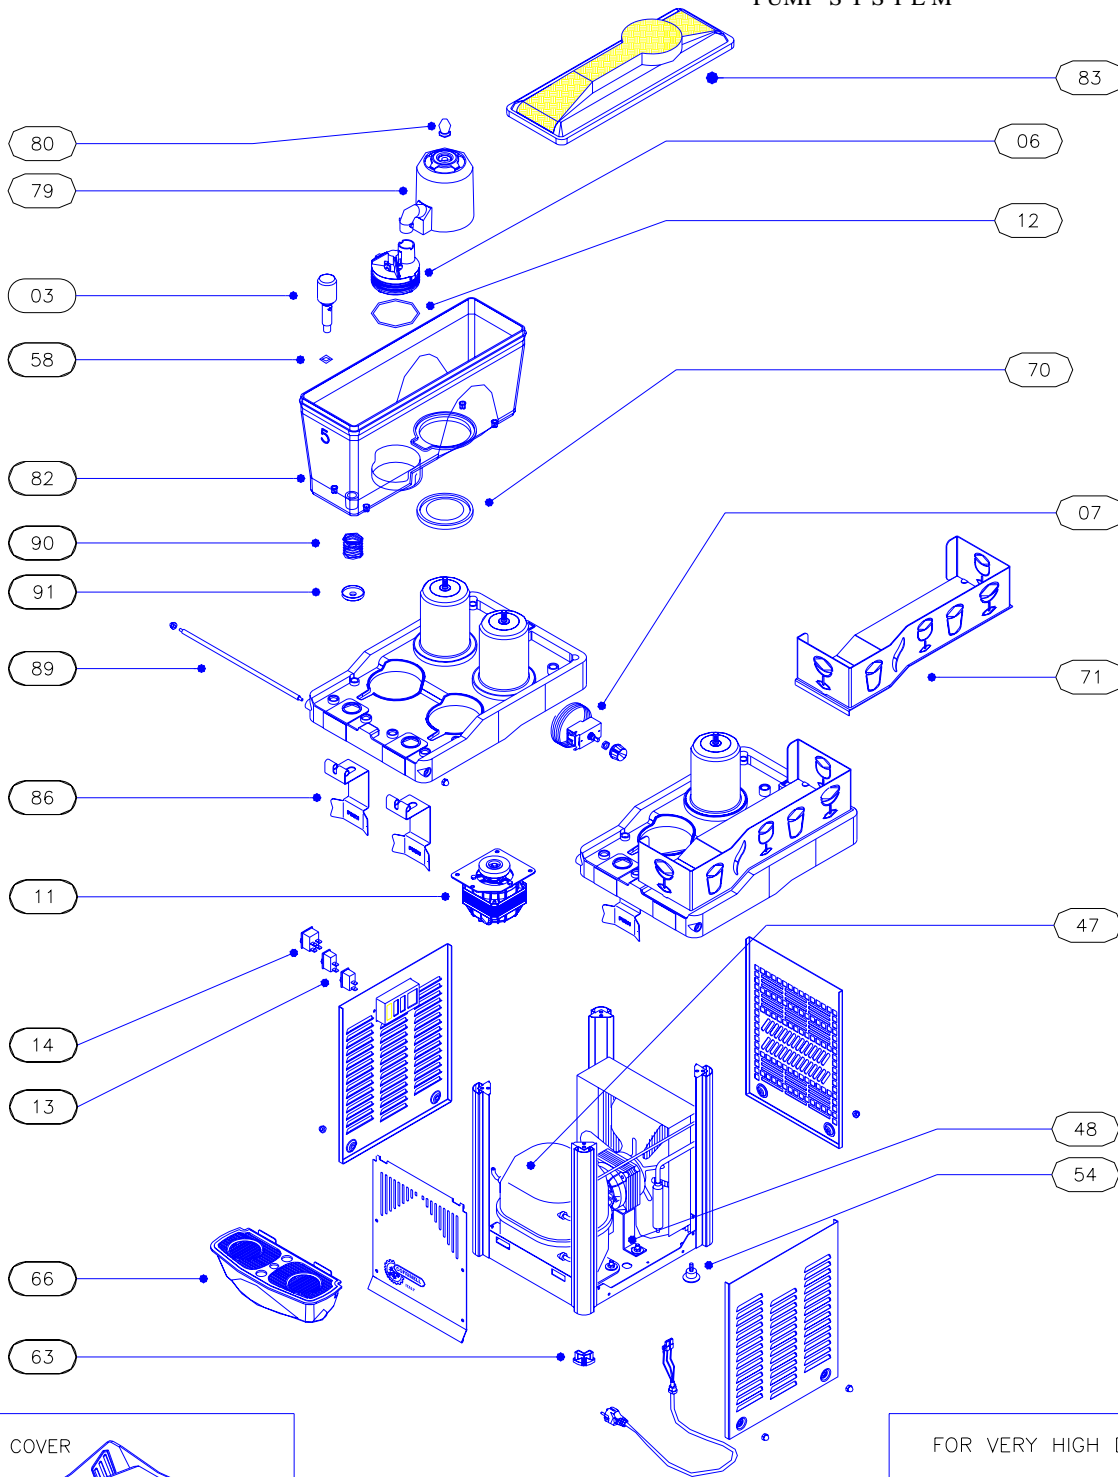

## PUMP SYSTEM

LIGHT COVER

77

FOR VERY HIGH DENSITY

65

SPARE PARTS MINICAPRI S  
N°. Disegno 1271-3

Cofrimell s.a.s.  
Via delle Monachelle, 66/B  
00040 Pomezia - ITALY

x<sup>1</sup> = For model with 1 bowl  
x<sup>2</sup> = For model with 2 bowl  
x<sup>3</sup> = For model with 3 bowl  
x<sup>4</sup> = For model with 4 bowl

x<sup>1</sup> = For model with 1 bowl  
x<sup>2</sup> = For model with 2 bowl  
x<sup>3</sup> = For model with 3 bowl  
x<sup>4</sup> = For model with 4 bowl

**COFRIMELL Drink Dispenser Spare Partes PRICE LIST 2011-**