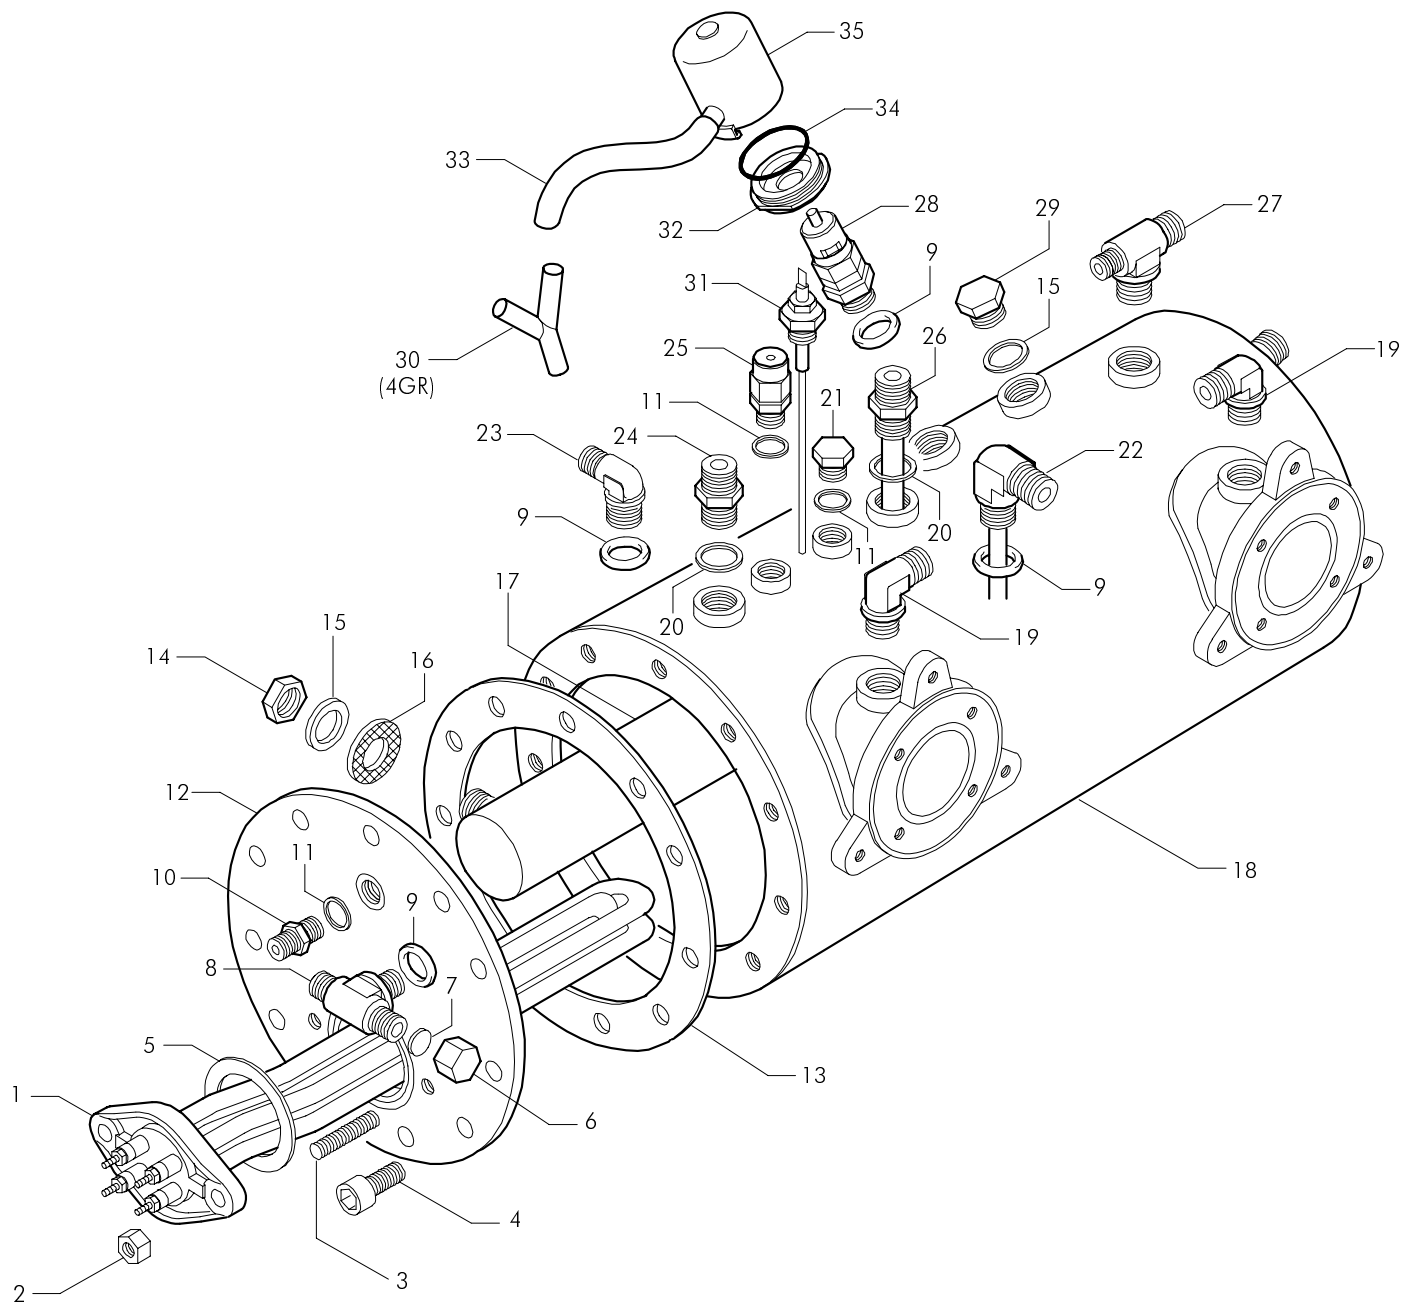

Pos	Cod.	Denominazione - IT -	Denomination - GB -	Denomination - FR -	Denomination - DE -
1	17050	RES.2GR 4P 120V 2600W	HEATING ELEMENT 2GR 110V-2600W	RESISTANCE ELEC. 2GR 110V-2600W	HEIZKORPER 2GR 110V-2600W
1	17051	RES.2GR 4P 230/240V 2600W	HEATING ELEMENT 2GR 220V/240V-2600W	RESISTANCE ELEC.2GR 220V/240V-2600W	HEIZKORPER 2GR 220V/240V 2600W
1	17053	RES.2GR 4P 380V 4000W	HEATING ELEMENT 2GR 380V 4000W	RESISTANCE ELEC. 2GR 380V 4000W	HEIZKORPER 2GR 380V 4000W
1	17054	RES.2GR 6P 230/380V 2600W	HEATING EL.2GR 220/380V-2600W 6POLE	RESISTANCE 2GR 220V/380V-2600W 6P	HEIZKORPER 2GR 220V/380V-2600 6P
1	17056	RES.2GR 4P 230/240V 4000W	HEATING ELEMENT 2GR 220/240V 4000W	RESISTANCE ELEC. 2GR 220/240V 4000W	HEIZKORPER 2GR 220/240V 4000W
1	17057	RES.2GR 6P 230/380V 4000W	HEATING EL. 2GR 220/380V-4000W 6P	RESISTANCE 2GR 220/380V 4000W 6P.	HEIZKORPER 2GR 220/380V 4000W 6P
1	17058	RES.2GR 6P 230/380V 3000V	HEATING EL.2GR 220/380V-3000W 6POLE	RESISTANCE 2GR 220/380V-3000W 6POLE	HEIZKORPER 2GR 220/380V-3000W 6P
1	17059	RES.2GR 6P 230/380V 3400W	HEATING EL.2GR 220/380V-3400W 6POLE	RESISTANCE 2GR 220/380V-3400W 6POLE	HEIZKORPER 2GR 220/380V-3400W 6P
1	17060	RES.2GR 6P 230/380V 4500W	HEATING EL.2GR 230/380V 4500W 6POLE	RESISTANCE 2GR 230/380V 4500W 6POLE	HEIZKORPER 2GR 230/380V 4500W 6P
1	17061	RES.2GR 4P 440V 2600W	HEATING ELEMENT 2GR 440V 2600W 4P	RESISTANCE ELEC. 2GR 440V 2600W 4P	HEIZKORPER 2GR 440V 2600W 4P
1	17062	RES.2GR 4P 440V 4000W	HEATING ELEMENT 2GR 440V 4000W 4P	RESISTANCE ELEC. 2GR 440V 4000W 4P	HEIZKORPER 2GR 440V 4000W 4P
1	17100	RES.3GR 4P 120V 3700W	HEATING ELEMENT 3 GR 110V 3700W	RESISTANCE ELEC. 3GR 110V 3700W	HEIZKORPER 3GR 110V 3700W
1	17101	RES.3GR 4P 230/240V 3700W	HEATING ELEMENT 3GR 220/240V 3700W	RESISTANCE ELEC. 3GR 220/240V 3700W	HEIZKORPER 3GR 220/240V-3700W
1	17103	RES.3GR 4P 380V 5000W	HEATING ELEMENT 3GR 380V 3700W	RESISTANCE ELEC. 3GR 380V 3700W	HEIZKORPER 3GR 380V 3700W
1	17104	RES.3GR 6P 230/380V 3700W	HEATING EL. 3GR 220/380V 3700W 6P	RESISTANCE 3GR 220/380V 3700W 6P	HEIZKORPER 3GR 220/380V 3700W 6P
1	17106	RES.3GR 4P 230/240V 5000W	HEATING ELEMENT 3GR 220/240V 5000W	RESISTANCE ELEC. 3GR 220/240V 5000W	HEIZKORPER 3GR 220/240V 5000W
1	17107	RES.3GR 6P 230/380V 5000W	HEATING EL. 3GR 220/380V 5000W 6P	RESISTANCE 3GR 220/380V 5000W 6P	HEIZKORPER 3GR 220/380V 5000W 6P
1	17114	RES.3GR 4P 440V 3700W	HEATING EL. 3GR 440V 3700W 4POLE	RESISTANCE 3GR 440V 3700W 4POLE	HEIZKORPER 3GR 440V 3700W 4P
1	17150	RES.4GR 4P 230/240V 5000W	HEATING ELEMENT 4GR 220/240V 5000W	RESISTANCE ELEC. 4GR 220/240V 5000W	HEIZKORPER 4GR 220/240V 5000W
1	17151	RES.4GR 6P 230/380V 5000W	HEATING EL. 4GR 220/380V 5000W 6P	RESISTANCE 4GR 220/380V 5000W 6P	HEIZKORPER 4GR 220/380V 5000W 6P
1	17152	RES.4GR 4P 230/240V 7000W	HEATING ELEMENT 4GR 220/240V 7000W	RESISTANCE ELEC. 4GR 220/240V 7000W	HEIZKORPER 4GR 220/240V 7000W
1	17153	RES.4GR 6P 230/380V 6000W	HEATING EL. 4GR 220/380V 7000W 6P	RESISTANCE 4GR 220/380V 7000W 6P	HEIZKORPER 4GR 220/380V 7000W 6P
1	17155	RES.4GR 4P 440V 5000W	HEATING EL. 4GR 440V 5000W 4POLES	RESISTANCE 4GR 440V 5000W 4POLES	HEIZKORPER 4GR 440V 5000W 4POLEN
2	23049	DADO OTTONE M8 UNI 5587	BRASS NUT M8 UNI 5587	ECROU LAITON M8 UNI 5587	MESSING-SCHRAUBENMUTTER M8 UNI 5587
3	23133	PRIGIONIERO INOX AISI304 8X30	STAINLESS STEEL BOLT AISI304 8X40	VIS INOX AISI304 8X40	STAHLSCHRAUBE 8X40 AISI304 8X40
4	23556	VITE TCEI INOX 10X20 UNI5931	STEEL SCREW TCCE 10X20	VIS INOX TCCE 10X20	STAHLSCHRAUBE TCCE 10X20
5	12001	GUARNIZIONE TEFLON VERGINE	TEFLON GASKET ELEMENT/EXCH. 58X43X2	JOINT TEFLON RESIST/ECHANG. 58X43X2	TEFLON DICHTUNG 58X23X2
6	25782	TAPPO FEMMINA 1/4 GAS	1/4 GAS FEMALE TAP	BOUCHON FEMELLE 1/4 GAZ	INNENANSCHLUSSSTÖPSEL 1/4 GAS
7	12007	GUARNIZIONE KLINGERSIL4400	KLINGERSIL4400 COPPER SEAL	JOINT KLINGERSIL4400 POUR BOUCHON	DICHTUNG KLINGER SIL4400 X DECKEL
8	43060	RACCORDO 1/4X1/4X1/4 T	'T' CONNECTOR 1/4 + 1/4 + 1/4	RACCORD 'T' 1/4 + 1/4 + 1/4	T'-ANSCHLUSS 1/4+1/4+1/4
9	12101	GUARNIZIONE CU/ALIM 3/8 22X17X3	3/8 22X17X3 FEEDER/COPPER SEAL	JOINT CUIVRE/ALIM 3/8 22X17X3	KUPFERDICHTUNG/SPEIS. 3/8 22X17X3
10	25686	RACCORDO 1/4X1/4 FLANGIA	CONNECTOR 1/4 X 1/4 FLANGE	RACCORD 1/4 X 1/4 BRIDE	ANSCHLUSS 1/4X1/4 FLANSCH
11	12153	GUARNIZIONE CU 1/4 17X13.3X1.5	1/4 17X13.3X1.5 COPPER SEAL	JOINT CUIVRE 1/4 17X13.3X1.5	KUPFERDICHTUNG 1/4 17X13.3X1.5
12	53011	FLANGIA NORMALE SENZA FORI	FLANGE WITHOUT HOLES	BRIDE SANS TROUS	NORMALER FLANSCH OHNE LÖCHER
13	12003	GUARNIZ. TEFLON VERGINEXCALDAIA 190X1	BOILER TEFLON GASKET 190X139X2	JOINT CHAUDIERE TEFLON 190X139X2	TEFLON KESSELDICHTUNG 190X139X2
14	25356	CONTRODADO OTTONE 3/8	BRASS LOCK NUT 3/8	CONTRE-ECROU LAITON 3/8	MESSING-GEGENMUTTER 3/8
15	25651	RONDELLA OTTONE 3/8	BRASS WASHER 3/8	RONDELLE LAITON 3/8	MESSINGSCHIEBE 3/8
16	12005	GUARNIZIONE REINZXCAMB.CAR.28X17X2	GASKET KLINGERSIL4400EXCH.25X17X2	JOINT KLINGERSIL4400 D'ECHANGEUR	AUSTAUSCH DICHTUNG AUSTAUSCHER 28X17X2
17	63002	SCAMBIATORE CARTUCCIA NORMALE	NORMAL CARTRIDGE EXCHANGER	ECHANGEUR A CARTOUCHE NORMAL	EINSATZWARMETAUSCHER NORMAL