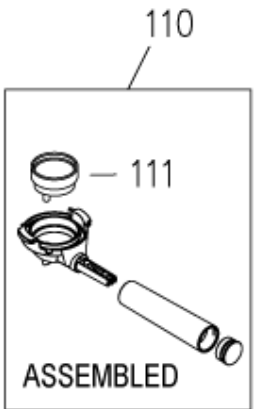

70			
60			57
61			
63		62	
			58
			59

Position	Code	description
1	AT4055312900	CUPS-WARMER GRILL
2	AT4055503000	STEAM COMMAND KNOB
3	AT4055570900	UPPER COVER ANTHRACITE
6	AT4055503400	UNDER KNOB ELEMENT
9	AT4055313000	GRID FOR CUPS
10	AT4055550800	TANK PICKED UP DROP
13	AT4055530600	TRANSPARENT WATER TANK
14	AT4055502800	STEAM TUBE BLACK
16	AT504520700	OR 2018 GASKET
17	AT4055340100	STEAM TUBE WITH RING NUT
18	AT4025501200	TUBE STOP RING NUT
20	AT4055341500	TEFLON TUBE D.6X1 L100MM
21	AT104520500	SILICONE TUBE 5X9 (1KG)
22	AT524240300	PUMP SUPPORT MC5/G/5
23	5113211281	PUMP
26	AT104325200	SILICON TUBE SR60 4X8 TRANSP.CSM
30	AT8999000200	ITEM NOT AVAIL.X THIS VERSION
34	AT1770113500	THERMOSTAT 135
35	AT1770109500	THERMOSTAT 95
36	AT1770900300	THERMOSTAT DOUBLE CLAMP D.3,2
37	AT520185800	THERMOFUSE CLAMP
40	AT500522800	NUT FOR CONNECTION
41	AT502523700	BIPOLAR SWITCH
42	AT502523800	UNIPOLAR SWITCH
52	AT520523020	LOCKING PIPE NUT FOR VALVES
56	AT4056003500	BOILER ASSY 240V 900W
59	AT1590341250	OR 3,53 4125 SILICONR RED
62	AT504520300	MUSHROOM SHAPED VALVE GASKET
63	AT534604900	BOILER HEAD SPRING 1335
70	AT4016003800	STEAM VALVE BODY ASSEMBLY
73	AT4026003400	VALVE BY-PASS ASSY 15-18BAR
102	AT104520400	SILICONE TUBE 5X8 (1KG)
110	AT4076003700	FILTER HOLDER ASSY 1325
111	AT4055504900	COFFEE CAPSULE HOUSING