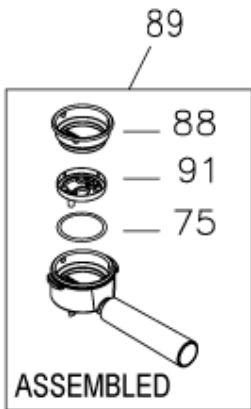

70			
60			57
61			
63		62	
			58
			59

Position	Code	description
1	AT4055312900	CUPS-WARMER GRILL
2	AT4055503000	STEAM COMMAND KNOB
3	AT4055570900	UPPER COVER ANTHRACITE
6	AT4055503400	UNDER KNOB ELEMENT
9	AT4055313000	GRID FOR CUPS
10	AT4055550800	TANK PICKED UP DROP
13	AT4055530600	TRANSPARENT WATER TANK
14	AT4055502800	STEAM TUBE BLACK
16	AT504520700	OR 2018 GASKET
17	AT4055340100	STEAM TUBE WITH RING NUT
18	AT4025501200	TUBE STOP RING NUT
20	AT4055341500	TEFLON TUBE D.6X1 L100MM
21	AT104520500	SILICONE TUBE 5X9 (1KG)
22	AT524240300	PUMP SUPPORT MC5/G/5
23	5113211281	PUMP
26	AT104325200	SILICON TUBE SR60 4X8 TRANSP.CSM
30	AT8999000200	ITEM NOT AVAIL.X THIS VERSION
34	AT1770113500	THERMOSTAT 135
35	AT1770109500	THERMOSTAT 95
36	AT1770900300	THERMOSTAT DOUBLE CLAMP D.3,2
37	AT520185800	THERMOFUSE CLAMP
40	AT500522800	NUT FOR CONNECTION
41	AT502523700	BIPOLAR SWITCH
42	AT502523800	UNIPOLAR SWITCH
52	AT520523020	LOCKING PIPE NUT FOR VALVES
56	AT4056003500	BOILER ASSY 240V 900W
59	AT1590341250	OR 3,53 4125 SILICONR RED
62	AT504520300	MUSHROOM SHAPED VALVE GASKET
63	AT534604900	BOILER HEAD SPRING 1335
70	AT4016003800	STEAM VALVE BODY ASSEMBLY
73	AT4026003400	VALVE BY-PASS ASSY 15-18BAR
102	AT104520400	SILICONE TUBE 5X8 (1KG)
110	AT4076003700	FILTER HOLDER ASSY 1325
111	AT4055504900	COFFEE CAPSULE HOUSING