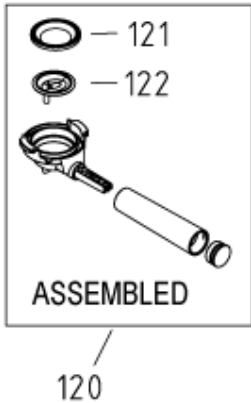

70			
60			57
61			
63		62	
			58
			59

Position	Code	description
1	AT4055312900	CUPS-WARMER GRILL
2	AT4055503000	STEAM COMMAND KNOB
3	AT4055570900	UPPER COVER ANTHRACITE
6	AT4055503400	UNDER KNOB ELEMENT
9	AT4055313000	GRID FOR CUPS
10	AT4055550800	TANK PICKED UP DROP
13	AT4055530600	TRANSPARENT WATER TANK
14	AT4055502800	STEAM TUBE BLACK
16	AT504520700	OR 2018 GASKET
17	AT4055340100	STEAM TUBE WITH RING NUT
18	AT4025501200	TUBE STOP RING NUT
20	AT4055341500	TEFLON TUBE D.6X1 L100MM
21	AT104520500	SILICONE TUBE 5X9 (1KG)
22	AT524240300	PUMP SUPPORT MC5/G/5
23	5113211281	PUMP
26	AT104325200	SILICON TUBE SR60 4X8 TRANSP.CSM
30	AT8999000200	ITEM NOT AVAIL.X THIS VERSION
34	AT1770113500	THERMOSTAT 135
35	AT1770109500	THERMOSTAT 95
36	AT1770900300	THERMOSTAT DOUBLE CLAMP D.3,2
37	AT520185800	THERMOFUSE CLAMP
40	AT500522800	NUT FOR CONNECTION
41	AT502523700	BIPOLAR SWITCH
42	AT502523800	UNIPOLAR SWITCH
52	AT520523020	LOCKING PIPE NUT FOR VALVES
56	AT4056003500	BOILER ASSY 240V 900W
59	AT1590341250	OR 3,53 4125 SILICONR RED
62	AT504520300	MUSHROOM SHAPED VALVE GASKET
63	AT534604900	BOILER HEAD SPRING 1335
70	AT4016003800	STEAM VALVE BODY ASSEMBLY
73	AT4026003400	VALVE BY-PASS ASSY 15-18BAR
102	AT104520400	SILICONE TUBE 5X8 (1KG)
110	AT4076003700	FILTER HOLDER ASSY 1325
111	AT4055504900	COFFEE CAPSULE HOUSING