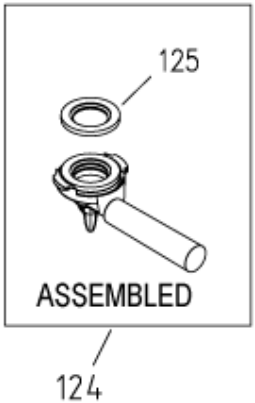

70			
60			57
61			
63		62	
			58
			59

Position	Code	description
1	AT4055312900	CUPS-WARMER GRILL
2	AT4055503000	STEAM COMMAND KNOB
3	AT4055570900	UPPER COVER ANTHRACITE
6	AT4055503400	UNDER KNOB ELEMENT
9	AT4055313000	GRID FOR CUPS
10	AT4055550800	TANK PICKED UP DROP
13	AT4055530600	TRANSPARENT WATER TANK
14	AT4055502800	STEAM TUBE BLACK
16	AT504520700	OR 2018 GASKET
17	AT4055340100	STEAM TUBE WITH RING NUT
18	AT4025501200	TUBE STOP RING NUT
20	AT4055341500	TEFLON TUBE D.6X1 L100MM
21	AT104520500	SILICONE TUBE 5X9 (1KG)
22	AT524240300	PUMP SUPPORT MC5/G/5
23	5113211281	PUMP
26	AT104325200	SILICON TUBE SR60 4X8 TRANSP.CSM
30	AT8999000200	ITEM NOT AVAIL.X THIS VERSION
34	AT1770113500	THERMOSTAT 135
35	AT1770109500	THERMOSTAT 95
36	AT1770900300	THERMOSTAT DOUBLE CLAMP D.3,2
37	AT520185800	THERMOFUSE CLAMP
40	AT500522800	NUT FOR CONNECTION
41	AT502523700	BIPOLAR SWITCH
42	AT502523800	UNIPOLAR SWITCH
52	AT520523020	LOCKING PIPE NUT FOR VALVES
56	AT4056003500	BOILER ASSY 240V 900W
59	AT1590341250	OR 3,53 4125 SILICONR RED
62	AT504520300	MUSHROOM SHAPED VALVE GASKET
63	AT534604900	BOILER HEAD SPRING 1335
70	AT4016003800	STEAM VALVE BODY ASSEMBLY
73	AT4026003400	VALVE BY-PASS ASSY 15-18BAR
102	AT104520400	SILICONE TUBE 5X8 (1KG)
110	AT4076003700	FILTER HOLDER ASSY 1325
111	AT4055504900	COFFEE CAPSULE HOUSING