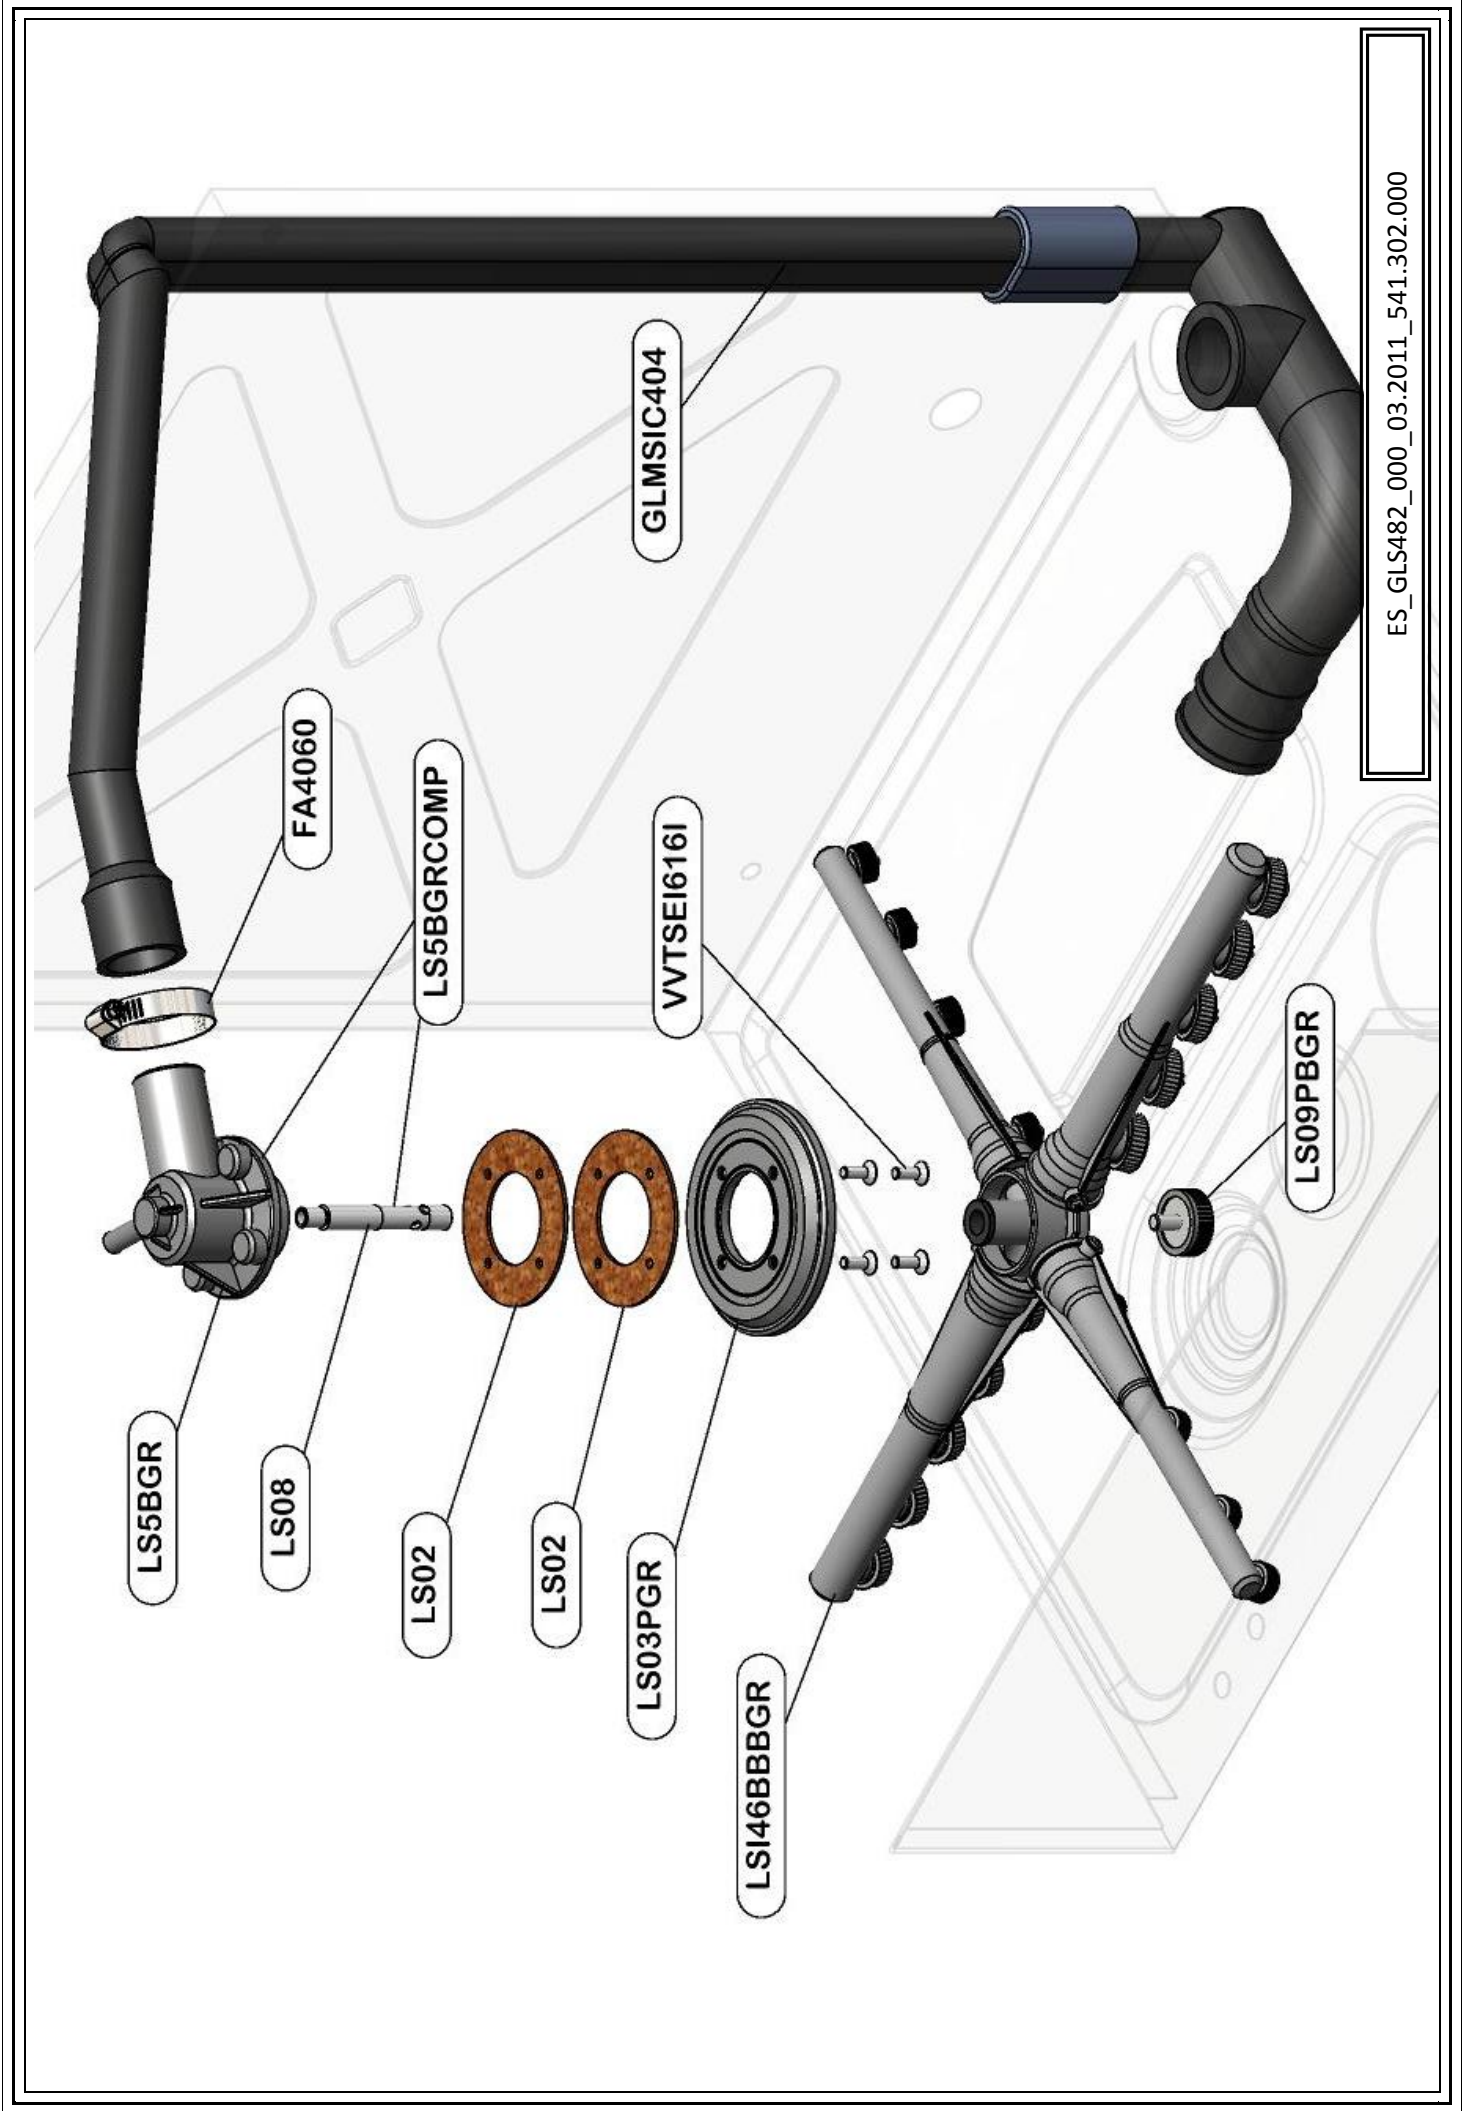

LS5BGR

LS08

LS02

LS02

LS03PGR

LS146BBBGR

FA4060

LS5BGRCOMP

VVTSEI616I

GLMSIC404

LS09PBGR

ES_GLS482_000_03.2011_541.302.000