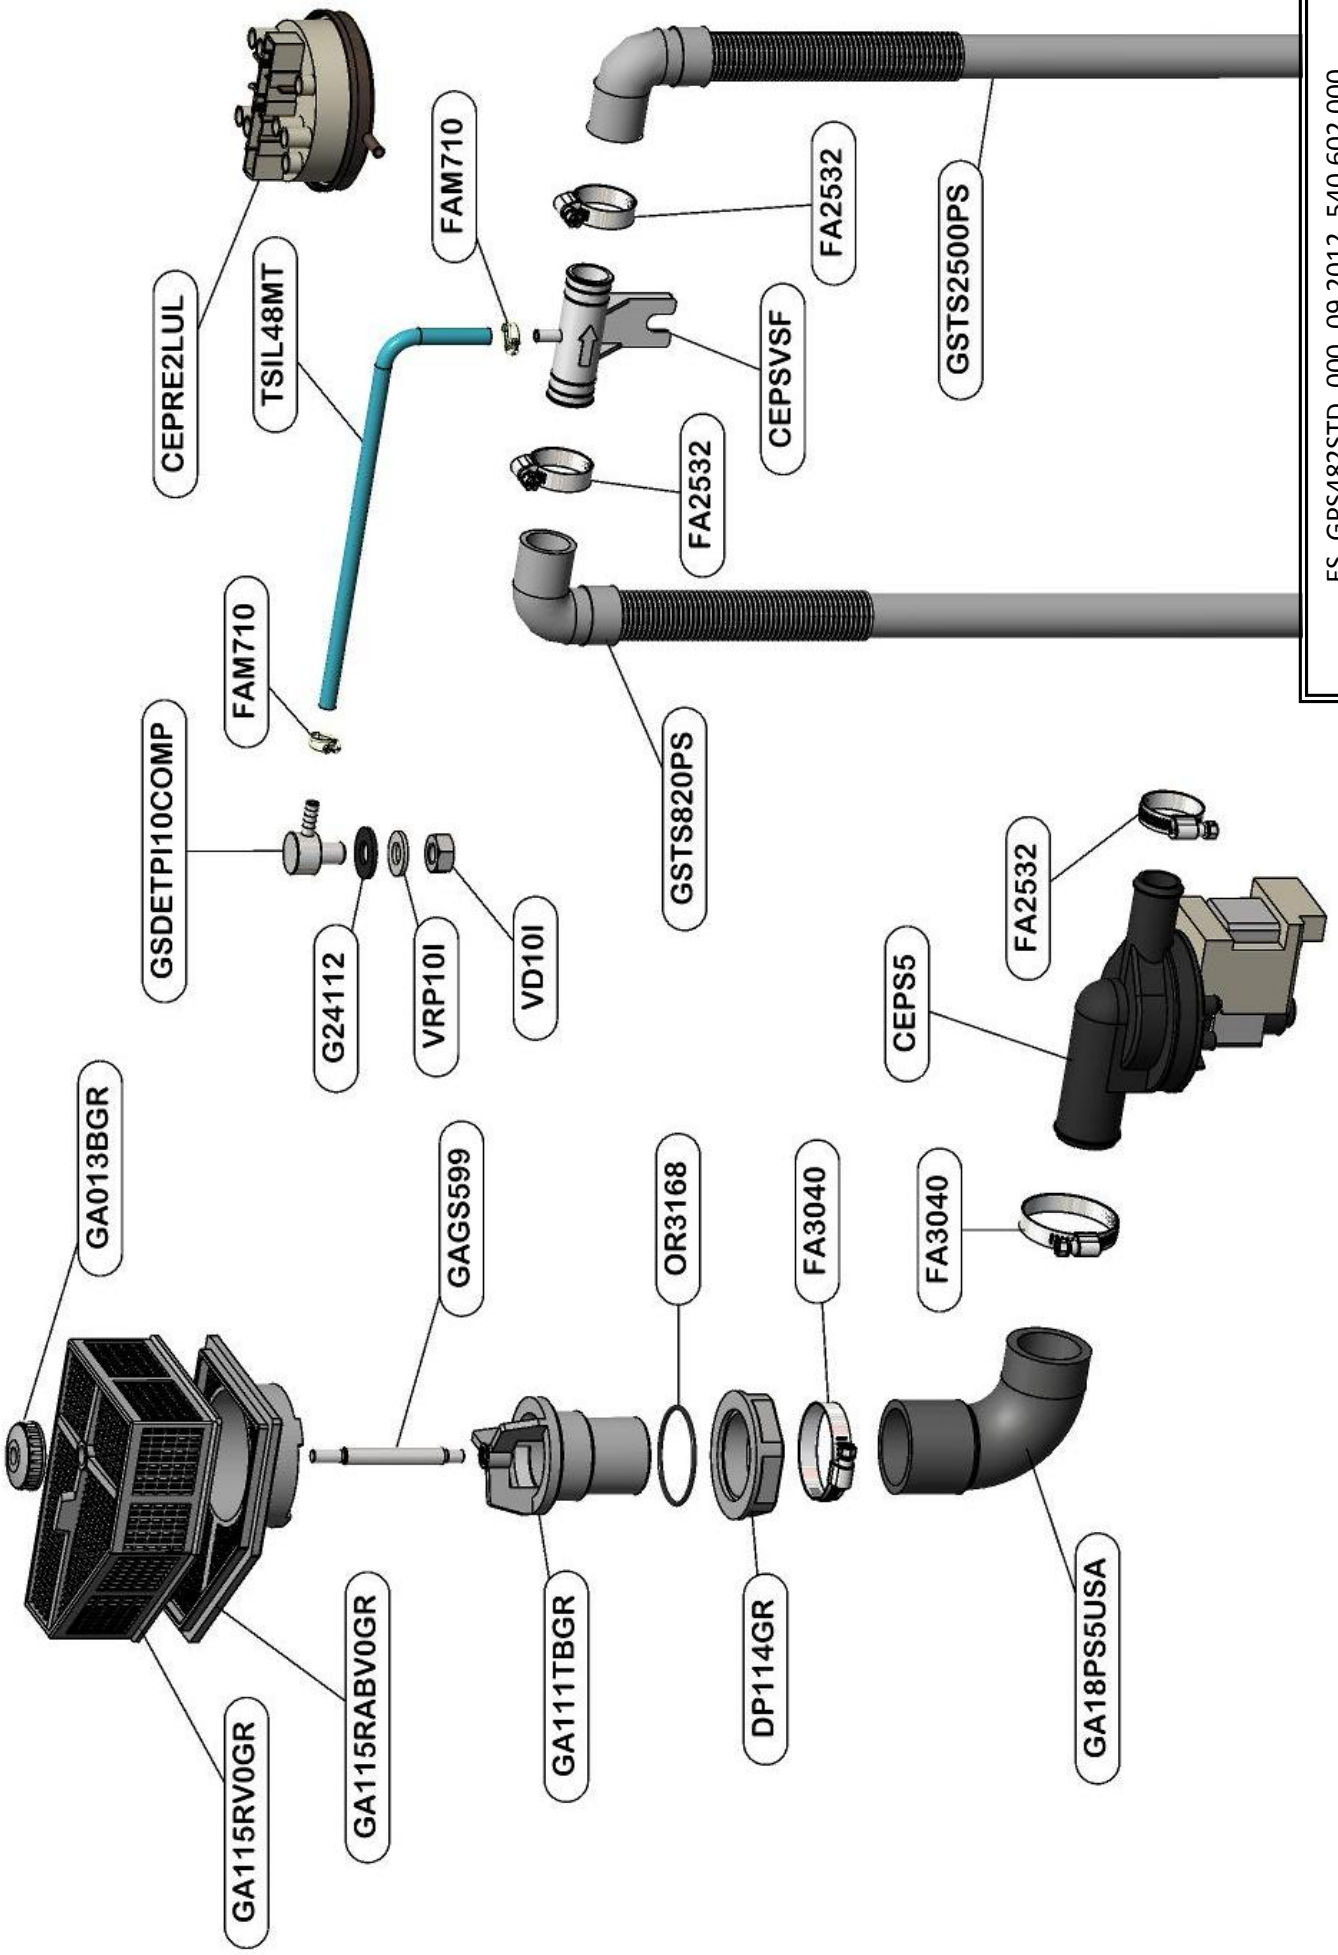

ES_GPS482STD_000_09.2012_540.602.000