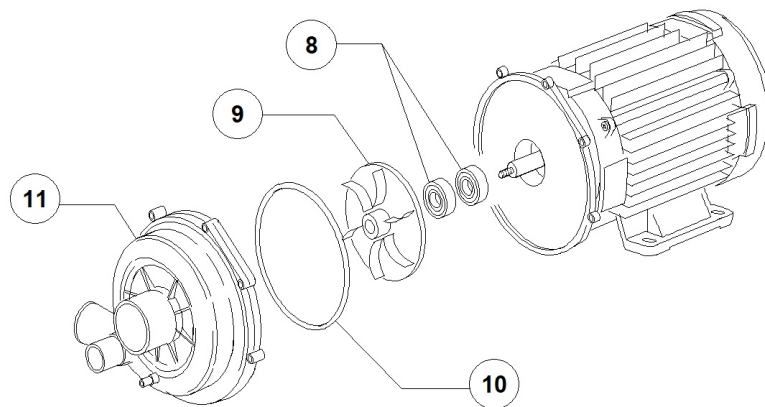

BHT11 T 380-400/3N/50 BARON - DWE1028834 - Wash pump group - DW014T

BHT11 T 380-400/3N/50 BARON - DWE1028834 - Wash pump group - DW014T

Pos.	Code	Descrizione	Description
1	DW22009	POMPA HP 1.5 230 V. MONO	PUMP HP1.5 230V
2	DW25032	MANICOTTO ASPIR.95 GS100 DIAM.60/60	SUCTION PIPE COUPLING
4	DW10727	CANNA SCARICO mt.1.5 D.24 PICCOLA	DRAIN HOSE 1,5MT D.24
5	DW76078	TUBO DIAM.50/35 MANDA.SUP.11/03	TOP DELIVERY HOSE D.50/35 11/03
6	DW11600103	RAMPA LAVAGGIO G12/03-11S/03	WASH RISER G12/03 11S/03
7	DW15081/A	CONDENSATORE 16 uF.X450V.	16 UF CONDENSER
8	DW15080/F	#PREMISTOPA+CONTROFACCIA TEN_10+TEN_002	ROTATING SEALS
9	DW15079/A	#GIRANTE POMPA D.102A(DARE DW22009/A)	PUMP ROTOR D.102A(REPLACED BY DW22009/A)
10	DW15080/A	#GUARNIZIONE HP 1.5	PUMP GASKET 1,5HP
11	DW22009/D	CHIOCCIOLA D.170 T40 D60-50-30 APERTO	SCROLL FOR PUMP D.170
12	DW15033/A	TUBO EPDM MANDATA LAV.INF. NUOVO	LOW EPDM DELIVERY WASH PIPE