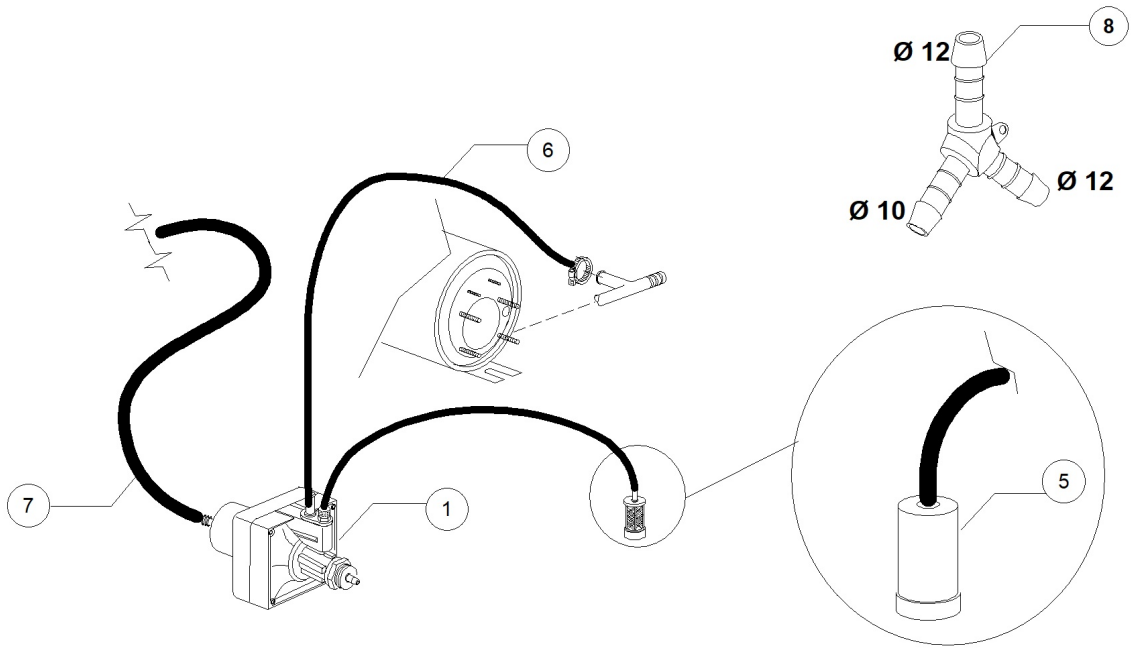

BHT11 T 380-400/3N/50 BARON - DWE1028834 - Rinse aid dispenser group - DW014T

BHT11 T 380-400/3N/50 BARON - DWE1028834 - Rinse aid dispenser group - DW014T

Pos.	Code	Descrizione	Description
1	DW10799	DOSATORE BRILLANTANTE (TECNO PRO)	RINSE AID DOSING PUMP
2	DW10805	VALVOLE+MOLLE(2)DOS.BRILL.TECNOPRO	TECNOPRO NON RETURN VALVE
3	DW10806	GUARNIZIONE D22 DOS.BRILL.TECNOPRO	GASKET D.22
4	DW10807	MEMBRANA X DOSATORE BRILL.TECNOPRO	MEMBRANE FOR DOSING PUMP
5	DW15058	FILTRINO CON PESO ASPIR. DET/BRIL	SMALL FILTER (MIN. 3 PCS)
6	DW10200293	TUBO EPDM 8X15 PER DOSATORE	8X15 EPDM PIPE
7	DW14506	TUBO GOMMA DIAM 9,5X16 EPDM	9,5X16 EPDM RUBBER HOSE