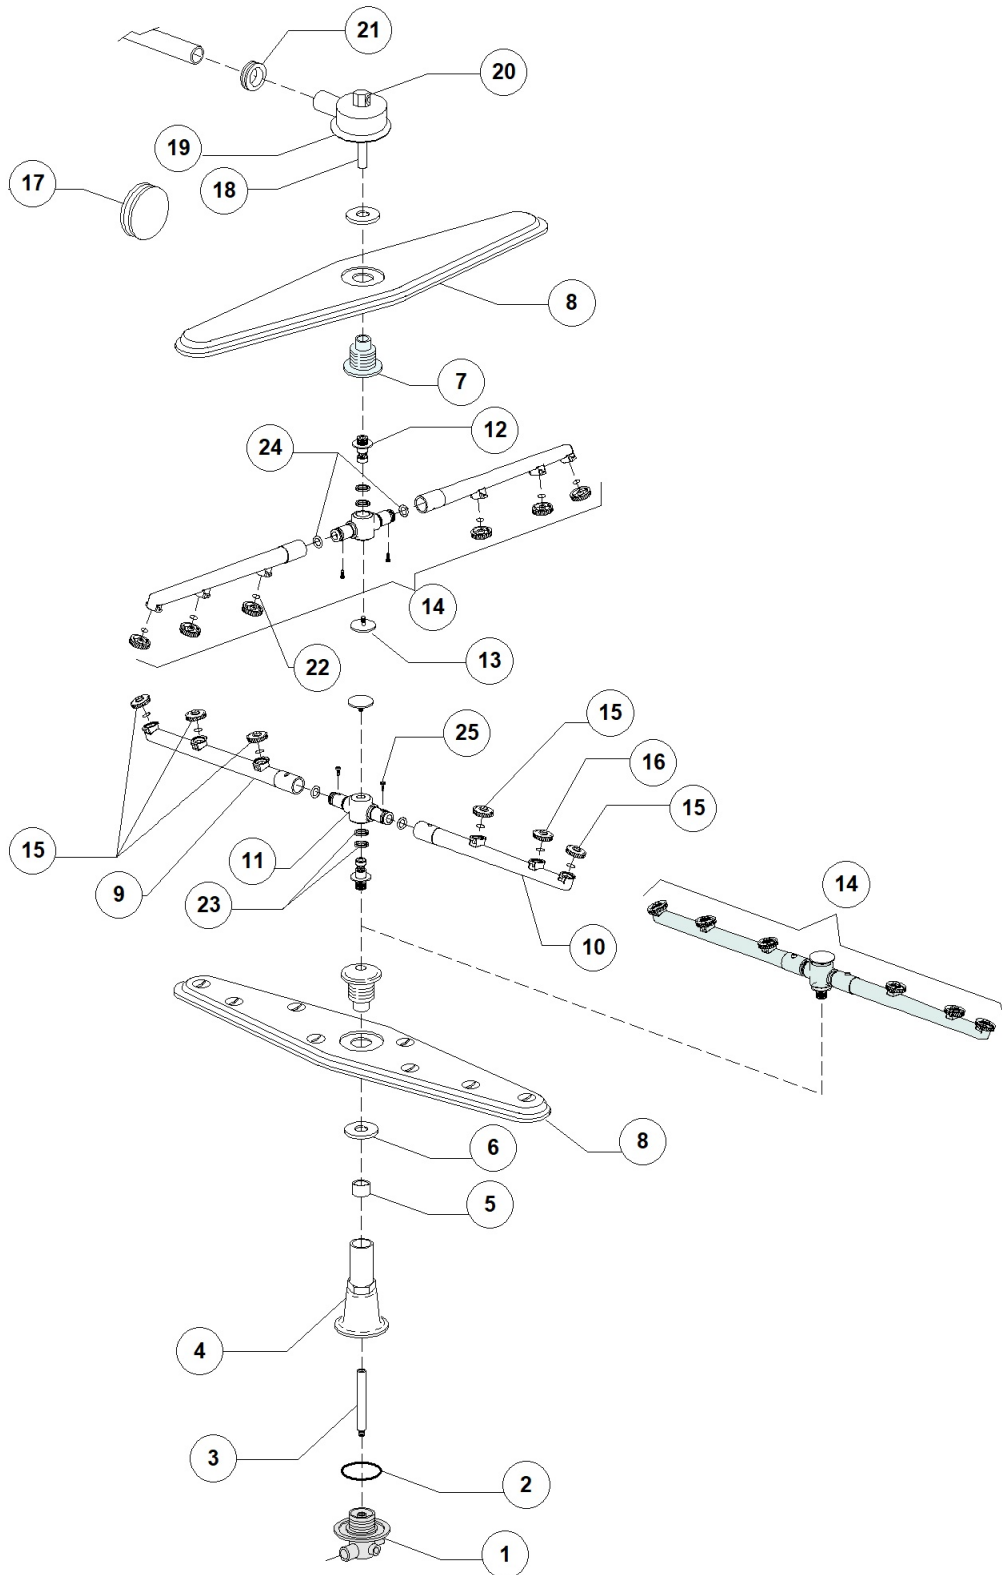

BHT11 T 380-400/3N/50 BARON - DWE1028834 - Turret group with rotating arms - DW014T

BHT11 T 380-400/3N/50 BARON - DWE1028834 - Turret group with rotating arms - DW014T

Pos.	Code	Descrizione	Description
1	DW500612	TORRETTA SUP./INF. GS GRIGIO	WASH ARMS'LOWER / UPPER SUPPORT GS
2	DW13015	GUARNIZIONE 6225 OR 160 NBR	6225 O-RING 160 NBR
3	DW76079	ASSE INF.RISC.11/04 D.16 L.200	LOWER RINSE AXLE
4	DW76077	MANICOTTO INF. 11/04 L172mm GRIGIO	LOWER PIPE COUPLING L172
5	DW75321	DISTANZ.PER MOZZO 11S 98 SU GIR.INF	SPACER FOR HUB
6	DW75317	DADO PER MOZZO GIR. 11S/96	NUT FOR ROTOR HUB 11S/96
7	DW75320	MOZZO PER GIRANTE 11 S 09/98	HUB FOR ROTOR 11S 09/98
8	DW75915	GIRANTE LAVAGGIO 11/03	WASH ROTOR
9	DW75920/D	TUBO RISC. DX GRIGIO 2009	GREY RIGHT RINSE ARM 2009
10	DW75920/S	TUBO RISC. SX GRIGIO 2009	GREY LEFT RINSE ARM 2009
11	DW75920/A	MOZZO PER GIRANTE RISCIAQUO 2009	HUB FOR RINSE ROTOR 2009
12	DW10651	ASSE RISCIAQUO/03	RINSE AXLE 03
13	DW10652	VITE RISCIAQUO/03	RINSE ARM SCREW
14	DW75920	GRUPPO RISC.SUP/INF 2009	UPPER/LOWER RINSE ASSEMBLY 2009
15	DW10371	TESTA UGEL. RISC. 95 APER. GRIG (MIN 10)	OPENED RINSE NOZZLE (BATCH 10PCS)
16	DW10372	TESTA UGEL.RISC.95 CHIU. GRIGIO (MIN 10)	CLOSED RINSE NOZZLE (BATCH 10PCS)
18	DW75322	PROLUNGA PER ASSE RISC. SUP 11S 98	UPPER RINSE AXLE EXTENSION
19	DW75067	TORRETTA INOX PER GIRANTE INOX 11S	S/SWASH ARMS' LOWER SUPPORT 11S
20	DW75319	"GOMITO RISCIAQUO G 1/4"	"RINSE ELBOW G1/4"
21	DW76081	GUARN.RAMPA 51x34x14(11/04-G12/03)	RISER GASKET 51X34X14
22	DW13002	GUARNIZIONE OR R6 NBR	O-RINGR R6 NBR (MIN. 10 PCS)
23	DW75920/B	ANELLI TENUTA MOZZO RISCIAQUO 2009	BAGUE D'ESPACEMENT
24	DW13002	GUARNIZIONE OR R6 NBR	O-RINGR R6 NBR (MIN. 10 PCS)
25	DW11004	VITE TCB D.8 DENTATA 4X10 SPAX	4X10 TCB D.8 SPAX TOOTHED SCREW