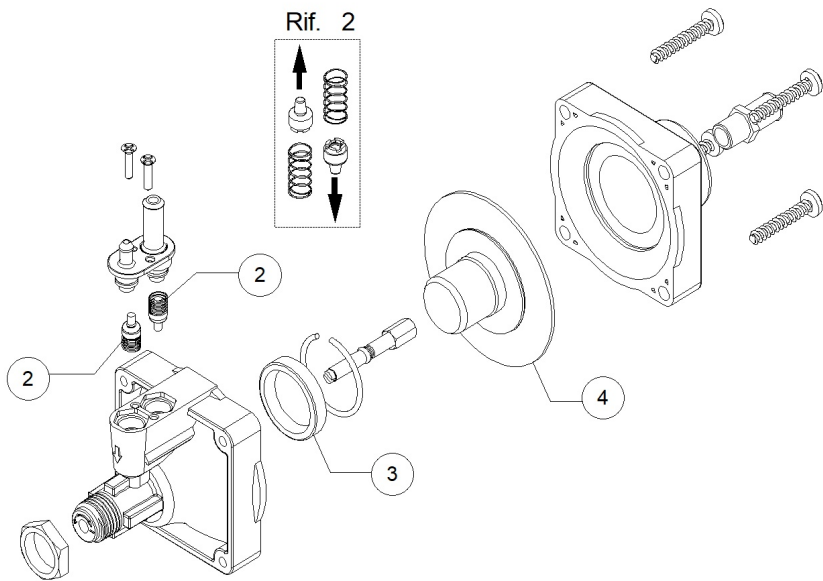

BHT11 T 380-400/3N/50 BARON - DWE1028834 - Rinse aid dispenser group - DW014T

BHT11 T 380-400/3N/50 BARON - DWE1028834 - Rinse aid dispenser group - DW014T

Pos.	Code	Descrizione	Description
1	DW10799	DOSATORE BRILLANTANTE (TECNO PRO)	RINSE AID DOSING PUMP
2	DW10805	VALVOLE+MOLLE(2)DOS.BRILL.TECNOPRO	TECNOPRO NON RETURN VALVE
3	DW10806	GUARNIZIONE D22 DOS.BRILL.TECNOPRO	GASKET D.22
4	DW10807	MEMBRANA X DOSATORE BRILL.TECNOPRO	MEMBRANE FOR DOSING PUMP
5	DW15058	FILTRINO CON PESO ASPIR. DET/BRIL	SMALL FILTER (MIN. 3 PCS)
6	DW10200293	TUBO EPDM 8X15 PER DOSATORE	8X15 EPDM PIPE
7	DW14506	TUBO GOMMA DIAM 9,5X16 EPDM	9,5X16 EPDM RUBBER HOSE