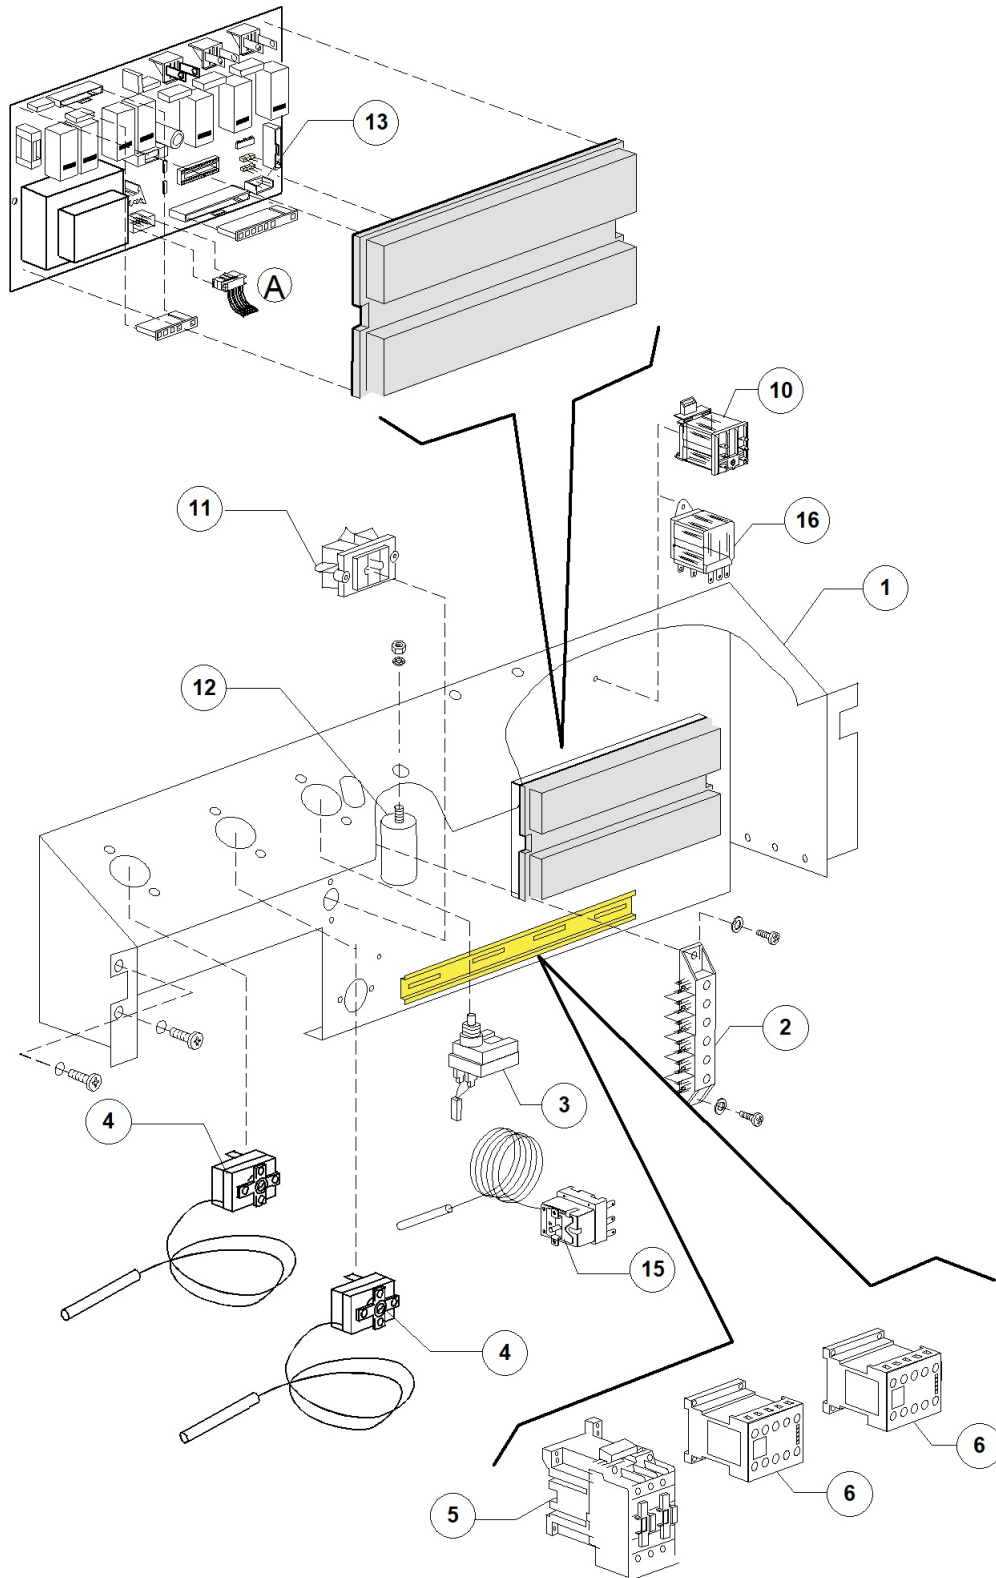

BHT11 T 380-400/3N/50 BARON - DWE1028834 - Electric control components - DW014T

BHT11 T 380-400/3N/50 BARON - DWE1028834 - Electric control components - DW014T

Pos.	Code	Descrizione	Description
1	DW76002	PORTACOMPONENTI 11/04	ELECTRIC COMPONENTS PANEL 11/04
2	DW500551	MORSETTIERA 6 POLI KL116/6	TERMINAL BOARD 6 POLES FV122 RED
3	DW2000430	TERMOSTATO DI SICUR. 110 1500PVC	SAFETY THERMOSTAT 110 1500PVC
4	DW10707/1	TERM.0-90 TR2 C1500+PVC POST.N/ALB	THERMOSTAT 0-90 TR2 C1500+PVC POST.N/ALB
5	DW10300050	TELERUTT. 25A/12A 4NA 230V 50-60HZ	CONTACTOR 25A/12A 4NA 230V 50-60HZ
6	DW15086	TELERUTTORE 230V 50/60Hz 4C AC3(6A)	CONTACTOR 230V 50/60Hz 4C AC3(6A)
10	DW560301	RELE'FINDER 230V 50/60Hz GUIDA DIN	RELAY 230V 50/60Hz DIN RAIL
11	DW15065/A	FISSACAVO PER VITI AUTOF (NR.2x11007)	CABLE-FASTENER WITH SCREW
12	DW15149	FILTRO ANTIDIS.F3 (CX0.47MF)	LOW NOISE FILTER F3 (CX0.47MF)
13	DW50553/F	"SCHEDA "TOUCHE" 50-120-180 CAPOTTA"	TOUCHE MAINBOARD 50/120/180