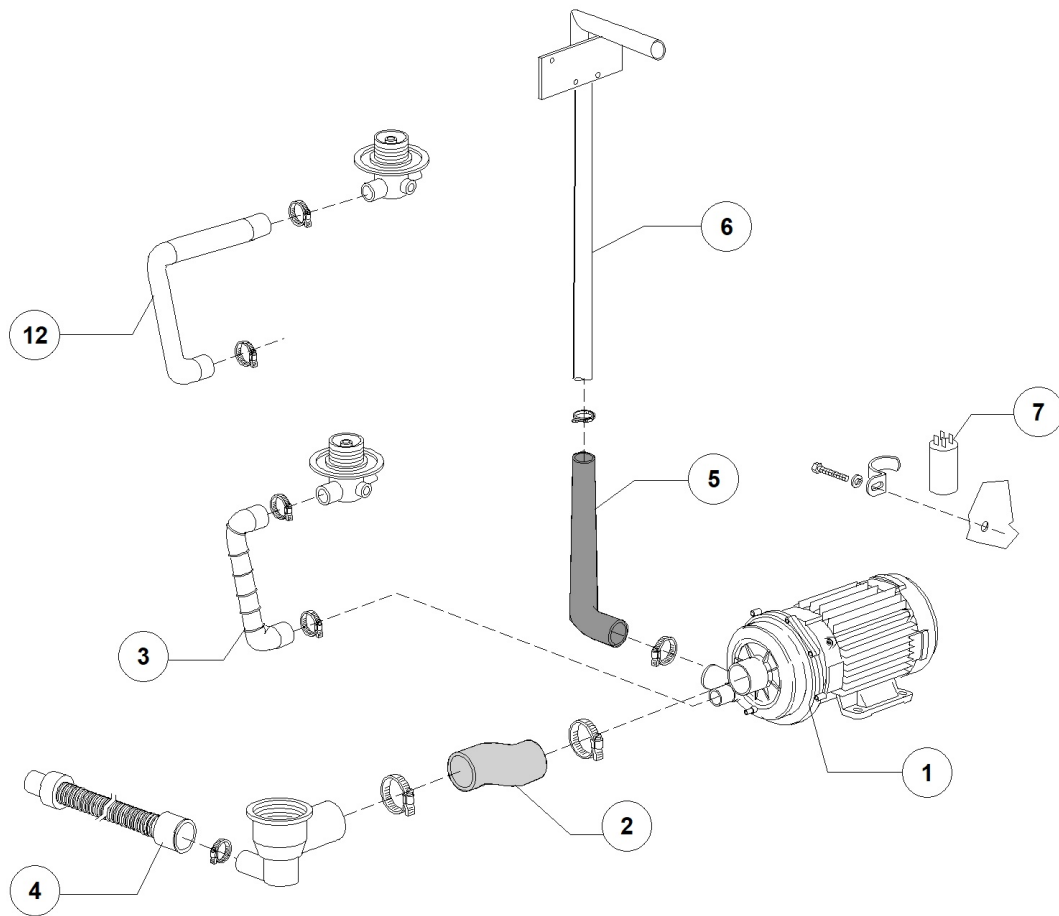

BHT11 T 380-400/3N/50 BARON - DWE1028834 - Wash pump group - DW014T

BHT11 T 380-400/3N/50 BARON - DWE1028834 - Wash pump group - DW014T

Pos.	Code	Descrizione	Description
1	DW22009	POMPA HP 1.5 230 V. MONO	PUMP HP1.5 230V
2	DW25032	MANICOTTO ASPIR.95 GS100 DIAM.60/60	SUCTION PIPE COUPLING
4	DW10727	CANNA SCARICO mt.1.5 D.24 PICCOLA	DRAIN HOSE 1,5MT D.24
5	DW76078	TUBO DIAM.50/35 MANDA.SUP.11/03	TOP DELIVERY HOSE D.50/35 11/03
6	DW11600103	RAMPA LAVAGGIO G12/03-11S/03	WASH RISER G12/03 11S/03
7	DW15081/A	CONDENSATORE 16 uF.X450V.	16 UF CONDENSER
8	DW15080/F	#PREMISTOPA+CONTROFACCIA TEN_10+TEN_002	ROTATING SEALS
9	DW15079/A	#GIRANTE POMPA D.102A(DARE DW22009/A)	PUMP ROTOR D.102A(REPLACED BY DW22009/A)
10	DW15080/A	#GUARNIZIONE HP 1.5	PUMP GASKET 1,5HP
11	DW22009/D	CHIOCCIOLA D.170 T40 D60-50-30 APERTO	SCROLL FOR PUMP D.170
12	DW15033/A	TUBO EPDM MANDATA LAV.INF. NUOVO	LOW EPDM DELIVERY WASH PIPE