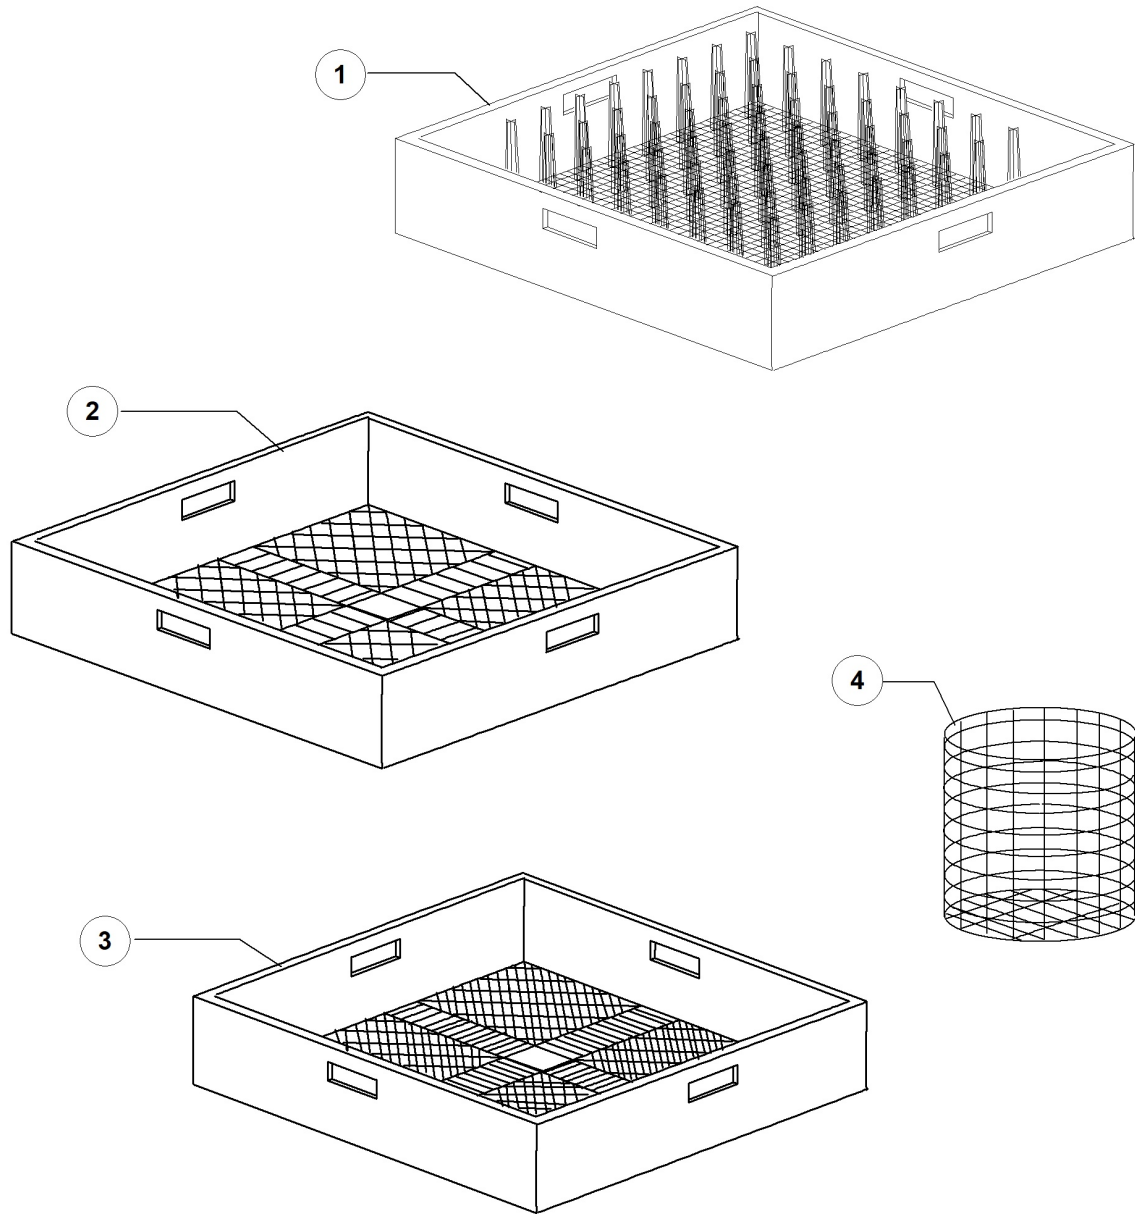

BHT11 T 380-400/3N/50 BARON - DWE1028834 - Baskets - DW014T

BHT11 T 380-400/3N/50 BARON - DWE1028834 - Baskets - DW014T

Pos.	Code	Descrizione	Description
1	DWC40	CESTO PIATTI PLASTICA 50X50	PLASTIC PLATES BASKET 500X500
2	DWC44	CESTO BICCHIERI MAGL.LARGA PLASTICA	500X500 LARGE MESH GLASS BASKET
3	DWC41	CESTO POSATE MAG.STRETTA PLASTICA	CUTLERY BASKET - TIGHT MESH (PLASTIC)
4	DW15060	INSERTO CUCCHIAINI GRANDI DIS.G.060	CUTLERY BASKET