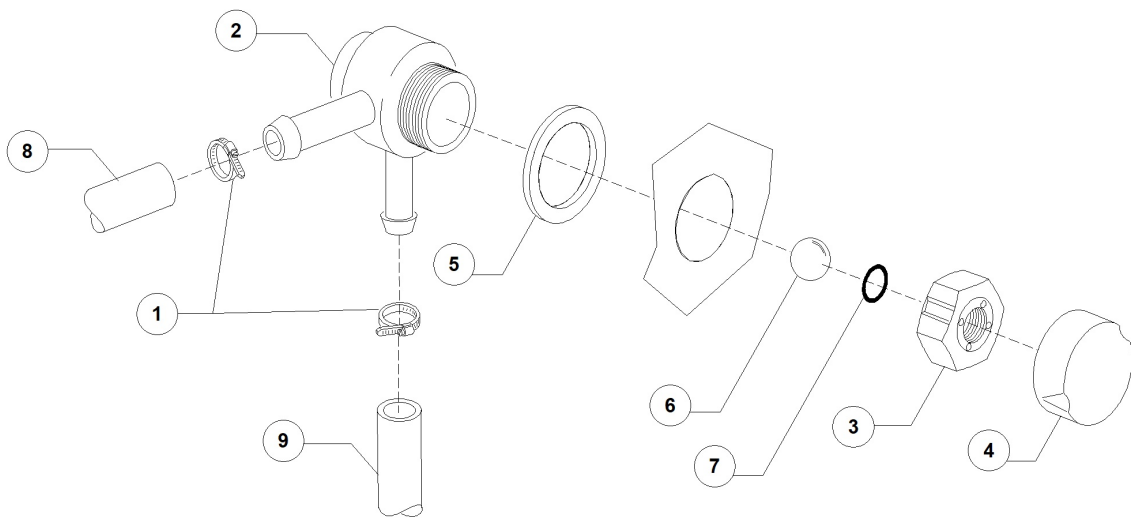

BHT11 T 380-400/3N/50 BARON - DWE1028834 - DVGW valve - DW014T

BHT11 T 380-400/3N/50 BARON - DWE1028834 - DVGW valve - DW014T

Pos.	Code	Descrizione	Description
1	DW11807	FASCETTE AISI 430 12/22	CLAMP 12/22 AISI 430
2	DW15280	CORPO CENTRALE VALVOLA DVGW 07	DRAIN VALVE CENTER BODY
3	DW15281	DADO VALVOLA DVGW 07	VALVE NUT
4	DW15282	COPRI DADO VALVOLA DVGW 07	VALVE NUT COVER
5	DW15283	GUARNIZIONE VALVOLA DVGW 07	VALVE GASKET
6	DW15284	"SFERA 5/8" VALVOLA DVGW 07"	"5/8" BALL FOR DVGW VALVE 07"
7	DW15285	GUARNIZIONE OR 115 KTW VALVOLA DVGW 07	O-RING 115 KTW
8	DW14506	TUBO GOMMA DIAM 9,5X16 EPDM	9,5X16 EPDM RUBBER HOSE
8	DW2907351	TUBO GOMMA EPDM 11,5X19	11,5X19 EPDM RUBBER HOSE
9	DW14506	TUBO GOMMA DIAM 9,5X16 EPDM	9,5X16 EPDM RUBBER HOSE
9	DW2907351	TUBO GOMMA EPDM 11,5X19	11,5X19 EPDM RUBBER HOSE
9	DW2907353	TUBO GOMMA ACQUA POTABILE 13X21	13X21 POTABLE WATER RUBBER HOSE