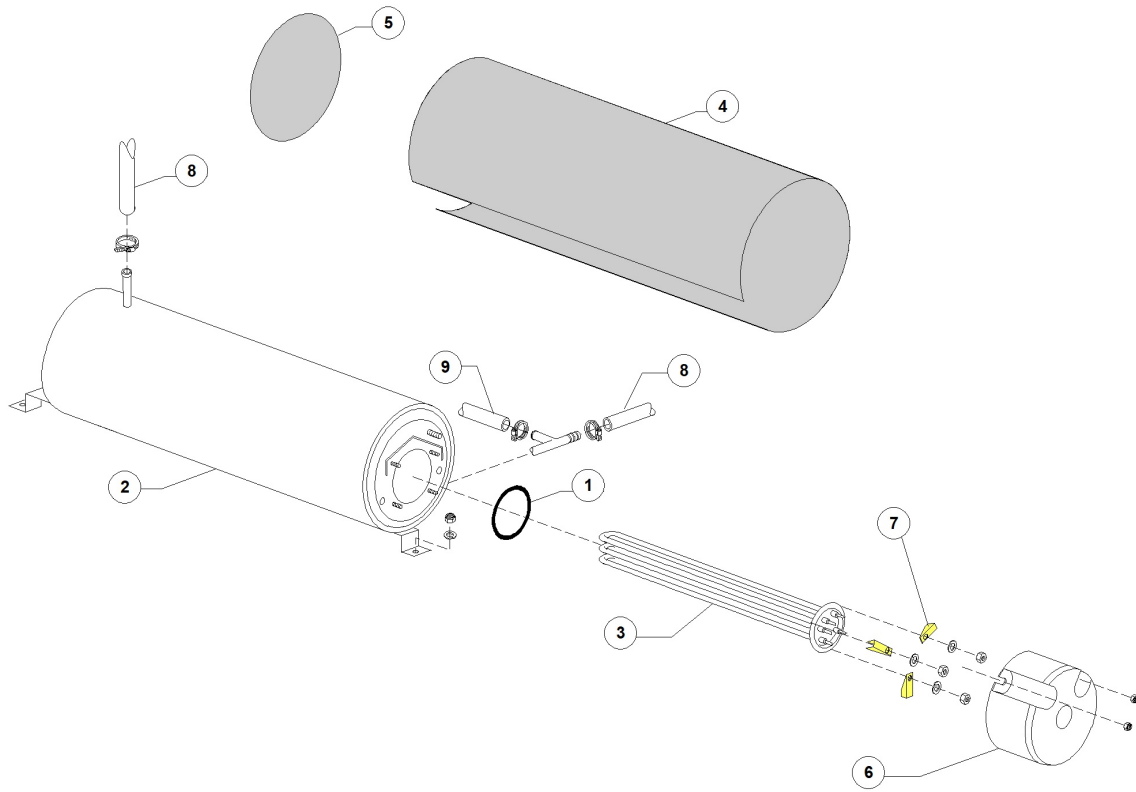

BHT11 T 380-400/3N/50 BARON - DWE1028834 - Boiler group - DW014T

BHT11 T 380-400/3N/50 BARON - DWE1028834 - Boiler group - DW014T

Pos.	Code	Descrizione	Description
1	DW13015	GUARNIZIONE 6225 OR 160 NBR	6225 O-RING 160 NBR
2	DW22002	BOILER D160x490 (AISI 304)	BOILER D160x490 (AISI 304)
3	DW30001011	RESIST.9000/9800W 230/240V 3	9000/9800W 230/240V 3 HEATING ELEM.
4	DW30002030	COIBENTAZIONE BOILER D.155X500	BOILER INSULATING D.155X500
5	DW75205	DISCO IN ESPANSOLENE. AUTOESTING. D.160	INSULATING DISK D.160
6	DW75311	CUFFIOTTO PER RESISTENZA 26/03/97	HEATING ELEMENT COVER
7	DW16045	STAFFE FISSAGGIO RESIST.FORO 6.3	HEATING ELEMENT MOUNTING BRACKET D.6,3
8	DW2907351	TUBO GOMMA EPDM 11,5X19	11,5X19 EPDM RUBBER HOSE
9	DW10200293	TUBO EPDM 8X15 PER DOSATORE	8X15 EPDM PIPE