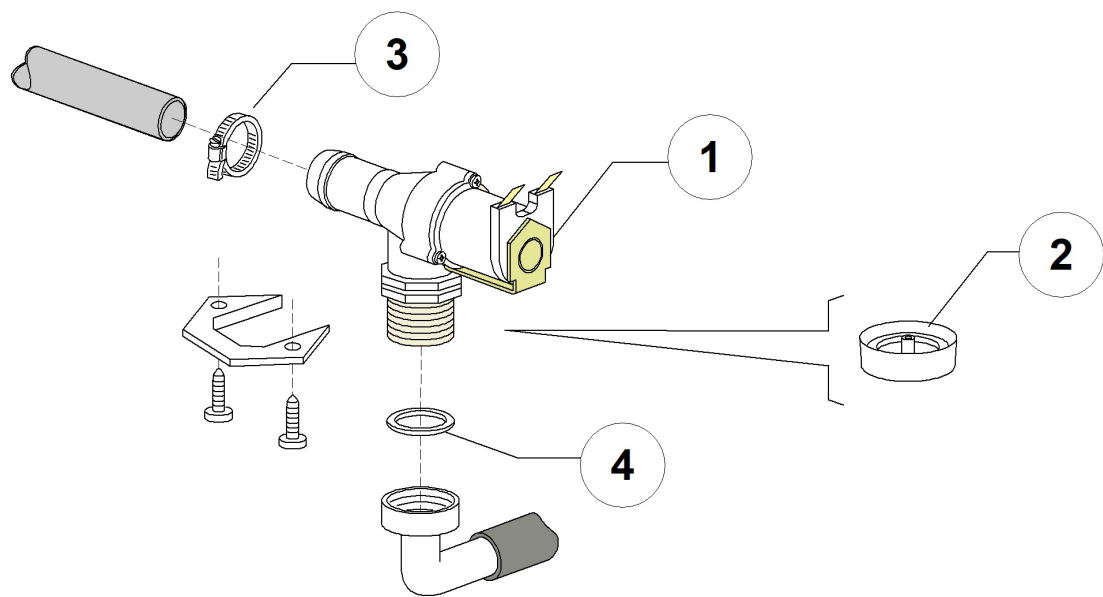

BHT11 T 380-400/3N/50 BARON - DWE1028834 - Solenoid valve group - DW014T

BHT11 T 380-400/3N/50 BARON - DWE1028834 - Solenoid valve group - DW014T

Pos.	Code	Descrizione	Description
1	DW30001000	ELETTROVALVOLA SINGOLA 90° D.14	SINGLE SOLENOID VALVE 90° D.14
3	DW11807	FASCETTE AISI 430 12/22	CLAMP 12/22 AISI 430
4	DW13307	GUARNIZ. 3/4 CARICO ACQUA POTABILE	GUARNIZ. 3/4 CARICO H2O DIS.LS061