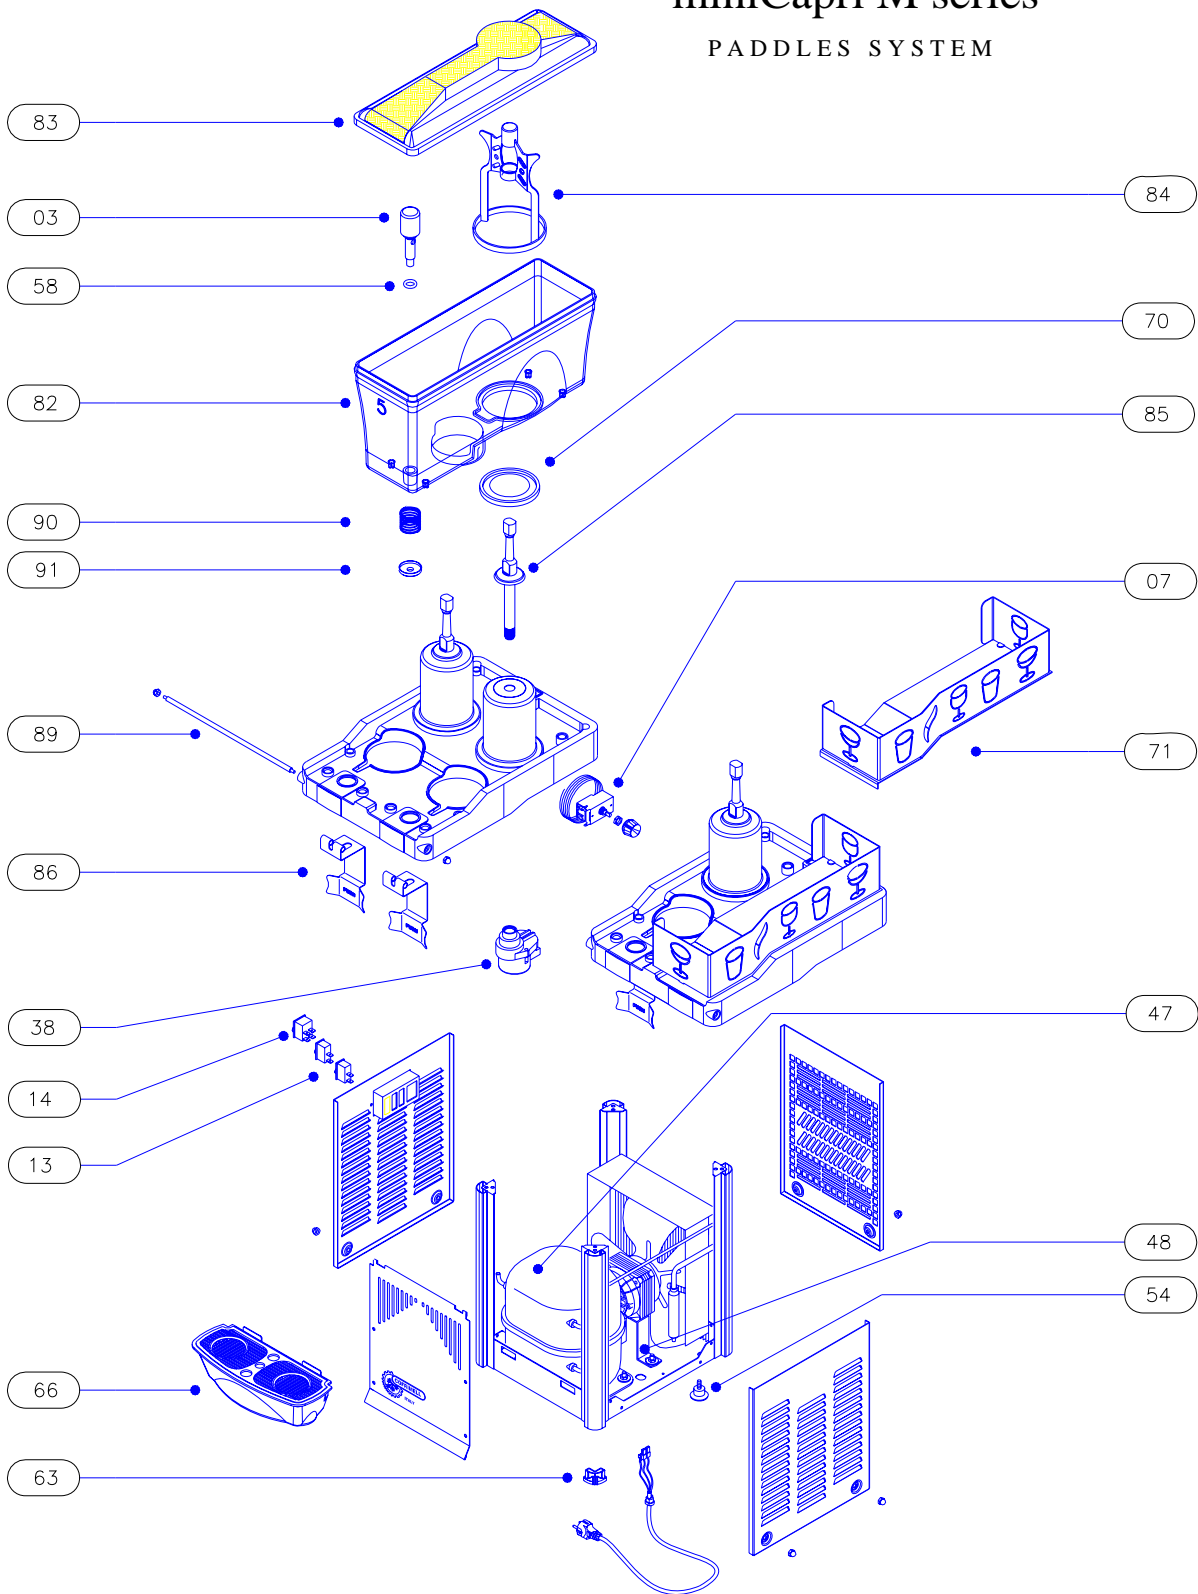

miniCapri M series

PADDLES SYSTEM

SPARE PARTS MINICAPRI M

N°. Disegno

1270-2

Cofrimell s.a.s.

Via delle Monachelle, 66/B

00040 Pomezia - ITALY

x¹ = For model with 1 bowl
x² = For model with 2 bowl
x³ = For model with 3 bowl
x⁴ = For model with 4 bowl

COFRIMELL Drink Dispenser Spare Partes PRICE LIST 2011-

PLSP-2010

Rev. 03

Page 2 of 29