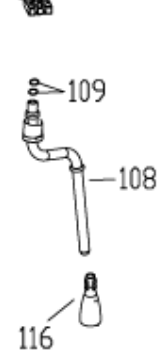

300

Position	Code	description
	ATA4030006000	CHIAVE SPECIALE TAPPO CIALDA
3	AT4055550300	RED LOWER COVER
6	AT4055501600	RUBBER FOOT BLACK
12	AT4055311500	GRID FOR CUPS
15	AT4055320500	STEM VALVE STEAM
16	AT504520600	GASKET OR106
17	AT502529100	PUMP 230V 50HZ MC
18	AT4026001000	UNIVERSAL VALVE BY-PASS ASSY
19	AT524240300	PUMP SUPPORT MC5/G/5
20	AT4055341500	TEFLON TUBE D.6X1 L100MM
22	AT4055320300	STUD
23	AT4055320400	STEAM CONTROL LEVER
24	AT4055502400	CONTROL LEVER KNOB
27	AT4056001300	WATER TANK ASSY
29	AT5025131EX	BLACK CABLE H05VV-F
31	AT4051220020	SINGLE-POLE SWITCH
32	AT4051220030	SINGLE-POLE SELECTOR
46	AT5225806D7	MEASURING SPOON
47	AT5225118E0	PRESSER
52	AT4055570300	RED FRONT LID HEAD
55	AT4071430010	THERMOMETER 200
57	AT1770109501	THERMOSTAT 95
58	AT1770113001	THERMOSTAT 130
59	AT1770900300	THERMOSTAT DOUBLE CLAMP D.3,2
61	AT500522800	NUT FOR CONNECTION
62	AT520523020	LOCKING PIPE NUT FOR VALVES
63	AT8999000300	ITEM NOT AVAILABLE
64	AT520185800	THERMOFUSE CLAMP
66	AT104325200	SILICON TUBE SR60 4X8 TRANSP.CSM
67	AT4055502100	HOLDER STUD
70	AT4056002800	BLACK DUST FILTER HOLDER ASSY
87	AT4056002000	RED HEAD ASSY
91	AT4025320100	LOWERED CAP 1335
92	AT520523100	STEEL SHOWER
93	AT534604900	BOILER HEAD SPRING 1335
94	AT504520300	MUSHROOM SHAPED VALVE GASKET
95	AT4025590600	FILTER HOLDER GASKET 3

98	AT520522920	NUT FOR VALVE
99	AT520240900	STEAM VALVE BODY MC5/M/10
100	AT4056001100	BOILER ASSY 240V 1000W
107	AT4055320600	STEAM EXTENSION
108	AT4055312700	STEAM TUBE W/NUT
109	AT504520700	OR 2018 GASKET
116	AT4055502800	STEAM TUBE BLACK
125	AT4055301600	BLOCK NUT
136	AT8999000200	ITEM NOT AVAIL.X THIS VERSION
300	AT4056007500	KIT THERMOCREAM SYSTEM