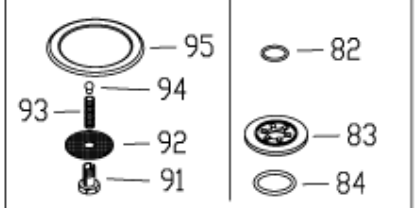

300

Position	Code	description
	ATA4030006000	CHIAVE SPECIALE TAPPO CIALDA
3	AT4055550300	RED LOWER COVER
6	AT4055501600	RUBBER FOOT BLACK
12	AT4055311500	GRID FOR CUPS
15	AT4055320500	STEM VALVE STEAM
16	AT504520600	GASKET OR106
17	AT502529100	PUMP 230V 50HZ MC
18	AT4026001000	UNIVERSAL VALVE BY-PASS ASSY
19	AT524240300	PUMP SUPPORT MC5/G/5
20	AT4055341500	TEFLON TUBE D.6X1 L100MM
22	AT4055320300	STUD
23	AT4055320400	STEAM CONTROL LEVER
24	AT4055502400	CONTROL LEVER KNOB
27	AT4056001300	WATER TANK ASSY
29	AT5025131EX	BLACK CABLE H05VV-F
31	AT4051220020	SINGLE-POLE SWITCH
32	AT4051220030	SINGLE-POLE SELECTOR
46	AT5225806D7	MEASURING SPOON
47	AT5225118E0	PRESSER
52	AT4055570300	RED FRONT LID HEAD
55	AT4071430010	THERMOMETER 200
57	AT1770109501	THERMOSTAT 95
58	AT1770113001	THERMOSTAT 130
59	AT1770900300	THERMOSTAT DOUBLE CLAMP D.3,2
61	AT500522800	NUT FOR CONNECTION
62	AT520523020	LOCKING PIPE NUT FOR VALVES
63	AT8999000300	ITEM NOT AVAILABLE
64	AT520185800	THERMOFUSE CLAMP
66	AT104325200	SILICON TUBE SR60 4X8 TRANSP.CSM
67	AT4055502100	HOLDER STUD
70	AT4056002800	BLACK DUST FILTER HOLDER ASSY
87	AT4056002000	RED HEAD ASSY
91	AT4025320100	LOWERED CAP 1335
92	AT520523100	STEEL SHOWER
93	AT534604900	BOILER HEAD SPRING 1335
94	AT504520300	MUSHROOM SHAPED VALVE GASKET
95	AT4025590600	FILTER HOLDER GASKET 3

98	AT520522920	NUT FOR VALVE
99	AT520240900	STEAM VALVE BODY MC5/M/10
100	AT4056001100	BOILER ASSY 240V 1000W
107	AT4055320600	STEAM EXTENSION
108	AT4055312700	STEAM TUBE W/NUT
109	AT504520700	OR 2018 GASKET
116	AT4055502800	STEAM TUBE BLACK
125	AT4055301600	BLOCK NUT
136	AT8999000200	ITEM NOT AVAIL.X THIS VERSION
300	AT4056007500	KIT THERMOCREAM SYSTEM