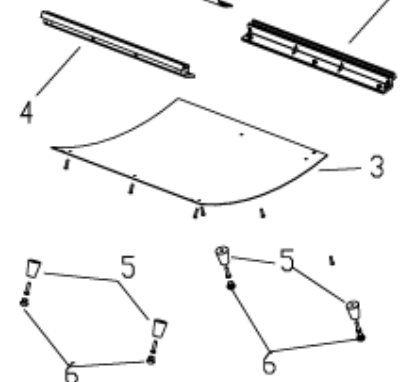

300

Position	Code	description
	ATA4030006000	CHIAVE SPECIALE TAPPO CIALDA
3	AT4055550300	RED LOWER COVER
6	AT4055501600	RUBBER FOOT BLACK
12	AT4055311500	GRID FOR CUPS
15	AT4055320500	STEM VALVE STEAM
16	AT504520600	GASKET OR106
17	AT502529100	PUMP 230V 50HZ MC
18	AT4026001000	UNIVERSAL VALVE BY-PASS ASSY
19	AT524240300	PUMP SUPPORT MC5/G/5
20	AT4055341500	TEFLON TUBE D.6X1 L100MM
22	AT4055320300	STUD
23	AT4055320400	STEAM CONTROL LEVER
24	AT4055502400	CONTROL LEVER KNOB
27	AT4056001300	WATER TANK ASSY
29	AT5025131EX	BLACK CABLE H05VV-F
31	AT4051220020	SINGLE-POLE SWITCH
32	AT4051220030	SINGLE-POLE SELECTOR
46	AT5225806D7	MEASURING SPOON
47	AT5225118E0	PRESSER
52	AT4055570300	RED FRONT LID HEAD
55	AT4071430010	THERMOMETER 200
57	AT1770109501	THERMOSTAT 95
58	AT1770113001	THERMOSTAT 130
59	AT1770900300	THERMOSTAT DOUBLE CLAMP D.3,2
61	AT500522800	NUT FOR CONNECTION
62	AT520523020	LOCKING PIPE NUT FOR VALVES
63	AT8999000300	ITEM NOT AVAILABLE
64	AT520185800	THERMOFUSE CLAMP
66	AT104325200	SILICON TUBE SR60 4X8 TRANSP.CSM
67	AT4055502100	HOLDER STUD
70	AT4056002800	BLACK DUST FILTER HOLDER ASSY
87	AT4056002000	RED HEAD ASSY
91	AT4025320100	LOWERED CAP 1335
92	AT520523100	STEEL SHOWER
93	AT534604900	BOILER HEAD SPRING 1335
94	AT504520300	MUSHROOM SHAPED VALVE GASKET
95	AT4025590600	FILTER HOLDER GASKET 3

98	AT520522920	NUT FOR VALVE
99	AT520240900	STEAM VALVE BODY MC5/M/10
100	AT4056001100	BOILER ASSY 240V 1000W
107	AT4055320600	STEAM EXTENSION
108	AT4055312700	STEAM TUBE W/NUT
109	AT504520700	OR 2018 GASKET
116	AT4055502800	STEAM TUBE BLACK
125	AT4055301600	BLOCK NUT
136	AT8999000200	ITEM NOT AVAIL.X THIS VERSION
300	AT4056007500	KIT THERMOCREAM SYSTEM