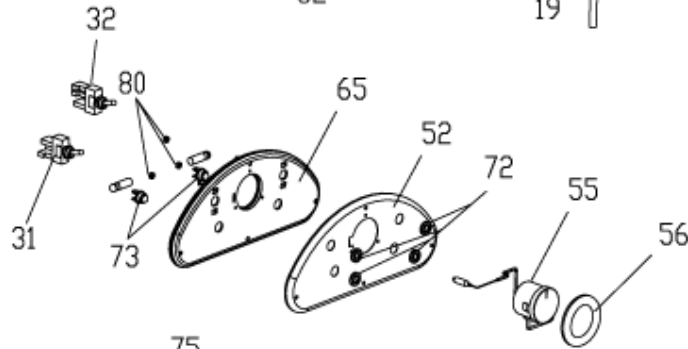

300

Position	Code	description
	ATA4030006000	CHIAVE SPECIALE TAPPO CIALDA
3	AT4055550300	RED LOWER COVER
6	AT4055501600	RUBBER FOOT BLACK
12	AT4055311500	GRID FOR CUPS
15	AT4055320500	STEM VALVE STEAM
16	AT504520600	GASKET OR106
17	AT502529100	PUMP 230V 50HZ MC
18	AT4026001000	UNIVERSAL VALVE BY-PASS ASSY
19	AT524240300	PUMP SUPPORT MC5/G/5
20	AT4055341500	TEFLON TUBE D.6X1 L100MM
22	AT4055320300	STUD
23	AT4055320400	STEAM CONTROL LEVER
24	AT4055502400	CONTROL LEVER KNOB
27	AT4056001300	WATER TANK ASSY
29	AT5025131EX	BLACK CABLE H05VV-F
31	AT4051220020	SINGLE-POLE SWITCH
32	AT4051220030	SINGLE-POLE SELECTOR
46	AT5225806D7	MEASURING SPOON
47	AT5225118E0	PRESSER
52	AT4055570300	RED FRONT LID HEAD
55	AT4071430010	THERMOMETER 200
57	AT1770109501	THERMOSTAT 95
58	AT1770113001	THERMOSTAT 130
59	AT1770900300	THERMOSTAT DOUBLE CLAMP D.3,2
61	AT500522800	NUT FOR CONNECTION
62	AT520523020	LOCKING PIPE NUT FOR VALVES
63	AT8999000300	ITEM NOT AVAILABLE
64	AT520185800	THERMOFUSE CLAMP
66	AT104325200	SILICON TUBE SR60 4X8 TRANSP.CSM
67	AT4055502100	HOLDER STUD
70	AT4056002800	BLACK DUST FILTER HOLDER ASSY
87	AT4056002000	RED HEAD ASSY
91	AT4025320100	LOWERED CAP 1335
92	AT520523100	STEEL SHOWER
93	AT534604900	BOILER HEAD SPRING 1335
94	AT504520300	MUSHROOM SHAPED VALVE GASKET
95	AT4025590600	FILTER HOLDER GASKET 3

98	AT520522920	NUT FOR VALVE
99	AT520240900	STEAM VALVE BODY MC5/M/10
100	AT4056001100	BOILER ASSY 240V 1000W
107	AT4055320600	STEAM EXTENSION
108	AT4055312700	STEAM TUBE W/NUT
109	AT504520700	OR 2018 GASKET
116	AT4055502800	STEAM TUBE BLACK
125	AT4055301600	BLOCK NUT
136	AT8999000200	ITEM NOT AVAIL.X THIS VERSION
300	AT4056007500	KIT THERMOCREAM SYSTEM