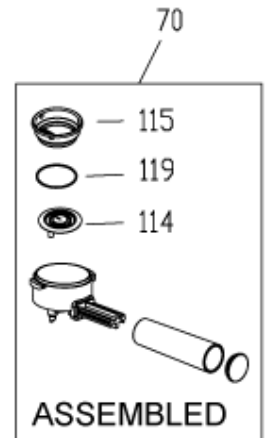

300

Position	Code	description
	ATA4030006000	CHIAVE SPECIALE TAPPO CIALDA
3	AT4055550300	RED LOWER COVER
6	AT4055501600	RUBBER FOOT BLACK
12	AT4055311500	GRID FOR CUPS
15	AT4055320500	STEM VALVE STEAM
16	AT504520600	GASKET OR106
17	AT502529100	PUMP 230V 50HZ MC
18	AT4026001000	UNIVERSAL VALVE BY-PASS ASSY
19	AT524240300	PUMP SUPPORT MC5/G/5
20	AT4055341500	TEFLON TUBE D.6X1 L100MM
22	AT4055320300	STUD
23	AT4055320400	STEAM CONTROL LEVER
24	AT4055502400	CONTROL LEVER KNOB
27	AT4056001300	WATER TANK ASSY
29	AT5025131EX	BLACK CABLE H05VV-F
31	AT4051220020	SINGLE-POLE SWITCH
32	AT4051220030	SINGLE-POLE SELECTOR
46	AT5225806D7	MEASURING SPOON
47	AT5225118E0	PRESSER
52	AT4055570300	RED FRONT LID HEAD
55	AT4071430010	THERMOMETER 200
57	AT1770109501	THERMOSTAT 95
58	AT1770113001	THERMOSTAT 130
59	AT1770900300	THERMOSTAT DOUBLE CLAMP D.3,2
61	AT500522800	NUT FOR CONNECTION
62	AT520523020	LOCKING PIPE NUT FOR VALVES
63	AT8999000300	ITEM NOT AVAILABLE
64	AT520185800	THERMOFUSE CLAMP
66	AT104325200	SILICON TUBE SR60 4X8 TRANSP.CSM
67	AT4055502100	HOLDER STUD
70	AT4056002800	BLACK DUST FILTER HOLDER ASSY
87	AT4056002000	RED HEAD ASSY
91	AT4025320100	LOWERED CAP 1335
92	AT520523100	STEEL SHOWER
93	AT534604900	BOILER HEAD SPRING 1335
94	AT504520300	MUSHROOM SHAPED VALVE GASKET
95	AT4025590600	FILTER HOLDER GASKET 3

98	AT520522920	NUT FOR VALVE
99	AT520240900	STEAM VALVE BODY MC5/M/10
100	AT4056001100	BOILER ASSY 240V 1000W
107	AT4055320600	STEAM EXTENSION
108	AT4055312700	STEAM TUBE W/NUT
109	AT504520700	OR 2018 GASKET
116	AT4055502800	STEAM TUBE BLACK
125	AT4055301600	BLOCK NUT
136	AT8999000200	ITEM NOT AVAIL.X THIS VERSION
300	AT4056007500	KIT THERMOCREAM SYSTEM