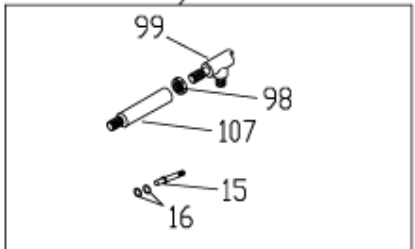

300

Position	Code	description
	ATA4030006000	CHIAVE SPECIALE TAPPO CIALDA
3	AT4055550300	RED LOWER COVER
6	AT4055501600	RUBBER FOOT BLACK
12	AT4055311500	GRID FOR CUPS
15	AT4055320500	STEM VALVE STEAM
16	AT504520600	GASKET OR106
17	AT502529100	PUMP 230V 50HZ MC
18	AT4026001000	UNIVERSAL VALVE BY-PASS ASSY
19	AT524240300	PUMP SUPPORT MC5/G/5
20	AT4055341500	TEFLON TUBE D.6X1 L100MM
22	AT4055320300	STUD
23	AT4055320400	STEAM CONTROL LEVER
24	AT4055502400	CONTROL LEVER KNOB
27	AT4056001300	WATER TANK ASSY
29	AT5025131EX	BLACK CABLE H05VV-F
31	AT4051220020	SINGLE-POLE SWITCH
32	AT4051220030	SINGLE-POLE SELECTOR
46	AT5225806D7	MEASURING SPOON
47	AT5225118E0	PRESSER
52	AT4055570300	RED FRONT LID HEAD
55	AT4071430010	THERMOMETER 200
57	AT1770109501	THERMOSTAT 95
58	AT1770113001	THERMOSTAT 130
59	AT1770900300	THERMOSTAT DOUBLE CLAMP D.3,2
61	AT500522800	NUT FOR CONNECTION
62	AT520523020	LOCKING PIPE NUT FOR VALVES
63	AT8999000300	ITEM NOT AVAILABLE
64	AT520185800	THERMOFUSE CLAMP
66	AT104325200	SILICON TUBE SR60 4X8 TRANSP.CSM
67	AT4055502100	HOLDER STUD
70	AT4056002800	BLACK DUST FILTER HOLDER ASSY
87	AT4056002000	RED HEAD ASSY
91	AT4025320100	LOWERED CAP 1335
92	AT520523100	STEEL SHOWER
93	AT534604900	BOILER HEAD SPRING 1335
94	AT504520300	MUSHROOM SHAPED VALVE GASKET
95	AT4025590600	FILTER HOLDER GASKET 3

98	AT520522920	NUT FOR VALVE
99	AT520240900	STEAM VALVE BODY MC5/M/10
100	AT4056001100	BOILER ASSY 240V 1000W
107	AT4055320600	STEAM EXTENSION
108	AT4055312700	STEAM TUBE W/NUT
109	AT504520700	OR 2018 GASKET
116	AT4055502800	STEAM TUBE BLACK
125	AT4055301600	BLOCK NUT
136	AT8999000200	ITEM NOT AVAIL.X THIS VERSION
300	AT4056007500	KIT THERMOCREAM SYSTEM