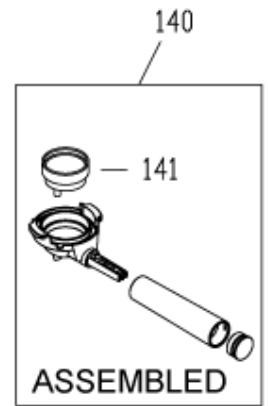

300

Position	Code	description
	ATA4030006000	CHIAVE SPECIALE TAPPO CIALDA
3	AT4055550300	RED LOWER COVER
6	AT4055501600	RUBBER FOOT BLACK
12	AT4055311500	GRID FOR CUPS
15	AT4055320500	STEM VALVE STEAM
16	AT504520600	GASKET OR106
17	AT502529100	PUMP 230V 50HZ MC
18	AT4026001000	UNIVERSAL VALVE BY-PASS ASSY
19	AT524240300	PUMP SUPPORT MC5/G/5
20	AT4055341500	TEFLON TUBE D.6X1 L100MM
22	AT4055320300	STUD
23	AT4055320400	STEAM CONTROL LEVER
24	AT4055502400	CONTROL LEVER KNOB
27	AT4056001300	WATER TANK ASSY
29	AT5025131EX	BLACK CABLE H05VV-F
31	AT4051220020	SINGLE-POLE SWITCH
32	AT4051220030	SINGLE-POLE SELECTOR
46	AT5225806D7	MEASURING SPOON
47	AT5225118E0	PRESSER
52	AT4055570300	RED FRONT LID HEAD
55	AT4071430010	THERMOMETER 200
57	AT1770109501	THERMOSTAT 95
58	AT1770113001	THERMOSTAT 130
59	AT1770900300	THERMOSTAT DOUBLE CLAMP D.3,2
61	AT500522800	NUT FOR CONNECTION
62	AT520523020	LOCKING PIPE NUT FOR VALVES
63	AT8999000300	ITEM NOT AVAILABLE
64	AT520185800	THERMOFUSE CLAMP
66	AT104325200	SILICON TUBE SR60 4X8 TRANSP.CSM
67	AT4055502100	HOLDER STUD
70	AT4056002800	BLACK DUST FILTER HOLDER ASSY
87	AT4056002000	RED HEAD ASSY
91	AT4025320100	LOWERED CAP 1335
92	AT520523100	STEEL SHOWER
93	AT534604900	BOILER HEAD SPRING 1335
94	AT504520300	MUSHROOM SHAPED VALVE GASKET
95	AT4025590600	FILTER HOLDER GASKET 3

98	AT520522920	NUT FOR VALVE
99	AT520240900	STEAM VALVE BODY MC5/M/10
100	AT4056001100	BOILER ASSY 240V 1000W
107	AT4055320600	STEAM EXTENSION
108	AT4055312700	STEAM TUBE W/NUT
109	AT504520700	OR 2018 GASKET
116	AT4055502800	STEAM TUBE BLACK
125	AT4055301600	BLOCK NUT
136	AT8999000200	ITEM NOT AVAIL.X THIS VERSION
300	AT4056007500	KIT THERMOCREAM SYSTEM