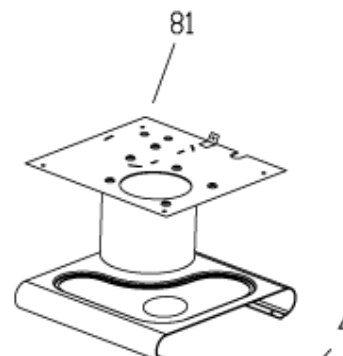

300

Position	Code	description
	ATA4030006000	CHIAVE SPECIALE TAPPO CIALDA
3	AT4055550300	RED LOWER COVER
6	AT4055501600	RUBBER FOOT BLACK
12	AT4055311500	GRID FOR CUPS
15	AT4055320500	STEM VALVE STEAM
16	AT504520600	GASKET OR106
17	AT502529100	PUMP 230V 50HZ MC
18	AT4026001000	UNIVERSAL VALVE BY-PASS ASSY
19	AT524240300	PUMP SUPPORT MC5/G/5
20	AT4055341500	TEFLON TUBE D.6X1 L100MM
22	AT4055320300	STUD
23	AT4055320400	STEAM CONTROL LEVER
24	AT4055502400	CONTROL LEVER KNOB
27	AT4056001300	WATER TANK ASSY
29	AT5025131EX	BLACK CABLE H05VV-F
31	AT4051220020	SINGLE-POLE SWITCH
32	AT4051220030	SINGLE-POLE SELECTOR
46	AT5225806D7	MEASURING SPOON
47	AT5225118E0	PRESSER
52	AT4055570300	RED FRONT LID HEAD
55	AT4071430010	THERMOMETER 200
57	AT1770109501	THERMOSTAT 95
58	AT1770113001	THERMOSTAT 130
59	AT1770900300	THERMOSTAT DOUBLE CLAMP D.3,2
61	AT500522800	NUT FOR CONNECTION
62	AT520523020	LOCKING PIPE NUT FOR VALVES
63	AT8999000300	ITEM NOT AVAILABLE
64	AT520185800	THERMOFUSE CLAMP
66	AT104325200	SILICON TUBE SR60 4X8 TRANSP.CSM
67	AT4055502100	HOLDER STUD
70	AT4056002800	BLACK DUST FILTER HOLDER ASSY
87	AT4056002000	RED HEAD ASSY
91	AT4025320100	LOWERED CAP 1335
92	AT520523100	STEEL SHOWER
93	AT534604900	BOILER HEAD SPRING 1335
94	AT504520300	MUSHROOM SHAPED VALVE GASKET
95	AT4025590600	FILTER HOLDER GASKET 3

98	AT520522920	NUT FOR VALVE
99	AT520240900	STEAM VALVE BODY MC5/M/10
100	AT4056001100	BOILER ASSY 240V 1000W
107	AT4055320600	STEAM EXTENSION
108	AT4055312700	STEAM TUBE W/NUT
109	AT504520700	OR 2018 GASKET
116	AT4055502800	STEAM TUBE BLACK
125	AT4055301600	BLOCK NUT
136	AT8999000200	ITEM NOT AVAIL.X THIS VERSION
300	AT4056007500	KIT THERMOCREAM SYSTEM