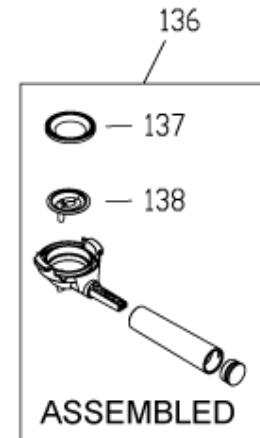

300

Position	Code	description
	ATA4030006000	CHIAVE SPECIALE TAPPO CIALDA
3	AT4055550300	RED LOWER COVER
6	AT4055501600	RUBBER FOOT BLACK
12	AT4055311500	GRID FOR CUPS
15	AT4055320500	STEM VALVE STEAM
16	AT504520600	GASKET OR106
17	AT502529100	PUMP 230V 50HZ MC
18	AT4026001000	UNIVERSAL VALVE BY-PASS ASSY
19	AT524240300	PUMP SUPPORT MC5/G/5
20	AT4055341500	TEFLON TUBE D.6X1 L100MM
22	AT4055320300	STUD
23	AT4055320400	STEAM CONTROL LEVER
24	AT4055502400	CONTROL LEVER KNOB
27	AT4056001300	WATER TANK ASSY
29	AT5025131EX	BLACK CABLE H05VV-F
31	AT4051220020	SINGLE-POLE SWITCH
32	AT4051220030	SINGLE-POLE SELECTOR
46	AT5225806D7	MEASURING SPOON
47	AT5225118E0	PRESSER
52	AT4055570300	RED FRONT LID HEAD
55	AT4071430010	THERMOMETER 200
57	AT1770109501	THERMOSTAT 95
58	AT1770113001	THERMOSTAT 130
59	AT1770900300	THERMOSTAT DOUBLE CLAMP D.3,2
61	AT500522800	NUT FOR CONNECTION
62	AT520523020	LOCKING PIPE NUT FOR VALVES
63	AT8999000300	ITEM NOT AVAILABLE
64	AT520185800	THERMOFUSE CLAMP
66	AT104325200	SILICON TUBE SR60 4X8 TRANSP.CSM
67	AT4055502100	HOLDER STUD
70	AT4056002800	BLACK DUST FILTER HOLDER ASSY
87	AT4056002000	RED HEAD ASSY
91	AT4025320100	LOWERED CAP 1335
92	AT520523100	STEEL SHOWER
93	AT534604900	BOILER HEAD SPRING 1335
94	AT504520300	MUSHROOM SHAPED VALVE GASKET
95	AT4025590600	FILTER HOLDER GASKET 3

98	AT520522920	NUT FOR VALVE
99	AT520240900	STEAM VALVE BODY MC5/M/10
100	AT4056001100	BOILER ASSY 240V 1000W
107	AT4055320600	STEAM EXTENSION
108	AT4055312700	STEAM TUBE W/NUT
109	AT504520700	OR 2018 GASKET
116	AT4055502800	STEAM TUBE BLACK
125	AT4055301600	BLOCK NUT
136	AT8999000200	ITEM NOT AVAIL.X THIS VERSION
300	AT4056007500	KIT THERMOCREAM SYSTEM