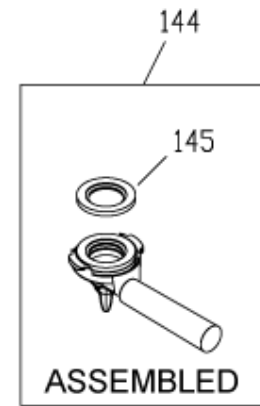

300

Position	Code	description
	ATA4030006000	CHIAVE SPECIALE TAPPO CIALDA
3	AT4055550300	RED LOWER COVER
6	AT4055501600	RUBBER FOOT BLACK
12	AT4055311500	GRID FOR CUPS
15	AT4055320500	STEM VALVE STEAM
16	AT504520600	GASKET OR106
17	AT502529100	PUMP 230V 50HZ MC
18	AT4026001000	UNIVERSAL VALVE BY-PASS ASSY
19	AT524240300	PUMP SUPPORT MC5/G/5
20	AT4055341500	TEFLON TUBE D.6X1 L100MM
22	AT4055320300	STUD
23	AT4055320400	STEAM CONTROL LEVER
24	AT4055502400	CONTROL LEVER KNOB
27	AT4056001300	WATER TANK ASSY
29	AT5025131EX	BLACK CABLE H05VV-F
31	AT4051220020	SINGLE-POLE SWITCH
32	AT4051220030	SINGLE-POLE SELECTOR
46	AT5225806D7	MEASURING SPOON
47	AT5225118E0	PRESSER
52	AT4055570300	RED FRONT LID HEAD
55	AT4071430010	THERMOMETER 200
57	AT1770109501	THERMOSTAT 95
58	AT1770113001	THERMOSTAT 130
59	AT1770900300	THERMOSTAT DOUBLE CLAMP D.3,2
61	AT500522800	NUT FOR CONNECTION
62	AT520523020	LOCKING PIPE NUT FOR VALVES
63	AT8999000300	ITEM NOT AVAILABLE
64	AT520185800	THERMOFUSE CLAMP
66	AT104325200	SILICON TUBE SR60 4X8 TRANSP.CSM
67	AT4055502100	HOLDER STUD
70	AT4056002800	BLACK DUST FILTER HOLDER ASSY
87	AT4056002000	RED HEAD ASSY
91	AT4025320100	LOWERED CAP 1335
92	AT520523100	STEEL SHOWER
93	AT534604900	BOILER HEAD SPRING 1335
94	AT504520300	MUSHROOM SHAPED VALVE GASKET
95	AT4025590600	FILTER HOLDER GASKET 3

98	AT520522920	NUT FOR VALVE
99	AT520240900	STEAM VALVE BODY MC5/M/10
100	AT4056001100	BOILER ASSY 240V 1000W
107	AT4055320600	STEAM EXTENSION
108	AT4055312700	STEAM TUBE W/NUT
109	AT504520700	OR 2018 GASKET
116	AT4055502800	STEAM TUBE BLACK
125	AT4055301600	BLOCK NUT
136	AT8999000200	ITEM NOT AVAIL.X THIS VERSION
300	AT4056007500	KIT THERMOCREAM SYSTEM