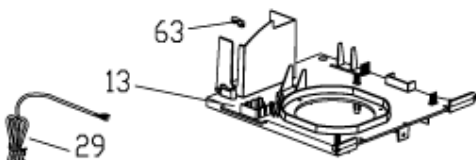

300

Position	Code	description
	ATA4030006000	CHIAVE SPECIALE TAPPO CIALDA
3	AT4055550300	RED LOWER COVER
6	AT4055501600	RUBBER FOOT BLACK
12	AT4055311500	GRID FOR CUPS
15	AT4055320500	STEM VALVE STEAM
16	AT504520600	GASKET OR106
17	AT502529100	PUMP 230V 50HZ MC
18	AT4026001000	UNIVERSAL VALVE BY-PASS ASSY
19	AT524240300	PUMP SUPPORT MC5/G/5
20	AT4055341500	TEFLON TUBE D.6X1 L100MM
22	AT4055320300	STUD
23	AT4055320400	STEAM CONTROL LEVER
24	AT4055502400	CONTROL LEVER KNOB
27	AT4056001300	WATER TANK ASSY
29	AT5025131EX	BLACK CABLE H05VV-F
31	AT4051220020	SINGLE-POLE SWITCH
32	AT4051220030	SINGLE-POLE SELECTOR
46	AT5225806D7	MEASURING SPOON
47	AT5225118E0	PRESSER
52	AT4055570300	RED FRONT LID HEAD
55	AT4071430010	THERMOMETER 200
57	AT1770109501	THERMOSTAT 95
58	AT1770113001	THERMOSTAT 130
59	AT1770900300	THERMOSTAT DOUBLE CLAMP D.3,2
61	AT500522800	NUT FOR CONNECTION
62	AT520523020	LOCKING PIPE NUT FOR VALVES
63	AT8999000300	ITEM NOT AVAILABLE
64	AT520185800	THERMOFUSE CLAMP
66	AT104325200	SILICON TUBE SR60 4X8 TRANSP.CSM
67	AT4055502100	HOLDER STUD
70	AT4056002800	BLACK DUST FILTER HOLDER ASSY
87	AT4056002000	RED HEAD ASSY
91	AT4025320100	LOWERED CAP 1335
92	AT520523100	STEEL SHOWER
93	AT534604900	BOILER HEAD SPRING 1335
94	AT504520300	MUSHROOM SHAPED VALVE GASKET
95	AT4025590600	FILTER HOLDER GASKET 3

98	AT520522920	NUT FOR VALVE
99	AT520240900	STEAM VALVE BODY MC5/M/10
100	AT4056001100	BOILER ASSY 240V 1000W
107	AT4055320600	STEAM EXTENSION
108	AT4055312700	STEAM TUBE W/NUT
109	AT504520700	OR 2018 GASKET
116	AT4055502800	STEAM TUBE BLACK
125	AT4055301600	BLOCK NUT
136	AT8999000200	ITEM NOT AVAIL.X THIS VERSION
300	AT4056007500	KIT THERMOCREAM SYSTEM