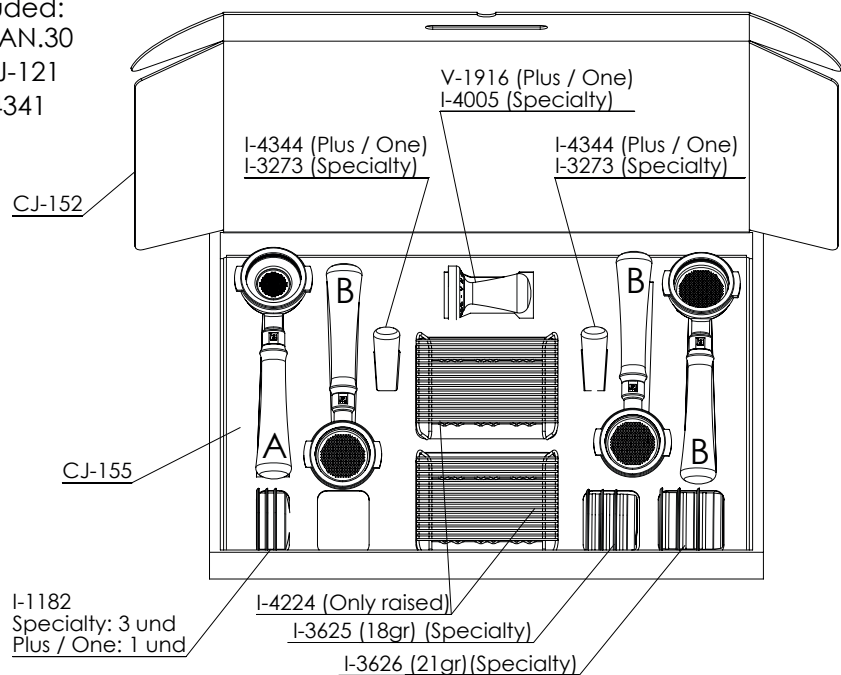

PM-331 / PM-333 / PM-339 / PM-341

Included:
MAN.30
CJ-121
I-4341

REF.	DESCRIPCIÓN	DESCRIPTION
CJ-152	CAJA DOTACION BIG DREAM	BOX BIG DREAM
CJ-155	BASE CAJA DOTACION BIG DREAM 3GR	BASE BOX BIG DREAM 3GR
I-1167	ARO RETENCION FILTRO PROF.	PROF SPRING FILTER
I-1182	CACILLO CIEGO PROF/BARISTA	PROF BLIND FILTER
I-2460	PORTA BIG DREAM INOX	PORTA PROF INOX
I-2463	SALIDA 1 C PROF INOX	EXIT 1 C PROF INOX
I-2464	SALIDA 2C PROF INOX	EXIT 2C PROF INOX
I-3273	POMO GRIFO MADERA BIG DREAM	TAP HANDLE BIG DREAM
I-3623	TUBO ENTRADA E.V. CARGA 2GR / 3GR BIG DREAM	INPUT SOLENOID TUBE BIG DREAM
I-3624	CACILLO 14G BIG DREAM	FILTER 14G BIG DREAM
I-3625	CACILLO 18G BIG DREAM	FILTER 18G BIG DREAM
I-3626	CACILLO 21G BIG DREAM	FILTER 21G BIG DREAM
I-4005	TAMPER BIG DREAM MADERA OLIVO BASE INOX	TAMPER BIG DREAM
I-4007	MANGO PORTA BIG DREAM	HANDLE BIG DREAM
I-4224	ALZA RAISED BIG DREAM	SUPPLEMENT RAISED BID DREAM
I-4341	CAMISETA BIG DREAM	T-SHIRT BIG DREAM
I-4342	ESPARRAGO M3x4 DIN 913 INOX A2	SOCKET SET SCREW OUTPUT FIXING COFFEE BIG DREAM
I-4343	MANGO PORTA MADERA BARISTA / BIG DREAM P	SET HANDLE MAPLE WOOD DREAM
I-4344	POMO GRIFO VAPOR BIG DREAM PLUS/ONE	STEAM TAP HANDLE BIG DREAM PLUS / ONE
I-4441	PORTA SIN FONDO BIG DREAM	BIG DREAM BOTTOMLESS FILTERHOLDER
MAN.30	MANUAL INSTRUCCIONES BIG DREAM	MANUAL BIG DREAM
PM-331	KIT DOTACION BIG DREAM S 3 GRUPOS	EQUIPEMENT KIT 3 GROUPS BIG DREAM S
PM-333	KIT DOTACION BIG DREAM P 3 GRUPOS	EQUIPEMENT KIT 3 GROUPS BIG DREAM P
PM-334	PORTA FILTROS MADERA 1 CAFÉ BIG DREAM S COMPLETO	1 COFFEE WOOD FILTERHOLDER BIG DREAM S FULL
PM-335	PORTA FILTROS MADERA 2 CAFÉS BIG DREAM S COMPLETO	2 COFFEE WOOD FILTERHOLDER BIG DREAM S FULL
PM-336	PORTA FILTROS MADERA 1 CAFÉ BIG DREAM P COMPLETO	1 COFFEE WOOD FILTERHOLDER BIG DREAM P FULL
PM-337	PORTA FILTROS MADERA 2 CAFÉS BIG DREAM P COMPLETO	2 COFFEE WOOD FILTERHOLDER BIG DREAM P FULL
PM-339	KIT DOTACION BIG DREAM S 3 GRUPOS RAISED	EQUIPEMENT KIT 2GR BIG DREAM S 3 GROUPS RAISED
PM-341	KIT DOTACION BIG DREAM P 3 GRUPOS RAISED	EQUIPEMENT KIT 2GR BIG DREAM P 3 GROUPS RAISED
PM-407	PORTA COMPLETO SIN FONDO BIG DREAM SPECIALTY	BOTTOMLESS BIG DREAM SPECIALTY FILTER
PM-408	PORTA COMPLETO SIN FONDO BIG DREAM PLUS / ONE	BOTTOMLESS BIG DREAM PLUS / ONE FILTER
V-1916	PRENSA CAFE ALUMINIO 53/58mm	ALUMINUM COFFEE TAMPER