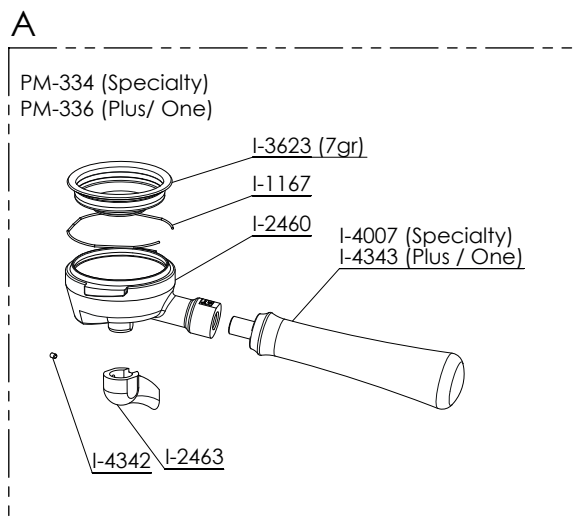

PM-331 / PM-333 / PM-339 / PM-341

Included:
MAN.30
CJ-121
I-4341

REF.	DESCRIPCIÓN	DESCRIPTION
CJ-152	CAJA DOTACION BIG DREAM	BOX BIG DREAM
CJ-155	BASE CAJA DOTACION BIG DREAM 3GR	BASE BOX BIG DREAM 3GR
I-1167	ARO RETENCION FILTRO PROF.	PROF SPRING FILTER
I-1182	CACILLO CIEGO PROF/BARISTA	PROF BLIND FILTER
I-2460	PORTA BIG DREAM INOX	PORTA PROF INOX
I-2463	SALIDA 1 C PROF INOX	EXIT 1 C PROF INOX
I-2464	SALIDA 2C PROF INOX	EXIT 2C PROF INOX
I-3273	POMO GRIFO MADERA BIG DREAM	TAP HANDLE BIG DREAM
I-3623	TUBO ENTRADA E.V. CARGA 2GR / 3GR BIG DREAM	INPUT SOLENOID TUBE BIG DREAM
I-3624	CACILLO 14G BIG DREAM	FILTER 14G BIG DREAM
I-3625	CACILLO 18G BIG DREAM	FILTER 18G BIG DREAM
I-3626	CACILLO 21G BIG DREAM	FILTER 21G BIG DREAM
I-4005	TAMPER BIG DREAM MADERA OLIVO BASE INOX	TAMPER BIG DREAM
I-4007	MANGO PORTA BIG DREAM	HANDLE BIG DREAM
I-4224	ALZA RAISED BIG DREAM	SUPPLEMENT RAISED BID DREAM
I-4341	CAMISETA BIG DREAM	T-SHIRT BIG DREAM
I-4342	ESPARRAGO M3x4 DIN 913 INOX A2	SOCKET SET SCREW OUTPUT FIXING COFFEE BIG DREAM
I-4343	MANGO PORTA MADERA BARISTA / BIG DREAM P	SET HANDLE MAPLE WOOD DREAM
I-4344	POMO GRIFO VAPOR BIG DREAM PLUS/ONE	STEAM TAP HANDLE BIG DREAM PLUS / ONE
I-4441	PORTA SIN FONDO BIG DREAM	BIG DREAM BOTTOMLESS FILTERHOLDER
MAN.30	MANUAL INSTRUCCIONES BIG DREAM	MANUAL BIG DREAM
PM-331	KIT DOTACION BIG DREAM S 3 GRUPOS	EQUIPEMENT KIT 3 GROUPS BIG DREAM S
PM-333	KIT DOTACION BIG DREAM P 3 GRUPOS	EQUIPEMENT KIT 3 GROUPS BIG DREAM P
PM-334	PORTA FILTROS MADERA 1 CAFÉ BIG DREAM S COMPLETO	1 COFFEE WOOD FILTERHOLDER BIG DREAM S FULL
PM-335	PORTA FILTROS MADERA 2 CAFÉS BIG DREAM S COMPLETO	2 COFFEE WOOD FILTERHOLDER BIG DREAM S FULL
PM-336	PORTA FILTROS MADERA 1 CAFÉ BIG DREAM P COMPLETO	1 COFFEE WOOD FILTERHOLDER BIG DREAM P FULL
PM-337	PORTA FILTROS MADERA 2 CAFÉS BIG DREAM P COMPLETO	2 COFFEE WOOD FILTERHOLDER BIG DREAM P FULL
PM-339	KIT DOTACION BIG DREAM S 3 GRUPOS RAISED	EQUIPEMENT KIT 2GR BIG DREAM S 3 GROUPS RAISED
PM-341	KIT DOTACION BIG DREAM P 3 GRUPOS RAISED	EQUIPEMENT KIT 2GR BIG DREAM P 3 GROUPS RAISED
PM-407	PORTA COMPLETO SIN FONDO BIG DREAM SPECIALTY	BOTTOMLESS BIG DREAM SPECIALTY FILTER
PM-408	PORTA COMPLETO SIN FONDO BIG DREAM PLUS / ONE	BOTTOMLESS BIG DREAM PLUS / ONE FILTER
V-1916	PRENSA CAFE ALUMINIO 53/58mm	ALUMINUM COFFEE TAMPER