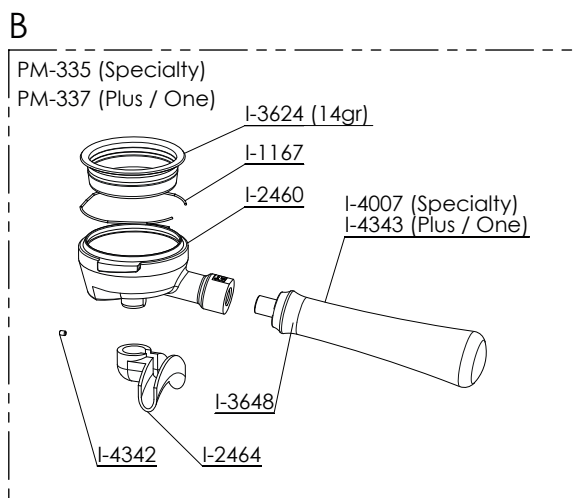

PM-331 / PM-333 / PM-339 / PM-341

Included:
MAN.30
CJ-121
I-4341

REF.	DESCRIPCIÓN	DESCRIPTION
CJ-152	CAJA DOTACION BIG DREAM	BOX BIG DREAM
CJ-155	BASE CAJA DOTACION BIG DREAM 3GR	BASE BOX BIG DREAM 3GR
I-1167	ARO RETENCION FILTRO PROF.	PROF SPRING FILTER
I-1182	CACILLO CIEGO PROF/BARISTA	PROF BLIND FILTER
I-2460	PORTA BIG DREAM INOX	PORTA PROF INOX
I-2463	SALIDA 1 C PROF INOX	EXIT 1 C PROF INOX
I-2464	SALIDA 2C PROF INOX	EXIT 2C PROF INOX
I-3273	POMO GRIFO MADERA BIG DREAM	TAP HANDLE BIG DREAM
I-3623	TUBO ENTRADA E.V. CARGA 2GR / 3GR BIG DREAM	INPUT SOLENOID TUBE BIG DREAM
I-3624	CACILLO 14G BIG DREAM	FILTER 14G BIG DREAM
I-3625	CACILLO 18G BIG DREAM	FILTER 18G BIG DREAM
I-3626	CACILLO 21G BIG DREAM	FILTER 21G BIG DREAM
I-4005	TAMPER BIG DREAM MADERA OLIVO BASE INOX	TAMPER BIG DREAM
I-4007	MANGO PORTA BIG DREAM	HANDLE BIG DREAM
I-4224	ALZA RAISED BIG DREAM	SUPPLEMENT RAISED BID DREAM
I-4341	CAMISETA BIG DREAM	T-SHIRT BIG DREAM
I-4342	ESPARRAGO M3x4 DIN 913 INOX A2	SOCKET SET SCREW OUTPUT FIXING COFFEE BIG DREAM
I-4343	MANGO PORTA MADERA BARISTA / BIG DREAM P	SET HANDLE MAPLE WOOD DREAM
I-4344	POMO GRIFO VAPOR BIG DREAM PLUS/ONE	STEAM TAP HANDLE BIG DREAM PLUS / ONE
I-4441	PORTA SIN FONDO BIG DREAM	BIG DREAM BOTTOMLESS FILTERHOLDER
MAN.30	MANUAL INSTRUCCIONES BIG DREAM	MANUAL BIG DREAM
PM-331	KIT DOTACION BIG DREAM S 3 GRUPOS	EQUIPEMENT KIT 3 GROUPS BIG DREAM S
PM-333	KIT DOTACION BIG DREAM P 3 GRUPOS	EQUIPEMENT KIT 3 GROUPS BIG DREAM P
PM-334	PORTA FILTROS MADERA 1 CAFÉ BIG DREAM S COMPLETO	1 COFFEE WOOD FILTERHOLDER BIG DREAM S FULL
PM-335	PORTA FILTROS MADERA 2 CAFÉS BIG DREAM S COMPLETO	2 COFFEE WOOD FILTERHOLDER BIG DREAM S FULL
PM-336	PORTA FILTROS MADERA 1 CAFÉ BIG DREAM P COMPLETO	1 COFFEE WOOD FILTERHOLDER BIG DREAM P FULL
PM-337	PORTA FILTROS MADERA 2 CAFÉS BIG DREAM P COMPLETO	2 COFFEE WOOD FILTERHOLDER BIG DREAM P FULL
PM-339	KIT DOTACION BIG DREAM S 3 GRUPOS RAISED	EQUIPEMENT KIT 2GR BIG DREAM S 3 GROUPS RAISED
PM-341	KIT DOTACION BIG DREAM P 3 GRUPOS RAISED	EQUIPEMENT KIT 2GR BIG DREAM P 3 GROUPS RAISED
PM-407	PORTA COMPLETO SIN FONDO BIG DREAM SPECIALTY	BOTTOMLESS BIG DREAM SPECIALTY FILTER
PM-408	PORTA COMPLETO SIN FONDO BIG DREAM PLUS / ONE	BOTTOMLESS BIG DREAM PLUS / ONE FILTER
V-1916	PRENSA CAFE ALUMINIO 53/58mm	ALUMINUM COFFEE TAMPER