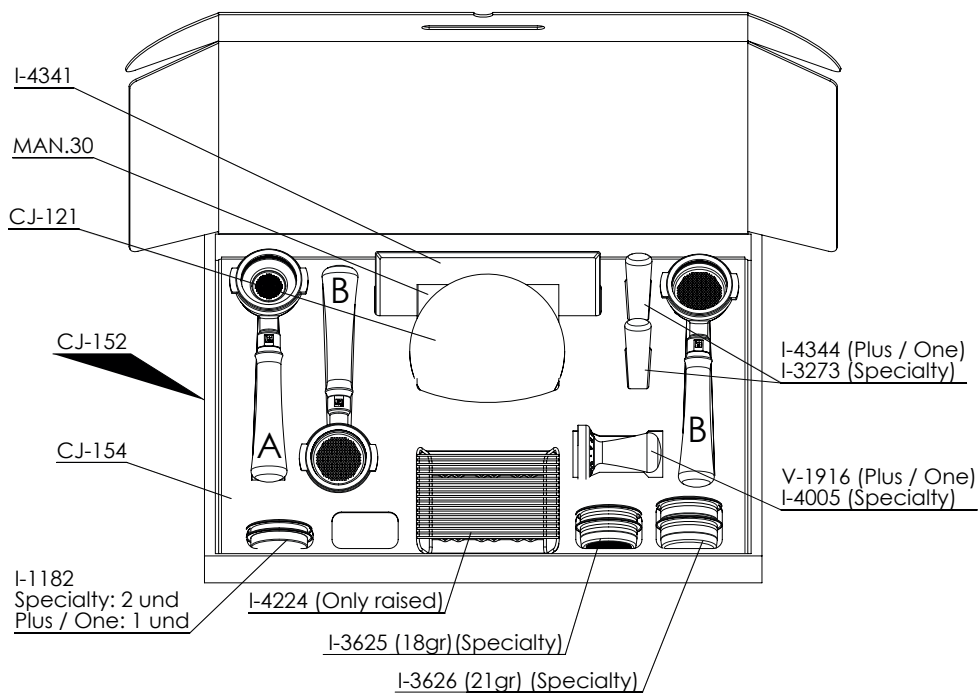

PM-330 / PM-332 / PM-338 / PM-340

I-1182
Specialty: 2 und
Plus / One: 1 und

Bottomless (Not included)

PM-407 (Specialty)
PM-408 (Plus / One)