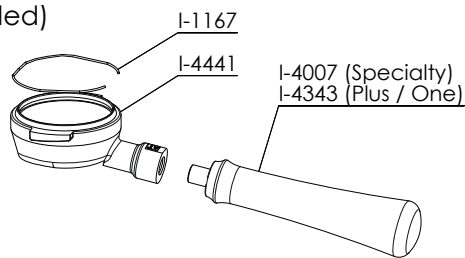

PM-330 / PM-332 / PM-338 / PM-340

I-1182
Specialty: 2 und
Plus / One: 1 und

Bottomless (Not included)

PM-407 (Specialty)
PM-408 (Plus / One)

A

PM-334 (Specialty)
PM-336 (Plus / One)

B

PM-335 (Specialty)
PM-337 (Plus / One)