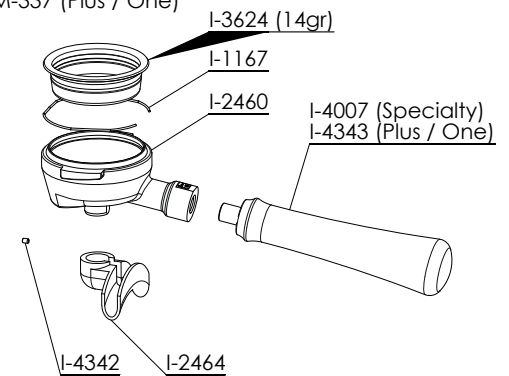

B

PM-335 (Specialty)
PM-337 (Plus / One)