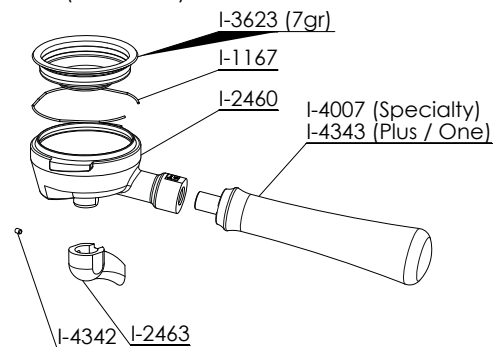

DESCRIPTION
WASHER 3/8"
PROCON CLASP PUMP
SEPARATOR PUMP FITTING
ENGINE RPM 245W 220V
STRAIGHT CONNECTOR 1/8 M-M INOX
ELBOW FITTING 1/8M-M NOX
RACORD FILTER
HEAT EXCHANGER GASKET
REDUCER 3/8" M - 1/8"H INOX
TAP H H 3/8 INOX
NUT 3/8"
FITTING
SILENT BLOCK 25X25
FLEXO PIPE 1/8 (250MM)
FLEXO PIPE 1/8 (250MM)
M6 NUT
ASSY. ENGINE BIG DREAM
ASSY. WATER ENTRANCE BIG DREAM

PM-330 / PM-332 / PM-338 / PM-340

I-1182
Specialty: 2 und
Plus / One: 1 und

Bottomless (Not included)

PM-407 (Specialty)
PM-408 (Plus / One)

A

PM-334 (Specialty)
PM-336 (Plus / One)

B

PM-335 (Specialty)
PM-337 (Plus / One)