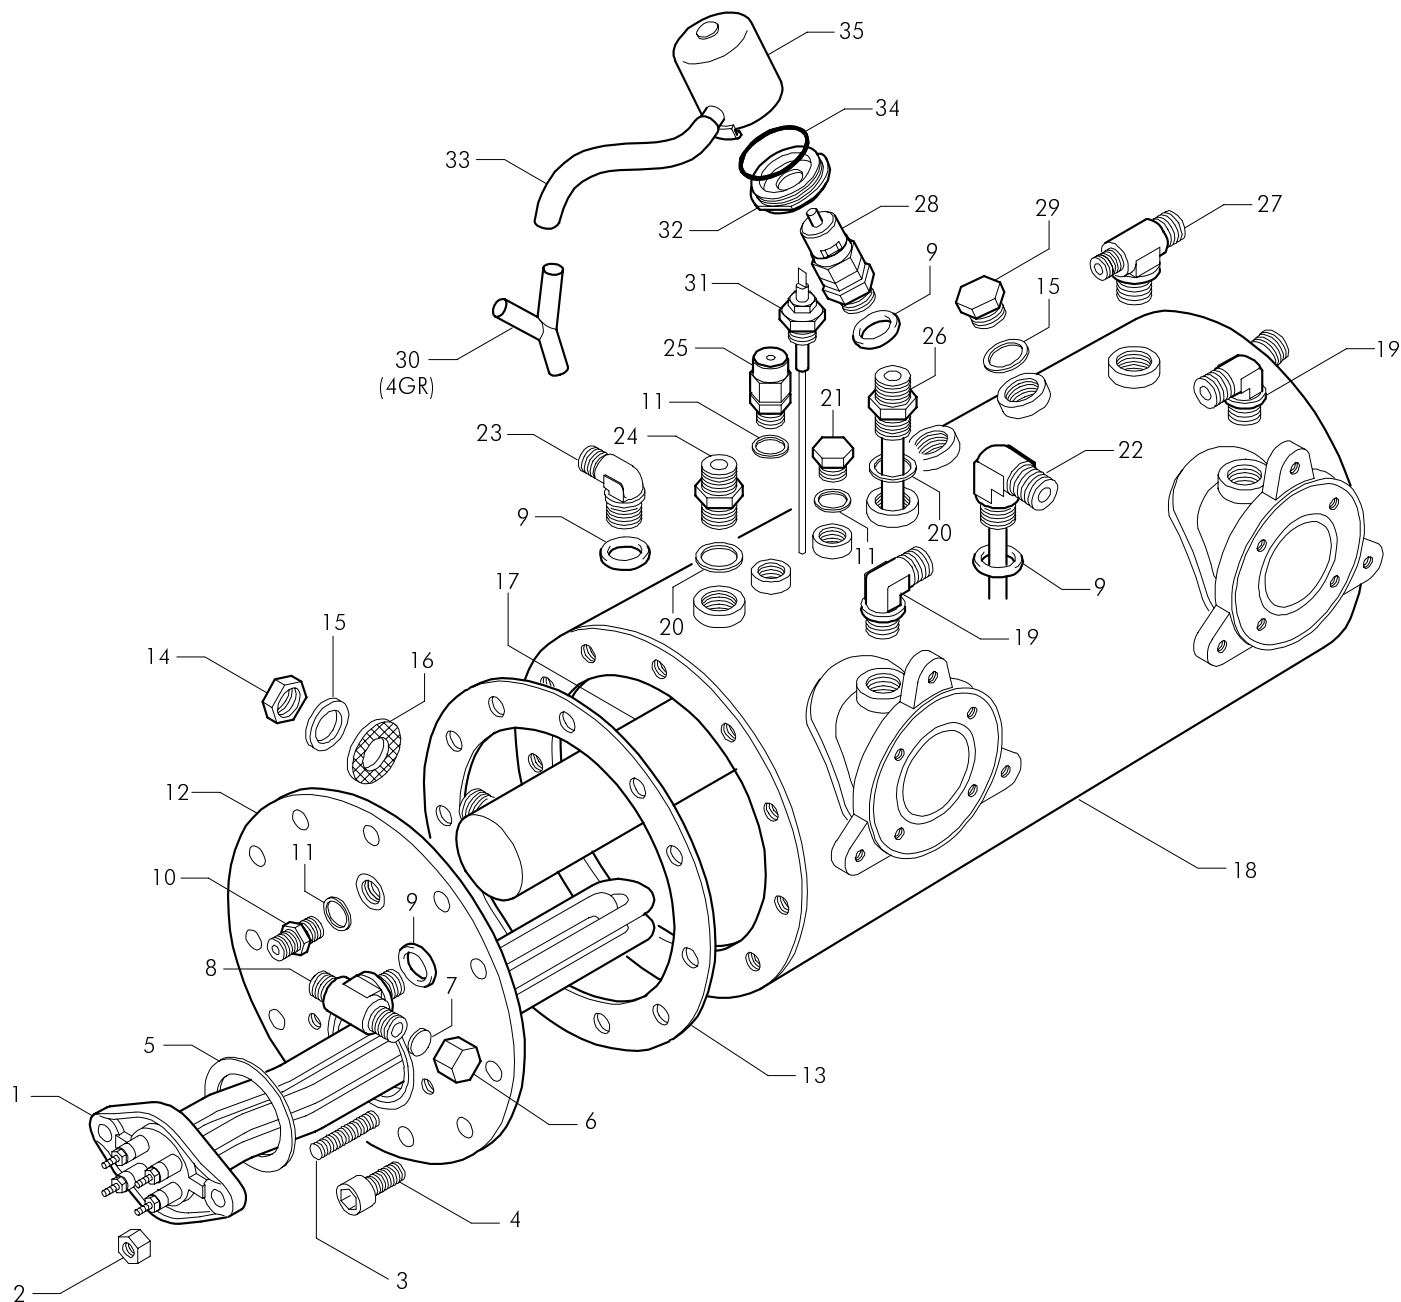

Pos	Cod.	Denominazione - IT -	Denomination - GB -	Denomination - FR -	Denomination - DE -
1	17050	RES.2GR 4P 120V 2600W	HEATING ELEMENT 2GR 110V-2600W	RESISTANCE ELEC. 2GR 110V-2600W	HEIZKORPER 2GR 110V-2600W
1	17051	RES.2GR 4P 230/240V 2600W	HEATING ELEMENT 2GR 220V/240V-2600W	RESISTANCE ELEC.2GR 220V/240V-2600W	HEIZKORPER 2GR 220V/240V 2600W
1	17053	RES.2GR 4P 380V 4000W	HEATING ELEMENT 2GR 380V 4000W	RESISTANCE ELEC. 2GR 380V 4000W	HEIZKORPER 2GR 380V 4000W
1	17054	RES.2GR 6P 230/380V 2600W	HEATING EL.2GR 220/380V-2600W 6POLE	RESISTANCE 2GR 220V/380V-2600W 6P	HEIZKORPER 2GR 220V/380V-2600 6P
1	17056	RES.2GR 4P 230/240V 4000W	HEATING ELEMENT 2GR 220/240V 4000W	RESISTANCE ELEC. 2GR 220/240V 4000W	HEIZKORPER 2GR 220/240V 4000W
1	17057	RES.2GR 6P 230/380V 4000W	HEATING EL. 2GR 220/380V-4000W 6P	RESISTANCE 2GR 220/380V 4000W 6P.	HEIZKORPER 2GR 220/380V 4000W 6P
1	17058	RES.2GR 6P 230/380V 3000V	HEATING EL.2GR 220/380V-3000W 6POLE	RESISTANCE 2GR 220/380V-3000W 6POLE	HEIZKORPER 2GR 220/380V-3000W 6P
1	17059	RES.2GR 6P 230/380V 3400W	HEATING EL.2GR 220/380V-3400W 6POLE	RESISTANCE 2GR 220/380V-3400W 6POLE	HEIZKORPER 2GR 220/380V-3400W 6P
1	17060	RES.2GR 6P 230/380V 4500W	HEATING EL.2GR 230/380V 4500W 6POLE	RESISTANCE 2GR 230/380V 4500W 6POLE	HEIZKORPER 2GR 230/380V 4500W 6P
1	17061	RES.2GR 4P 440V 2600W	HEATING ELEMENT 2GR 440V 2600W 4P	RESISTANCE ELEC. 2GR 440V 2600W 4P	HEIZKORPER 2GR 440V 2600W 4P
1	17062	RES.2GR 4P 440V 4000W	HEATING ELEMENT 2GR 440V 4000W 4P	RESISTANCE ELEC. 2GR 440V 4000W 4P	HEIZKORPER 2GR 440V 4000W 4P
1	17100	RES.3GR 4P 120V 3700W	HEATING ELEMENT 3 GR 110V 3700W	RESISTANCE ELEC. 3GR 110V 3700W	HEIZKORPER 3GR 110V 3700W
1	17101	RES.3GR 4P 230/240V 3700W	HEATING ELEMENT 3GR 220/240V 3700W	RESISTANCE ELEC. 3GR 220/240V 3700W	HEIZKORPER 3GR 220/240V-3700W
1	17103	RES.3GR 4P 380V 5000W	HEATING ELEMENT 3GR 380V 3700W	RESISTANCE ELEC. 3GR 380V 3700W	HEIZKORPER 3GR 380V 3700W
1	17104	RES.3GR 6P 230/380V 3700W	HEATING EL. 3GR 220/380V 3700W 6P	RESISTANCE 3GR 220/380V 3700W 6P	HEIZKORPER 3GR 220/380V 3700W 6P
1	17106	RES.3GR 4P 230/240V 5000W	HEATING ELEMENT 3GR 220/240V 5000W	RESISTANCE ELEC. 3GR 220/240V 5000W	HEIZKORPER 3GR 220/240V 5000W
1	17107	RES.3GR 6P 230/380V 5000W	HEATING EL. 3GR 220/380V 5000W 6P	RESISTANCE 3GR 220/380V 5000W 6P	HEIZKORPER 3GR 220/380V 5000W 6P
1	17114	RES.3GR 4P 440V 3700W	HEATING EL. 3GR 440V 3700W 4POLE	RESISTANCE 3GR 440V 3700W 4POLE	HEIZKORPER 3GR 440V 3700W 4P
1	17150	RES.4GR 4P 230/240V 5000W	HEATING ELEMENT 4GR 220/240V 5000W	RESISTANCE ELEC. 4GR 220/240V 5000W	HEIZKORPER 4GR 220/240V 5000W
1	17151	RES.4GR 6P 230/380V 5000W	HEATING EL. 4GR 220/380V 5000W 6P	RESISTANCE 4GR 220/380V 5000W 6P	HEIZKORPER 4GR 220/380V 5000W 6P
1	17152	RES.4GR 4P 230/240V 7000W	HEATING ELEMENT 4GR 220/240V 7000W	RESISTANCE ELEC. 4GR 220/240V 7000W	HEIZKORPER 4GR 220/240V 7000W
1	17153	RES.4GR 6P 230/380V 6000W	HEATING EL. 4GR 220/380V 7000W 6P	RESISTANCE 4GR 220/380V 7000W 6P	HEIZKORPER 4GR 220/380V 7000W 6P
1	17155	RES.4GR 4P 440V 5000W	HEATING EL. 4GR 440V 5000W 4POLES	RESISTANCE 4GR 440V 5000W 4POLES	HEIZKORPER 4GR 440V 5000W 4POLEN
2	23049	DADO OTTONE M8 UNI 5587	BRASS NUT M8 UNI 5587	ECROU LAITON M8 UNI 5587	MESSING-SCHRAUBENMUTTER M8 UNI 5587
3	23133	PRIGIONIERO INOX AISI304 8X30	STAINLESS STEEL BOLT AISI304 8X40	VIS INOX AISI304 8X40	STAHLSCRAUBE 8X40 AISI304 8X40
4	23556	VITE TCEI INOX 10X20 UNI5931	STEEL SCREW TCCE 10X20	VIS INOX TCCE 10X20	STAHLSCRAUBE TCCE 10X20
5	12001	GUARNIZIONE TEFLON VERGINE	TEFLON GASKET ELEMENT/EXCH. 58X43X2	JOINT TEFLON RESIST/ECHANG. 58X43X2	TEFLON DICHTUNG 58X23X2
6	25782	TAPPO FEMMINA 1/4 GAS	1/4 GAS FEMALE TAP	BOUCHON FEMELLE 1/4 GAZ	INNENANSCHLUSSSTÖPSEL 1/4 GAS
7	12007	GUARNIZIONE KLINGERSIL4400	KLINGERSIL4400 COPPER SEAL	JOINT KLINGERSIL4400 POUR BOUCHON	DICHTUNG KLINGER SIL4400 X DECKEL
8	43060	RACCORDO 1/4X1/4X1/4 T	'T' CONNECTOR 1/4 + 1/4 + 1/4	RACCORD 'T' 1/4 + 1/4 + 1/4	T'-ANSCHLUSS 1/4+1/4+1/4
9	12101	GUARNIZIONE CU/ALIM 3/8 22X17X3	3/8 22X17X3 FEEDER/COPPER SEAL	JOINT CUIVRE/ALIM 3/8 22X17X3	KUPFERDICHTUNG/SPEIS. 3/8 22X17X3
10	25686	RACCORDO 1/4X1/4 FLANGIA	CONNECTOR 1/4 X 1/4 FLANGE	RACCORD 1/4 X 1/4 BRIDE	ANSCHLUSS 1/4X1/4 FLANSCH
11	12153	GUARNIZIONE CU 1/4 17X13.3X1.5	1/4 17X13.3X1.5 COPPER SEAL	JOINT CUIVRE 1/4 17X13.3X1.5	KUPFERDICHTUNG 1/4 17X13.3X1.5
12	53011	FLANGIA NORMALE SENZA FORI	FLANGE WITHOUT HOLES	BRIDE SANS TROUS	NORMALER FLANSCH OHNE LÖCHER
13	12003	GUARNIZ. TEFLON VERGINEXCALDAIA 190X1	BOILER TEFLON GASKET 190X139X2	JOINT CHAUDIERE TEFLON 190X139X2	TEFLON KESSELDICHTUNG 190X139X2
14	25356	CONTRODADO OTTONE 3/8	BRASS LOCK NUT 3/8	CONTRE-ECROU LAITON 3/8	MESSING-GEGENMUTTER 3/8
15	25651	RONDELLA OTTONE 3/8	BRASS WASHER 3/8	RONDELLE LAITON 3/8	MESSINGSCHIEBE 3/8
16	12005	GUARNIZIONE REINZXCAMB.CAR.28X17X2	GASKET KLINGERSIL4400EXCH.25X17X2	JOINT KLINGERSIL4400 D'ECHANGEUR	AUSTAUSCH DICHTUNG AUSTAUSCHER 28X17X2
17	63002	SCAMBIATORE CARTUCCIA NORMALE	NORMAL CARTRIDGE EXCHANGER	ECHANGEUR A CARTOUCHE NORMAL	EINSATZWARMETAUSCHER NORMAL