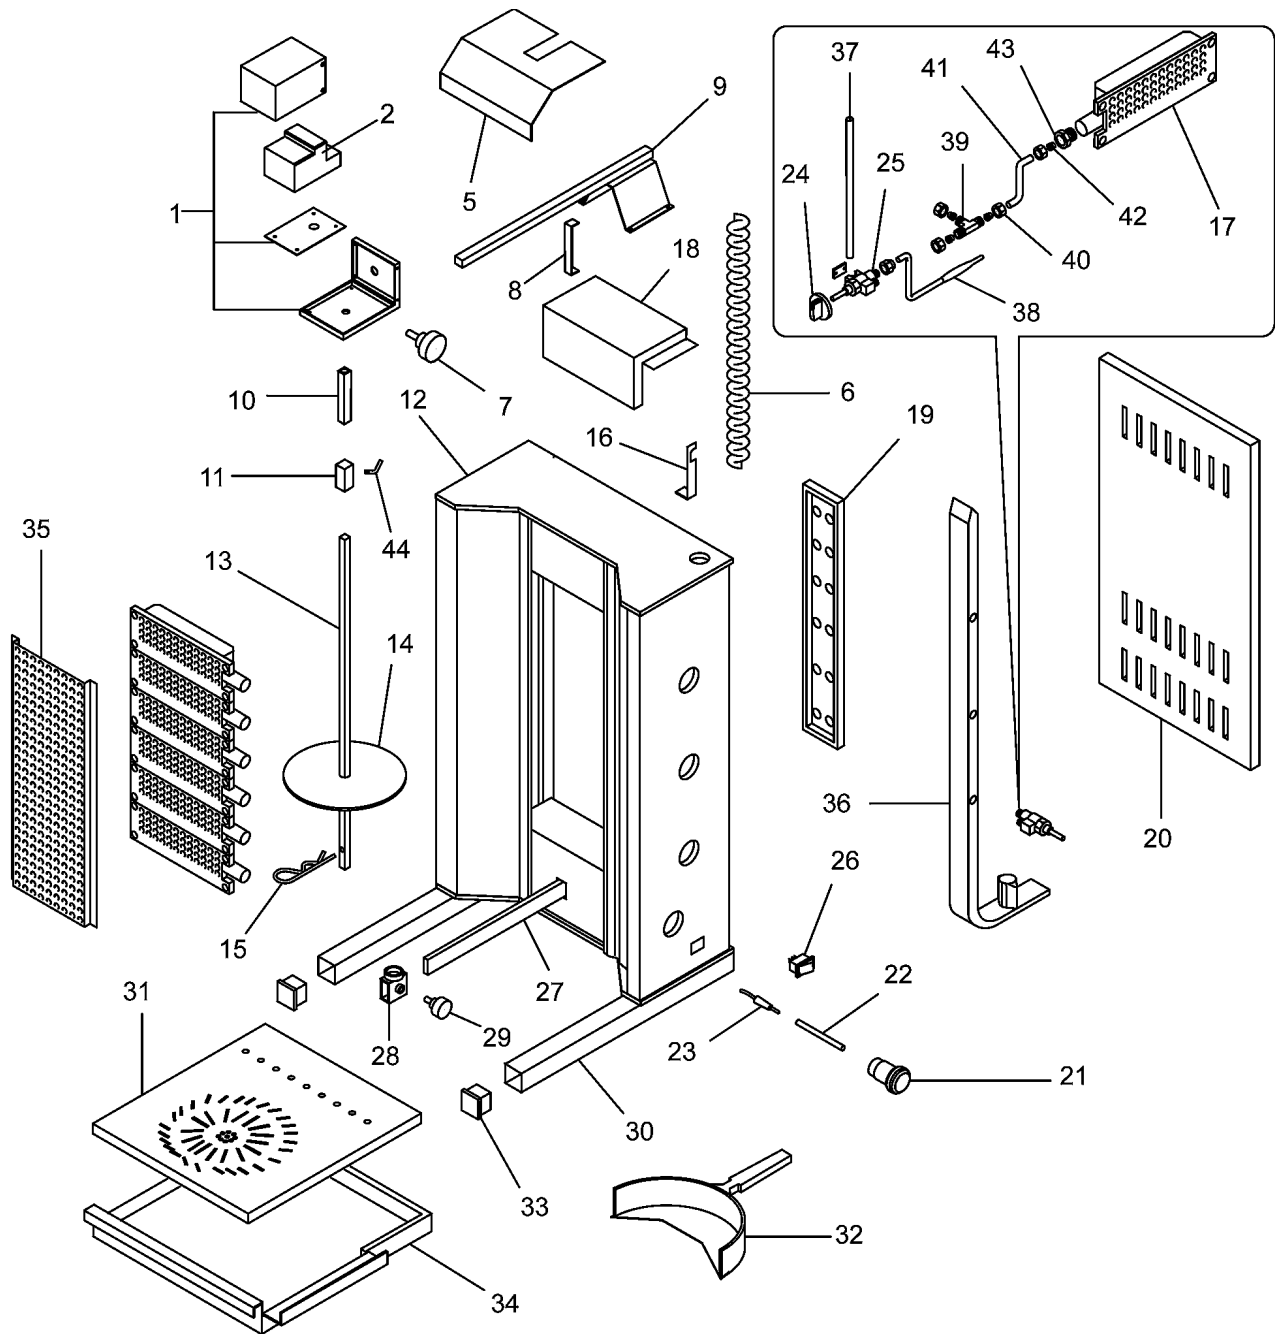

SPARE PARTS
TAVOLA RICAMBI

gyr60m-80m
0

SPEC.	N.	CODE	DENOMINAZIONE - DENOMINATION	PRICE
ø1,10 (G25-25mbar)	* 43	CO0808	Methane nozzle - Ugello metano	
	44	CO7665	Key - Chiave	
	45	CO9092	Gas burner - Bruciatore gas	€ 37.00

*Ricambio consigliato - Advised spare parts

POS. CODE

- 43 CO0808
- 44 CO7665
- 45 CO9092

SPARE PARTS
TAVOLA RICAMBI

gyr60m-80m
0