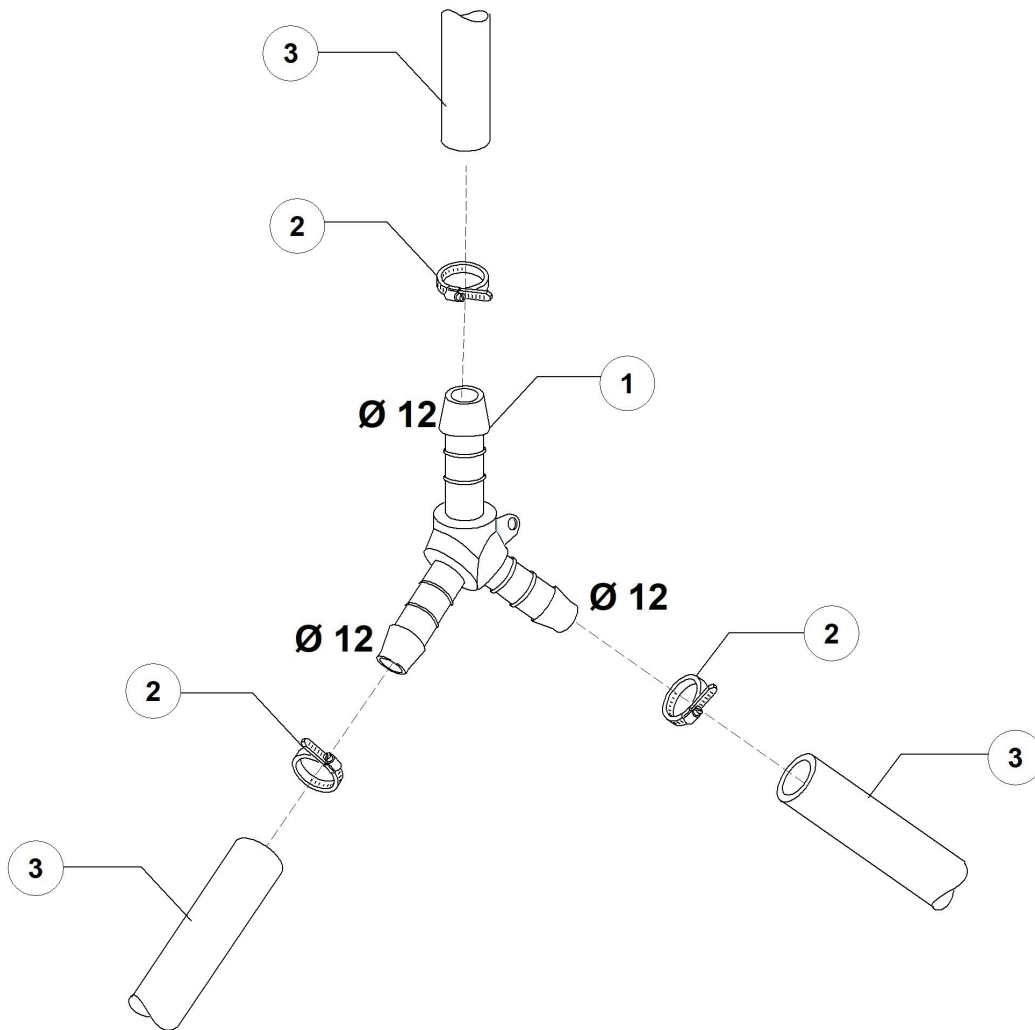

GS 50 T PS 380-400/3N/50 - DWQ1003234 - Deviazione 3 vie - DW009N

Pos.	Codice	Descrizione	Description
1	DW540091	DERIV. 3VIE Y D12 PLASTICA	PLASTIC Y-PIECE D.12
2	DW11807	FASCETTE AISI 430 12/22	CLAMP 12/22 AISI 430
3	DW2907351	TUBO GOMMA EPDM 11,5X19	11,5X19 EPDM RUBBER PIPE