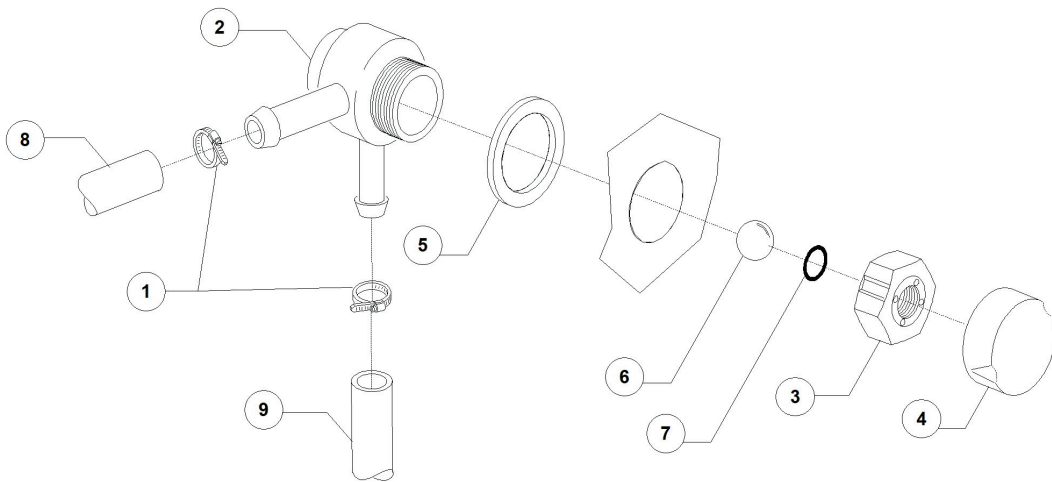

GS 50 T PS 380-400/3N/50 - DWQ1003234 - Valvola DVGW - DW009N

GS 50 T PS 380-400/3N/50 - DWQ1003234 - Valvola DVGW - DW009N

Pos.	Codice	Descrizione	Description
1	DW11807	FASCETTE AISI 430 12/22	CLAMP 12/22 AISI 430
2	DW15280	CORPO CENTRALE VALVOLA DVGW 07	DRAIN VALVE CENTER BODY
3	DW15281	DADO VALVOLA DVGW 07	VALVE NUT
4	DW15282	COPRI DADO VALVOLA DVGW 07	VALVE NUT COVER
5	DW15283	GUARNIZIONE VALVOLA DVGW 07	VALVE GASKET
6	DW15284	"SFERA 5/8" VALVOLA DVGW 07"	"5/8" BALL FOR DVGW VALVE 07"
7	DW15285	GUARNIZIONE OR 115 KTW VALVOLA DVGW 07	O-RING 115 KTW
8	DW14506	TUBO GOMMA DIAM 9,5X16 EPDM	9,5X16 EPDM RUBBER PIPE
8	DW2907351	TUBO GOMMA EPDM 11,5X19	11,5X19 EPDM RUBBER PIPE
9	DW14506	TUBO GOMMA DIAM 9,5X16 EPDM	9,5X16 EPDM RUBBER PIPE
9	DW2907351	TUBO GOMMA EPDM 11,5X19	11,5X19 EPDM RUBBER PIPE