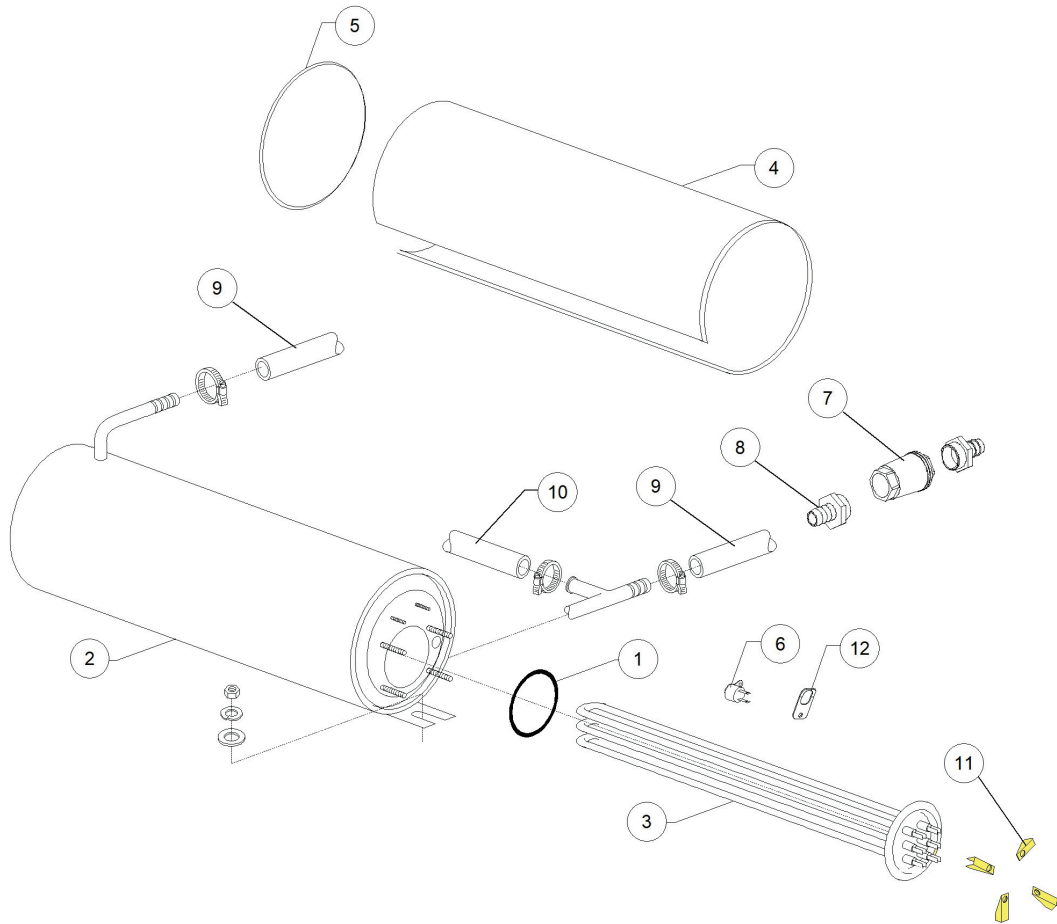

GS 50 T PS 380-400/3N/50 - DWQ1003234 - Gruppo boiler - DW009N

GS 50 T PS 380-400/3N/50 - DWQ1003234 - Gruppo boiler - DW009N

Pos.	Codice	Descrizione	Description
1	DW13005	GUARNIZIONE OR 151 NBR	O-RING 151 NBR (MIN. 5 PCS)
2	DW150905	"BOILER "SERIE 50" (AISI 304)"	BOILER 50 (AISI 304)
3	DW15089	RESIST.4500/4900W 230/240V 3	4500/4900W 230/240V 3 HEATING ELEM.
4	DW15066	COIBENTE PER BOILER G500	BOILER INSULATING G500
5	DW15205	DISCO IN ESPANSOLENE AUTOESTIN. D.138X3	INSULATING DISK D.138
6	DW15550	TERMOSTATO SICUR. CONTATTO KLIXON	KLIXON SAFETY THERMOSTAT
9	DW2907351	TUBO GOMMA EPDM 11,5X19	11,5X19 EPDM RUBBER PIPE
10	DW10200293	TUBO EPDM 8X15 PER DOSATORE	8X15 EPDM PIPE
11	DW16045	STAFFE FISSAGGIO RESIST.FORO 6.3	HEATING ELEMENT MOUNTING BRACKET D.6,3
12	DW15552/A	STAFFETTA PER TERMOSTATO VASCA KLIXON