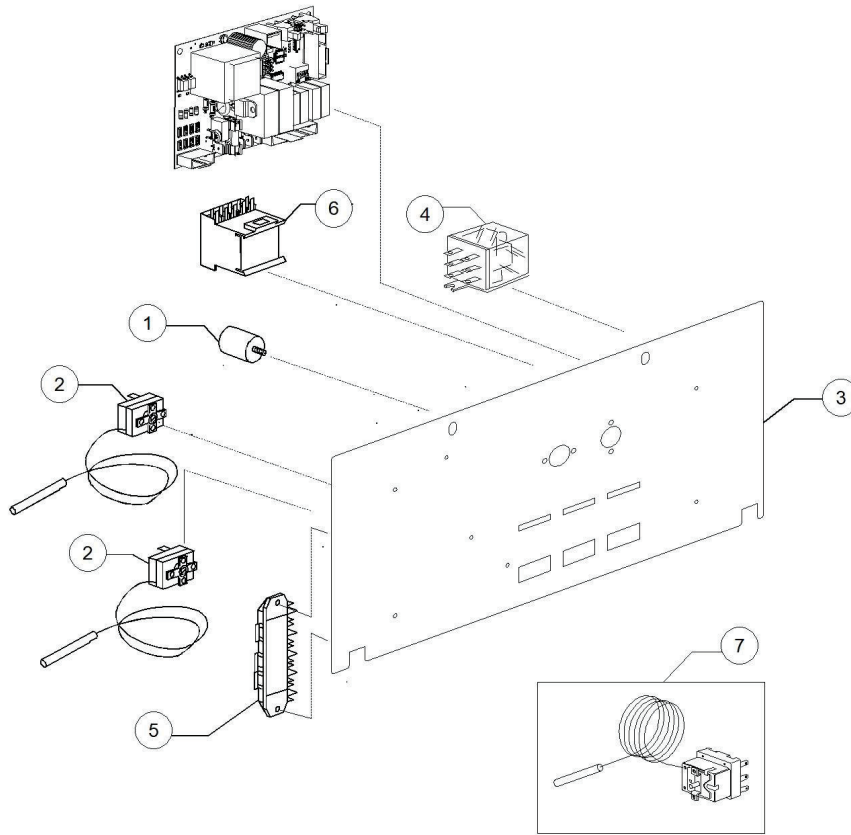

GS 50 T PS 380-400/3N/50 - DWQ1003234 - Componenti elettrici - DW009N

GS 50 T PS 380-400/3N/50 - DWQ1003234 - Componenti elettrici - DW009N

Pos.	Codice	Descrizione	Description
1	DW15149	FILTRO ANTIDIS.F3 (CX0.47MF)	ANTIJAMMING FILTER F3 (CX0.47MF)
2	DW10707/1	TERM.0-90 TR2 C1500+PVC POST.N/ALB	THERMOSTAT 0-90 TR2 C1500+PVC POST.N/ALB
3	DW500956	PORTACOMPONENTI GS50 TOUCHE	ELECTRIC COMPONENTS PANEL 50 TOUCHE
4	DW560301	RELE'FINDER 230V 50/60Hz GUIDA DIN	RELAY 230V 50/60Hz DIN RAIL
5	DW15204	MORSETTIERA PA 21 12 POLI M-M	TERMINAL BOARD PA21 12P
5	DW500551	MORSETTIERA 6 POLI KL116/6	TERMINAL BOARD 6 POLES FV122 RED
6	DW15086	TELERUTTORE 230V 50/60Hz 4C AC3(6A)	CONTACTOR 230V 50/60Hz 4C AC3(6A)