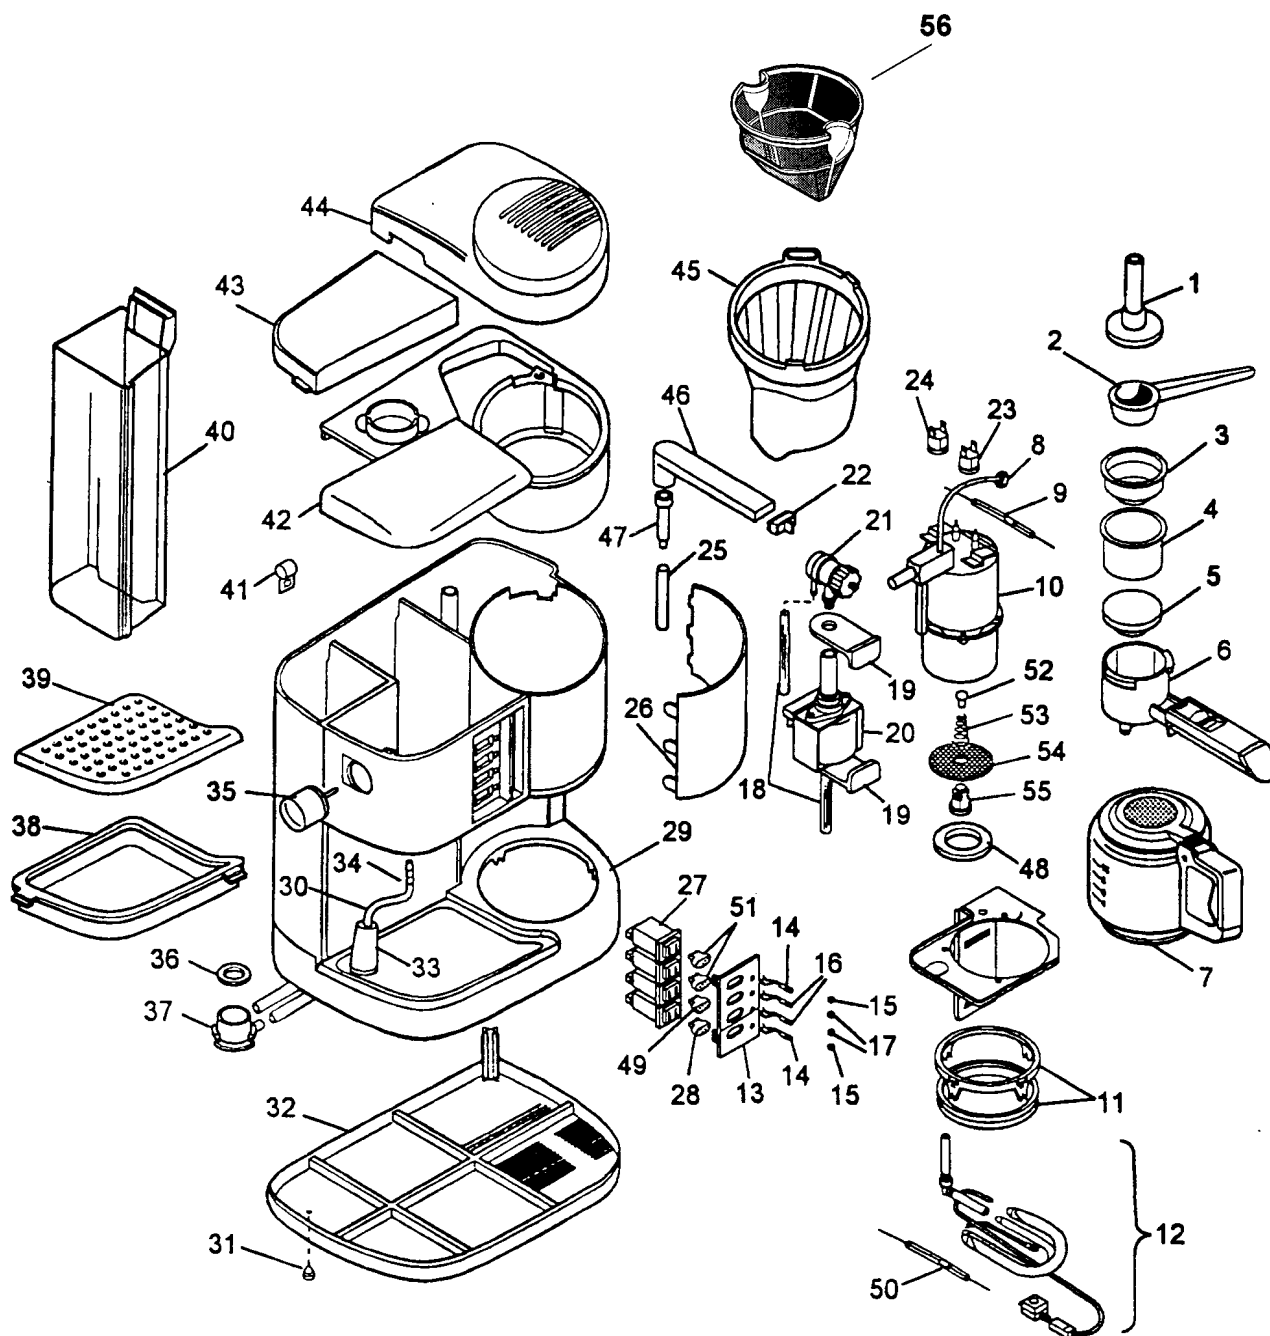

ANNULLA E SOSTITUISCE
L'ESPLOSO N. 98076/1
IN VS. POSSESSO

Position	Code	description
01	SL98150100	PRESSING DEVICE
02	5332169200	MEASURING SPOON
03	SL35011002	FILTER
04	SL35012000	FILTER
05	SL37006003	CREMA DISK
06	SL35032200	SUMP
07	SL1721920	CONTAINER
08	622189	NUT
09	511876	TCO 192°
10	SL28528003	BOILER
11	SL32033003	PLATE
12	SL61048000	HEATING Element
13	SL31035240	CONTROL PANEL
14	SL56149003	Red Warning Light
15	SL23522300	RED LENS
16	SL56150003	Green Warning Light
17	SL23522500	GREEN LENS
18	5332107600	TUBE
19	534848	SUPPORT
20	5113211281	PUMP
23	5232100600	THERMOSTAT 105°
24	5232101300	THERMOSTAT 125°
26	SL70767420	FRONT PANEL
27	5132100700	SWITCH
28	532723	Push Button Grey
29	SL40164800	CASING
30	SL3306000	TUBE
32	SL10567200	BOTTOM
33	535708	FROTHER
34	SL43083000	O-RING
36	SL43086000	GASKET
37	SL24059000	CONNECTION
38	SL28002200	TRAY
39	SL32029200	CUP PLATE
41	SL48542000	CLIP
42	SL30183800	COVER
43	SL30185800	COVER

44	SL30184800	COVER
47	SL70515200	CONNECTION
48	ES000	*NOT AVAILABLE
49	535935	Push Button White
50	511816	FUSE
51	534499	PUSH BUTTON BLACK
52	SL1002	VALVE
53	SL1003	SPRING
54	SL1004	DIFFUSER
55	SL1005	DOWEL
56	5513200149	FILTER