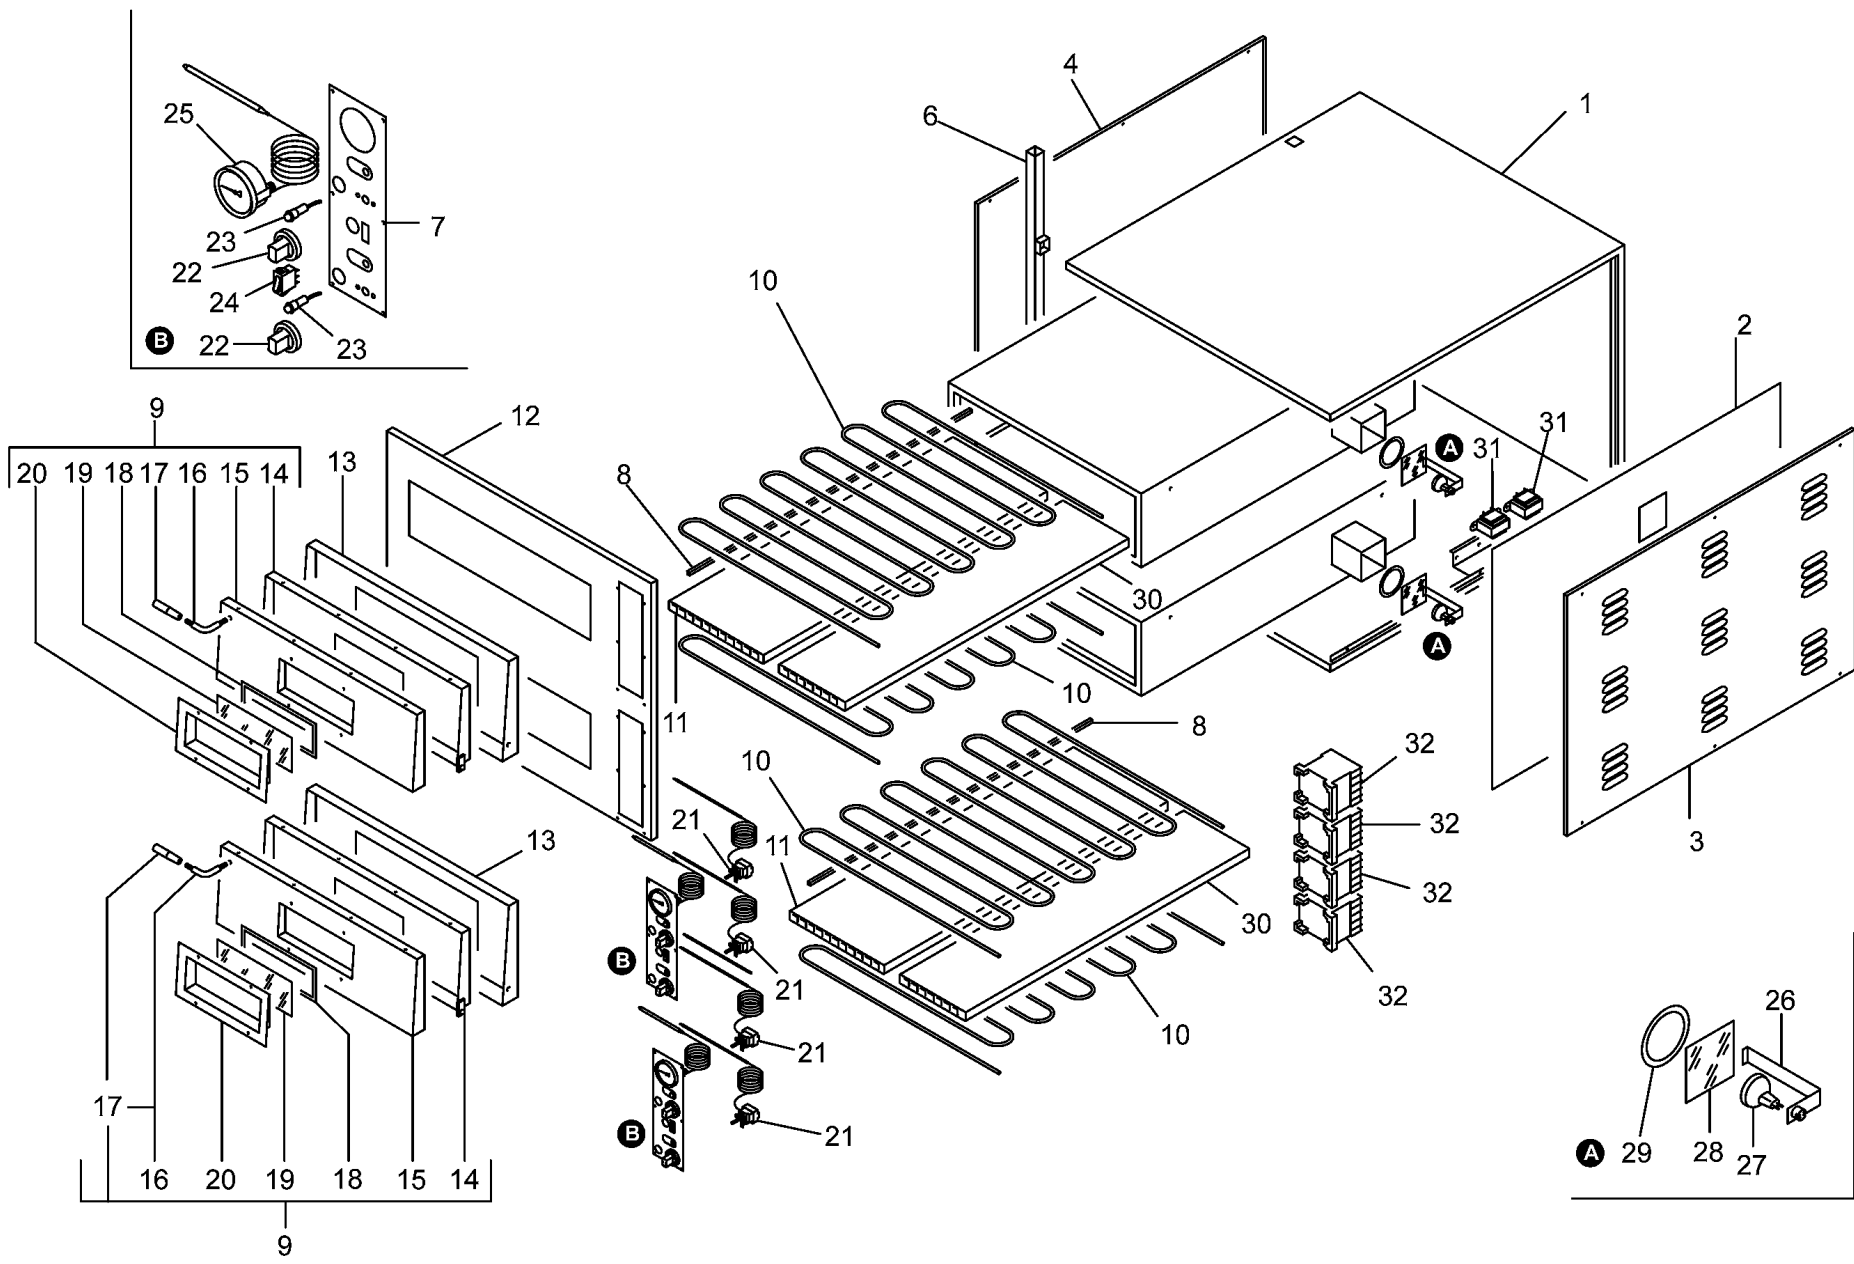

POS.	CODE
2	CO5039
3	CO1227
3	CO1228
3	CO1229
3	CO1230
3	CO1231
3	CO1783
4	CO1232
4	CO1233
4	CO1234
4	CO1235
4	CO1236
4	CO1784
7	SL3700
8	CO1244
8	CO1245
8	CO1246
9	CO1264
9	CO1265
9	CO1266
9	CO1267
10	CO3651
10	CO3652
10	CO3653
11	CO1274
11	CO1275
11	CO2858
13	CO1254
13	CO1255
14	CO1256
14	CO1257
15	CO1258
15	CO1259
15	CO1260
15	CO1261
16	CO1214

SPARE PARTS
TAVOLA RICAMBI

fme4-44-6-w6-66-w66-9-99
0