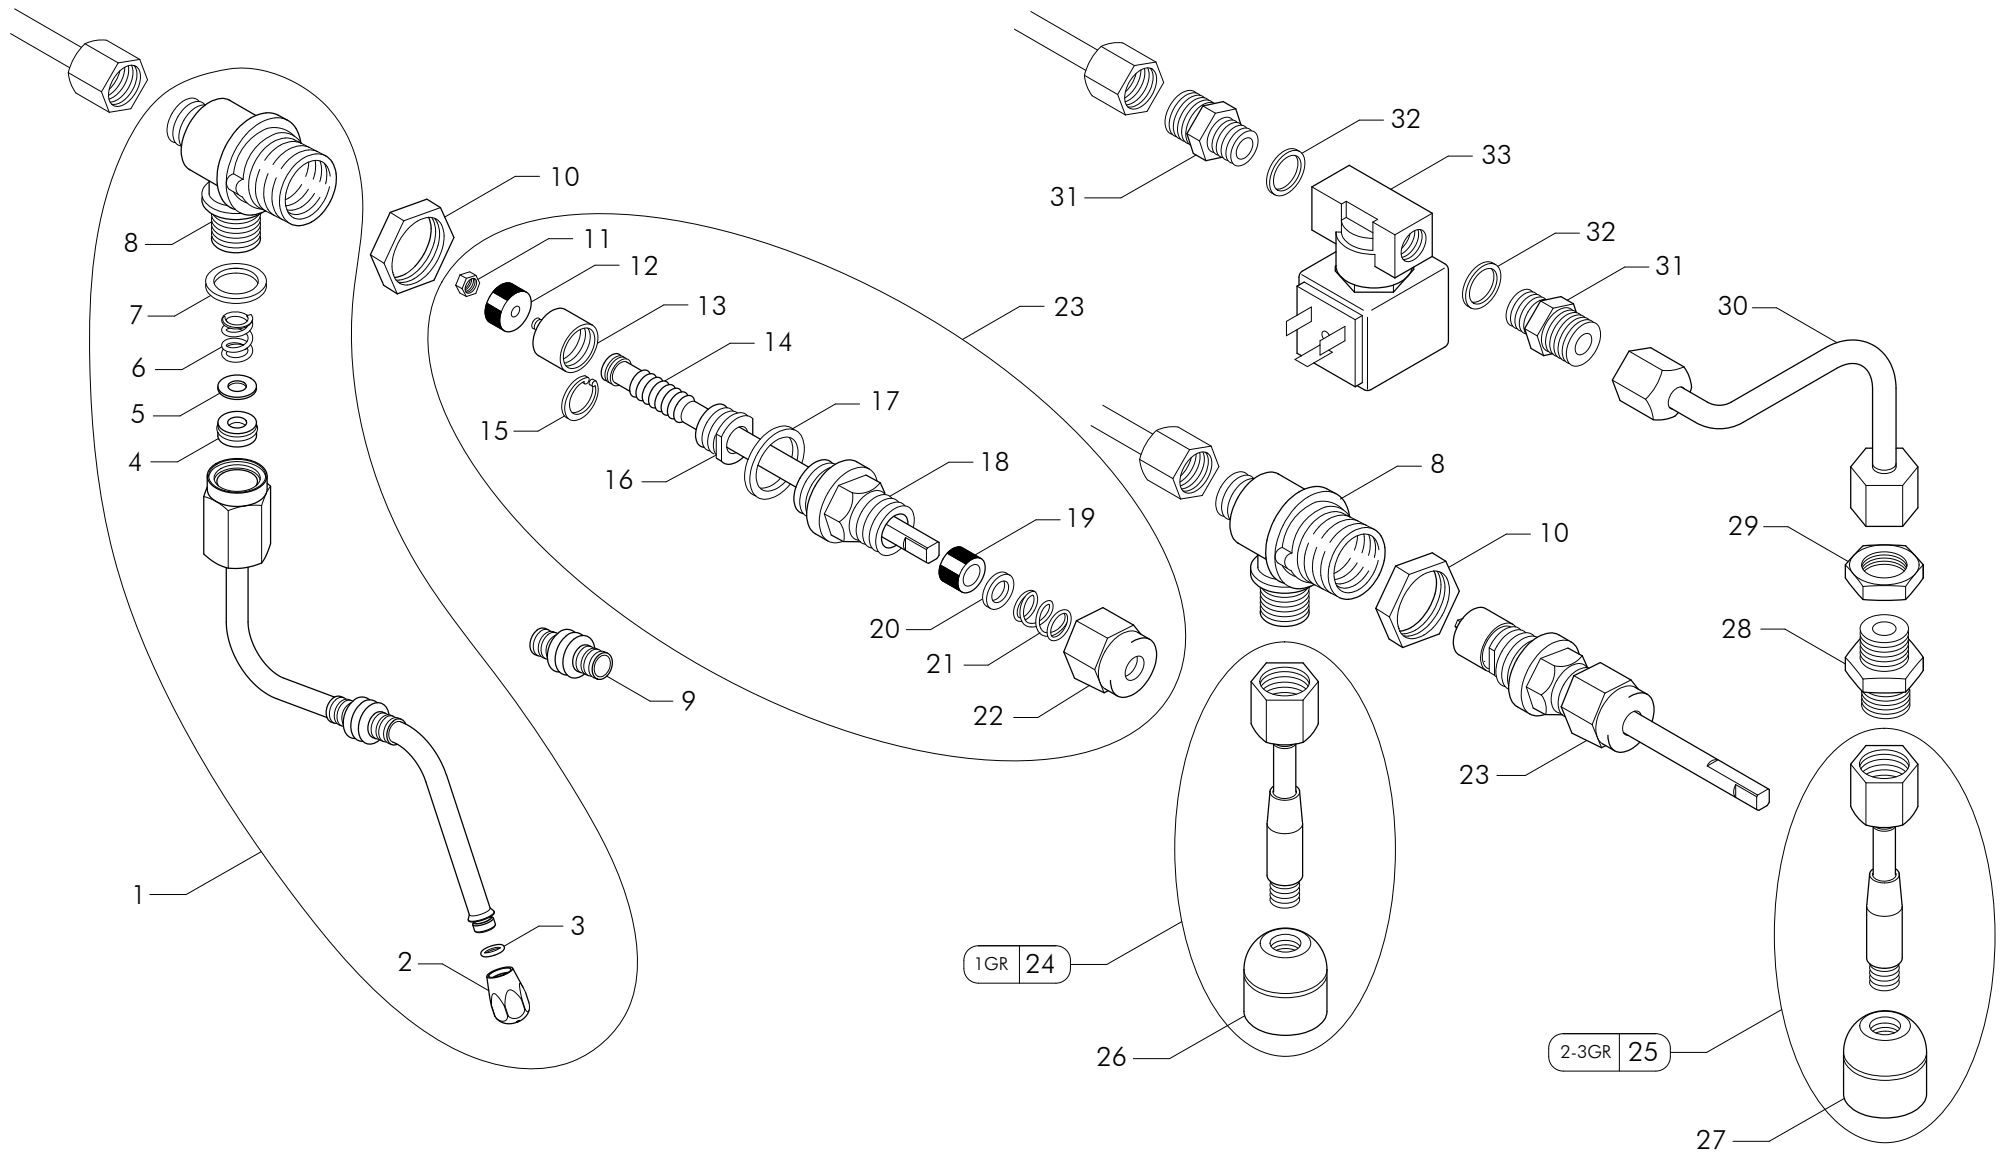

ACQUA/VAPORE - WATER/STEAM - EAU/VAPEUR - WASSER/DAMPF