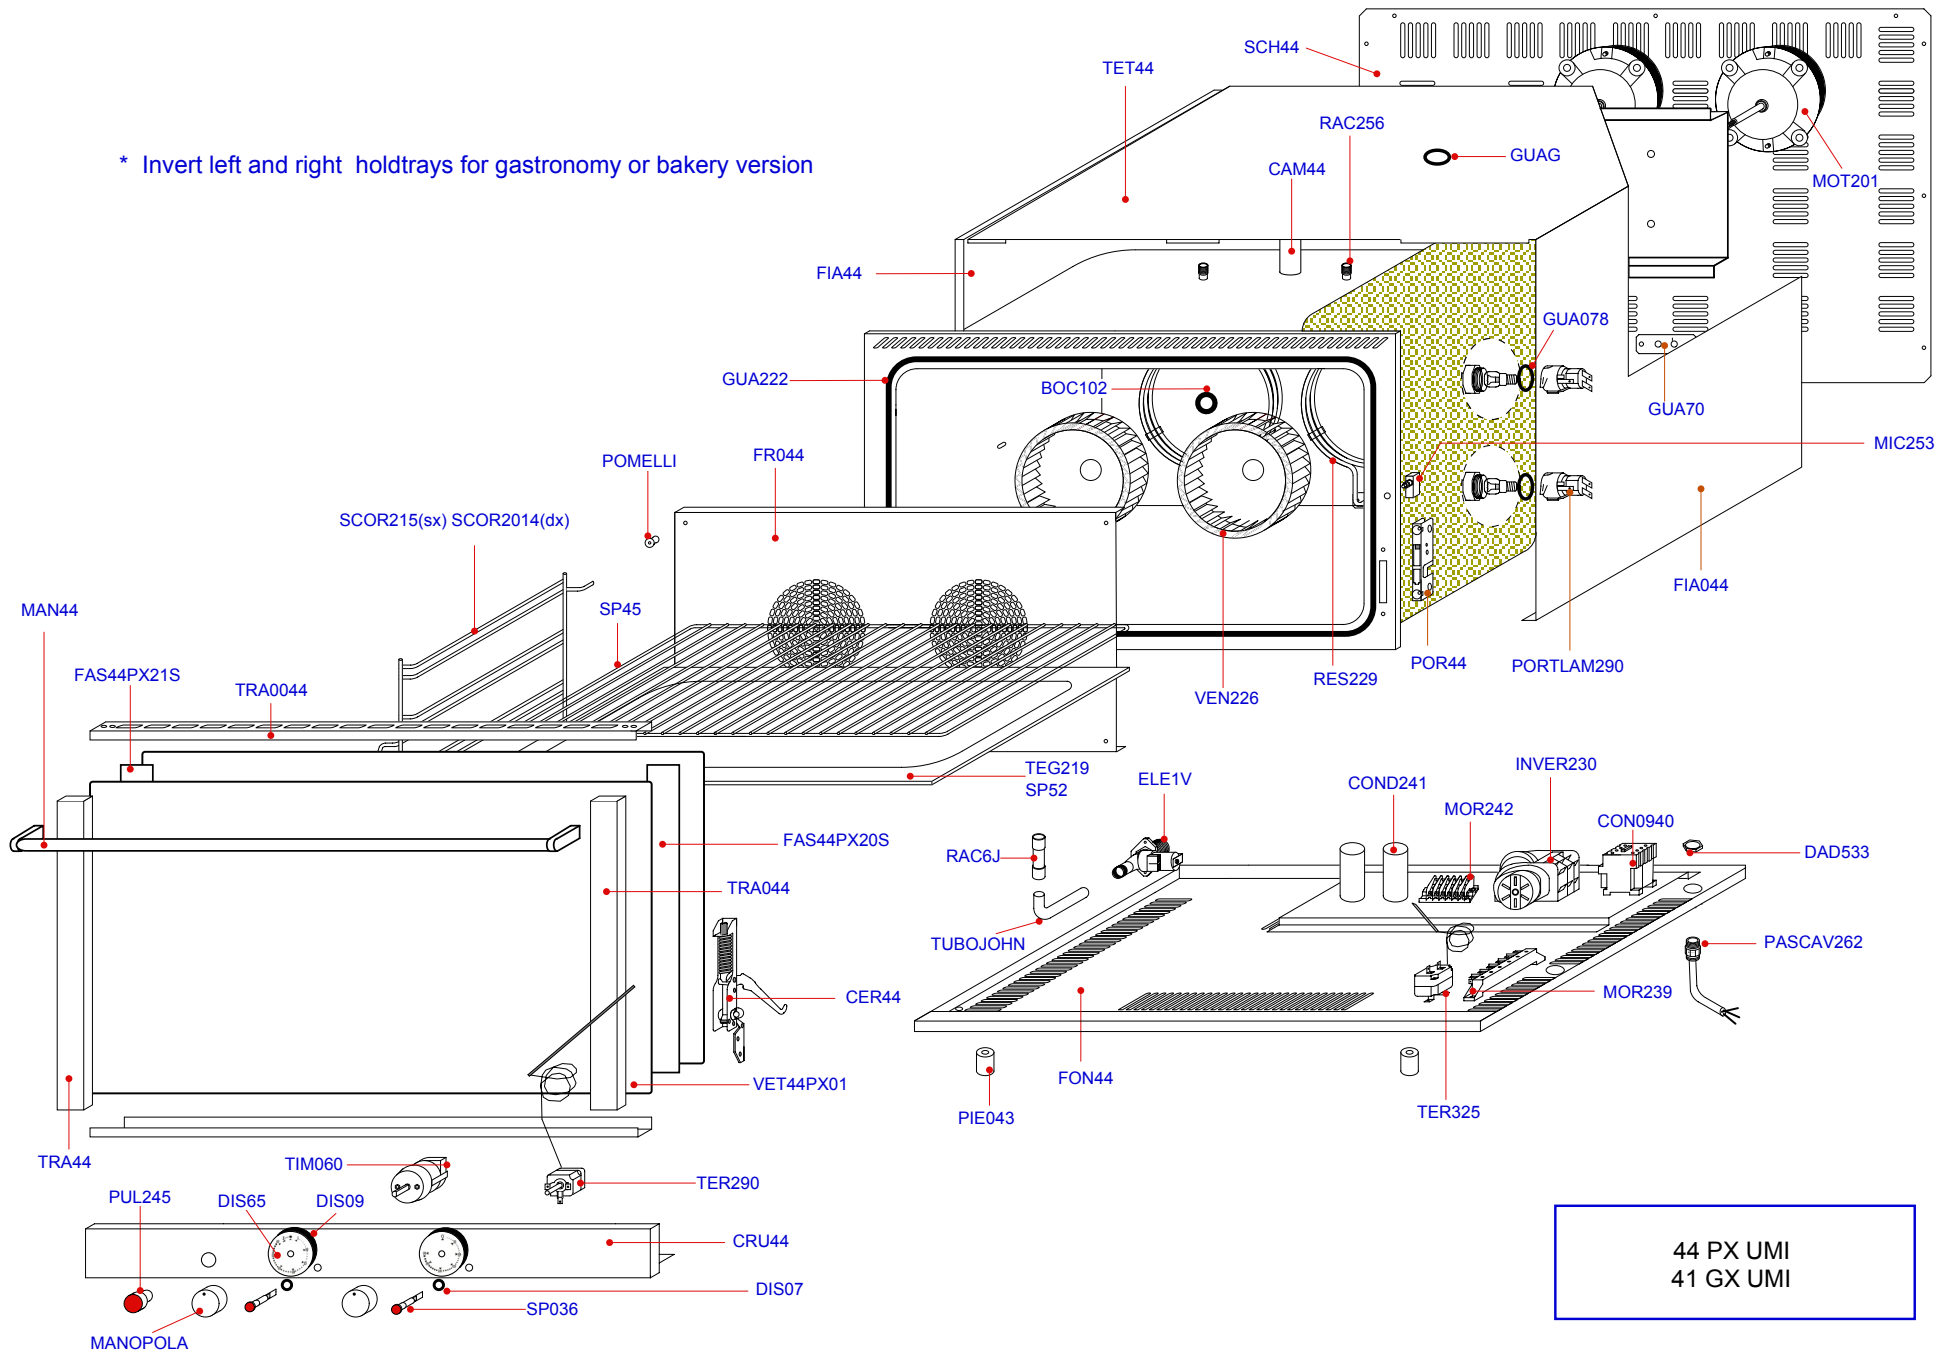

SPARE PARTS PRICE LIST 2006

44 PX UMI
41 GX UMI

The "Seal of Control" applied on Garbin Ovens
is the proof of the test effected and guarantees the quality of our products

* Invert left and right holdtrays for gastronomy or bakery version