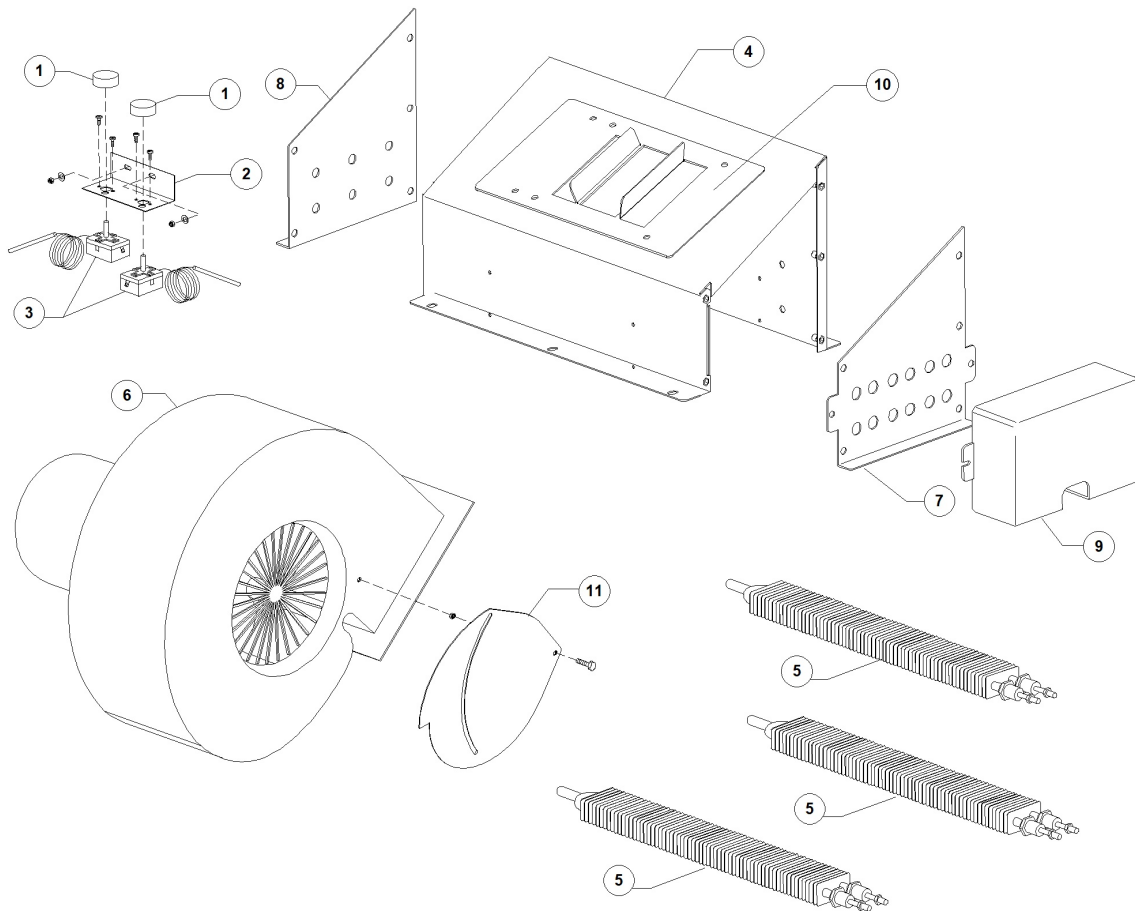

RX164E DR24 HR5 DDE 380-400/3N/50 EAC - DWQ1011253 - Drying (2) - DW201E

RX164E DR24 HR5 DDE 380-400/3N/50 EAC - DWQ1011253 - Drying (2) - DW201E

Pos.	Code	Descrizione	Description
1	DW15105/C	MANOPOLA TERMOSTATO 0-300¶øC	THERMOSTAT KNOB 0-300¶øC
2	DW3009104	PIEG. SQ. TERMOSTATI PER ASCIUGATUR (N)	DRYER THEMOSTATS SUPPORT
3	DW10707/3	TERMOSTATO TR2 0-280¶ø C/ALB	THERMOSTAT TR2 0-280¶ø C/ALB
4	DW3070561	PIEG. CARTER RESIST ASCIUG RX 2020 (N)	
5	DW3071075	RESISTENZA RETTANGOLARE 1,5 kW	1500W RECTANGULAR HEATING ELEM.
6	DW3003118	MOTOVENTILAT VMN604 0,25KW 230/400 50HZ	CENTRIFUGAL FAN 0,25KW 230/400V 50HZ
7	DW3070142/A	FRONTE CARTER PER RES RET RX 2017 (N)	
8	DW3070177/A	POST CARTER PER RES RET RX 2017 (N)	
9	DW3071078	SCATOLA COPRIRRESISTENZE RX	BOITE DE PROTECTION RESISTANCES
10	DW3070562	PIEG. DEFLETTORE ASCIUG RX 2020 (N)