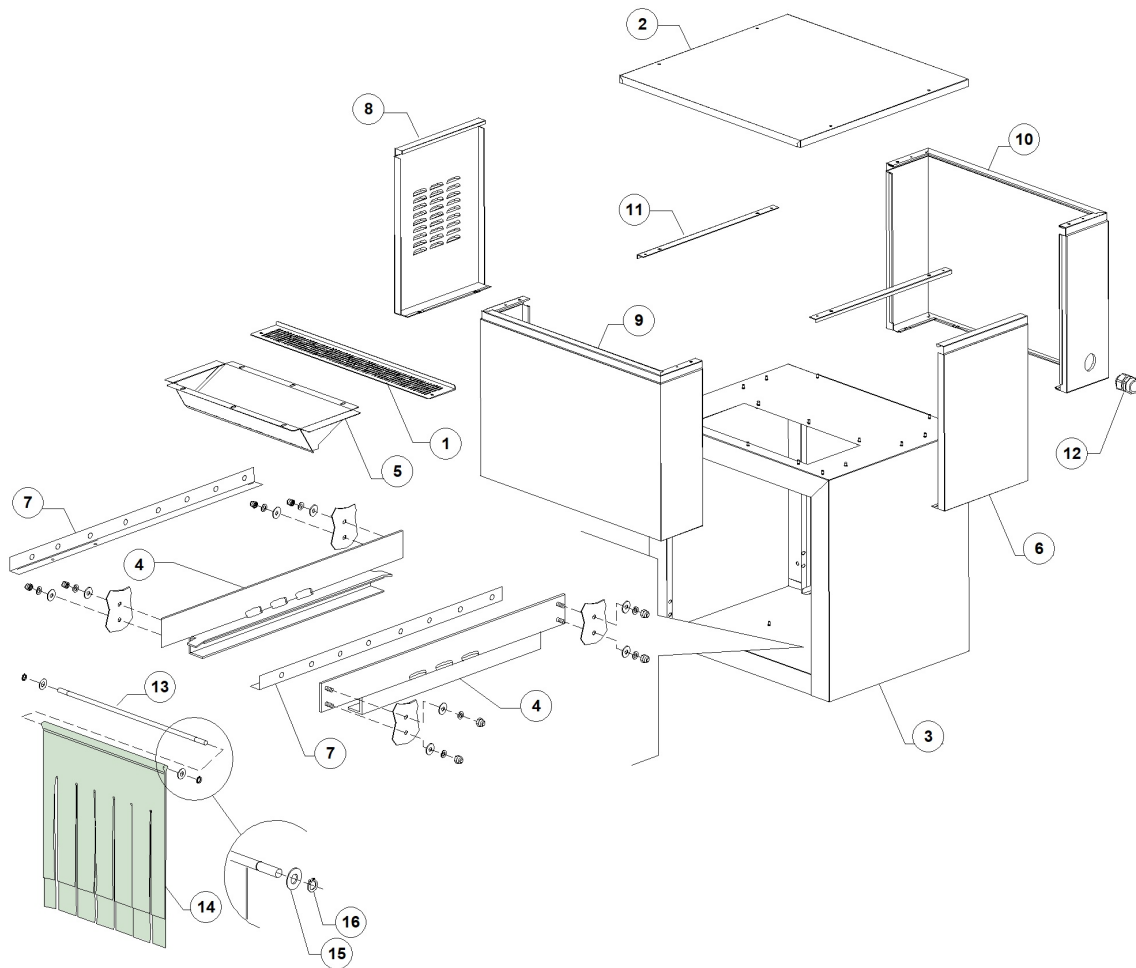

RX164E DR24 HR5 DDE 380-400/3N/50 EAC - DWQ1011253 - Drying (1) - DW201E

RX164E DR24 HR5 DDE 380-400/3N/50 EAC - DWQ1011253 - Drying (1) - DW201E

Pos.	Code	Descrizione	Description
1	DW392021	LAMIERA PROTEZIONE ASCIUGATURA	
2	DW391114	PIEG. COPERCHIO ASCIUGATURA/2016	
3	DW391124	ASS. PARASPRUZZI ASCIUG. TRAINETTO/2016	
4	DW392019	ASS. GUIDACESTO PAR. ASCIUGATURA	DRYER SPLASH GUARD BASKET GUIDE
5	DW391135	ASS. TRAMOGGIA ASCIUGATURA/2016	
6	DW391108	PIEG. PORTA ANT. ASCIUGATURA/2016	
7	DW391058	TELAIO MOBILE ASCIUG. TYPE 91-92	MOBILE FRAME DRYER TYPE 91-92
8	DW391110	PIEG. PORTA POST. ASCIUGATURA/2016	
9	DW391104	PIEG. CARTER ANT. ASCIUGATURA/2016	
10	DW391106	PIEG. CARTER POST. ASCIUGATURA/2016	
11	DW3070179	PIEG. RINF PORTA ASCIUG RX OPTIMA	
12	DW80419	PRESSACAVO PG29 OBO	CABLE FITTING PG29 OBO
13	DW391038	ASTA SOST. PER TENDA INT. TYPE 91-92	INNER CURTAIN ROD
14	DW391037	TENDINA PAR. INTERNA CORTA TYPE 91-92	INNER SHORT CURTAIN TYPE 91-92
15	DW11185	RONDELLA 8X16 PIANA INOX DIN125	8X16 S/S PLANE WASHER DIN125
16	DW11815	SEEGER DIAM.8 INOX UNI7435	SNAP RING D.8 S/S