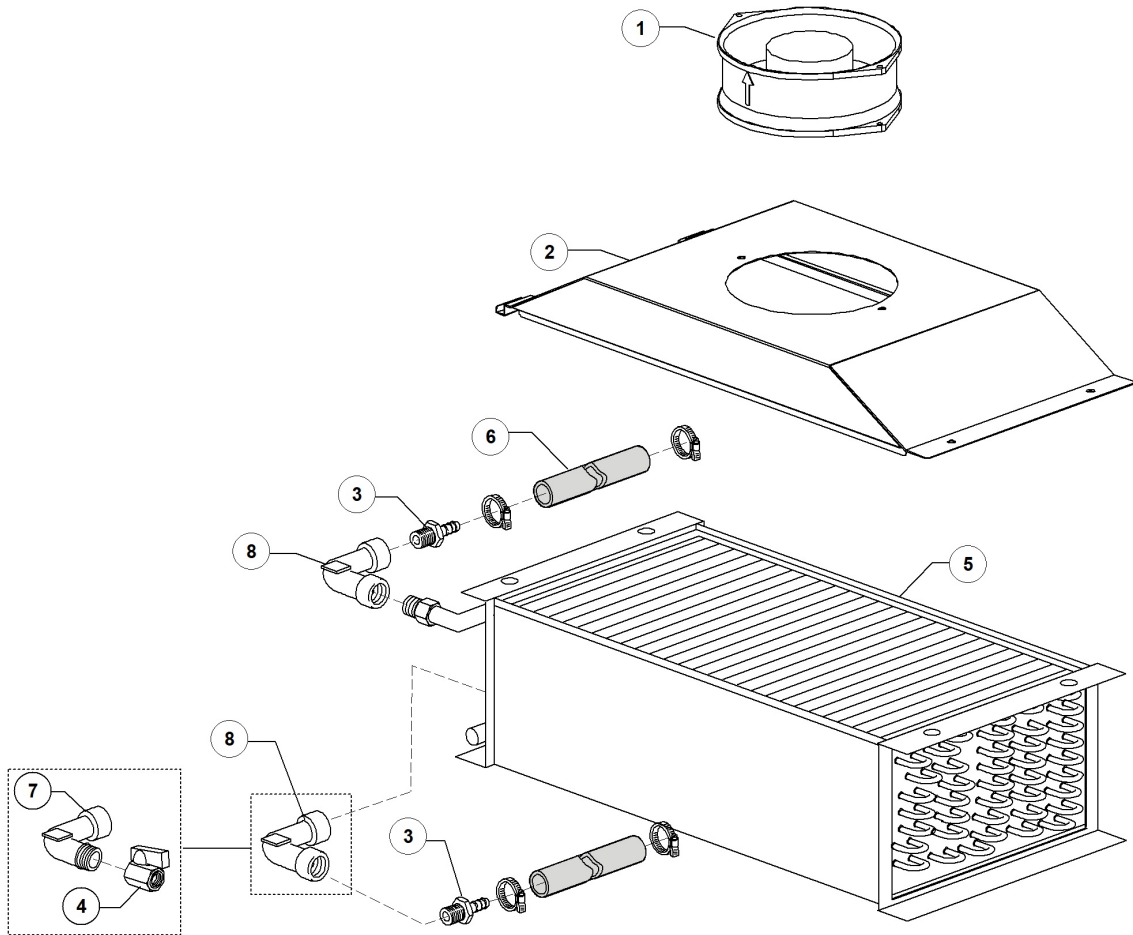

RX164E DR24 HR5 DDE 380-400/3N/50 EAC - DWQ1011253 - Steam condenser / Heat recovery - DW201E

RX164E DR24 HR5 DDE 380-400/3N/50 EAC - DWQ1011253 - Steam condenser / Heat recovery - DW201E

Pos.	Code	Descrizione	Description
1	DW11600715	MOTOVENTIL. 230 V/50-60 HZ TRAINO	CENTRIFUGAL FAN 230V 50/60HZ
2	DW3070259	PIEG BASE SUPPORTO VENT HR10-HR5-SC10 RX	STEAM CONDEN./HEAT RECOVERY FAN SUPPORT
3	DW3071299	PORTAGOMMA M 1/2 DIAM 12 PG260 INOX	S/S HOSE CONNECTOR 10 M1/2 PG260
4	DW3002140	RUBINETTO FF 1/2	FF 1/2 WATER VALVE
5	DW3000155	BATTERIA TRAINO CONDENSA VAPORI LC	STEAM CONDENSER COIL LC
6	DW2907350	TUBO GOMMA EPDM 12X20	12X20 EPDM RUBBER PIPE
8	DW3071188	"RACCORDO INOX GOMITO F/F 1/2""	"S/S UNION ELBOW 1/2" F-F"