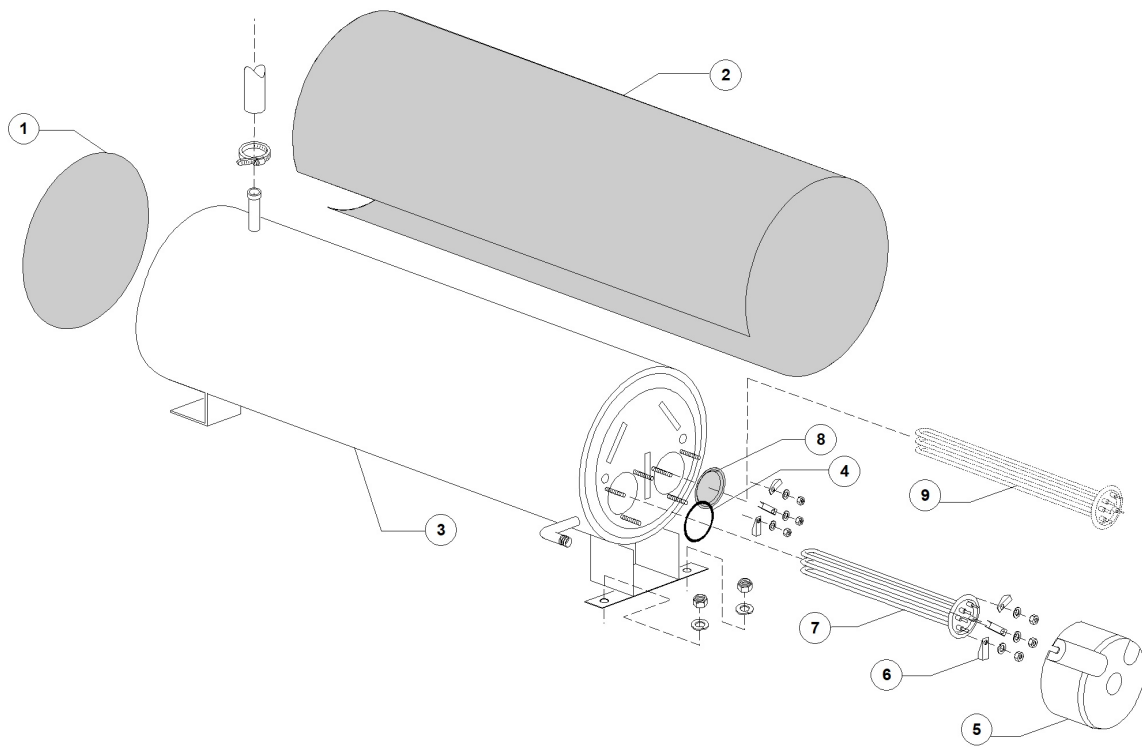

RX164E DR24 HR5 DDE 380-400/3N/50 EAC - DWQ1011253 - Boiler group - DW201E

RX164E DR24 HR5 DDE 380-400/3N/50 EAC - DWQ1011253 - Boiler group - DW201E

Pos.	Code	Descrizione	Description
2	DW3071291	COIBENTAZIONE BOILER D.155X500 TRA-NASTR	BOILER INSULATING D.155X500
3	DW392004	BOILER 2 RES TYPE 92 (AISI 304)	BOILER 2 H.E. TYPE 92 (AISI 304)
4	DW13015	GUARNIZIONE 6225 OR 160 NBR	6225 O-RING 160 NBR
5	DW75311	CUFFIOTTO PER RESISTENZA 26/03/97	HEATING ELEMENT COVER
6	DW16045	STAFFE FISSAGGIO RESIST.FORO 6.3	HEATING ELEMENT MOUNTING BRACKET D.6,3
7	DW30001011	RESIST.9000/9800W 230/240V 3	9000/9800W 230/240V 3 HEATING ELEM.
7	DW30001011/A	RESIST.12000/13070W 230/240V 3	12000/13070W 230/240V 3 HEATING ELEM.
9	DW30001011	RESIST.9000/9800W 230/240V 3	9000/9800W 230/240V 3 HEATING ELEM.
9	DW30001011/A	RESIST.12000/13070W 230/240V 3	12000/13070W 230/240V 3 HEATING ELEM.