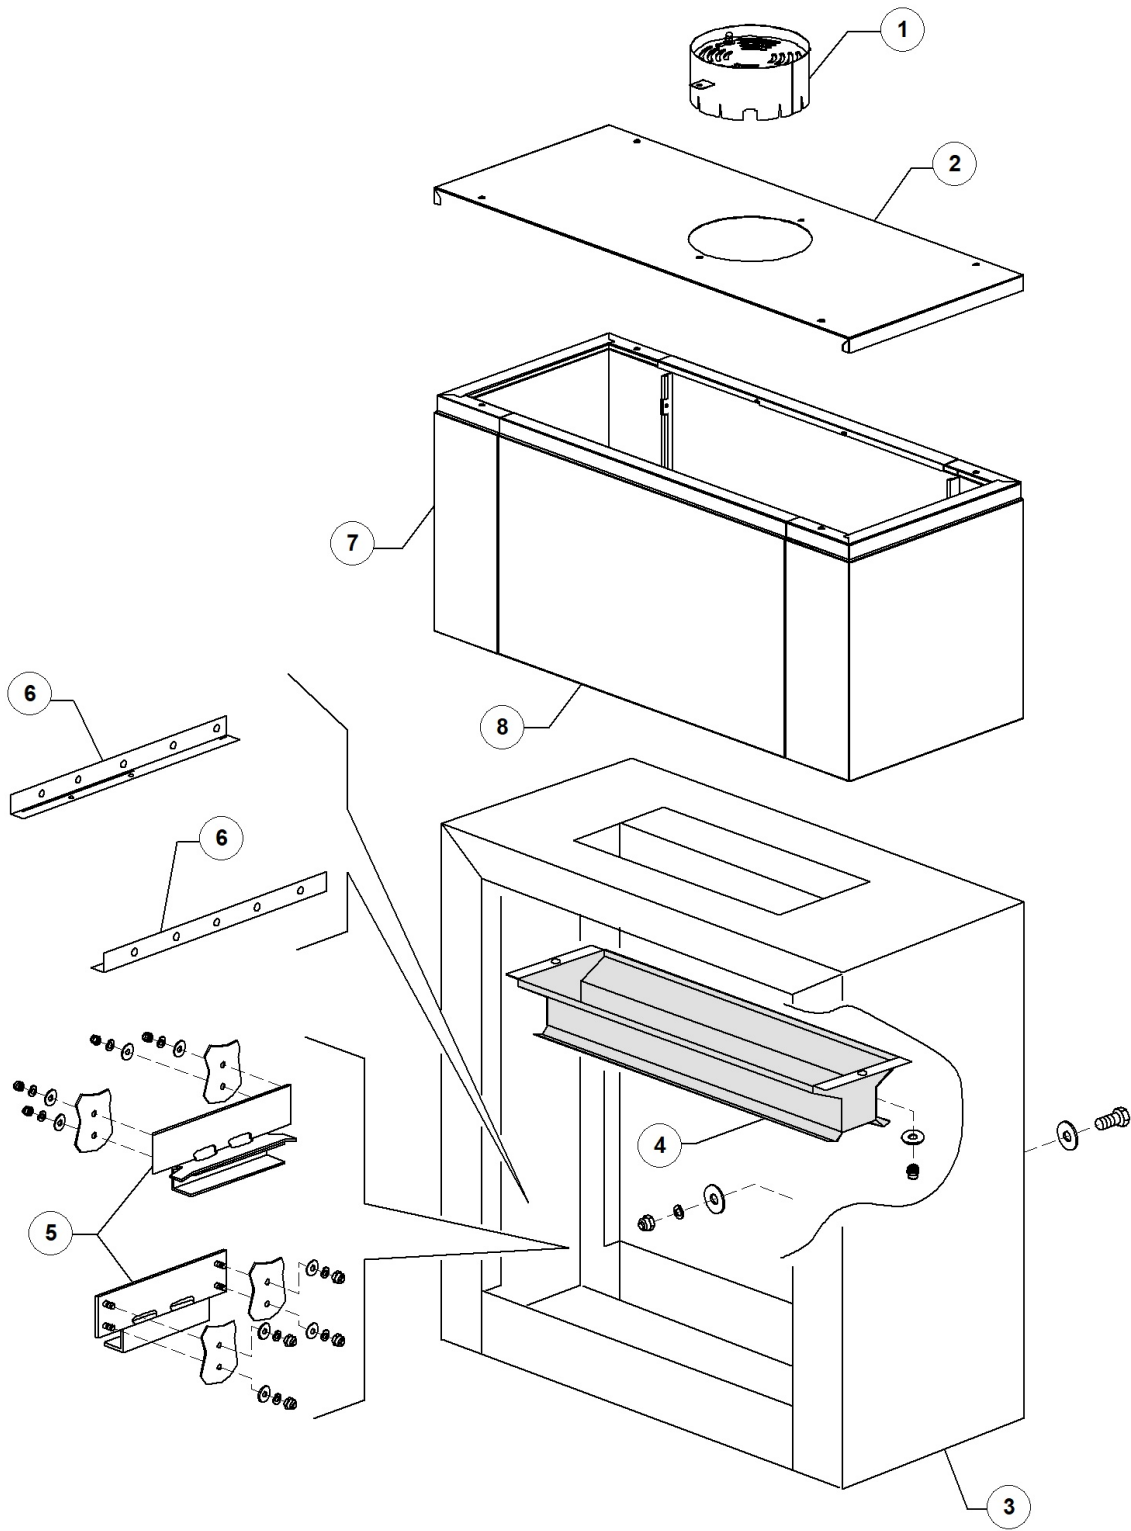

RX164E DR24 HR5 DDE 380-400/3N/50 EAC - DWQ1011253 - Splash guard L=300 - DW201E

RX164E DR24 HR5 DDE 380-400/3N/50 EAC - DWQ1011253 - Splash guard L=300 - DW201E

Pos.	Code	Descrizione	Description
1	DW3071115	AS CAMINO HR10 RX	CHIMNEY ASSEMBLY FOR HEAT RECOVERY
2	DW3070307	COPERCHIO RECUP LAVAVAS 2016/HR5	HEAT RECOVERY COVER
3	DW392030	ASSIEME PARASPRUZ CONDENSA VAPORI (N)	
4	DW3009543	GRUPPO ASPIRAZIONE LC81	SUCTION ASSEMBLY
5	DW392029	ASS. GUIDACESTO PAR. CONDENSA VAPORI	STEAM CONDEN.SPLASH GUARD BASKET GUIDE
6	DW391058	TELAIO MOBILE ASCIUG. TYPE 91-92	MOBILE FRAME DRYER TYPE 91-92
6	DW391059	TELAIO MOBILE CONDENSA TYPE 91-92	MOBILE FRAME STEAM CONDENSER TYPE 91-92
7	DW3070305	CARTER HR5 LAVAVASSOI-COMPACT 2016	HEAT RECOVERY EXTERNAL FRAME
8	DW3070306	PIEG. PORTA REC LAVAVASSOI 2016-HR5