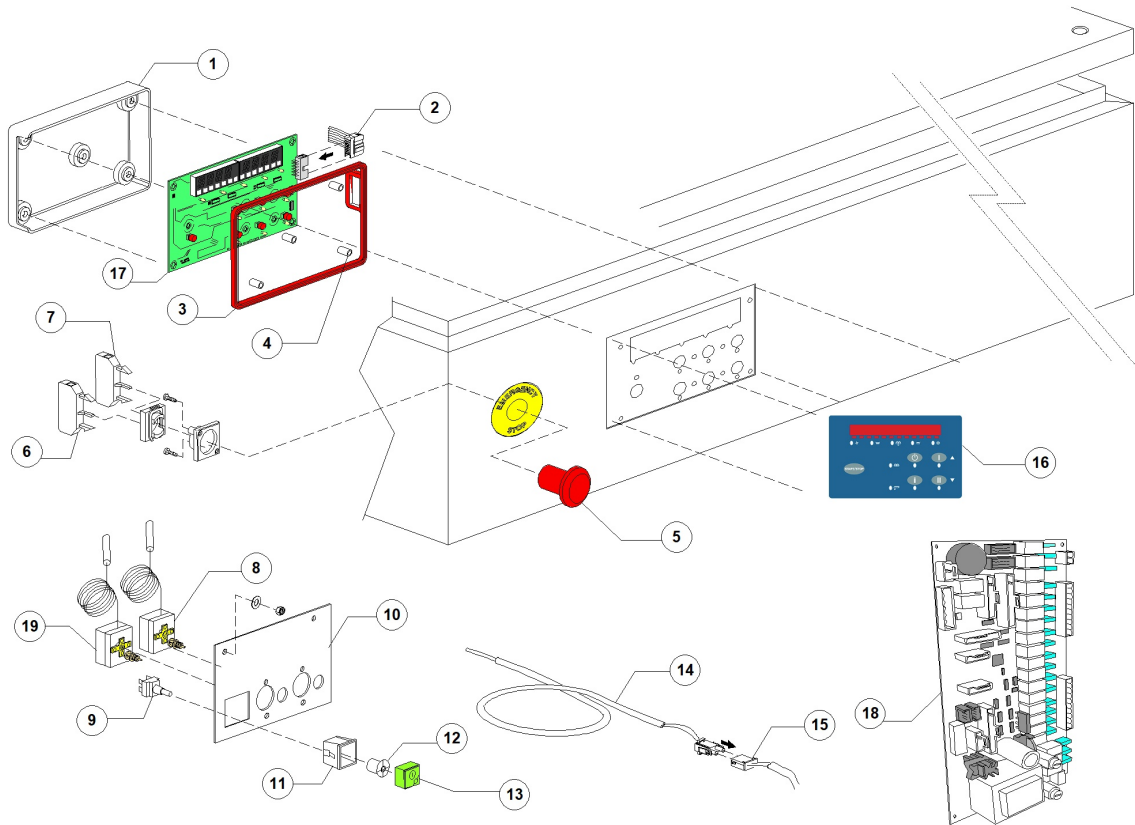

RX164E DR24 HR5 DDE 380-400/3N/50 EAC - DWQ1011253 - Control panel and switches - DW201E

RX164E DR24 HR5 DDE 380-400/3N/50 EAC - DWQ1011253 - Control panel and switches - DW201E

Pos.	Code	Descrizione	Description
1	DW11600931/A	SCAT.PROT. SCHEDA 11600931 (145X89X19)	ELECTRONIC BOARD PROTECTION BOX 11600931
2	DW50651	"PIATTINA MULTIFILO "F16p" L1000"	RIBBON CABLE F16p L1000
3	DW11600931/B	GUARNIZIONE PER SCATOLA 11600931/A	PROTECTION BOX GASKET DW11600931/A
4	DW50561	DIST. SCHEDE ELETTR. 2009 D.8X10	MAINBOARD SPACER D.8X10
5	DW3002050	PULS.FUNGO D.35 OP.SBLOC.ROT. 30A3	EMERGENCY BUTTON
6	DW3002056	CONTATTO 1NC RET. 31A5	CONTACT 1NC
7	DW3002054	CONTATTO 1NA	CONTACT 1NA
8	DW2000430	TERMOSTATO DI SICUR. 110 1500PVC	SAFETY THERMOSTAT 110 1500PVC
9	DW15812	FRUTTO INTERRUTTORE 16A	16A SWITCH
10	DW391010	STAFFA PORTA TERMOSTATI TYPE 91-92	THERMOSTAT SUPPORT
11	DW15815	SUPPORTO QUADRO SQ1 SINGOLO GRIGIO	SQUARE GREY SINGLE SUPPORT SQ1
12	DW15824	CAMMA VERDE-ARANCIO	GREEN-ORANGE CAM ROLL
13	DW15874	TASTO Q6 VERDE SERIG.ON-OFF	GREEN ON/OFF KEY Q6
14	DW3006165	SONDA TERMOSTATO SCHEDA TUNNEL	THERMOSTAT PROBE
15	DW3006170	PROLUNGA Sonda TERM. SCHEDA TUNNEL	THERMOSTAT PROBE EXTENSION
16	DW391090	MOSTRINA DIHR COMPACT - EVO/UP	DIHR ADHESIVE SILKSCREEN COMPACT- EVO/UP
17	DW11600931	TASTIERA SCORREVOLE 2009	SOFT TOUCH CONTROL PANEL 2009
18	DW3072148	SCHEDA MADRE RX EVO (BL)	MAIN BOARD (BL)
19	DW3072158	TERMOSTATO DI SICUR. 90 1500PVC	SAFETY THERMOSTAT 90 1500PVC