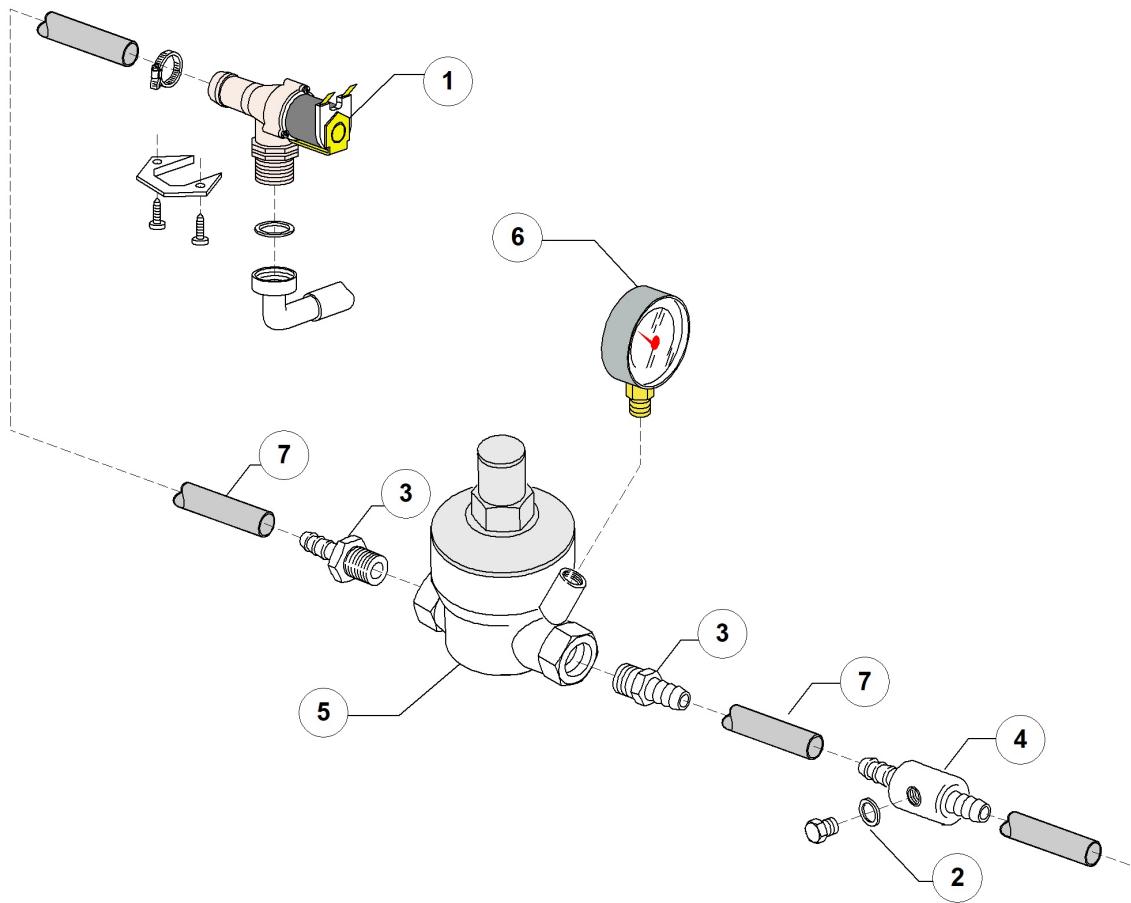

RX164E DR24 HR5 DDE 380-400/3N/50 EAC - DWQ1011253 - Solenoid valve group - DW201E

RX164E DR24 HR5 DDE 380-400/3N/50 EAC - DWQ1011253 - Solenoid valve group - DW201E

Pos.	Code	Descrizione	Description
1	DW2000093	"ELETTROV. 3/4" - D.14 90°$\varnothing$ 24V SINGOLA"	"SINGLE SOLENOID VALVE 3/4" D.14 24V 90°$\varnothing$"
2	DW13309	GUARNIZIONE DIAM.10x14x1,5	GASKET D.10X14X1,5
3	DW3071299	PORTAGOMMA M 1/2 DIAM 12 PG260 INOX	S/S HOSE CONNECTOR 10 M1/2 PG260
4	DW3003906/A	DERIV. A T ENTR. BRILL. SENZA TAPPO	"T-PIECE W/PLUG 1/8""
5	DW391025	RIDUT. DI PRESS. MINIBRASS 106.G	PRESSURE REDUCER
6	DW2000244	"MANOMETRO RIDUTTORE PRESS. 1/4"CONIC"	"PRESSURE REDUCTION GAUGE 1/4""
7	DW2907350	TUBO GOMMA EPDM 12X20	12X20 EPDM RUBBER PIPE