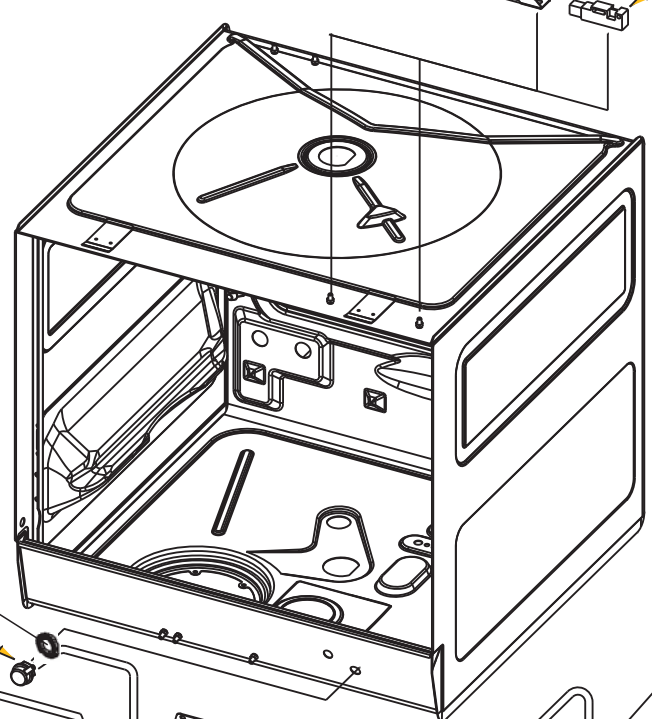

RICAMBI CONSIGLIATI

RECOMMENDED PARTS

PIECES DE RECHANGE
RECOMMANDEES

EMPFOHLENE ERSATZEILE

PORTA VECCHIA

110753

PORTA NUOVA

114375

VERSIONE MECCANICA

MEC.

it.	en.	fr.
(gen.)	generic	générique
(pro.)	programmed	programmée

NUOVO KIT
SCHEDA GEN
142366

it.	en.	fr.
vas.	tank	cuve
sic.	safety	sécurité

SI00 → SI01

93400

93412