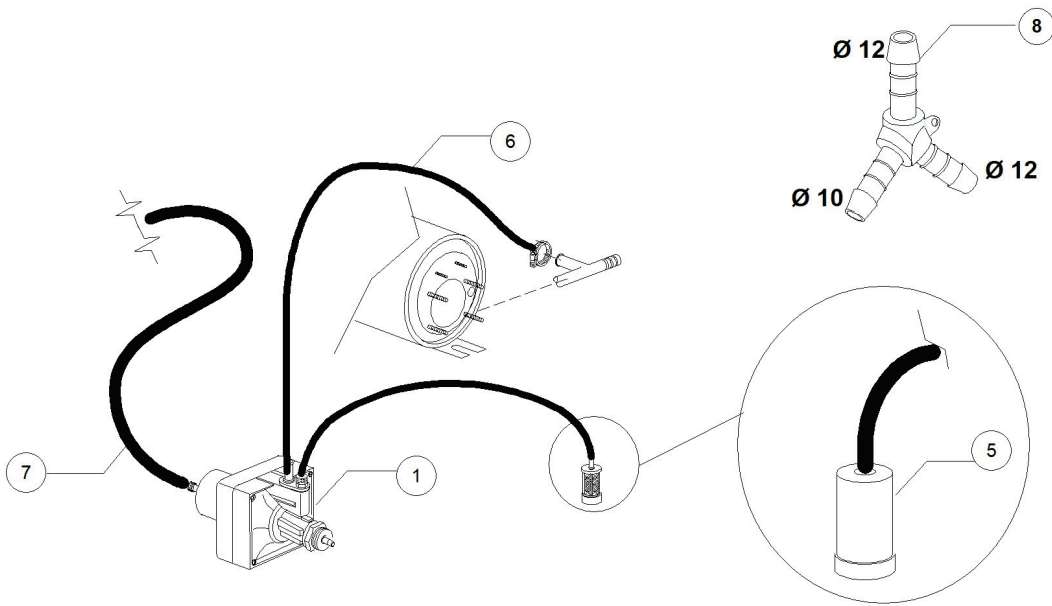

HT 11 400V3N 50HZ - DWD1005607 - Gruppo dosatore Brillantante - DW014

HT 11 400V3N 50HZ - DWD1005607 - Gruppo dosatore Brillantante - DW014

Pos.	Codice	Descrizione	Description
1	DW10799	DOSATORE BRILLANTANTE (TECNO PRO)	RINSE AID DOSING PUMP
2	DW10805	VALVOLE+MOLLE(2)DOS.BRILL.TECNOPRO	TECNOPRO NON RETURN VALVE
3	DW10806	GUARNIZIONE D22 DOS.BRILL.TECNOPRO	GASKET D.22
4	DW10807	MEMBRANA X DOSATORE BRILL.TECNOPRO	MEMBRANE FOR DOSING PUMP
5	DW15058	FILTRINO CON PESO ASPIR. DET/BRIL	SMALL FILTER (MIN. 3 PCS)
6	DW10200293	TUBO EPDM 8X15 PER DOSATORE	8X15 EPDM PIPE
7	DW14506	TUBO GOMMA DIAM 9,5X16 EPDM	9,5X16 EPDM RUBBER PIPE