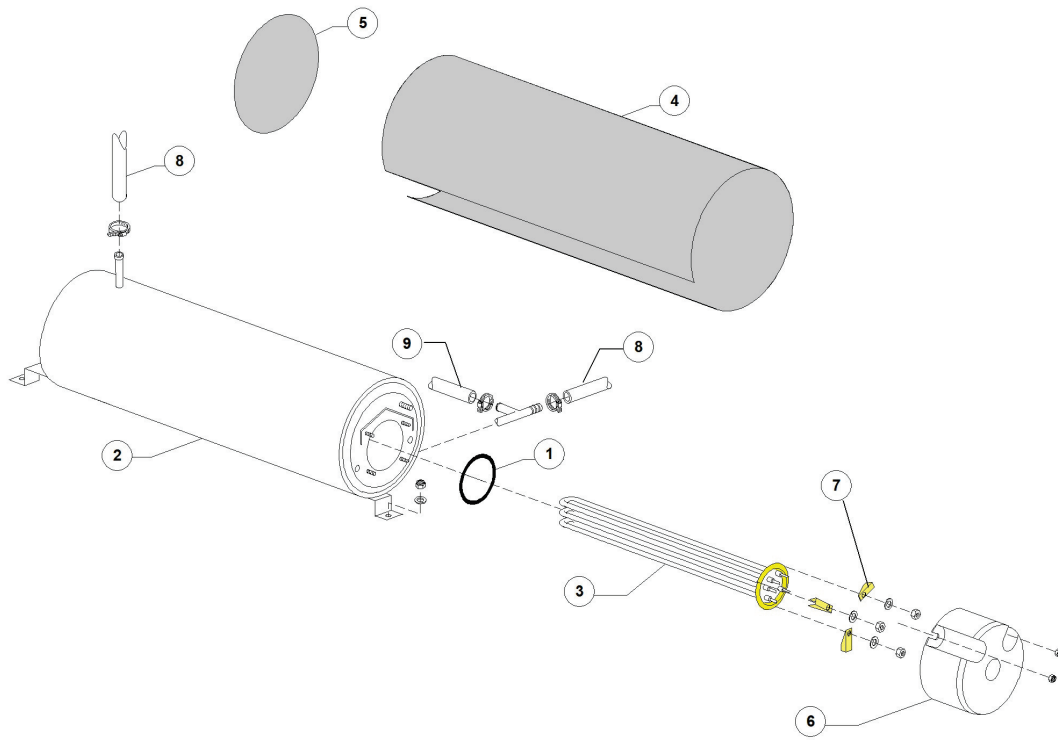

HT 11 400V3N 50HZ - DWD1005607 - Gruppo boiler - DW014

HT 11 400V3N 50HZ - DWD1005607 - Gruppo boiler - DW014

Pos.	Codice	Descrizione	Description
1	DW13015	GUARNIZIONE 6225 OR 160 NBR	6225 O-RING 160 NBR
2	DW22002	BOILER D160x490 (AISI 304)	BOILER D160x490 (AISI 304)
3	DW30001011	RESIST.9000/9800W 230/240V 3	9000/9800W 230/240V 3 HEATING ELEM.
4	DW30002030	COIBENTAZIONE BOILER D.155X500	BOILER INSULATING D.155X500
5	DW75205	DISCO IN ESPANSOLENE. AUTOESTING. D.160	INSULATING DISK D.160
6	DW75311	CUFFIOTTO PER RESISTENZA 26/03/97	HEATING ELEMENT COVER
7	DW16045	STAFFE FISSAGGIO RESIST.FORO 6.3	HEATING ELEMENT MOUNTING BRACKET D.6,3
8	DW2907351	TUBO GOMMA EPDM 11,5X19	11,5X19 EPDM RUBBER PIPE
9	DW10200293	TUBO EPDM 8X15 PER DOSATORE	8X15 EPDM PIPE