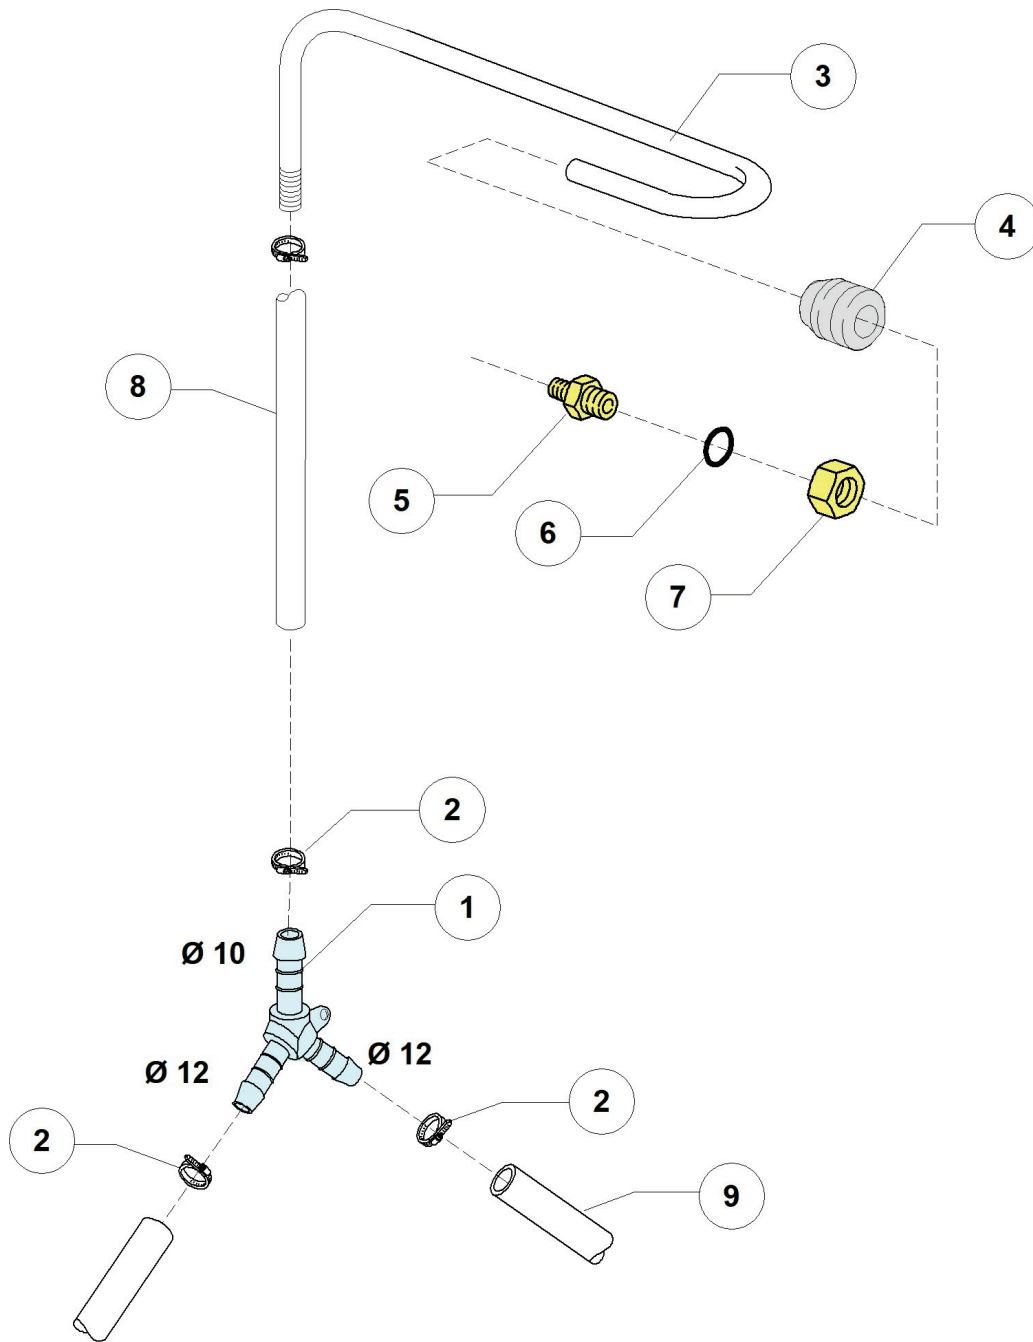

HT 11 400V3N 50HZ - DWD1005607 - Deviazione 3 vie - DW014

HT 11 400V3N 50HZ - DWD1005607 - Deviazione 3 vie - DW014

Pos.	Codice	Descrizione	Description
1	DW540104	DERIV. 3VIE Y D.12-12-10 PLASTICA	PLASTIC Y-PIECE D.12-12-10
2	DW11807	FASCETTE AISI 430 12/22	CLAMP 12/22 AISI 430
3	DW76082	RAMPA RISC. 11/04-G12/03 COMPLETA	RINSE RISER 11/04 12/03
4	DW13304	GUARNIZIONE PASSATUBO 70SH	PIPE-PASS O-RING
5	DW12006	RACC. TUBO RISC.DIAM.10 COMP. INOX	S/S RINSE PIPE FITTING D.10
6	DW13003	GUARNIZIONE OR 112 NBR	O-RING 112 NBR (MIN. 10 PCS)
7	DW12006/A	DADO3/8x3,5ES.19 X RACC.TUBO DIAM10	"HEXAGONAL NUT 3/8" D.10"
8	DW14506	TUBO GOMMA DIAM 9,5X16 EPDM	9,5X16 EPDM RUBBER PIPE
9	DW2907351	TUBO GOMMA EPDM 11,5X19	11,5X19 EPDM RUBBER PIPE