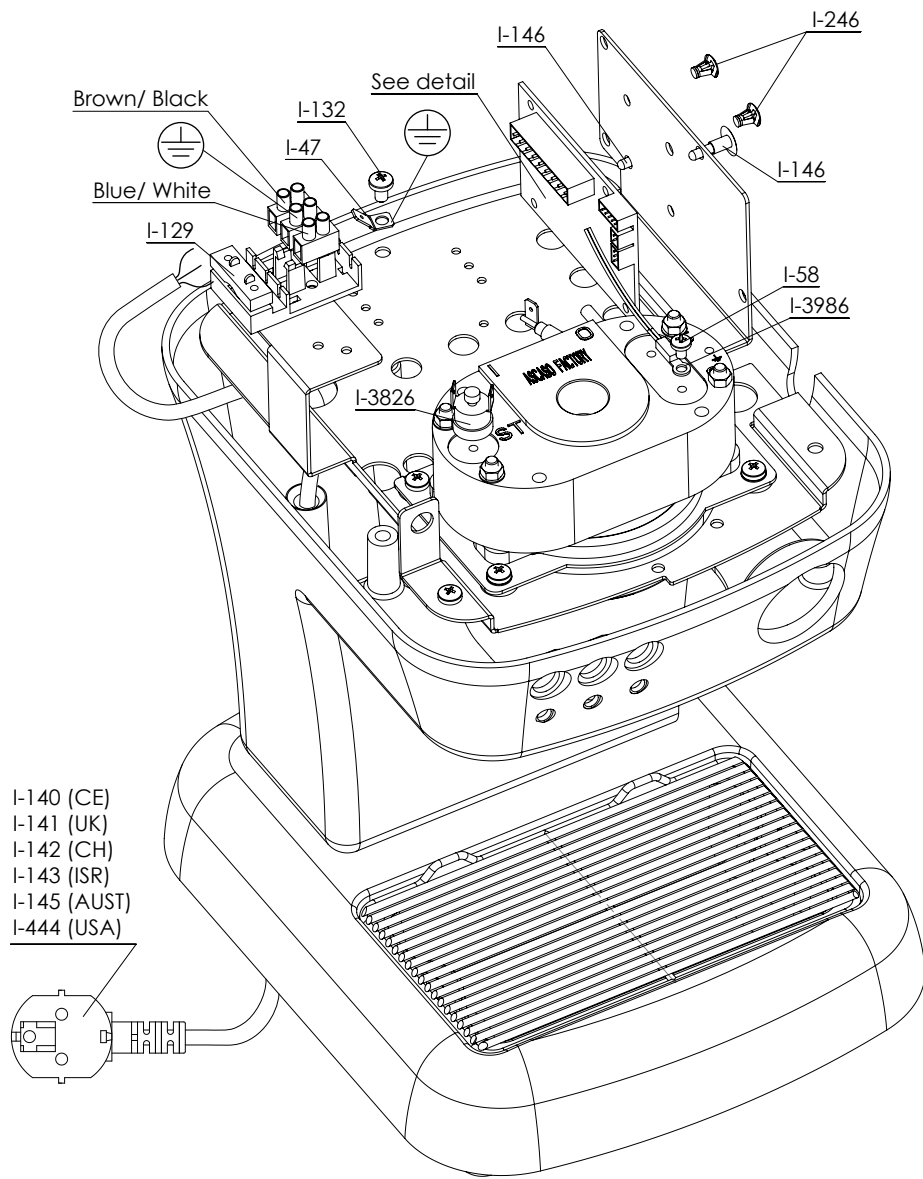

Temperature setting

REF.	DESCRIPCIÓN	DESCRIPTION
I...47	TERMINAL MASA	TERMINALE
I...58	TORNILLO BRIDA FUSIBLE INOX	SCREW
I..129	RETENEDOR CABLE	TERMINAL WIRING
I..132	TORNILLO M5x8 INOX	SCREW
I..140	CABLE RED EUROPEO	WIRING 230v
I..141	CABLE RED UK	WIRING UK
I..142	CABLE RED SUIZA	SWITZERLAND WIRING
I..143	CABLE RED ISRAEL	ISRAEL WIRING
I..145	CABLE RED AUSTRALIA	AUSTRALIAN WIRING
I..146	SOPORTE PLACA ELECTRONICA	THERMOSTAT SUPPORT
I..146	SOPORTE PLACA ELECTRONICA	THERMOSTAT SUPPORT
I..246	TOPE PLACA ELECTRONICA	LIMIT
I..444	CABLE RED USA HOME/KAP	USA WIRING (SJTO)
I.3986	SONDA TEMPERATURA NTC MF58 2017	NTC TEMPERATURE PROBE MF58 2017
I.3986	SONDA TEMPERATURA NTC MF58 2017	NTC TEMPERATURE PROBE MF58 2017
I.5008	CABLEADO DREAM TERMOSTATO ELECTRONICO 2020	ELECTRONIC THERMOSTAT WIRING DREAM 2020
I.5012	CIRCUITO MULTIFUNCION 230V. 2020	MULTIFUNCTION CIRCUIT 230V. 2020
I.5013	CIRCUITO MULTIFUNCION 110V. 2020	MULTIFUNCTION CIRCUIT 110V. 2020
I.5067	CABLEADO BOTONERA DREAM ONE	BUTTON PANNEL WIRING DREAM ONE