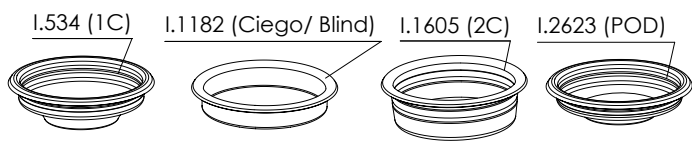

Other filter:
I.2669 (S.Crema 1C)
I.2670 (s.Crema 2C)
I.555 (POD)

REF.	DESCRIPCIÓN	DESCRIPTION
I...85	POMO GRIFO NEGRO	HANDLE
I...86	EMBELLECEDOR POMO INOX	INOX HANDLE LID
I..534	CACILLO 1 CAFE PROFESIONAL	PROFESSIONAL 1 COFFEE FILTER
I..555	CACILLO POD PROF.	POD PROF. FILTER
I..895	TORNILLO FIJACION EMBUDO INOX	FUNNEL FIXED SCREW
I.1167	ARO RETENCION FILTRO PROF. (D.1MM)	PROF FILTER SPRING
I.1182	CACILLO CIEGO PROF/BARISTA	PROF BLIND FILTER
I.1603	MANGO PORTAFILTRO BARISTA	FILTERHOLDER HANDLE
I.1605	CACILLO 2 CAFE	2 COFFEES FILTER
I.1607	SALIDA 1 CAFE ABIERTA	1 COFFEE SPOUT
I.1608	SALIDA 2 CAFES ABIERTA	2 COFFEES SPOUT
I.2623	CACILLO POD PROF.	POD PROF. FILTER
I.2669	CACILLO 1C SC PROF.	FILTER 1C SC PROF.
I.2670	CACILLO 2C SC PROF.	FILTER 2C SC PROF.
I.4568	CUERPO PORTAFILTRO M12 INCLINADO EXTRA PROFUNDO	FILTER HOLDER BODY M12 EXTRA DEEP
I.4684	PORTAFILTRO SIN FONDO BARISTA T	BARISTA T BOTTOMLESS FILTERHOLDER
PM.444	PORTAFILTRO BARISTA T SIN FONDO	BARISTA T COMPLETE BOTTOMLESS FILTERHOLDER
PM.447	PORTAFILTRO 1 CAFE BAR/BARISTA T	1 COFFEE BAR/BARISTA T FILTERHOLDER
PM.448	PORTAFILTRO 2 CAFES BARISTA T	2 COFFEES BARISTA T FILTERHOLDER
V.1916	PRENSA CAFE ALUMINIO 57/58mm	ALUMINUM COFFEE TAMPER