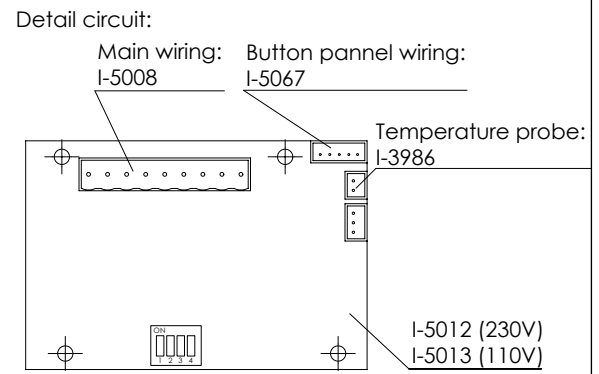

Temperature setting

REF.	DESCRIPCIÓN	DESCRIPTION
I...47	TERMINAL MASA	TERMINALE
I...58	TORNILLO BRIDA FUSIBLE INOX	SCREW
I..129	RETENEDOR CABLE	TERMINAL WIRING
I..132	TORNILLO M5x8 INOX	SCREW
I..140	CABLE RED EUROPEO	WIRING 230v
I..141	CABLE RED UK	WIRING UK
I..142	CABLE RED SUIZA	SWITZERLAND WIRING
I..143	CABLE RED ISRAEL	ISRAEL WIRING
I..145	CABLE RED AUSTRALIA	AUSTRALIAN WIRING
I..146	SOPORTE PLACA ELECTRONICA	THERMOSTAT SUPPORT
I..146	SOPORTE PLACA ELECTRONICA	THERMOSTAT SUPPORT
I..246	TOPE PLACA ELECTRONICA	LIMIT
I..444	CABLE RED USA HOME/KAP	USA WIRING (SJTO)
I.3986	SONDA TEMPERATURA NTC MF58 2017	NTC TEMPERATURE PROBE MF58 2017
I.3986	SONDA TEMPERATURA NTC MF58 2017	NTC TEMPERATURE PROBE MF58 2017
I.5008	CABLEADO DREAM TERMOSTATO ELECTRONICO 2020	ELECTRONIC THERMOSTAT WIRING DREAM 2020
I.5012	CIRCUITO MULTIFUNCION 230V. 2020	MULTIFUNCTION CIRCUIT 230V. 2020
I.5013	CIRCUITO MULTIFUNCION 110V. 2020	MULTIFUNCTION CIRCUIT 110V. 2020
I.5067	CABLEADO BOTONERA DREAM ONE	BUTTON PANNEL WIRING DREAM ONE