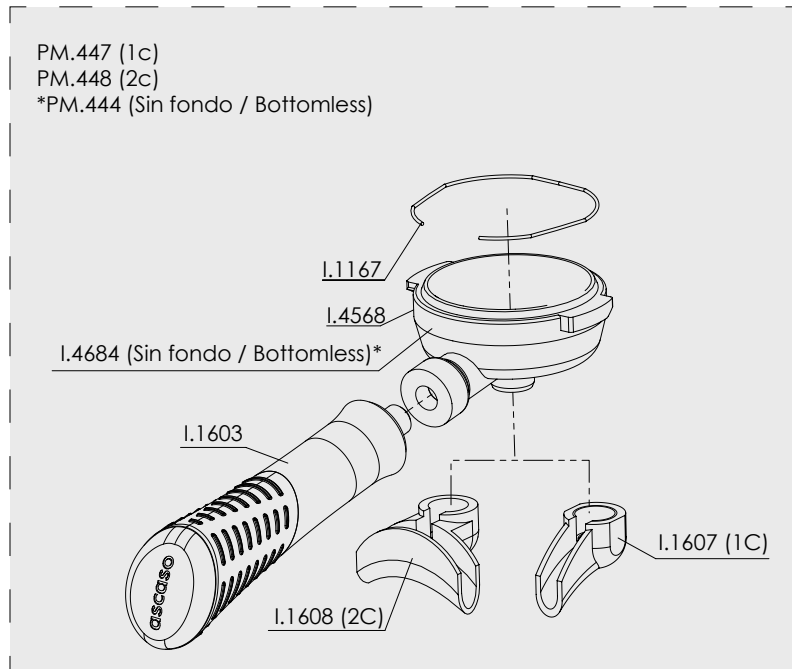

REF.	DESCRIPCIÓN	DESCRIPTION
I...85	POMO GRIFO NEGRO	HANDLE
I...86	EMBELLECEDOR POMO INOX	INOX HANDLE LID
I..534	CACILLO 1 CAFE PROFESIONAL	PROFESSIONAL 1 COFFEE FILTER
I..555	CACILLO POD PROF.	POD PROF. FILTER
I..895	TORNILLO FIJACION EMBUDO INOX	FUNNEL FIXED SCREW
I.1167	ARO RETENCION FILTRO PROF. (D.1MM)	PROF FILTER SPRING
I.1182	CACILLO CIEGO PROF/BARISTA	PROF BLIND FILTER
I.1603	MANGO PORTAFILTRO BARISTA	FILTERHOLDER HANDLE
I.1605	CACILLO 2 CAFE	2 COFFEES FILTER
I.1607	SALIDA 1 CAFE ABIERTA	1 COFFEE SPOUT
I.1608	SALIDA 2 CAFES ABIERTA	2 COFFEES SPOUT
I.2623	CACILLO POD PROF.	POD PROF. FILTER
I.2669	CACILLO 1C SC PROF.	FILTER 1C SC PROF.
I.2670	CACILLO 2C SC PROF.	FILTER 2C SC PROF.
I.4568	CUERPO PORTAFILTRO M12 INCLINADO EXTRA PROFUNDO	FILTER HOLDER BODY M12 EXTRA DEEP
I.4684	PORTAFILTRO SIN FONDO BARISTA T	BARISTA T BOTTOMLESS FILTERHOLDER
PM.444	PORTAFILTRO BARISTA T SIN FONDO	BARISTA T COMPLETE BOTTOMLESS FILTERHOLDER
PM.447	PORTAFILTRO 1 CAFE BAR/BARISTA T	1 COFFEE BAR/BARISTA T FILTERHOLDER
PM.448	PORTAFILTRO 2 CAFES BARISTA T	2 COFFEES BARISTA T FILTERHOLDER
V.1916	PRENSA CAFE ALUMINIO 57/58mm	ALUMINUM COFFEE TAMPER