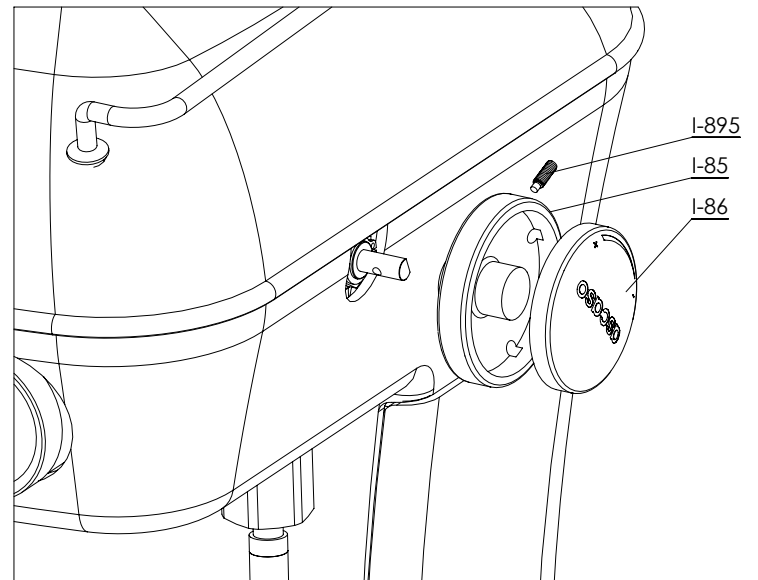

REF.	DESCRIPCIÓN	DESCRIPTION
I...85	POMO GRIFO NEGRO	HANDLE
I...86	EMBELLECEDOR POMO INOX	INOX HANDLE LID
I..534	CACILLO 1 CAFE PROFESIONAL	PROFESSIONAL 1 COFFEE FILTER
I..555	CACILLO POD PROF.	POD PROF. FILTER
I..895	TORNILLO FIJACION EMBUDO INOX	FUNNEL FIXED SCREW
I.1167	ARO RETENCION FILTRO PROF. (D.1MM)	PROF FILTER SPRING
I.1182	CACILLO CIEGO PROF/BARISTA	PROF BLIND FILTER
I.1603	MANGO PORTAFILTRO BARISTA	FILTERHOLDER HANDLE
I.1605	CACILLO 2 CAFE	2 COFFEES FILTER
I.1607	SALIDA 1 CAFE ABIERTA	1 COFFEE SPOUT
I.1608	SALIDA 2 CAFES ABIERTA	2 COFFEES SPOUT
I.2623	CACILLO POD PROF.	POD PROF. FILTER
I.2669	CACILLO 1C SC PROF.	FILTER 1C SC PROF.
I.2670	CACILLO 2C SC PROF.	FILTER 2C SC PROF.
I.4568	CUERPO PORTAFILTRO M12 INCLINADO EXTRA PROFUNDO	FILTER HOLDER BODY M12 EXTRA DEEP
I.4684	PORTAFILTRO SIN FONDO BARISTA T	BARISTA T BOTTOMLESS FILTERHOLDER
PM.444	PORTAFILTRO BARISTA T SIN FONDO	BARISTA T COMPLETE BOTTOMLESS FILTERHOLDER
PM.447	PORTAFILTRO 1 CAFE BAR/BARISTA T	1 COFFEE BAR/BARISTA T FILTERHOLDER
PM.448	PORTAFILTRO 2 CAFES BARISTA T	2 COFFEES BARISTA T FILTERHOLDER
V.1916	PRENSA CAFE ALUMINIO 57/58mm	ALUMINUM COFFEE TAMPER