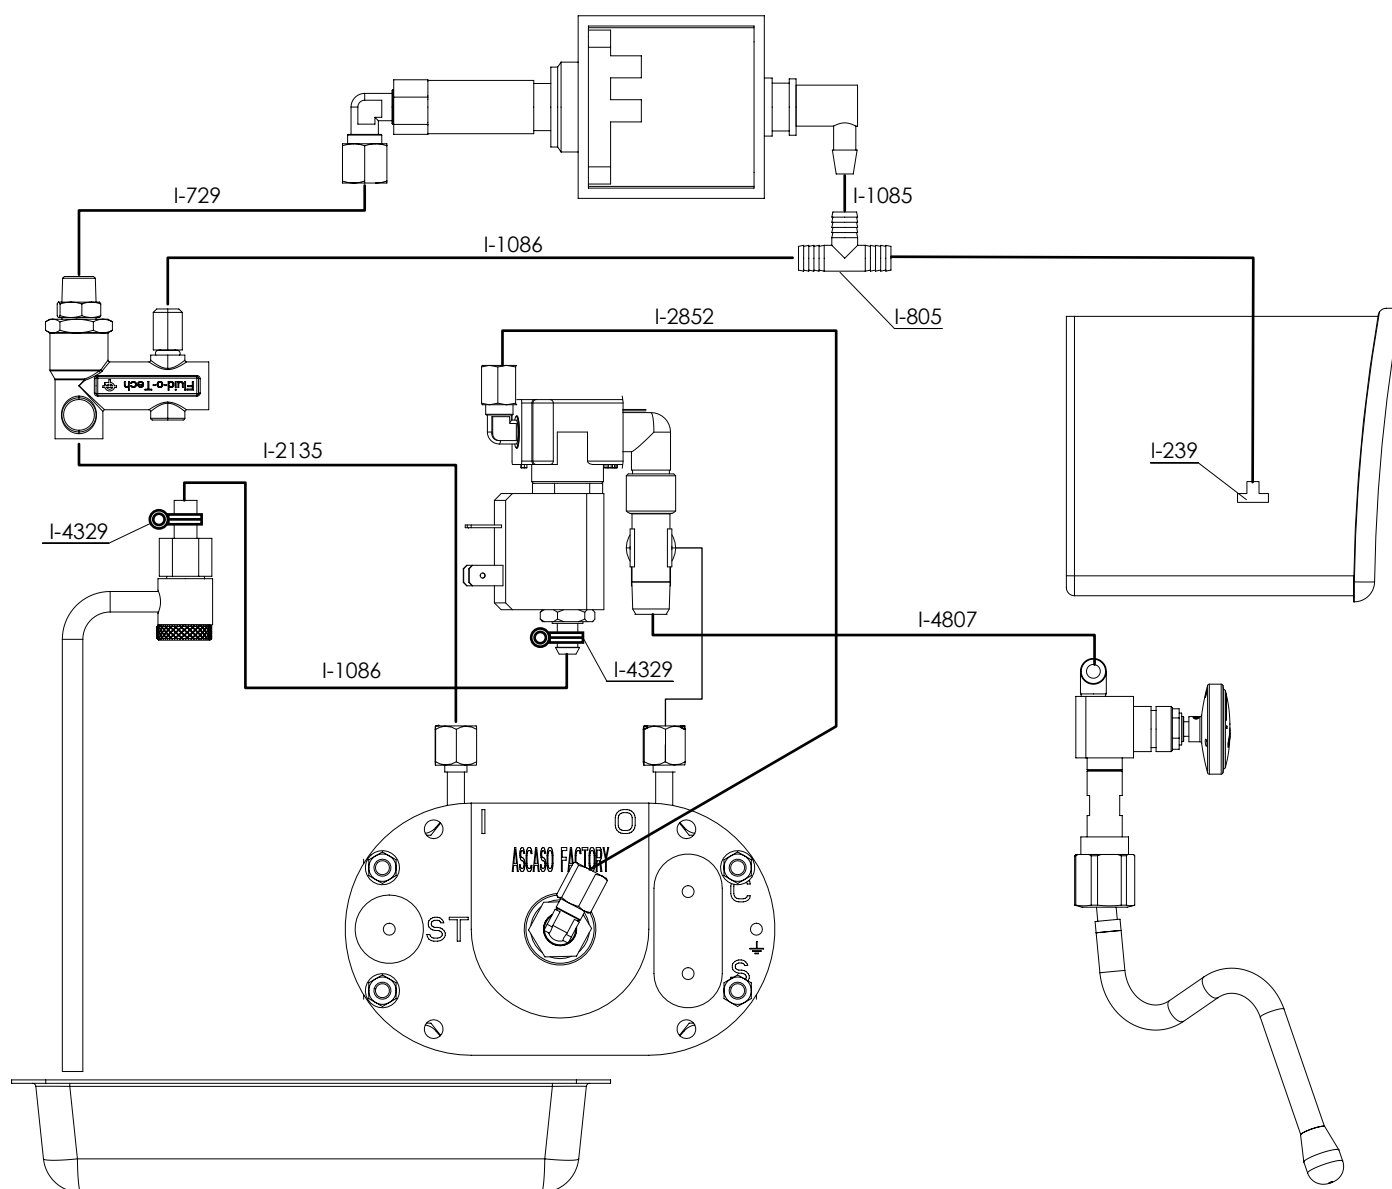

REF.	DESCRIPCIÓN	DESCRIPTION
I..239	FILTRO	FILTER
I..729	TUBO TEFLON 4x6 (100mm)	4x6 (100mm) TEFLON PIPE
I..805	RACOR T TUBOS	FITTING T
I.1085	TUBO SILICONA 5X8 (100mm)	SILICONE PIPE 5X8 (100mm)
I.1086	TUBO SILICONA 5X8 (150mm)	SILICONE PIPE 5X8 (150mm)
I.1086	TUBO SILICONA 5X8 (150mm)	SILICONE PIPE 5X8 (150mm)
I.2135	TUBO TEFLON 4x6x350	TEFLON PIPE 4x6x350
I.2852	TUBO TEFLON 2x4 (240mm)	TEFLON PIPE 2x4 (240mm)
I.4329	ABRAZADERA DE ALAMBRE TUBO 8MM	WIRE CLAMP FOR TUBE 8MM
I.4807	TUBO VAPOR INOX DREAM PID	STAINLESS STEEL STEAM PIPE DREAM PID