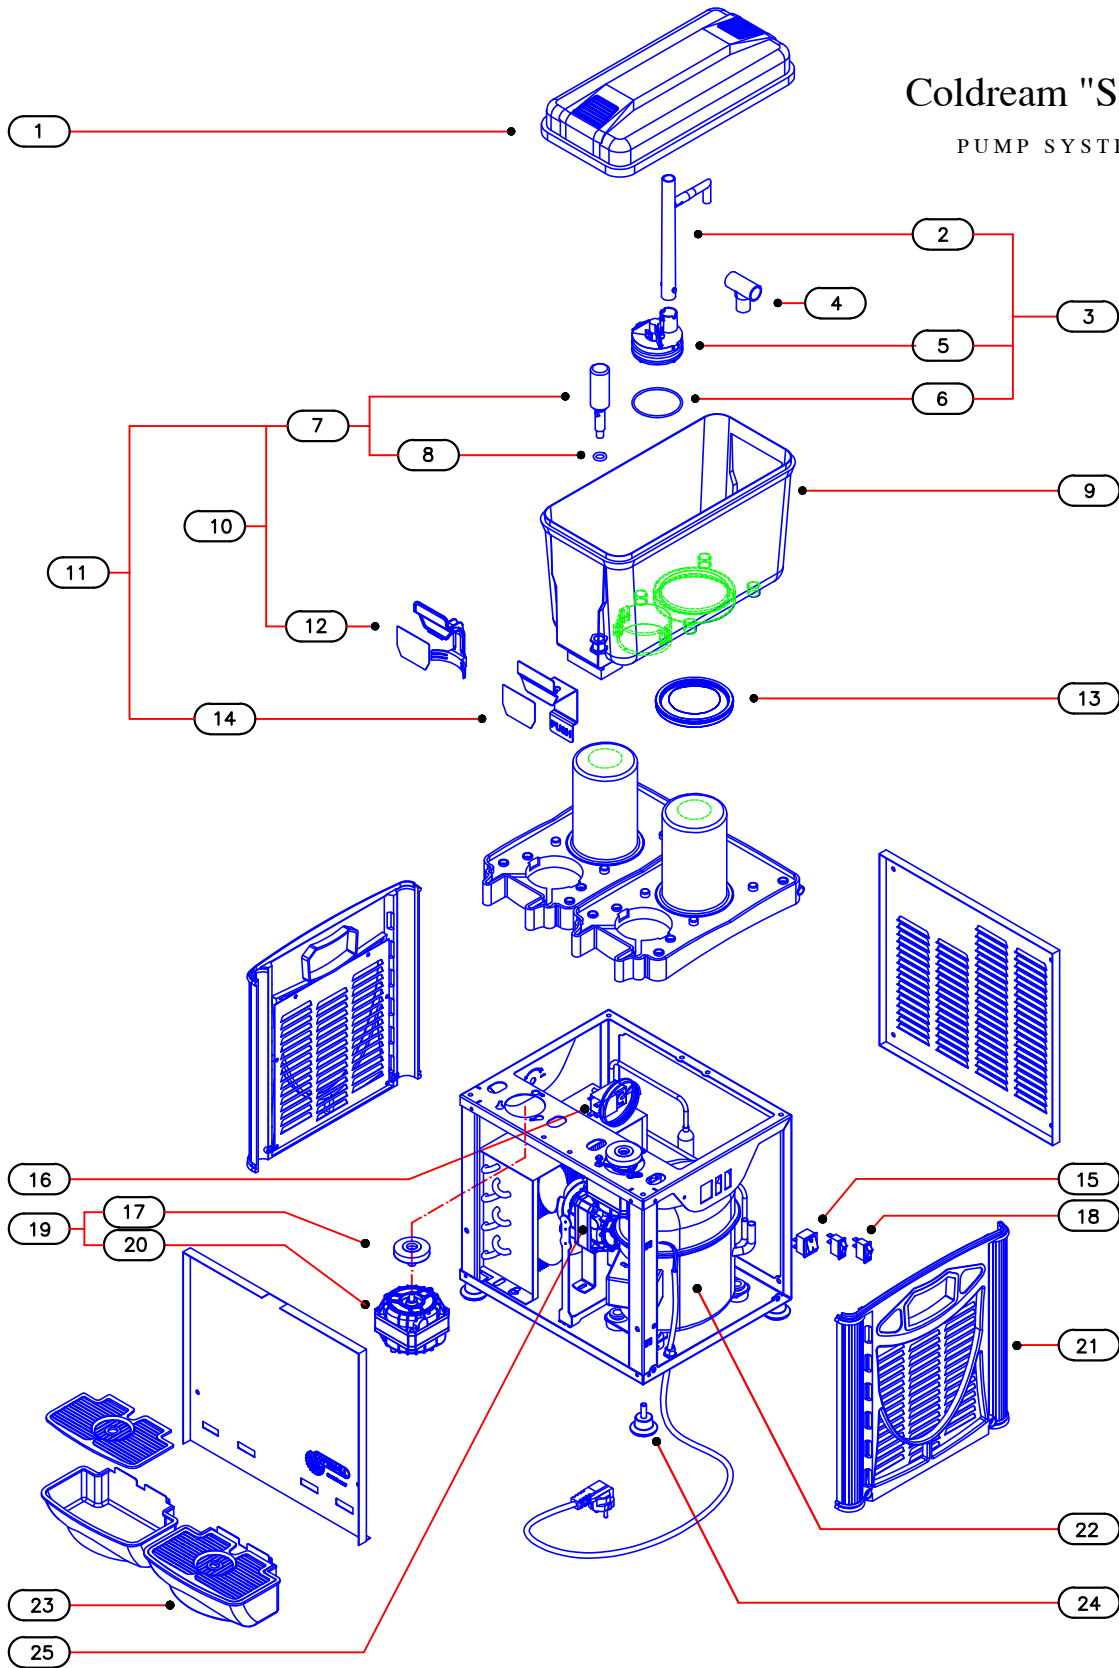

Coldream "S" series

PUMP SYSTEM

SPARE PARTS COLDREAM S
N°. Disegno 1291-4C

Cofrimell s.a.s.
Via delle Monachelle, 66/B
00040 Pomezia - ITALY