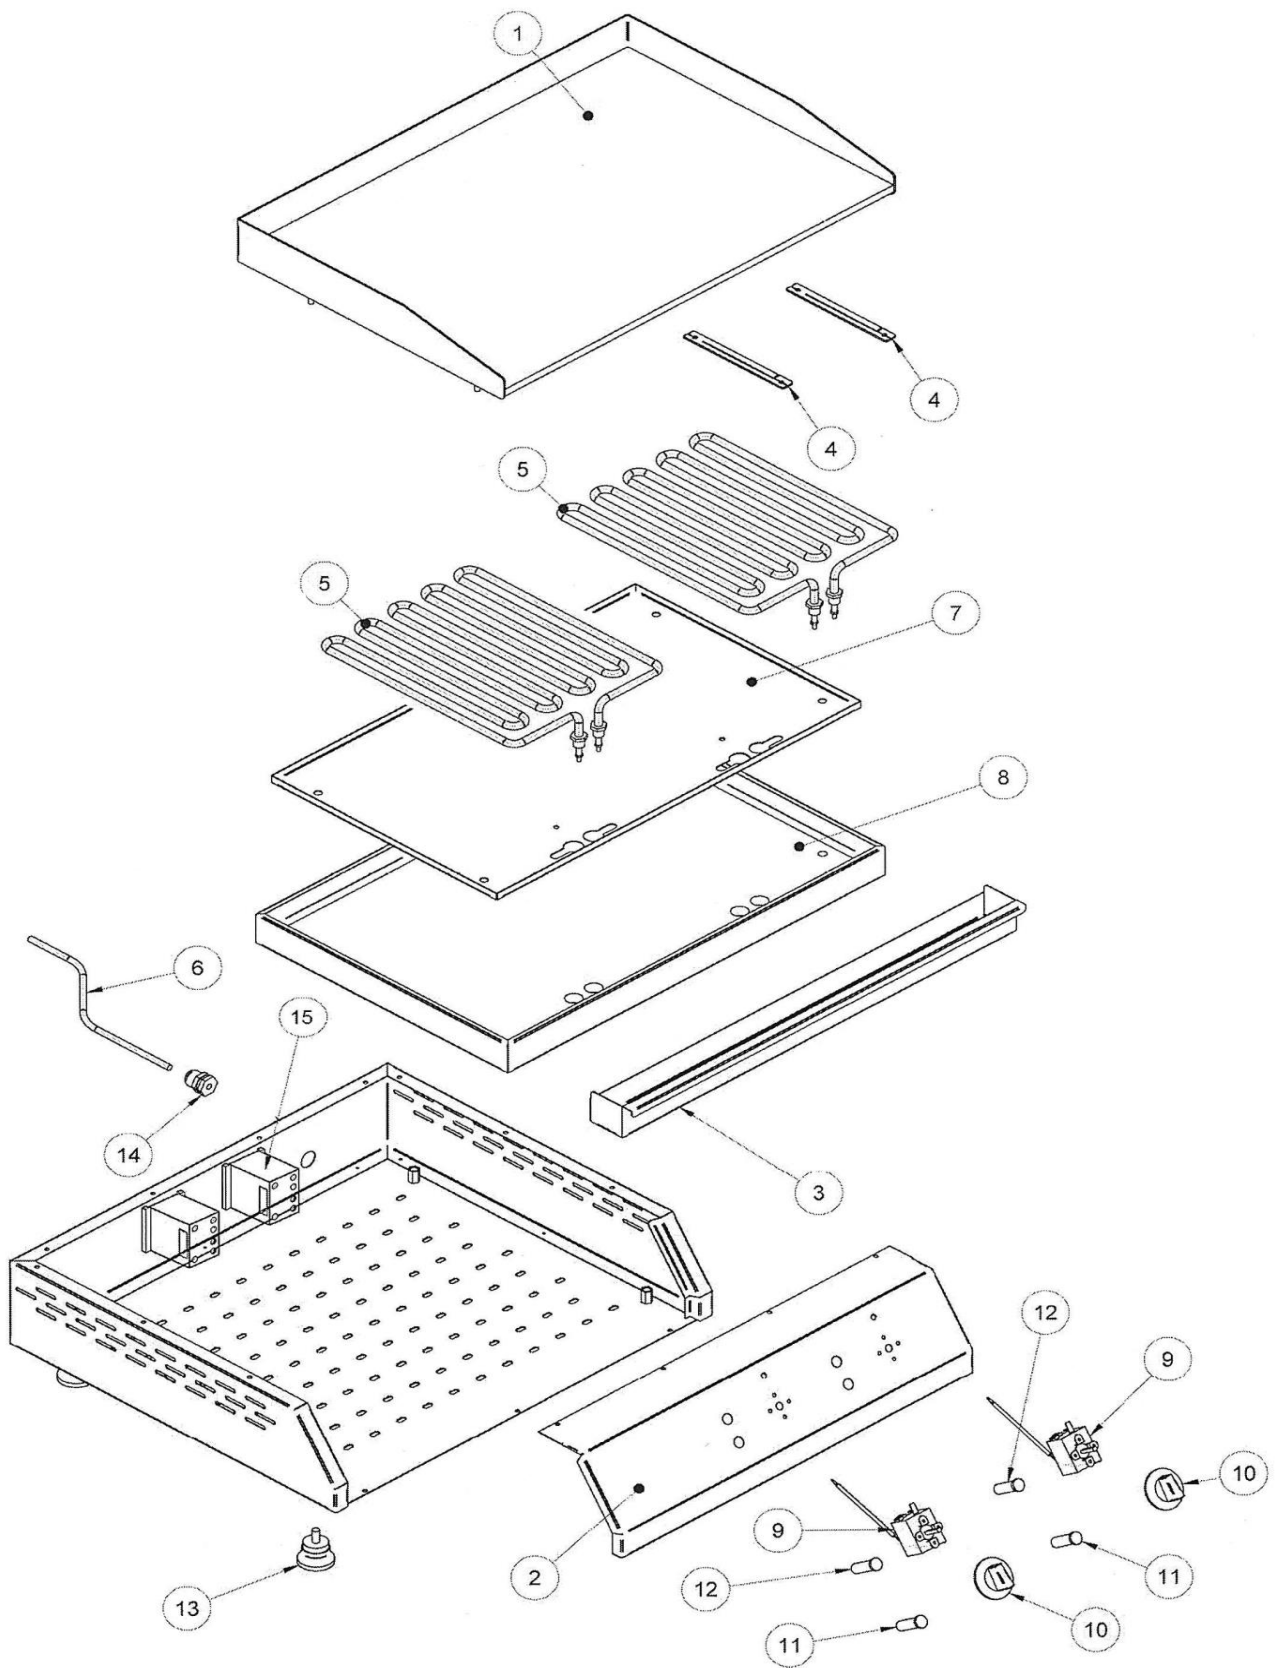

SPARE PART LIST / ESPLOSO FT1-2-3

SPARE PART LIST / ESPLOSO FT1-2-3

REF.	CODE CODICE	DESCRIPTION	DESCRIZIONE	PRICE PREZZO
1		Cooking surface FT1L	Piano FT1L	
1		Cooking surface FT1R	Piano FT1R	
1	R00499	Cooking surface FT2L	Piano FT2L	
1	R00987	Cooking surface FT2R	Piano FT2R	
1		Cooking surface FT2M	Piano FT2M	
1		Cooking surface FT3L	Piano FT3L	
1		Cooking surface FT3M	Piano FT3M	
2		Chassis FT1	Carcassa FT1	
2		Chassis FT2	Carcassa FT2	
2		Chassis FT3	Carcassa FT3	
3	R00805	Drawer FT1	Cassetto FT1	
3		Drawer FT2	Cassetto FT2	
3		Drawer FT3	Cassetto FT3	
4		Support	Supporto	
5	R00396	Heating element	Resistenza	
6	R00352	Electric cable FT1	Cavo alimentazione FT1	
6	R00933	Electric cable FT2	Cavo alimentazione FT2	
6		Electric cable FT3	Cavo alimentazione FT3	
7		Cover FT1	Carter FT1	
7	R00934	Cover FT2	Carter FT2	
7		Cover FT3	Carter FT3	
8		Cover + insulating FT1	Carter + isolante FT1	
8		Cover + insulating FT2	Carter + isolante FT2	
8		Cover + insulating FT3	Carter + isolante FT3	
9	R00221	Thermostat (out 08/2013)	Termostato (fine serie 08/2013)	
9	R00250	Thermostat (in 09/2013)	Termostato (nuova serie 09/2013)	
10	R00233	Knob	Manopola	
11	R00202	Lamp orange	Lampada arancione	
12	R00264	Lamp green	Lampada verde	
13		Foot	Piedino	
14		Press cable FT2-3	Pressacavo FT2-3	
15		Contactore 30A (out 12/2012)	Contattore 30A (fine serie 12/2012)	
	R01481	Insulating material	Materiale isolante	
	R01485	Ceramic terminal block 3 contacts	Morsettiera ceramica 3 contatti	