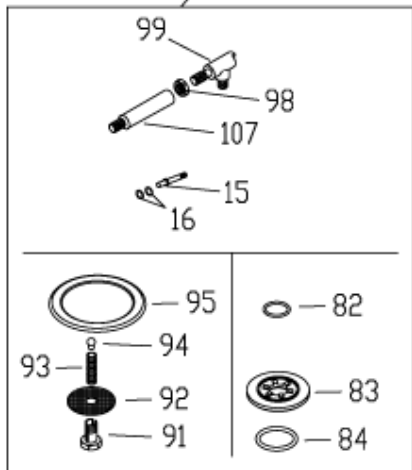

300

Position	Code	description
	ATA4030006000	CHIAVE SPECIALE TAPPO CIALDA
3	AT4055550310	ANTHRACITE LOWER COVER
6	AT4055501600	RUBBER FOOT BLACK
8	AT4056001510	ANTHRACITE DRIP TRAY ASSY
12	AT4055311500	GRID FOR CUPS
13	AT4055501710	INTERNAL FRAME
15	AT4055320500	STEM VALVE STEAM
16	AT504520600	GASKET OR106
17	AT5025287EX	PUMP
18	AT4026001000	UNIVERSAL VALVE BY-PASS ASSY
19	AT524240300	PUMP SUPPORT MC5/G/5
20	AT4055341500	TEFLON TUBE D.6X1 L100MM
22	AT4055320300	STUD
23	AT4055320400	STEAM CONTROL LEVER
24	AT4055502400	CONTROL LEVER KNOB
27	AT4056001300	WATER TANK ASSY
28	AT4055700200	WIRING
31	AT4051220020	SINGLE-POLE SWITCH
32	AT4051220030	SINGLE-POLE SELECTOR
46	AT5225806D7	MEASURING SPOON
47	AT5225118E0	PRESSER
52	AT4055571110	ANTHR.FRONT LID HEAD
57	AT1770109501	THERMOSTAT 95
58	AT1770113001	THERMOSTAT 130
59	AT1770900300	THERMOSTAT DOUBLE CLAMP D.3,2
61	AT500522800	NUT FOR CONNECTION
62	AT520523020	LOCKING PIPE NUT FOR VALVES
63	AT8999000300	ITEM NOT AVAILABLE
64	AT520185800	THERMOFUSE CLAMP
65	AT4055502010	FRONT HEAD FRAME
66	AT104325200	SILICON TUBE SR60 4X8 TRANSP.CSM
67	AT4055502100	HOLDER STUD
70	AT4056002800	BLACK DUST FILTER HOLDER ASSY
87	AT4056002010	ANTHR.HEAD ASSY
91	AT4025320100	LOWERED CAP 1335
92	AT4055313300	PODS HOLED DISK (SHOWER)
93	AT534604900	BOILER HEAD SPRING 1335

94	AT504520300	MUSHROOM SHAPED VALVE GASKET
95	AT4055590100	PODS FILTER HOLDER GASKET
98	AT520522920	NUT FOR VALVE
99	AT520240900	STEAM VALVE BODY MC5/M/10
100	AT4056001610	PODS BOILER ASSY 120V 1000W
107	AT4055320600	STEAM EXTENSION
108	AT4055312700	STEAM TUBE W/NUT
109	AT504520700	OR 2018 GASKET
116	AT4055502800	STEAM TUBE BLACK
125	AT4055301600	BLOCK NUT
136	AT4056007700	FILTER HOLDER ASSY 1325 TK
137	AT4055313400	PODS FILTER
138	AT4055502900	THERMOCREAM PLATE
140	AT8999000200	ITEM NOT AVAIL.X THIS VERSION
300	AT4056007500	KIT THERMOCREAM SYSTEM