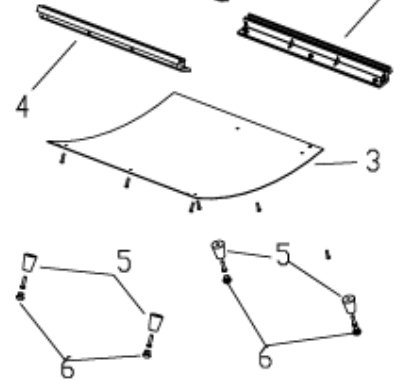

300

Position	Code	description
	ATA4030006000	CHIAVE SPECIALE TAPPO CIALDA
3	AT4055550310	ANTHRACITE LOWER COVER
6	AT4055501600	RUBBER FOOT BLACK
8	AT4056001510	ANTHRACITE DRIP TRAY ASSY
12	AT4055311500	GRID FOR CUPS
13	AT4055501710	INTERNAL FRAME
15	AT4055320500	STEM VALVE STEAM
16	AT504520600	GASKET OR106
17	AT5025287EX	PUMP
18	AT4026001000	UNIVERSAL VALVE BY-PASS ASSY
19	AT524240300	PUMP SUPPORT MC5/G/5
20	AT4055341500	TEFLON TUBE D.6X1 L100MM
22	AT4055320300	STUD
23	AT4055320400	STEAM CONTROL LEVER
24	AT4055502400	CONTROL LEVER KNOB
27	AT4056001300	WATER TANK ASSY
28	AT4055700200	WIRING
31	AT4051220020	SINGLE-POLE SWITCH
32	AT4051220030	SINGLE-POLE SELECTOR
46	AT5225806D7	MEASURING SPOON
47	AT5225118E0	PRESSER
52	AT4055571110	ANTHR.FRONT LID HEAD
57	AT1770109501	THERMOSTAT 95
58	AT1770113001	THERMOSTAT 130
59	AT1770900300	THERMOSTAT DOUBLE CLAMP D.3,2
61	AT500522800	NUT FOR CONNECTION
62	AT520523020	LOCKING PIPE NUT FOR VALVES
63	AT8999000300	ITEM NOT AVAILABLE
64	AT520185800	THERMOFUSE CLAMP
65	AT4055502010	FRONT HEAD FRAME
66	AT104325200	SILICON TUBE SR60 4X8 TRANSP.CSM
67	AT4055502100	HOLDER STUD
70	AT4056002800	BLACK DUST FILTER HOLDER ASSY
87	AT4056002010	ANTHR.HEAD ASSY
91	AT4025320100	LOWERED CAP 1335
92	AT4055313300	PODS HOLED DISK (SHOWER)
93	AT534604900	BOILER HEAD SPRING 1335

94	AT504520300	MUSHROOM SHAPED VALVE GASKET
95	AT4055590100	PODS FILTER HOLDER GASKET
98	AT520522920	NUT FOR VALVE
99	AT520240900	STEAM VALVE BODY MC5/M/10
100	AT4056001610	PODS BOILER ASSY 120V 1000W
107	AT4055320600	STEAM EXTENSION
108	AT4055312700	STEAM TUBE W/NUT
109	AT504520700	OR 2018 GASKET
116	AT4055502800	STEAM TUBE BLACK
125	AT4055301600	BLOCK NUT
136	AT4056007700	FILTER HOLDER ASSY 1325 TK
137	AT4055313400	PODS FILTER
138	AT4055502900	THERMOCREAM PLATE
140	AT8999000200	ITEM NOT AVAIL.X THIS VERSION
300	AT4056007500	KIT THERMOCREAM SYSTEM