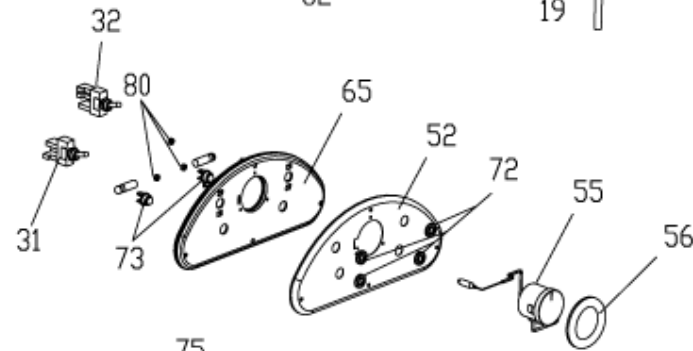

300

Position	Code	description
	ATA4030006000	CHIAVE SPECIALE TAPPO CIALDA
3	AT4055550310	ANTHRACITE LOWER COVER
6	AT4055501600	RUBBER FOOT BLACK
8	AT4056001510	ANTHRACITE DRIP TRAY ASSY
12	AT4055311500	GRID FOR CUPS
13	AT4055501710	INTERNAL FRAME
15	AT4055320500	STEM VALVE STEAM
16	AT504520600	GASKET OR106
17	AT5025287EX	PUMP
18	AT4026001000	UNIVERSAL VALVE BY-PASS ASSY
19	AT524240300	PUMP SUPPORT MC5/G/5
20	AT4055341500	TEFLON TUBE D.6X1 L100MM
22	AT4055320300	STUD
23	AT4055320400	STEAM CONTROL LEVER
24	AT4055502400	CONTROL LEVER KNOB
27	AT4056001300	WATER TANK ASSY
28	AT4055700200	WIRING
31	AT4051220020	SINGLE-POLE SWITCH
32	AT4051220030	SINGLE-POLE SELECTOR
46	AT5225806D7	MEASURING SPOON
47	AT5225118E0	PRESSER
52	AT4055571110	ANTHR.FRONT LID HEAD
57	AT1770109501	THERMOSTAT 95
58	AT1770113001	THERMOSTAT 130
59	AT1770900300	THERMOSTAT DOUBLE CLAMP D.3,2
61	AT500522800	NUT FOR CONNECTION
62	AT520523020	LOCKING PIPE NUT FOR VALVES
63	AT8999000300	ITEM NOT AVAILABLE
64	AT520185800	THERMOFUSE CLAMP
65	AT4055502010	FRONT HEAD FRAME
66	AT104325200	SILICON TUBE SR60 4X8 TRANSP.CSM
67	AT4055502100	HOLDER STUD
70	AT4056002800	BLACK DUST FILTER HOLDER ASSY
87	AT4056002010	ANTHR.HEAD ASSY
91	AT4025320100	LOWERED CAP 1335
92	AT4055313300	PODS HOLED DISK (SHOWER)
93	AT534604900	BOILER HEAD SPRING 1335

94	AT504520300	MUSHROOM SHAPED VALVE GASKET
95	AT4055590100	PODS FILTER HOLDER GASKET
98	AT520522920	NUT FOR VALVE
99	AT520240900	STEAM VALVE BODY MC5/M/10
100	AT4056001610	PODS BOILER ASSY 120V 1000W
107	AT4055320600	STEAM EXTENSION
108	AT4055312700	STEAM TUBE W/NUT
109	AT504520700	OR 2018 GASKET
116	AT4055502800	STEAM TUBE BLACK
125	AT4055301600	BLOCK NUT
136	AT4056007700	FILTER HOLDER ASSY 1325 TK
137	AT4055313400	PODS FILTER
138	AT4055502900	THERMOCREAM PLATE
140	AT8999000200	ITEM NOT AVAIL.X THIS VERSION
300	AT4056007500	KIT THERMOCREAM SYSTEM