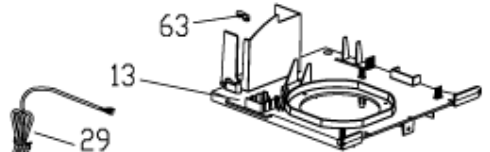

300

Position	Code	description
	ATA4030006000	CHIAVE SPECIALE TAPPO CIALDA
3	AT4055550310	ANTHRACITE LOWER COVER
6	AT4055501600	RUBBER FOOT BLACK
8	AT4056001510	ANTHRACITE DRIP TRAY ASSY
12	AT4055311500	GRID FOR CUPS
13	AT4055501710	INTERNAL FRAME
15	AT4055320500	STEM VALVE STEAM
16	AT504520600	GASKET OR106
17	AT5025287EX	PUMP
18	AT4026001000	UNIVERSAL VALVE BY-PASS ASSY
19	AT524240300	PUMP SUPPORT MC5/G/5
20	AT4055341500	TEFLON TUBE D.6X1 L100MM
22	AT4055320300	STUD
23	AT4055320400	STEAM CONTROL LEVER
24	AT4055502400	CONTROL LEVER KNOB
27	AT4056001300	WATER TANK ASSY
28	AT4055700200	WIRING
31	AT4051220020	SINGLE-POLE SWITCH
32	AT4051220030	SINGLE-POLE SELECTOR
46	AT5225806D7	MEASURING SPOON
47	AT5225118E0	PRESSER
52	AT4055571110	ANTHR.FRONT LID HEAD
57	AT1770109501	THERMOSTAT 95
58	AT1770113001	THERMOSTAT 130
59	AT1770900300	THERMOSTAT DOUBLE CLAMP D.3,2
61	AT500522800	NUT FOR CONNECTION
62	AT520523020	LOCKING PIPE NUT FOR VALVES
63	AT8999000300	ITEM NOT AVAILABLE
64	AT520185800	THERMOFUSE CLAMP
65	AT4055502010	FRONT HEAD FRAME
66	AT104325200	SILICON TUBE SR60 4X8 TRANSP.CSM
67	AT4055502100	HOLDER STUD
70	AT4056002800	BLACK DUST FILTER HOLDER ASSY
87	AT4056002010	ANTHR.HEAD ASSY
91	AT4025320100	LOWERED CAP 1335
92	AT4055313300	PODS HOLED DISK (SHOWER)
93	AT534604900	BOILER HEAD SPRING 1335

94	AT504520300	MUSHROOM SHAPED VALVE GASKET
95	AT4055590100	PODS FILTER HOLDER GASKET
98	AT520522920	NUT FOR VALVE
99	AT520240900	STEAM VALVE BODY MC5/M/10
100	AT4056001610	PODS BOILER ASSY 120V 1000W
107	AT4055320600	STEAM EXTENSION
108	AT4055312700	STEAM TUBE W/NUT
109	AT504520700	OR 2018 GASKET
116	AT4055502800	STEAM TUBE BLACK
125	AT4055301600	BLOCK NUT
136	AT4056007700	FILTER HOLDER ASSY 1325 TK
137	AT4055313400	PODS FILTER
138	AT4055502900	THERMOCREAM PLATE
140	AT8999000200	ITEM NOT AVAIL.X THIS VERSION
300	AT4056007500	KIT THERMOCREAM SYSTEM