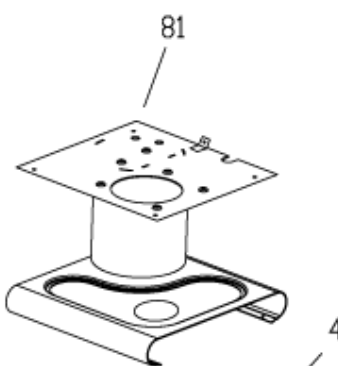

300

Position	Code	description
	ATA4030006000	CHIAVE SPECIALE TAPPO CIALDA
3	AT4055550310	ANTHRACITE LOWER COVER
6	AT4055501600	RUBBER FOOT BLACK
8	AT4056001510	ANTHRACITE DRIP TRAY ASSY
12	AT4055311500	GRID FOR CUPS
13	AT4055501710	INTERNAL FRAME
15	AT4055320500	STEM VALVE STEAM
16	AT504520600	GASKET OR106
17	AT5025287EX	PUMP
18	AT4026001000	UNIVERSAL VALVE BY-PASS ASSY
19	AT524240300	PUMP SUPPORT MC5/G/5
20	AT4055341500	TEFLON TUBE D.6X1 L100MM
22	AT4055320300	STUD
23	AT4055320400	STEAM CONTROL LEVER
24	AT4055502400	CONTROL LEVER KNOB
27	AT4056001300	WATER TANK ASSY
28	AT4055700200	WIRING
31	AT4051220020	SINGLE-POLE SWITCH
32	AT4051220030	SINGLE-POLE SELECTOR
46	AT5225806D7	MEASURING SPOON
47	AT5225118E0	PRESSER
52	AT4055571110	ANTHR.FRONT LID HEAD
57	AT1770109501	THERMOSTAT 95
58	AT1770113001	THERMOSTAT 130
59	AT1770900300	THERMOSTAT DOUBLE CLAMP D.3,2
61	AT500522800	NUT FOR CONNECTION
62	AT520523020	LOCKING PIPE NUT FOR VALVES
63	AT8999000300	ITEM NOT AVAILABLE
64	AT520185800	THERMOFUSE CLAMP
65	AT4055502010	FRONT HEAD FRAME
66	AT104325200	SILICON TUBE SR60 4X8 TRANSP.CSM
67	AT4055502100	HOLDER STUD
70	AT4056002800	BLACK DUST FILTER HOLDER ASSY
87	AT4056002010	ANTHR.HEAD ASSY
91	AT4025320100	LOWERED CAP 1335
92	AT4055313300	PODS HOLED DISK (SHOWER)
93	AT534604900	BOILER HEAD SPRING 1335

94	AT504520300	MUSHROOM SHAPED VALVE GASKET
95	AT4055590100	PODS FILTER HOLDER GASKET
98	AT520522920	NUT FOR VALVE
99	AT520240900	STEAM VALVE BODY MC5/M/10
100	AT4056001610	PODS BOILER ASSY 120V 1000W
107	AT4055320600	STEAM EXTENSION
108	AT4055312700	STEAM TUBE W/NUT
109	AT504520700	OR 2018 GASKET
116	AT4055502800	STEAM TUBE BLACK
125	AT4055301600	BLOCK NUT
136	AT4056007700	FILTER HOLDER ASSY 1325 TK
137	AT4055313400	PODS FILTER
138	AT4055502900	THERMOCREAM PLATE
140	AT8999000200	ITEM NOT AVAIL.X THIS VERSION
300	AT4056007500	KIT THERMOCREAM SYSTEM