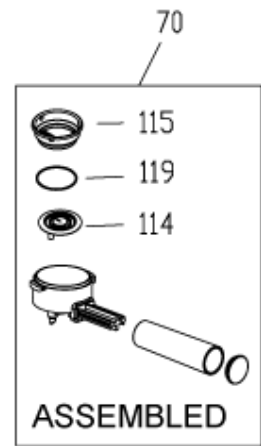

300

Position	Code	description
	ATA4030006000	CHIAVE SPECIALE TAPPO CIALDA
3	AT4055550310	ANTHRACITE LOWER COVER
6	AT4055501600	RUBBER FOOT BLACK
8	AT4056001510	ANTHRACITE DRIP TRAY ASSY
12	AT4055311500	GRID FOR CUPS
13	AT4055501710	INTERNAL FRAME
15	AT4055320500	STEM VALVE STEAM
16	AT504520600	GASKET OR106
17	AT5025287EX	PUMP
18	AT4026001000	UNIVERSAL VALVE BY-PASS ASSY
19	AT524240300	PUMP SUPPORT MC5/G/5
20	AT4055341500	TEFLON TUBE D.6X1 L100MM
22	AT4055320300	STUD
23	AT4055320400	STEAM CONTROL LEVER
24	AT4055502400	CONTROL LEVER KNOB
27	AT4056001300	WATER TANK ASSY
28	AT4055700200	WIRING
31	AT4051220020	SINGLE-POLE SWITCH
32	AT4051220030	SINGLE-POLE SELECTOR
46	AT5225806D7	MEASURING SPOON
47	AT5225118E0	PRESSER
52	AT4055571110	ANTHR.FRONT LID HEAD
57	AT1770109501	THERMOSTAT 95
58	AT1770113001	THERMOSTAT 130
59	AT1770900300	THERMOSTAT DOUBLE CLAMP D.3,2
61	AT500522800	NUT FOR CONNECTION
62	AT520523020	LOCKING PIPE NUT FOR VALVES
63	AT8999000300	ITEM NOT AVAILABLE
64	AT520185800	THERMOFUSE CLAMP
65	AT4055502010	FRONT HEAD FRAME
66	AT104325200	SILICON TUBE SR60 4X8 TRANSP.CSM
67	AT4055502100	HOLDER STUD
70	AT4056002800	BLACK DUST FILTER HOLDER ASSY
87	AT4056002010	ANTHR.HEAD ASSY
91	AT4025320100	LOWERED CAP 1335
92	AT4055313300	PODS HOLED DISK (SHOWER)
93	AT534604900	BOILER HEAD SPRING 1335

94	AT504520300	MUSHROOM SHAPED VALVE GASKET
95	AT4055590100	PODS FILTER HOLDER GASKET
98	AT520522920	NUT FOR VALVE
99	AT520240900	STEAM VALVE BODY MC5/M/10
100	AT4056001610	PODS BOILER ASSY 120V 1000W
107	AT4055320600	STEAM EXTENSION
108	AT4055312700	STEAM TUBE W/NUT
109	AT504520700	OR 2018 GASKET
116	AT4055502800	STEAM TUBE BLACK
125	AT4055301600	BLOCK NUT
136	AT4056007700	FILTER HOLDER ASSY 1325 TK
137	AT4055313400	PODS FILTER
138	AT4055502900	THERMOCREAM PLATE
140	AT8999000200	ITEM NOT AVAIL.X THIS VERSION
300	AT4056007500	KIT THERMOCREAM SYSTEM