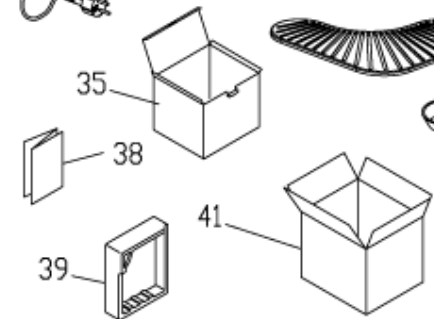

300

Position	Code	description
	ATA4030006000	CHIAVE SPECIALE TAPPO CIALDA
3	AT4055550310	ANTHRACITE LOWER COVER
6	AT4055501600	RUBBER FOOT BLACK
8	AT4056001510	ANTHRACITE DRIP TRAY ASSY
12	AT4055311500	GRID FOR CUPS
13	AT4055501710	INTERNAL FRAME
15	AT4055320500	STEM VALVE STEAM
16	AT504520600	GASKET OR106
17	AT5025287EX	PUMP
18	AT4026001000	UNIVERSAL VALVE BY-PASS ASSY
19	AT524240300	PUMP SUPPORT MC5/G/5
20	AT4055341500	TEFLON TUBE D.6X1 L100MM
22	AT4055320300	STUD
23	AT4055320400	STEAM CONTROL LEVER
24	AT4055502400	CONTROL LEVER KNOB
27	AT4056001300	WATER TANK ASSY
28	AT4055700200	WIRING
31	AT4051220020	SINGLE-POLE SWITCH
32	AT4051220030	SINGLE-POLE SELECTOR
46	AT5225806D7	MEASURING SPOON
47	AT5225118E0	PRESSER
52	AT4055571110	ANTHR.FRONT LID HEAD
57	AT1770109501	THERMOSTAT 95
58	AT1770113001	THERMOSTAT 130
59	AT1770900300	THERMOSTAT DOUBLE CLAMP D.3,2
61	AT500522800	NUT FOR CONNECTION
62	AT520523020	LOCKING PIPE NUT FOR VALVES
63	AT8999000300	ITEM NOT AVAILABLE
64	AT520185800	THERMOFUSE CLAMP
65	AT4055502010	FRONT HEAD FRAME
66	AT104325200	SILICON TUBE SR60 4X8 TRANSP.CSM
67	AT4055502100	HOLDER STUD
70	AT4056002800	BLACK DUST FILTER HOLDER ASSY
87	AT4056002010	ANTHR.HEAD ASSY
91	AT4025320100	LOWERED CAP 1335
92	AT4055313300	PODS HOLED DISK (SHOWER)
93	AT534604900	BOILER HEAD SPRING 1335

94	AT504520300	MUSHROOM SHAPED VALVE GASKET
95	AT4055590100	PODS FILTER HOLDER GASKET
98	AT520522920	NUT FOR VALVE
99	AT520240900	STEAM VALVE BODY MC5/M/10
100	AT4056001610	PODS BOILER ASSY 120V 1000W
107	AT4055320600	STEAM EXTENSION
108	AT4055312700	STEAM TUBE W/NUT
109	AT504520700	OR 2018 GASKET
116	AT4055502800	STEAM TUBE BLACK
125	AT4055301600	BLOCK NUT
136	AT4056007700	FILTER HOLDER ASSY 1325 TK
137	AT4055313400	PODS FILTER
138	AT4055502900	THERMOCREAM PLATE
140	AT8999000200	ITEM NOT AVAIL.X THIS VERSION
300	AT4056007500	KIT THERMOCREAM SYSTEM