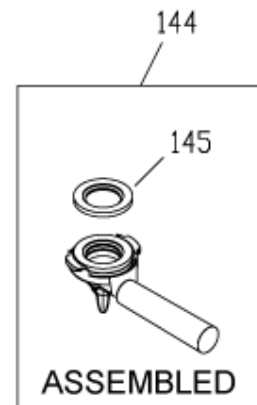

300

Position	Code	description
	ATA4030006000	CHIAVE SPECIALE TAPPO CIALDA
3	AT4055550310	ANTHRACITE LOWER COVER
6	AT4055501600	RUBBER FOOT BLACK
8	AT4056001510	ANTHRACITE DRIP TRAY ASSY
12	AT4055311500	GRID FOR CUPS
13	AT4055501710	INTERNAL FRAME
15	AT4055320500	STEM VALVE STEAM
16	AT504520600	GASKET OR106
17	AT5025287EX	PUMP
18	AT4026001000	UNIVERSAL VALVE BY-PASS ASSY
19	AT524240300	PUMP SUPPORT MC5/G/5
20	AT4055341500	TEFLON TUBE D.6X1 L100MM
22	AT4055320300	STUD
23	AT4055320400	STEAM CONTROL LEVER
24	AT4055502400	CONTROL LEVER KNOB
27	AT4056001300	WATER TANK ASSY
28	AT4055700200	WIRING
31	AT4051220020	SINGLE-POLE SWITCH
32	AT4051220030	SINGLE-POLE SELECTOR
46	AT5225806D7	MEASURING SPOON
47	AT5225118E0	PRESSER
52	AT4055571110	ANTHR.FRONT LID HEAD
57	AT1770109501	THERMOSTAT 95
58	AT1770113001	THERMOSTAT 130
59	AT1770900300	THERMOSTAT DOUBLE CLAMP D.3,2
61	AT500522800	NUT FOR CONNECTION
62	AT520523020	LOCKING PIPE NUT FOR VALVES
63	AT8999000300	ITEM NOT AVAILABLE
64	AT520185800	THERMOFUSE CLAMP
65	AT4055502010	FRONT HEAD FRAME
66	AT104325200	SILICON TUBE SR60 4X8 TRANSP.CSM
67	AT4055502100	HOLDER STUD
70	AT4056002800	BLACK DUST FILTER HOLDER ASSY
87	AT4056002010	ANTHR.HEAD ASSY
91	AT4025320100	LOWERED CAP 1335
92	AT4055313300	PODS HOLED DISK (SHOWER)
93	AT534604900	BOILER HEAD SPRING 1335

94	AT504520300	MUSHROOM SHAPED VALVE GASKET
95	AT4055590100	PODS FILTER HOLDER GASKET
98	AT520522920	NUT FOR VALVE
99	AT520240900	STEAM VALVE BODY MC5/M/10
100	AT4056001610	PODS BOILER ASSY 120V 1000W
107	AT4055320600	STEAM EXTENSION
108	AT4055312700	STEAM TUBE W/NUT
109	AT504520700	OR 2018 GASKET
116	AT4055502800	STEAM TUBE BLACK
125	AT4055301600	BLOCK NUT
136	AT4056007700	FILTER HOLDER ASSY 1325 TK
137	AT4055313400	PODS FILTER
138	AT4055502900	THERMOCREAM PLATE
140	AT8999000200	ITEM NOT AVAIL.X THIS VERSION
300	AT4056007500	KIT THERMOCREAM SYSTEM