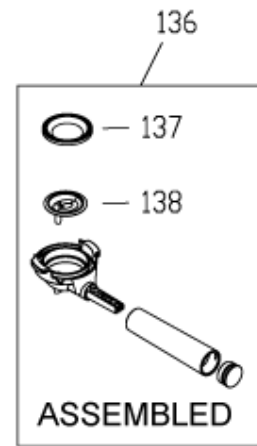

300

Position	Code	description
	ATA4030006000	CHIAVE SPECIALE TAPPO CIALDA
3	AT4055550310	ANTHRACITE LOWER COVER
6	AT4055501600	RUBBER FOOT BLACK
8	AT4056001510	ANTHRACITE DRIP TRAY ASSY
12	AT4055311500	GRID FOR CUPS
13	AT4055501710	INTERNAL FRAME
15	AT4055320500	STEM VALVE STEAM
16	AT504520600	GASKET OR106
17	AT5025287EX	PUMP
18	AT4026001000	UNIVERSAL VALVE BY-PASS ASSY
19	AT524240300	PUMP SUPPORT MC5/G/5
20	AT4055341500	TEFLON TUBE D.6X1 L100MM
22	AT4055320300	STUD
23	AT4055320400	STEAM CONTROL LEVER
24	AT4055502400	CONTROL LEVER KNOB
27	AT4056001300	WATER TANK ASSY
28	AT4055700200	WIRING
31	AT4051220020	SINGLE-POLE SWITCH
32	AT4051220030	SINGLE-POLE SELECTOR
46	AT5225806D7	MEASURING SPOON
47	AT5225118E0	PRESSER
52	AT4055571110	ANTHR.FRONT LID HEAD
57	AT1770109501	THERMOSTAT 95
58	AT1770113001	THERMOSTAT 130
59	AT1770900300	THERMOSTAT DOUBLE CLAMP D.3,2
61	AT500522800	NUT FOR CONNECTION
62	AT520523020	LOCKING PIPE NUT FOR VALVES
63	AT8999000300	ITEM NOT AVAILABLE
64	AT520185800	THERMOFUSE CLAMP
65	AT4055502010	FRONT HEAD FRAME
66	AT104325200	SILICON TUBE SR60 4X8 TRANSP.CSM
67	AT4055502100	HOLDER STUD
70	AT4056002800	BLACK DUST FILTER HOLDER ASSY
87	AT4056002010	ANTHR.HEAD ASSY
91	AT4025320100	LOWERED CAP 1335
92	AT4055313300	PODS HOLED DISK (SHOWER)
93	AT534604900	BOILER HEAD SPRING 1335

94	AT504520300	MUSHROOM SHAPED VALVE GASKET
95	AT4055590100	PODS FILTER HOLDER GASKET
98	AT520522920	NUT FOR VALVE
99	AT520240900	STEAM VALVE BODY MC5/M/10
100	AT4056001610	PODS BOILER ASSY 120V 1000W
107	AT4055320600	STEAM EXTENSION
108	AT4055312700	STEAM TUBE W/NUT
109	AT504520700	OR 2018 GASKET
116	AT4055502800	STEAM TUBE BLACK
125	AT4055301600	BLOCK NUT
136	AT4056007700	FILTER HOLDER ASSY 1325 TK
137	AT4055313400	PODS FILTER
138	AT4055502900	THERMOCREAM PLATE
140	AT8999000200	ITEM NOT AVAIL.X THIS VERSION
300	AT4056007500	KIT THERMOCREAM SYSTEM