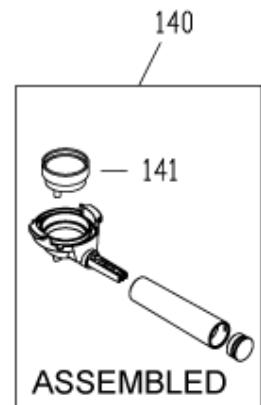

300

Position	Code	description
	ATA4030006000	CHIAVE SPECIALE TAPPO CIALDA
3	AT4055550310	ANTHRACITE LOWER COVER
6	AT4055501600	RUBBER FOOT BLACK
8	AT4056001510	ANTHRACITE DRIP TRAY ASSY
12	AT4055311500	GRID FOR CUPS
13	AT4055501710	INTERNAL FRAME
15	AT4055320500	STEM VALVE STEAM
16	AT504520600	GASKET OR106
17	AT5025287EX	PUMP
18	AT4026001000	UNIVERSAL VALVE BY-PASS ASSY
19	AT524240300	PUMP SUPPORT MC5/G/5
20	AT4055341500	TEFLON TUBE D.6X1 L100MM
22	AT4055320300	STUD
23	AT4055320400	STEAM CONTROL LEVER
24	AT4055502400	CONTROL LEVER KNOB
27	AT4056001300	WATER TANK ASSY
28	AT4055700200	WIRING
31	AT4051220020	SINGLE-POLE SWITCH
32	AT4051220030	SINGLE-POLE SELECTOR
46	AT5225806D7	MEASURING SPOON
47	AT5225118E0	PRESSER
52	AT4055571110	ANTHR.FRONT LID HEAD
57	AT1770109501	THERMOSTAT 95
58	AT1770113001	THERMOSTAT 130
59	AT1770900300	THERMOSTAT DOUBLE CLAMP D.3,2
61	AT500522800	NUT FOR CONNECTION
62	AT520523020	LOCKING PIPE NUT FOR VALVES
63	AT8999000300	ITEM NOT AVAILABLE
64	AT520185800	THERMOFUSE CLAMP
65	AT4055502010	FRONT HEAD FRAME
66	AT104325200	SILICON TUBE SR60 4X8 TRANSP.CSM
67	AT4055502100	HOLDER STUD
70	AT4056002800	BLACK DUST FILTER HOLDER ASSY
87	AT4056002010	ANTHR.HEAD ASSY
91	AT4025320100	LOWERED CAP 1335
92	AT4055313300	PODS HOLED DISK (SHOWER)
93	AT534604900	BOILER HEAD SPRING 1335

94	AT504520300	MUSHROOM SHAPED VALVE GASKET
95	AT4055590100	PODS FILTER HOLDER GASKET
98	AT520522920	NUT FOR VALVE
99	AT520240900	STEAM VALVE BODY MC5/M/10
100	AT4056001610	PODS BOILER ASSY 120V 1000W
107	AT4055320600	STEAM EXTENSION
108	AT4055312700	STEAM TUBE W/NUT
109	AT504520700	OR 2018 GASKET
116	AT4055502800	STEAM TUBE BLACK
125	AT4055301600	BLOCK NUT
136	AT4056007700	FILTER HOLDER ASSY 1325 TK
137	AT4055313400	PODS FILTER
138	AT4055502900	THERMOCREAM PLATE
140	AT8999000200	ITEM NOT AVAIL.X THIS VERSION
300	AT4056007500	KIT THERMOCREAM SYSTEM