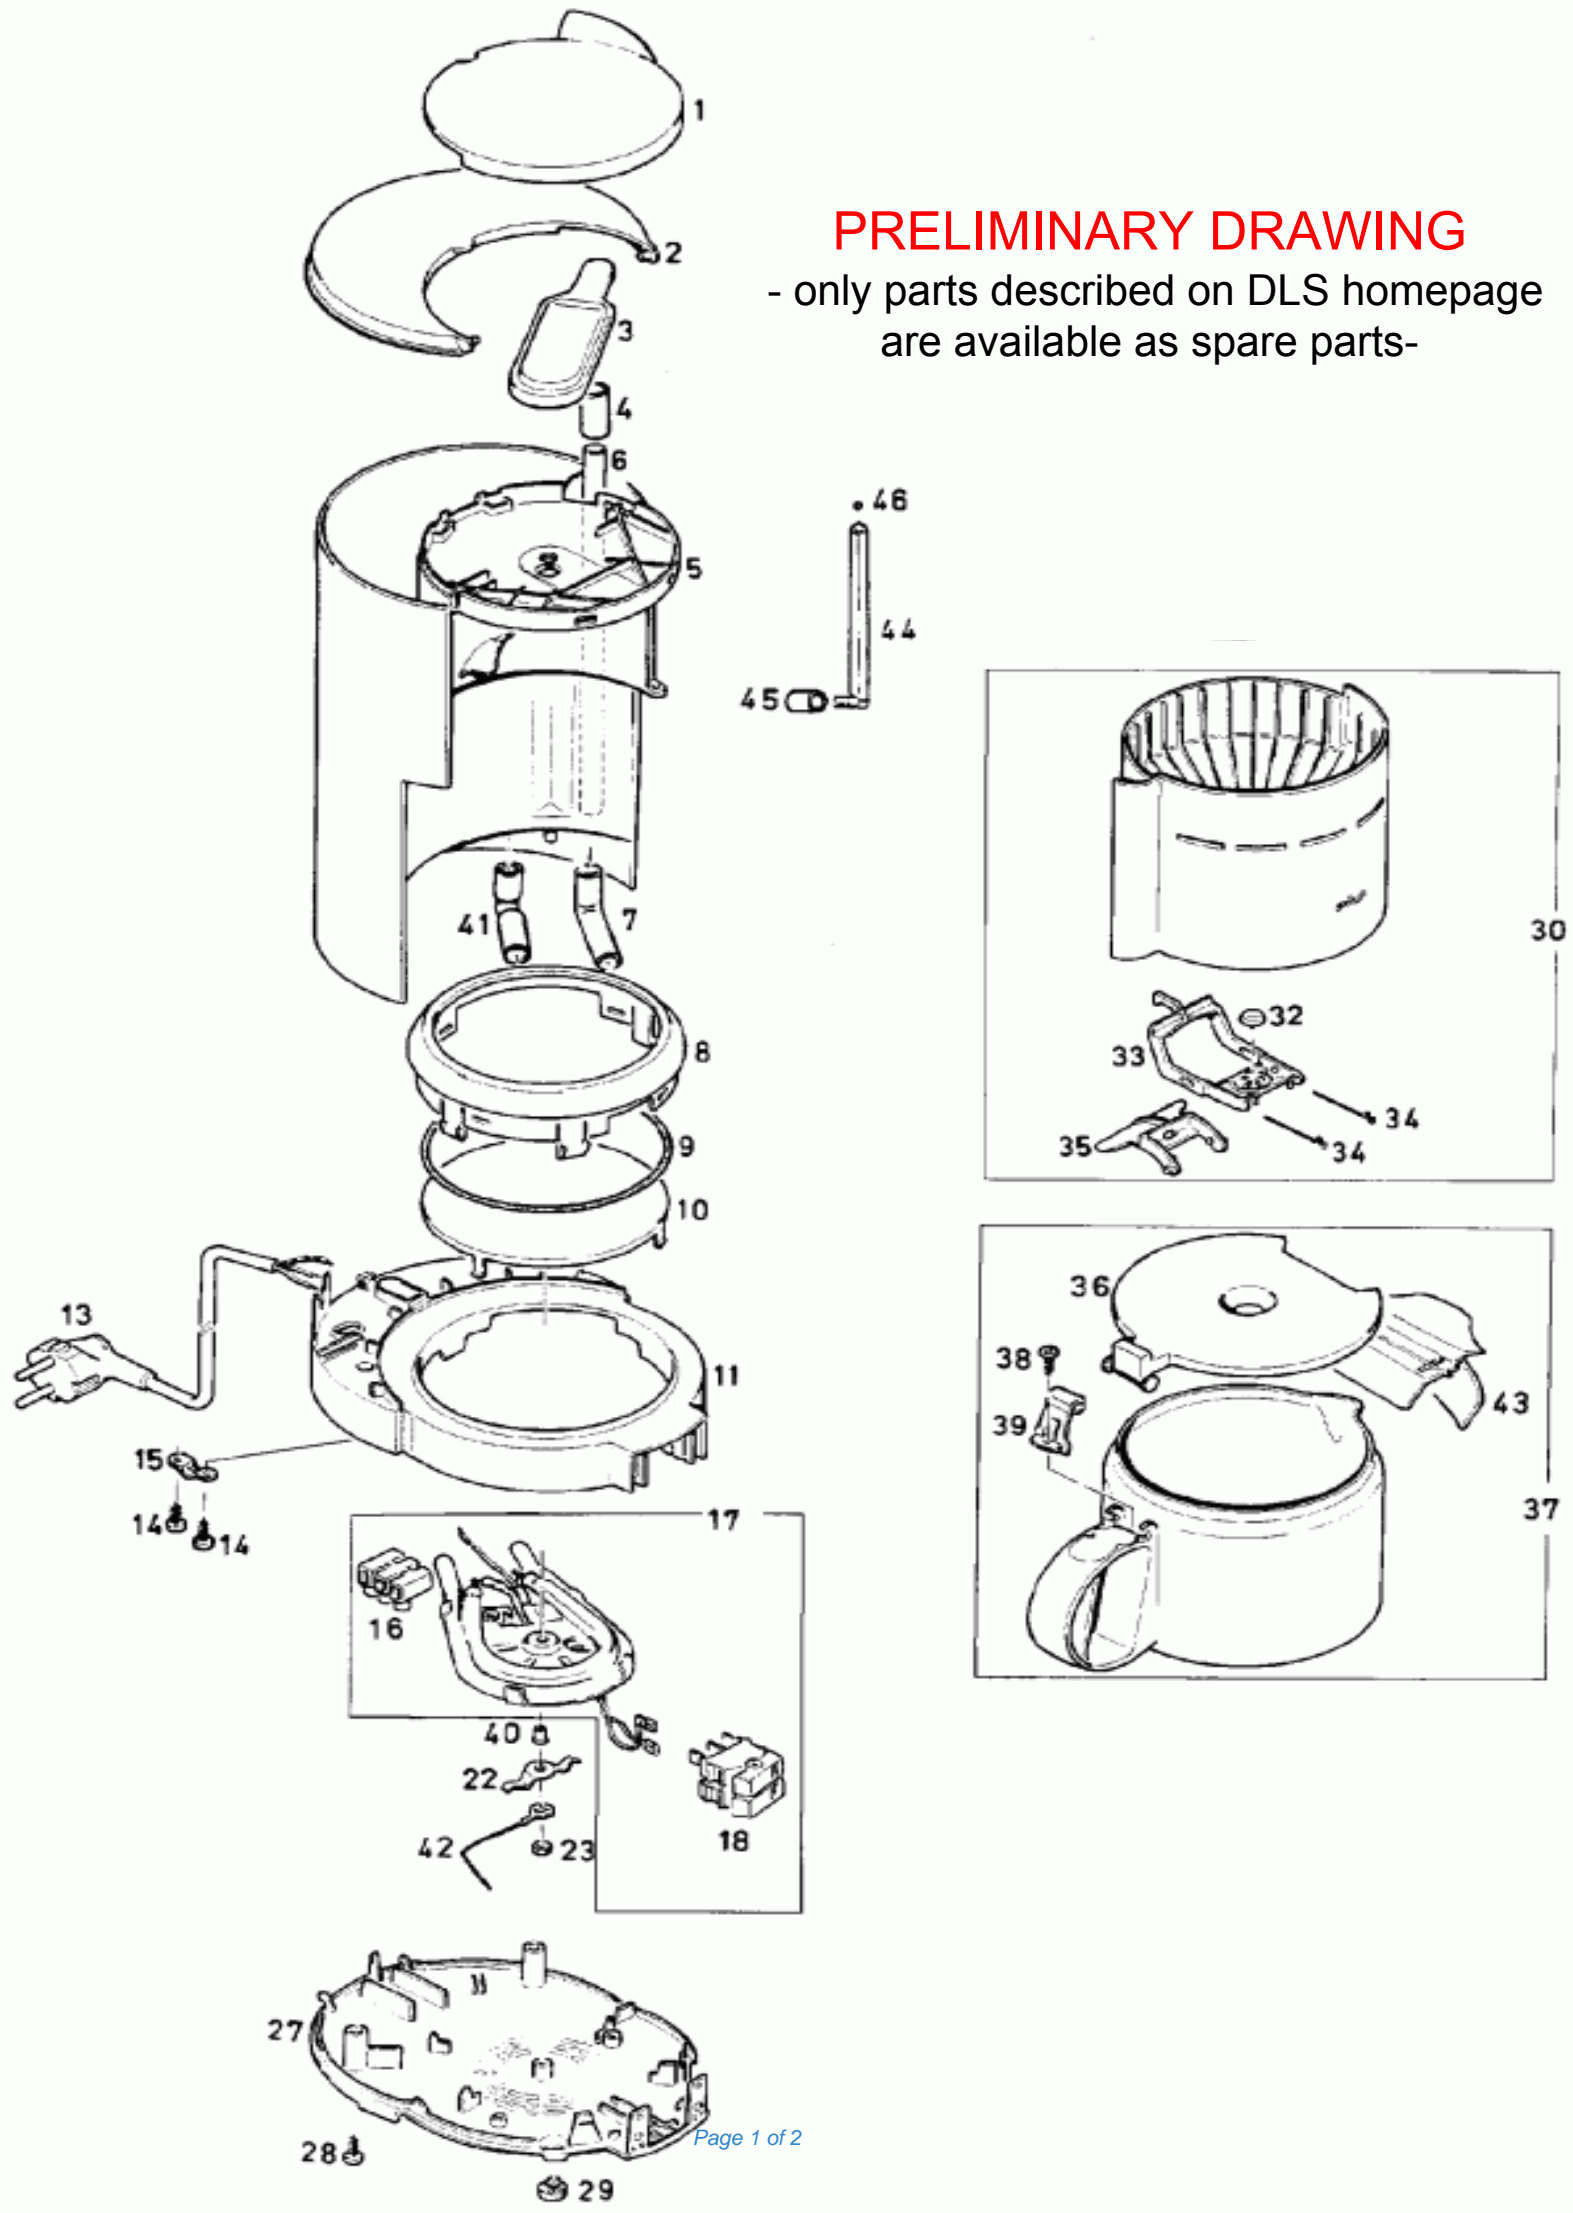

# PRELIMINARY DRAWING

- only parts described on DLS homepage are available as spare parts-

Position	Code	description
2	BR67000700	Container lid, black
4	BR67000682	Tube
17	BR64077607	Heating element
18	7313210314	ICS - 4069 KF47 SWITCH A-O
30	BR67000766	BR67000766
33	BR67002627	Lever
36	BR64076631	CPL. AROMA LID KF43-85
43	BR67051075	Flap