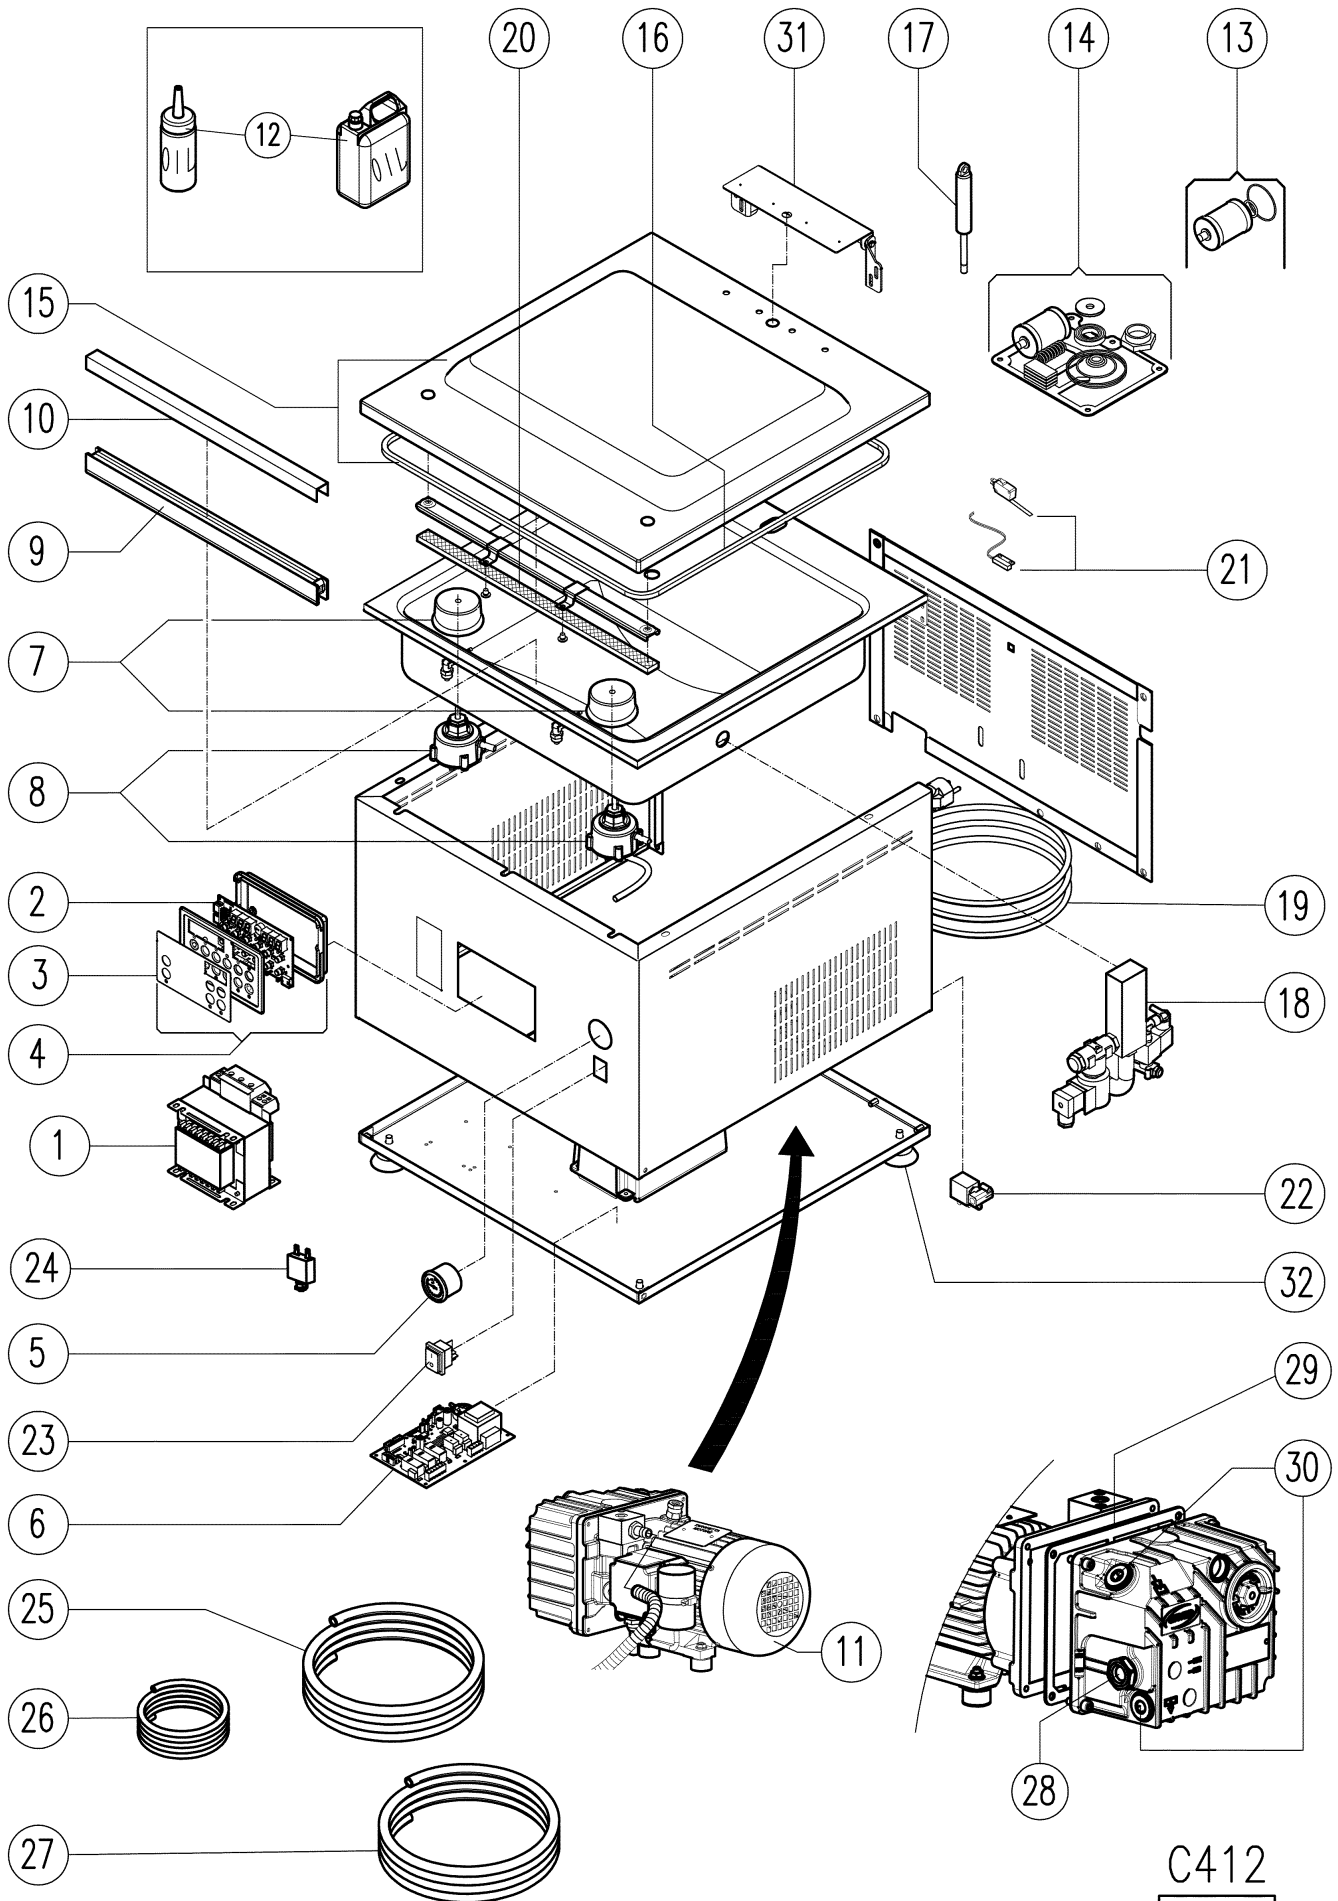

C412 - ITLCC412000564

N.	Item Code	M.U.	Description
01	1604098	PZ.	TRANSFORMER 200VA 230/10-12-16V
02	1604123	PZ.	COMMAND BOARD N059.0
03	1604124	PZ.	CONTROLS STICKER C-SERIES
04	1604125	PZ.	COMPLETE CONTROL PANEL N089 C-SERIES
05	1604105	PZ.	VACUUM GAUGE D=40
06	1604449	PZ.	POWER BOARD L084 230V C-SERIES
07	1604056	PZ.	PROTECTIVE CAP (2 PCS) EVOX/C-SERIES/SPACE/IDEA/FC30-36-41 CHEF VAC/IDEA OEM
08	1604127	PZ.	ASSEMBLY PISTON C308/C310/C312/C412/C420/IDEA/FC30-36-41 CHEF VAC (2 PC/PCS)
09	1604131	PZ.	SEALING BAR 421X30X20 C412/420-IDEA-IDEA OEM 40/41/42
10	1604427	PZ.	HAVANA TEFLON BAND L=65MM (1 MT) IDEA-IDEA OEM/ MC/NEW/V.2010/400G-DG/VM98/F420/C-SERIES/FC30-36-41 CHEF VAC
11	1601613	PZ.	VACUUM PUMP LC 12 230V 50/60HZ
12	1600500	PZ.	PUMP OIL ORV40 1L
12	1601037	PZ.	PUMP OIL ORV40 10L
12	1601423	PZ.	PUMP OIL ORV40 500ML
13	1601010	PZ.	REPAIR KIT MINOR FOR VACUUM PUMP LB8/LC12/LA12 (OIL SEPARATOR FILTER)
14	1601525	PZ.	REPAIR KIT MAJOR FOR VACUUM PUMP LC12 (K1000037)
15	1602422	PZ.	LID PLEXIGLAS C412/420 1B IDROF. / IDEA OEM 41- 42
16	1604018	PZ.	BLACK COVER SEAL 2 MT
17	1602428	PZ.	GAS PRESSURE SPRINGS (1 PC) 198.155.52 (IDROF)
18	1604149	PZ.	SOLENOID VALVE UNIT C312/412/420 230V
19	1603293	PZ.	POWER CABLE 3X1,5X3000 SHUKO EUR
20	1603335	PZ.	SILICONE RUBBER 29X8X415
21	1603692	PZ.	REED CONTACT MC-N
22	1604059	PZ.	SOLENOID VALVE 1/8" FF D2 NBR 230V
23	1604071	PZ.	MAIN SWITCH 20A
24	1602045	PZ.	THERMIC CIRCUIT BREAKER SM7160 16A
25	1604861	PZ.	D8X6 BLUE HOSE (1 MT) ELLASTOLAN
26	1604591	PZ.	WHITE SIL. TUBE D2X6 FOR SENSOR (1 MT)
27	1604375	PZ.	ARMORVIN HOSE D=16 (1 MT)
28	1604013	PZ.	OIL SIGHT LB8/LC12/MD16/PB0008 BUSCH (1105009)
29	1604490	PZ.	OIL TANK GASKET PUMP LC12
30	1604489	PZ.	PUMP OIL REFILL SCREW 1/2" (2 PCS.)
31	1605054	PZ.	LID HINGE SUPPORT LERICA C-SERIES / IDEA OEM
32	1605135	PZ.	SAFETY RUBBER NUBS (4 PCS) C254/C308/C310/C312/C412/FC300

C412 - ITLCC412000564

C412
1959