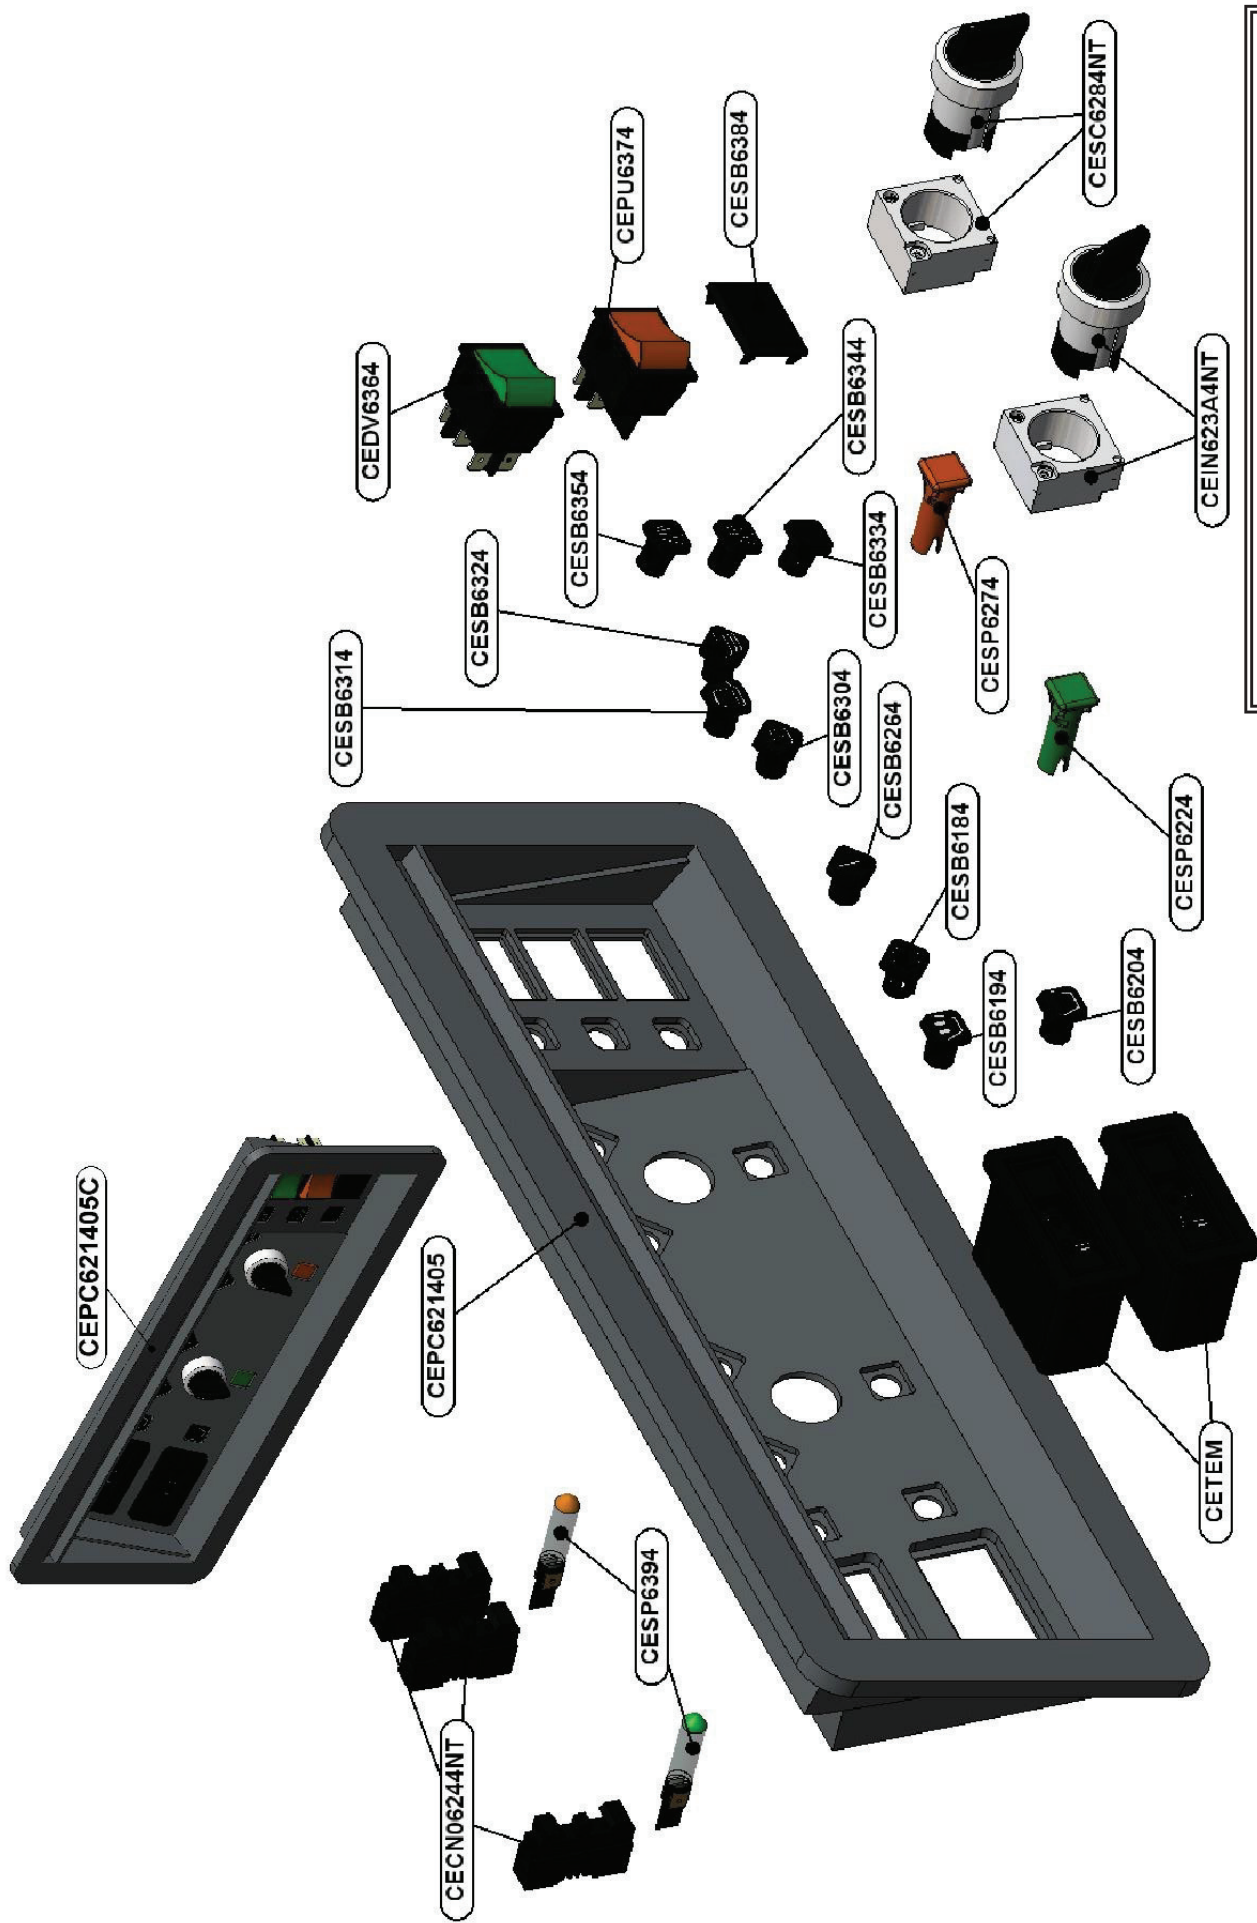

LAVASTOVIGLIE  
DISHWASHERS  
LAVE VAISSELLES

**CAPOT**

RICAMBI - SPARE PARTS - PIECES DETACHEES

ES\_PANCOM61P\_000\_08.2014\_560.101.055

CECBPV61PS05

CECBM61PS05AB

CECBM61PS05AB

CECBPE61PS05AB

CECBTPE61PS05AB

CEPCE62P05C

CEM0S3F

CEFI6

CEFA

CETRS24E

CEC6175

CECT24P

CECT24G

CETF60

CEFU5208A

CEMFSTR

CET3C6

CET60A

CECBPM62P05

CECBPVB62P05