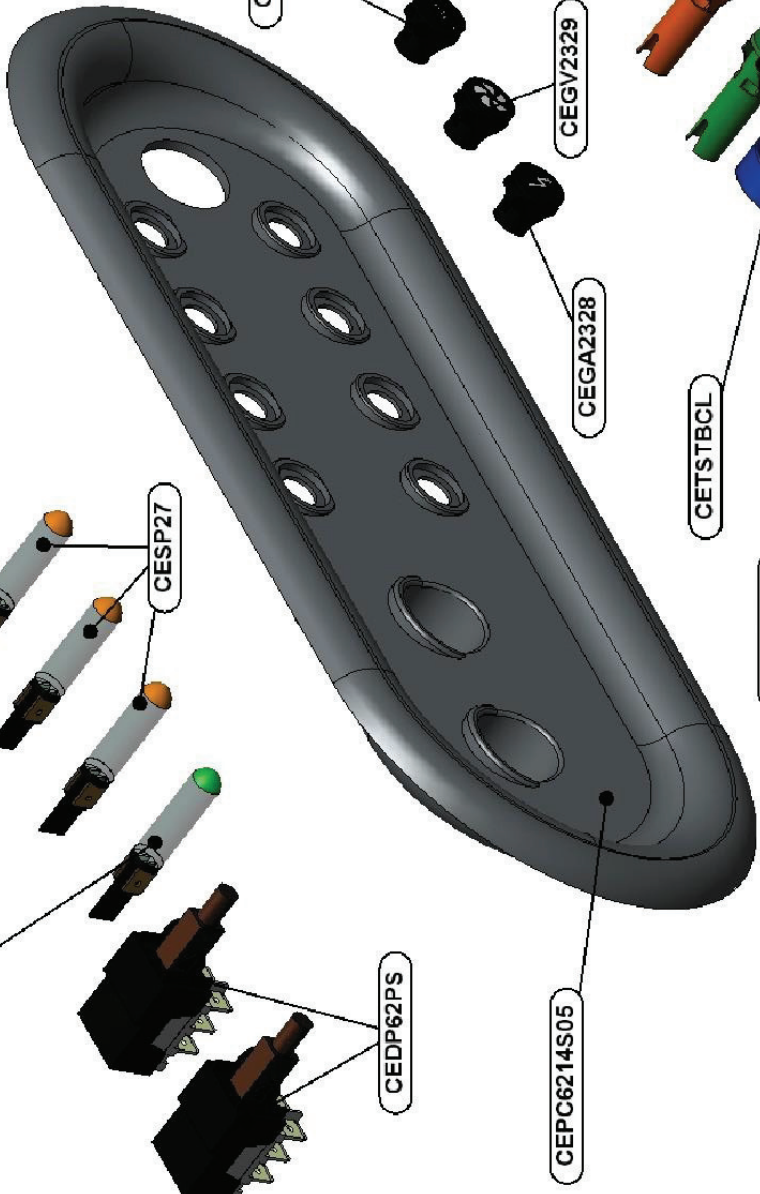

LAVASTOVIGLIE  
DISHWASHERS  
LAVE VAISSELLES

**CAPOT**

RICAMBI - SPARE PARTS - PIECES DETACHEES

ES\_PANCOM61P\_000\_08.2014\_560.101.055

CECBPV61PS05

CECBM61PS05AB

CECBM61PS05AB

CECBPE61PS05AB