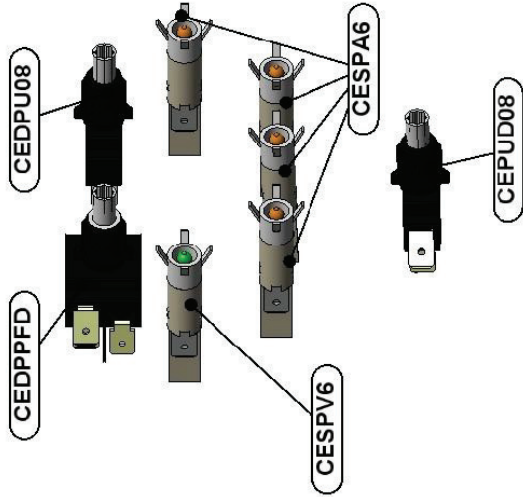

LAVASTOVIGLIE  
DISHWASHERS  
LAVE VAISSELLES

**CAPOT**

RICAMBI - SPARE PARTS - PIECES DETACHEES

ES\_PANCOM61P\_000\_08.2014\_560.101.055

CECBPV61PS05

CECBM61PS05AB

CECBM61PS05AB

CECBPE61PS05AB