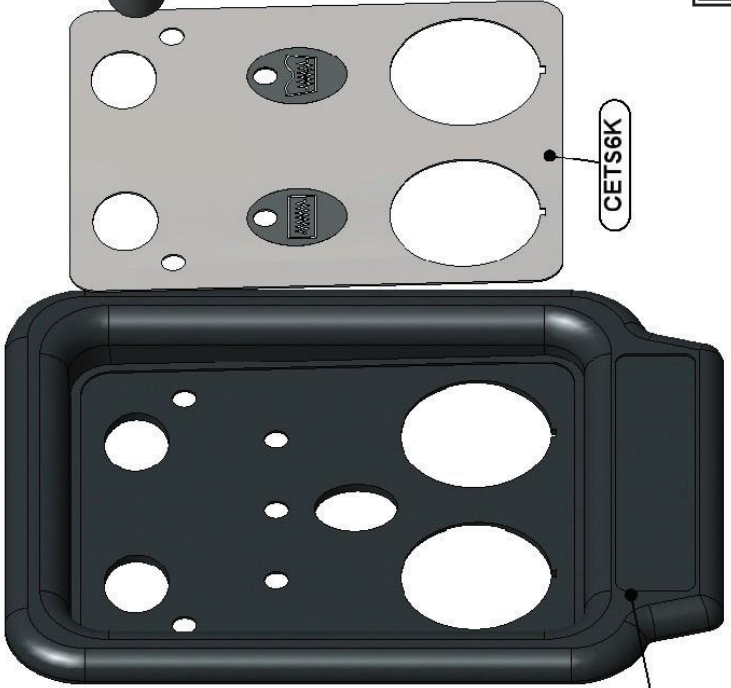

LAVASTOVIGLIE  
DISHWASHERS  
LAVE VAISSELLES

**CAPOT**

RICAMBI - SPARE PARTS - PIECES DETACHEES

ES\_PANCOM61P\_000\_08.2014\_560.101.055

CECBPV61PS05

CECBM61PS05AB

CECBM61PS05AB

CECBPE61PS05AB