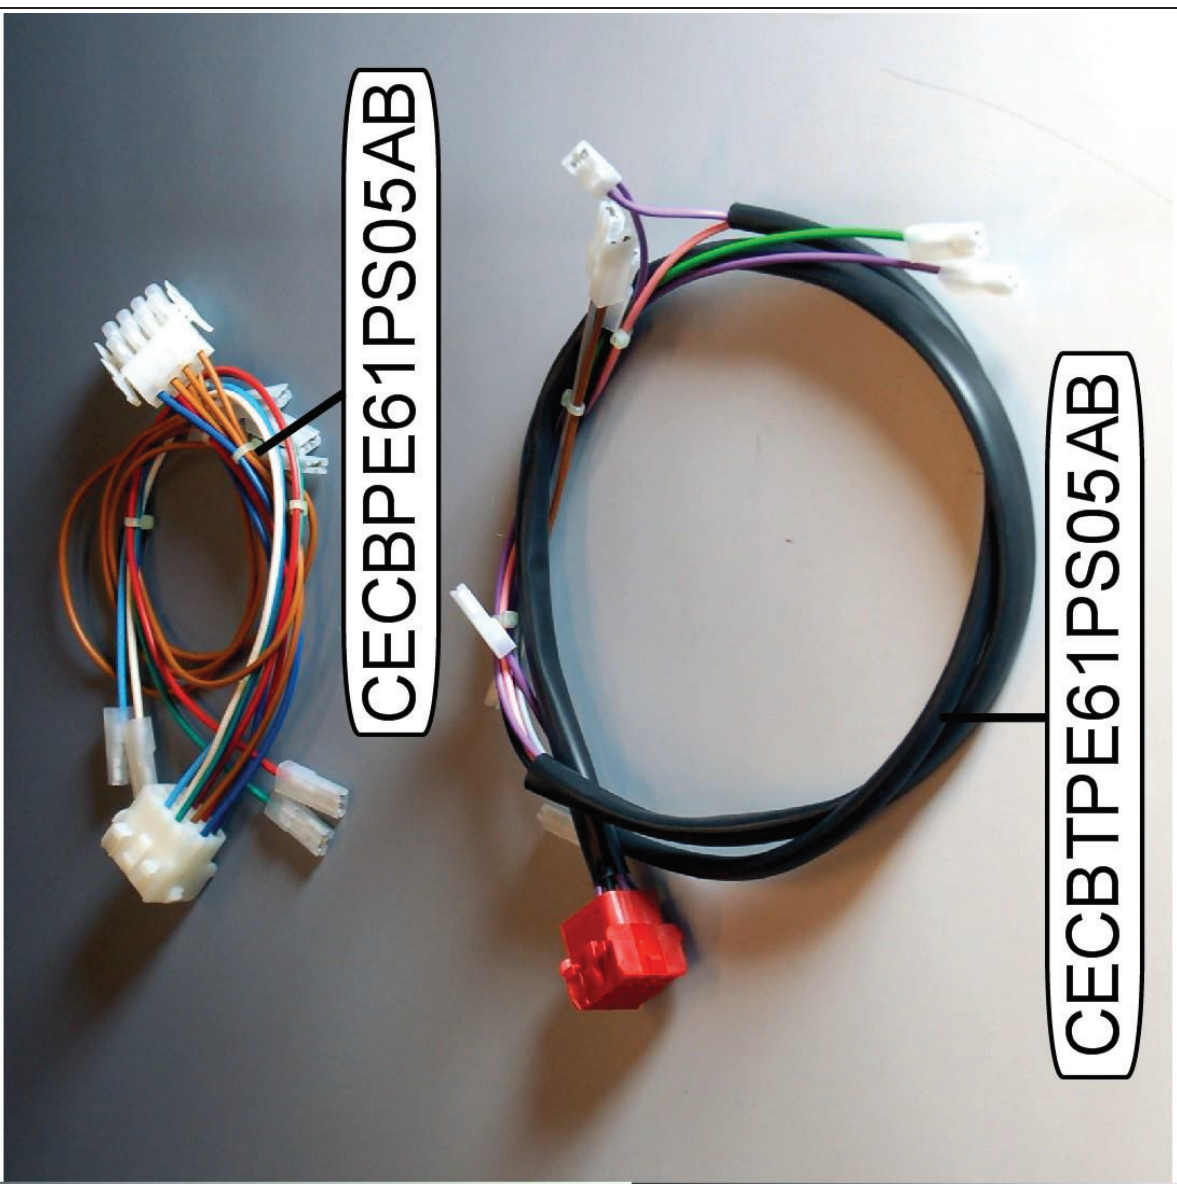

LAVASTOVIGLIE  
DISHWASHERS  
LAVE VAISSELLES

**CAPOT**

RICAMBI - SPARE PARTS - PIECES DETACHEES

ES\_PANCOM61P\_000\_08.2014\_560.101.055

CECBPV61PS05

CECBM61PS05AB

CECBM61PS05AB

CECBPE61PS05AB