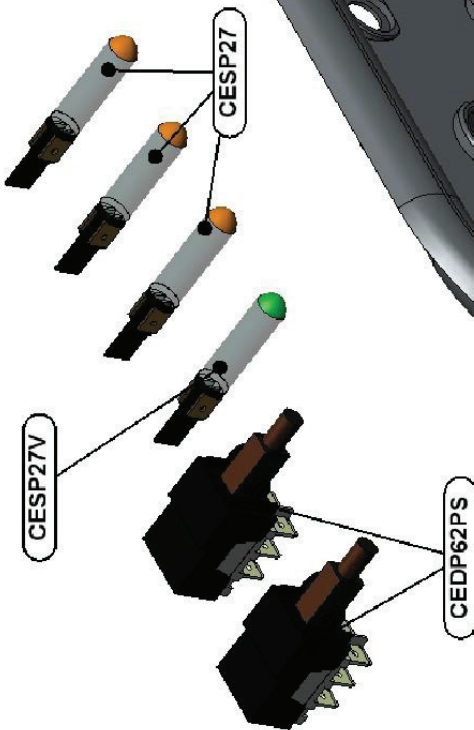

LAVASTOVIGLIE  
DISHWASHERS  
LAVE VAISSELLES

**CAPOT**

RICAMBI - SPARE PARTS - PIECES DETACHEES

ES\_PANCOM61P\_000\_08.2014\_560.101.055

CECBPV61PS05

CECBM61PS05AB

CECBM61PS05AB

CECBPE61PS05AB