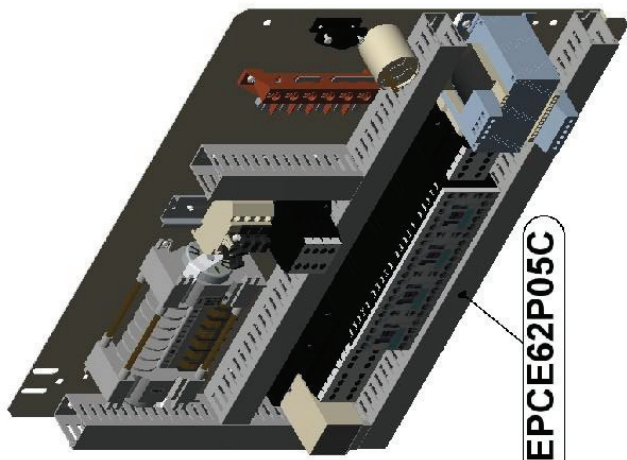

CECBPV61PS05

CEPCE62P05C