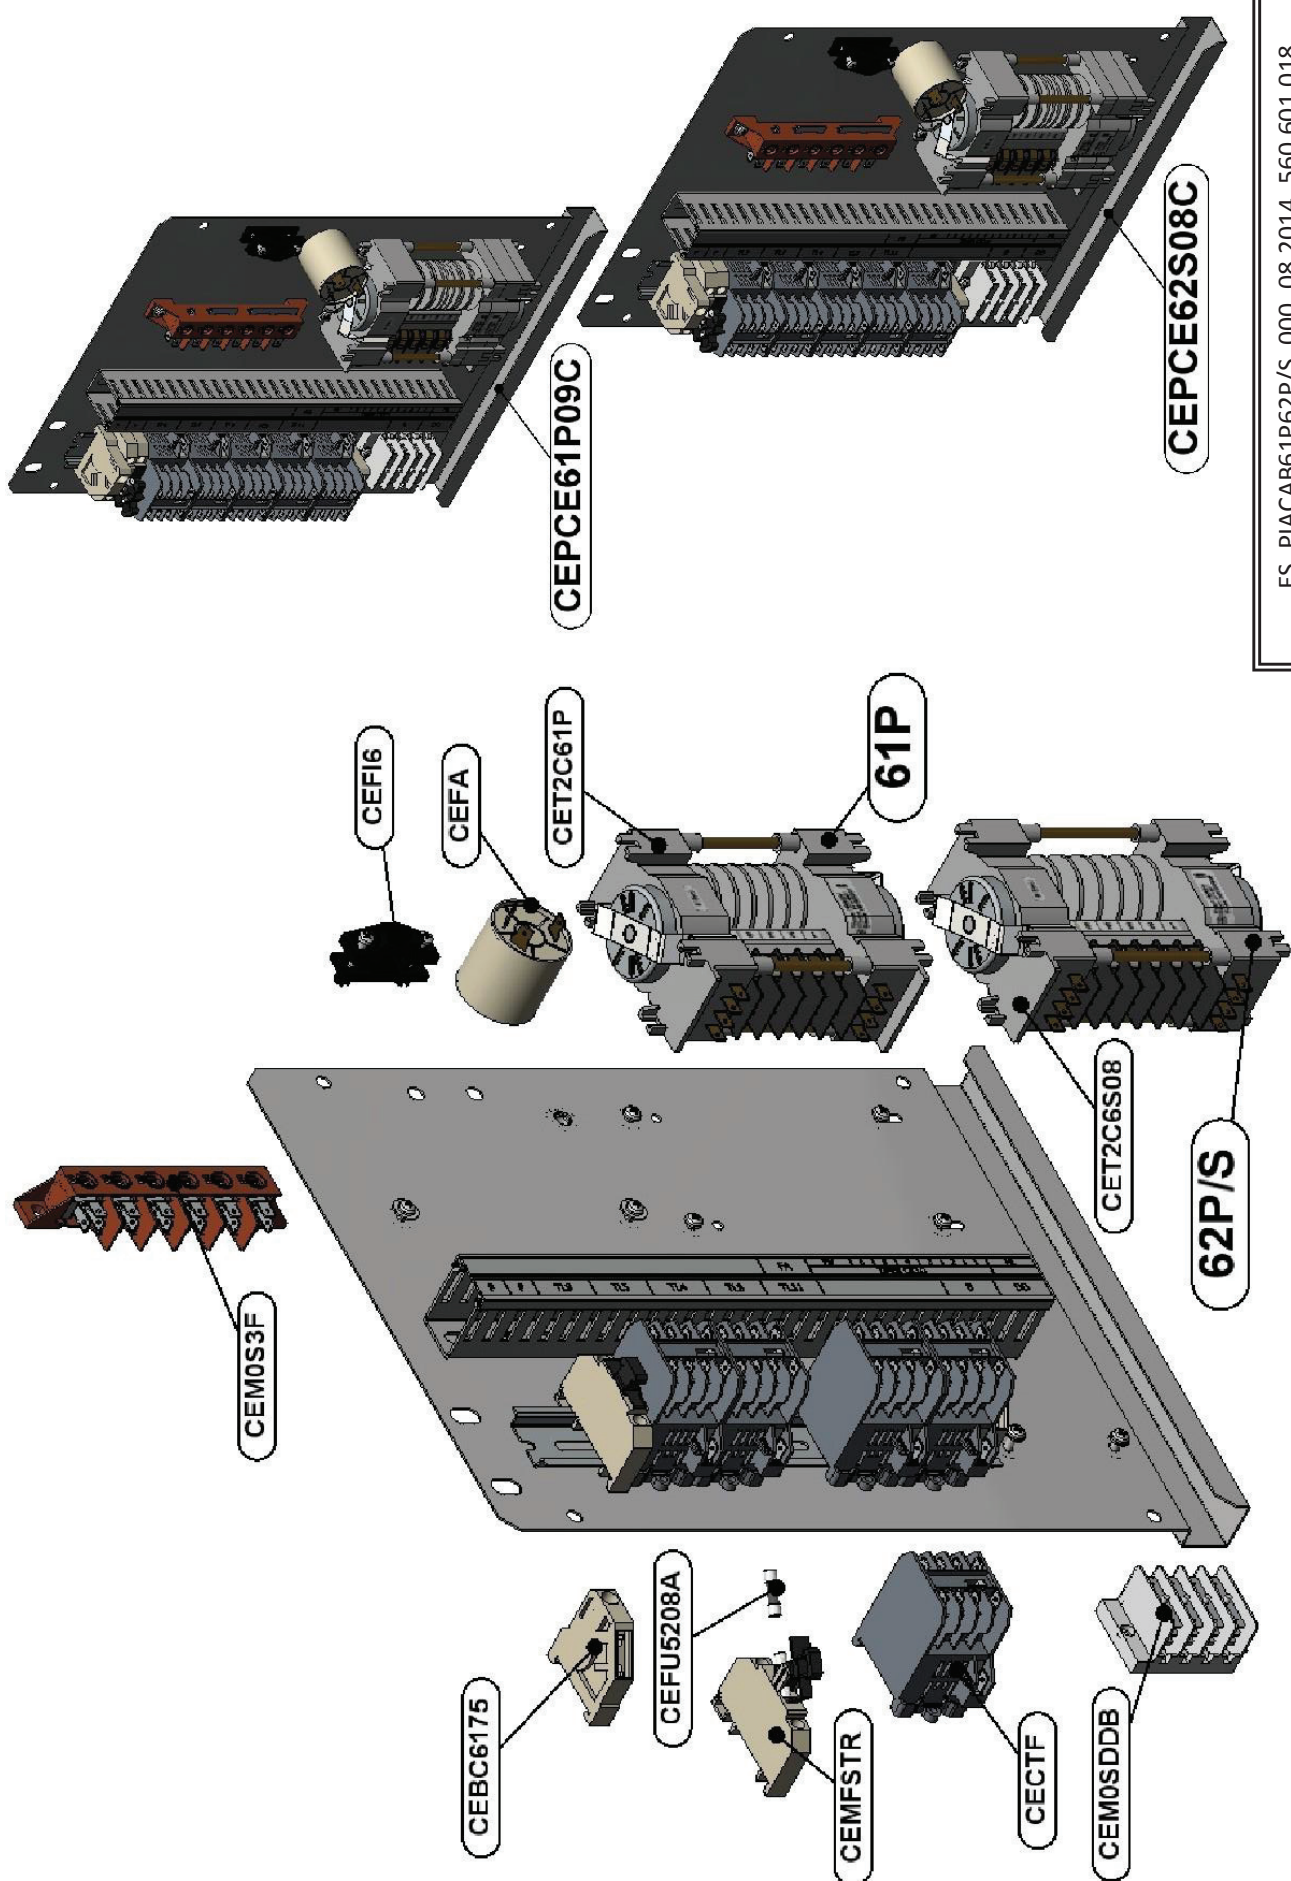

LAVASTOVIGLIE  
DISHWASHERS  
LAVE VAISSELLES

**CAPOT**

RICAMBI - SPARE PARTS - PIECES DETACHEES

ES\_PANCOM61P\_000\_08.2014\_560.101.055

CECBPV61PS05

CECBM61PS05AB

CECBM61PS05AB

CECBPE61PS05AB

CECBTPE61PS05AB

CEPCE62P05C

CEM0S3F

CEFI6

CEFA

CETRS24E

CEC6175

CECT24P

CECT24G

CETF60

CEFU5208A

CEMFSTR

CET3C6

CET60A

CECBPM62P05

CECBPVB62P05