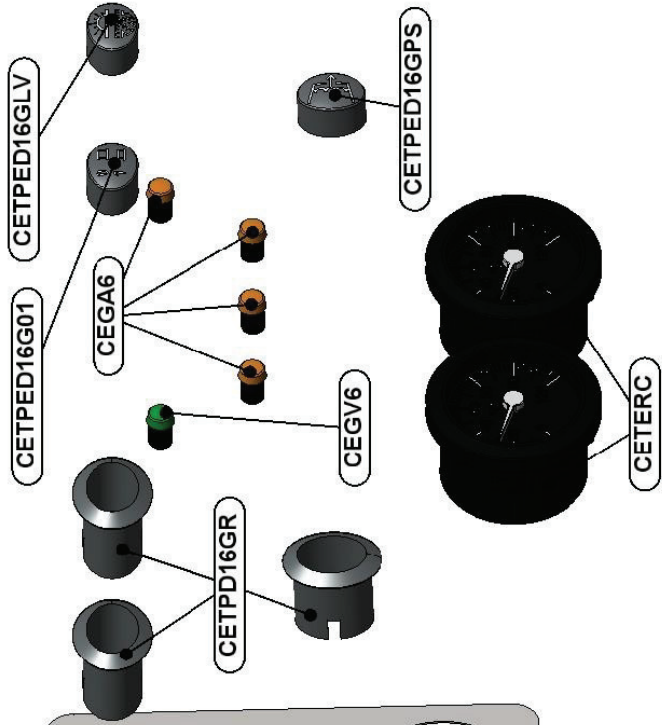

LAVASTOVIGLIE  
DISHWASHERS  
LAVE VAISSELLES

**CAPOT**

RICAMBI - SPARE PARTS - PIECES DETACHEES

ES\_PANCOM61P\_000\_08.2014\_560.101.055

CECBPV61PS05

CECBM61PS05AB

CECBM61PS05AB

CECBPE61PS05AB

CECBTPE61PS05AB

CEPCE62P05C

CEM0S3F

CEFI6

CEFA

CETRS24E

CEC6175

CECT24P

CECT24G

CETF60

CEFU5208A

CEMFSTR

CET3C6

CET60A

CECBPM62P05

CECBPVB62P05