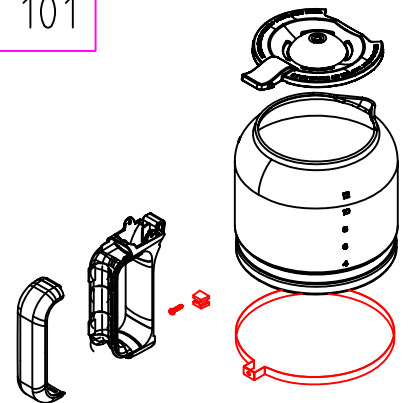

103

ASSEMBLED

100

ASSEMBLED

104

ASSEMBLED

102

ASSEMBLED

59

ASSEMBLED

101

ASSEMBLED

INT 1342

Position	Code	description
59	AT4066009300	HEATING ELEM.ASSY (+THERMOST.THERMOFUS.)
100	AT4066009500	PCB CONTROL ASS.Y 1342
101	AT4066009010	SER. JUG ASS.Y BEIJE/CREAM 1342
102	AT4066009400	MAIN PCB ASS.Y 1342
103	AT4066009100	REMOVABLE FILTER ASS.Y 1342
104	AT4066009200	TANK REMOVABLE WITH VALVE 1342