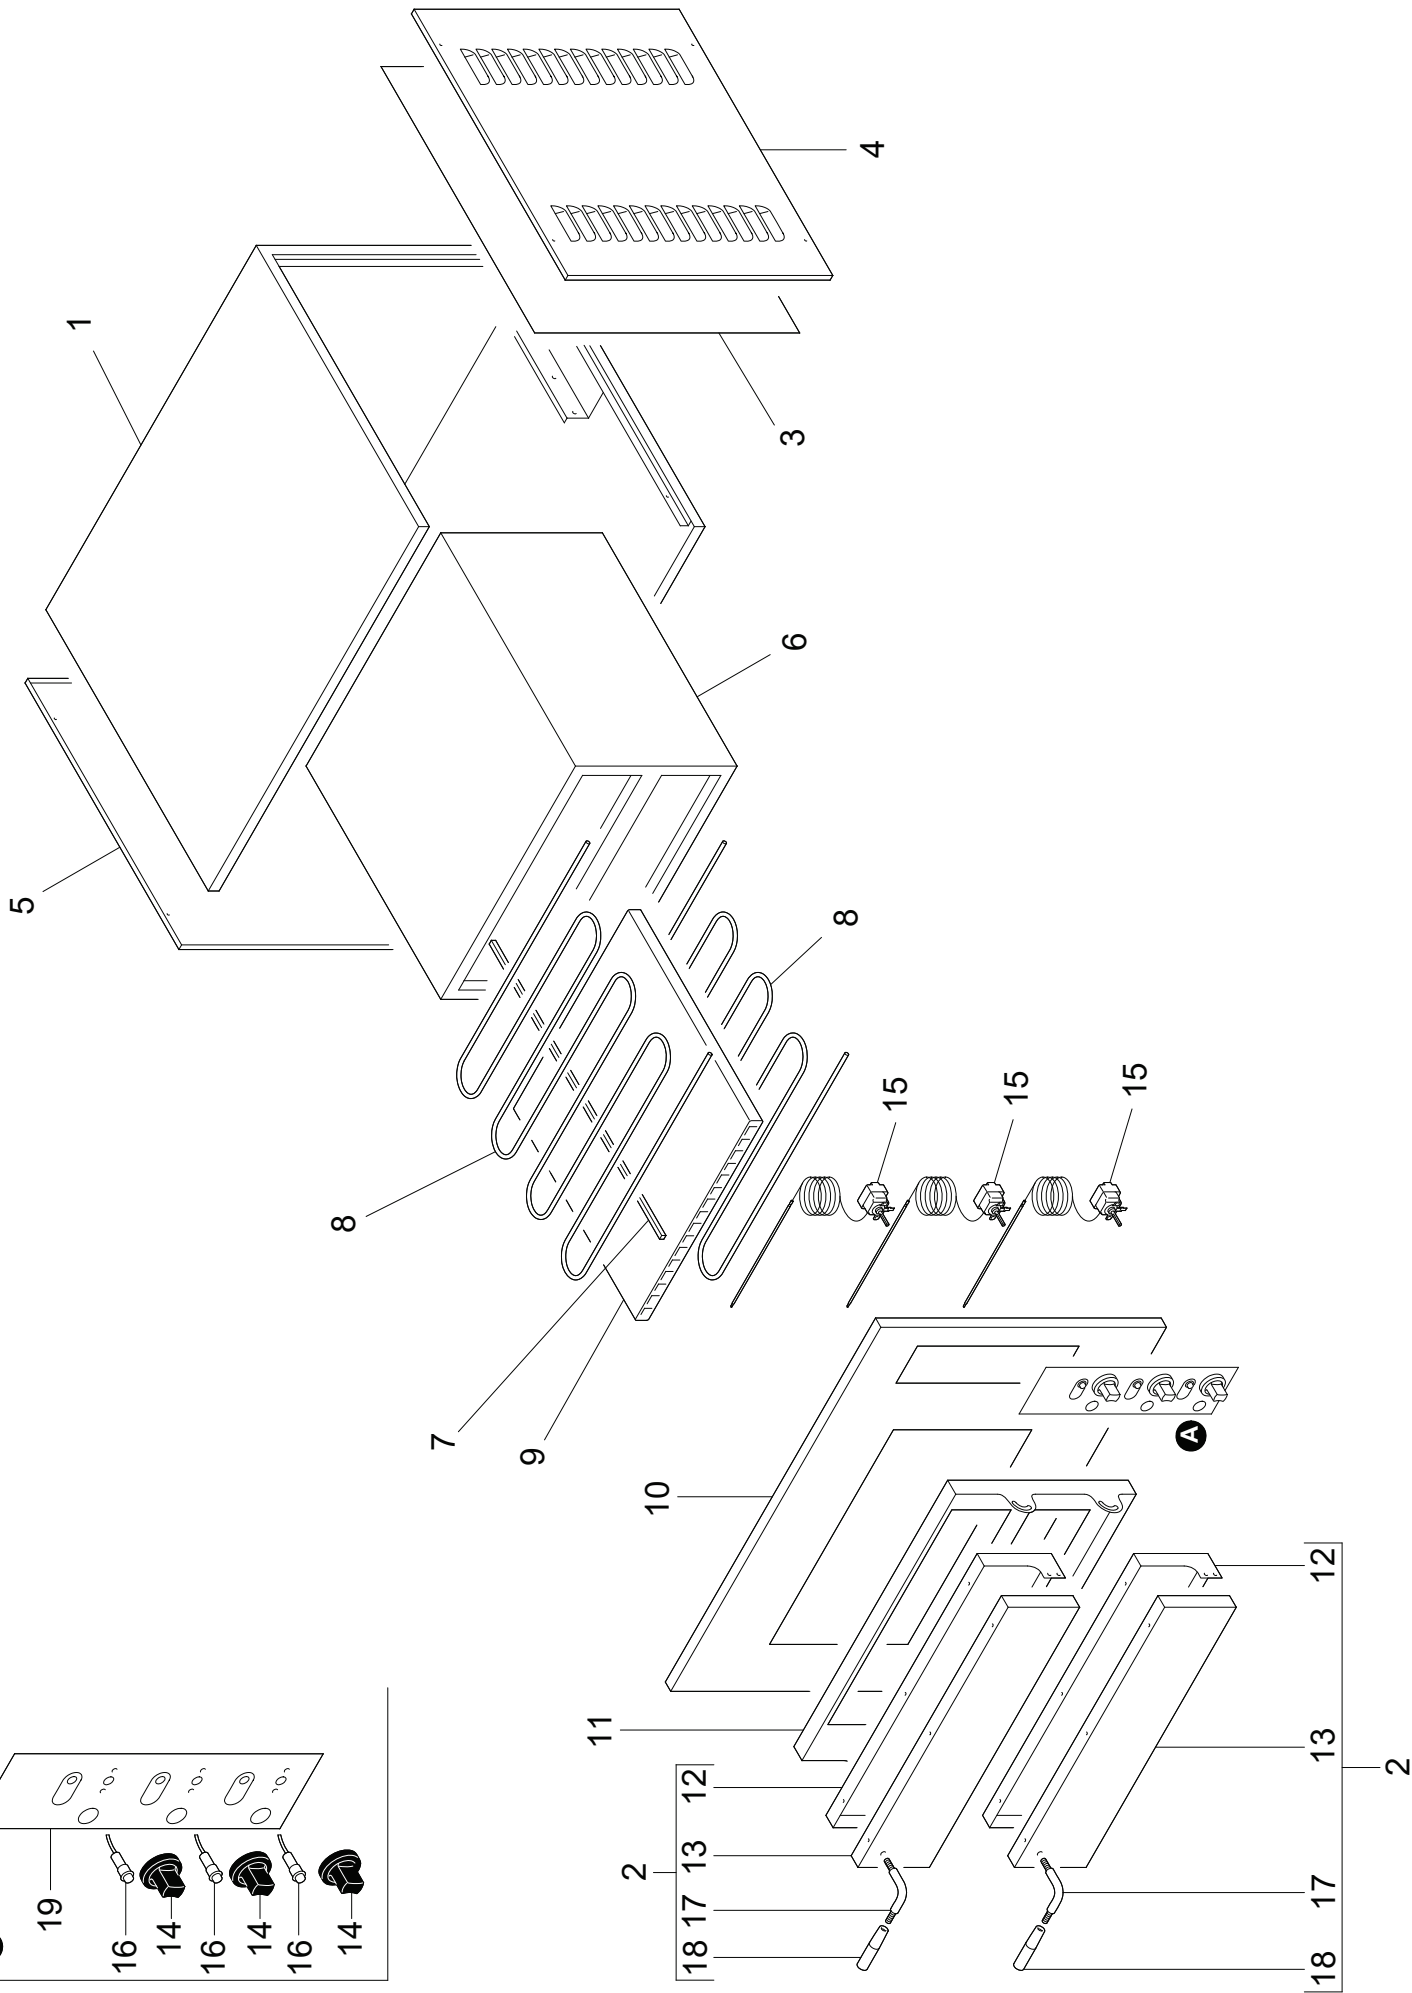

fimar spa

MINI

Pos. Ref.	Codice Code		Caratteristiche Features	Descrizione Description	
2	CO1216		Assembly (stainless steel)	Sportello	Door
2	CO1268		Assembly (rustic)	Sportello	Door
4	CO1203			Copertura	Covering
5	CO1204			Copertura	Covering
7	CO1206			Asta	Rod
8	CO3650	●	230V/1Ph/50-60Hz	Resistenza	Resistance
9	CO1207			Piana	Stone
11	CO1210			Telaio	Frame
12	CO1211			Sportello	Door
13	CO1212		Stainless steel	Sportello	Door
13	CO1213		Rustic	Sportello	Door
14	SL3550			Pomello	Knob
15	CO3601	●		Termostato	Thermostat
16	32W2970	●	230V 2W	Lampada	Lamp
17	CO1214			Supporto	Support
18	CO1215			Maniglia	Handle
19	SL3698			Etichetta	Label

(*): fuori produzione / out of production ● : ricambio consigliato / spare part suggested