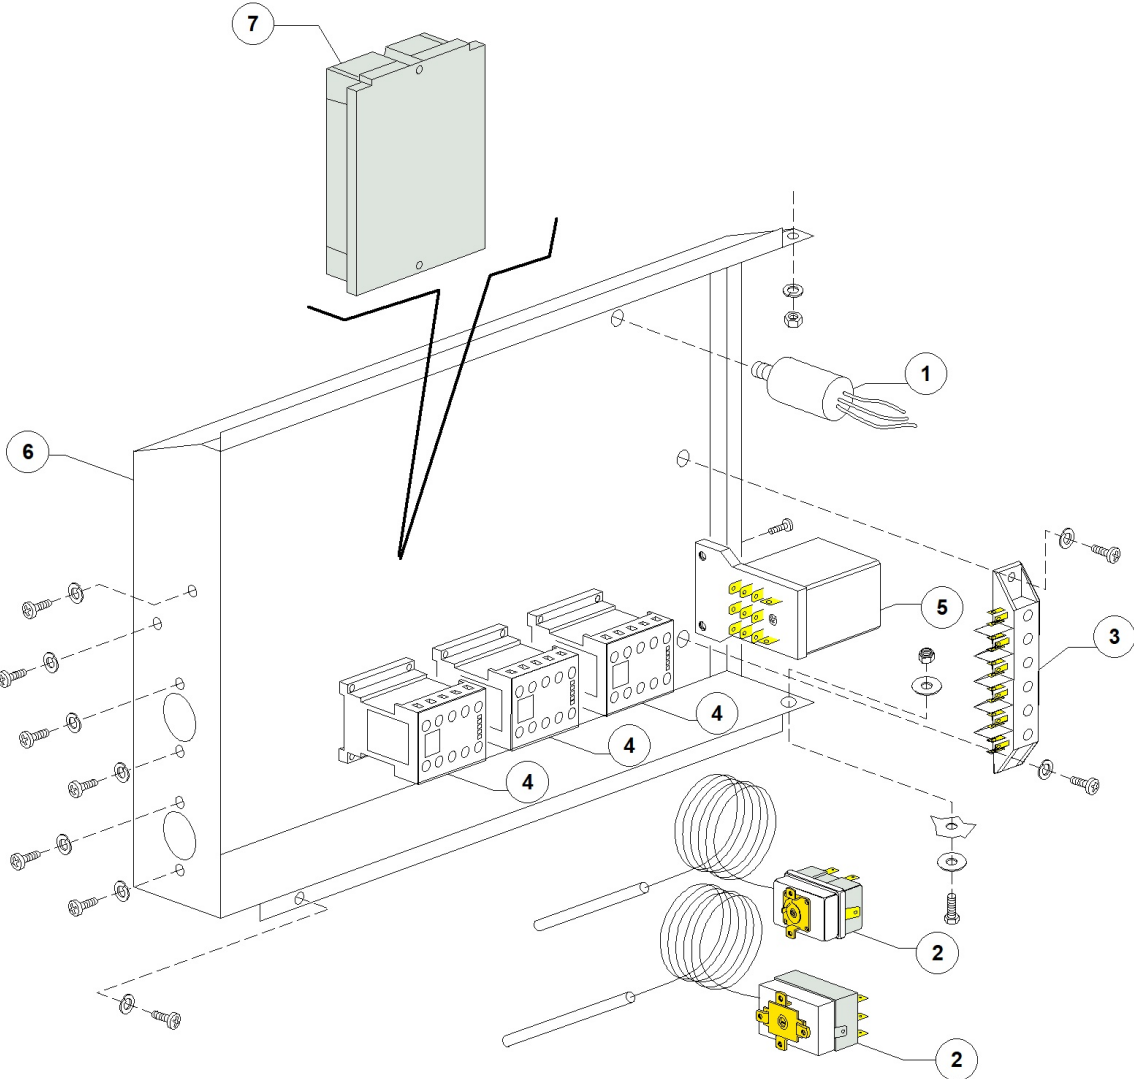

G750 S PS DDE TS 380-400/3N/50 - DWE1002588 - Electric control components - DW029G

G750 S PS DDE TS 380-400/3N/50 - DWE1002588 - Electric control components - DW029G

Pos.	Code	Descrizione	Description
1	DW15149	FILTRO ANTIDIS.F3 (CX0.47MF)	LOW NOISE FILTER F3 (CX0.47MF)
2	DW10707/1	TERM.0-90 TR2 C1500+PVC POST.N/ALB	THERMOSTAT 0-90 TR2 C1500+PVC POST.N/ALB
3	DW500551	MORSETTIERA 6 POLI KL116/6	TERMINAL BOARD 6 POLES FV122 RED
4	DW15086	TELERUTTORE 230V 50/60Hz 4C AC3(6A)	CONTACTOR 230V 50/60Hz 4C AC3(6A)
5	DW16047	RELE TRIP.16A 230VAC 50/60Hz	TRIPOLAR RELAY 16A 230VAC 50/60Hz
6	DW560921	PORTACOMPONENTI ELETTR.TEKNO 6.0	ELECTRIC COMPONENTS PANEL T6.0
7	DW50553	TIMER ELETTRONICO 90-120-180	ELECTRONIC TIMER 90-120-180