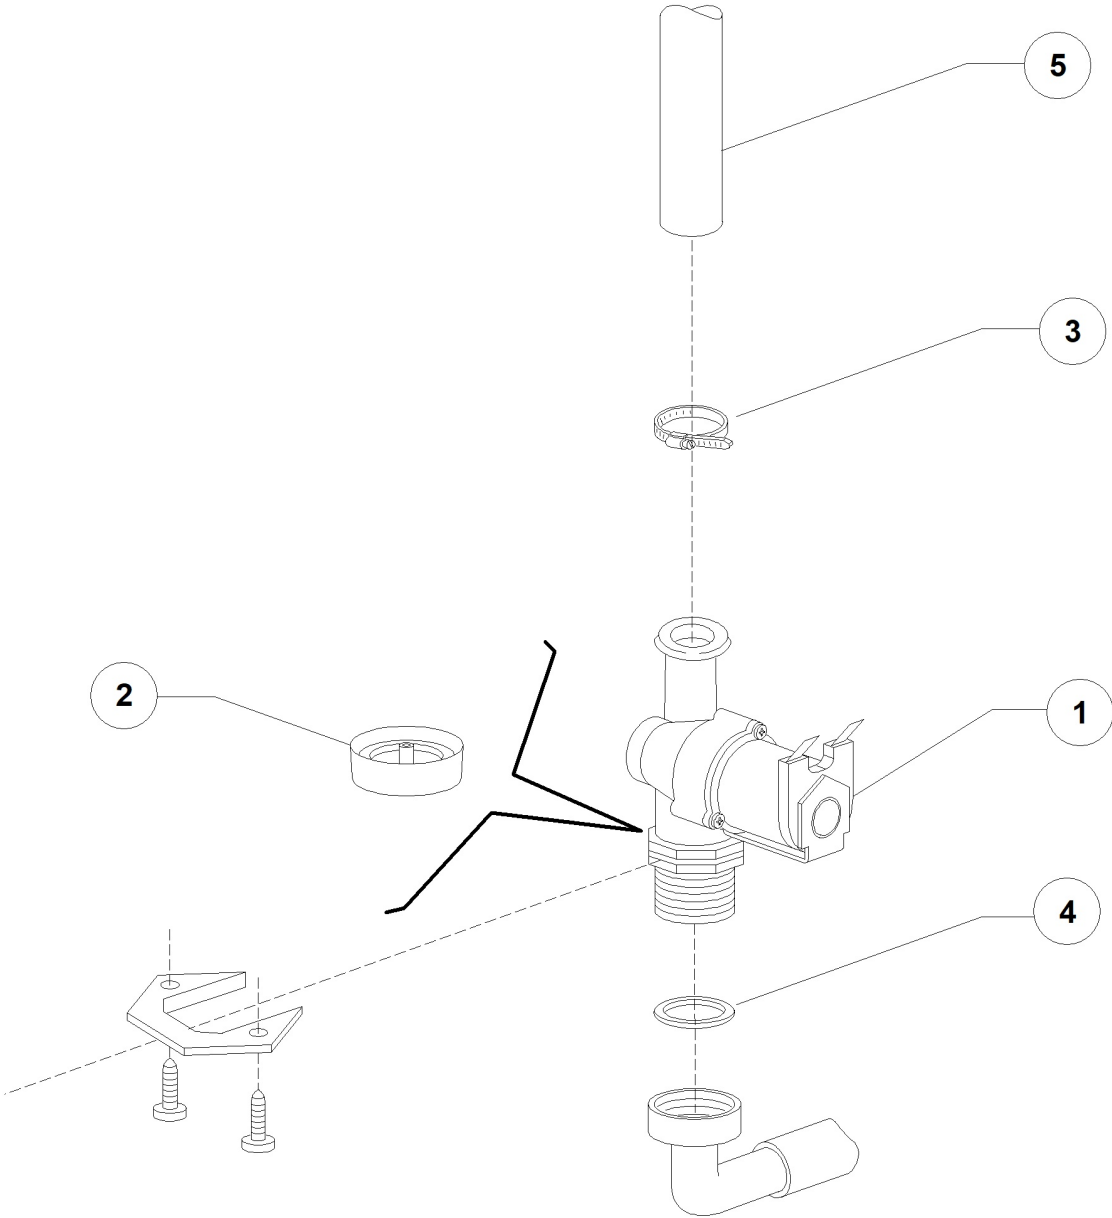

G750 S PS DDE TS 380-400/3N/50 - DWE1002588 - Solenoid valve group - DW029G

G750 S PS DDE TS 380-400/3N/50 - DWE1002588 - Solenoid valve group - DW029G

Pos.	Code	Descrizione	Description
1	DW10703	ELETTROV. SING. H20 230V DIS.LS036	SINGLE SOLENOID VALVE H20 230V
3	DW11807	FASCETTE AISI 430 12/22	CLAMP 12/22 AISI 430
4	DW13307	GUARNIZ. 3/4 CARICO ACQUA POTABILE	GUARNIZ. 3/4 CARICO H20 DIS.LS061
5	DW14506	TUBO GOMMA DIAM 9,5X16 EPDM	9,5X16 EPDM RUBBER HOSE
5	DW2907351	TUBO GOMMA EPDM 11,5X19	11,5X19 EPDM RUBBER HOSE