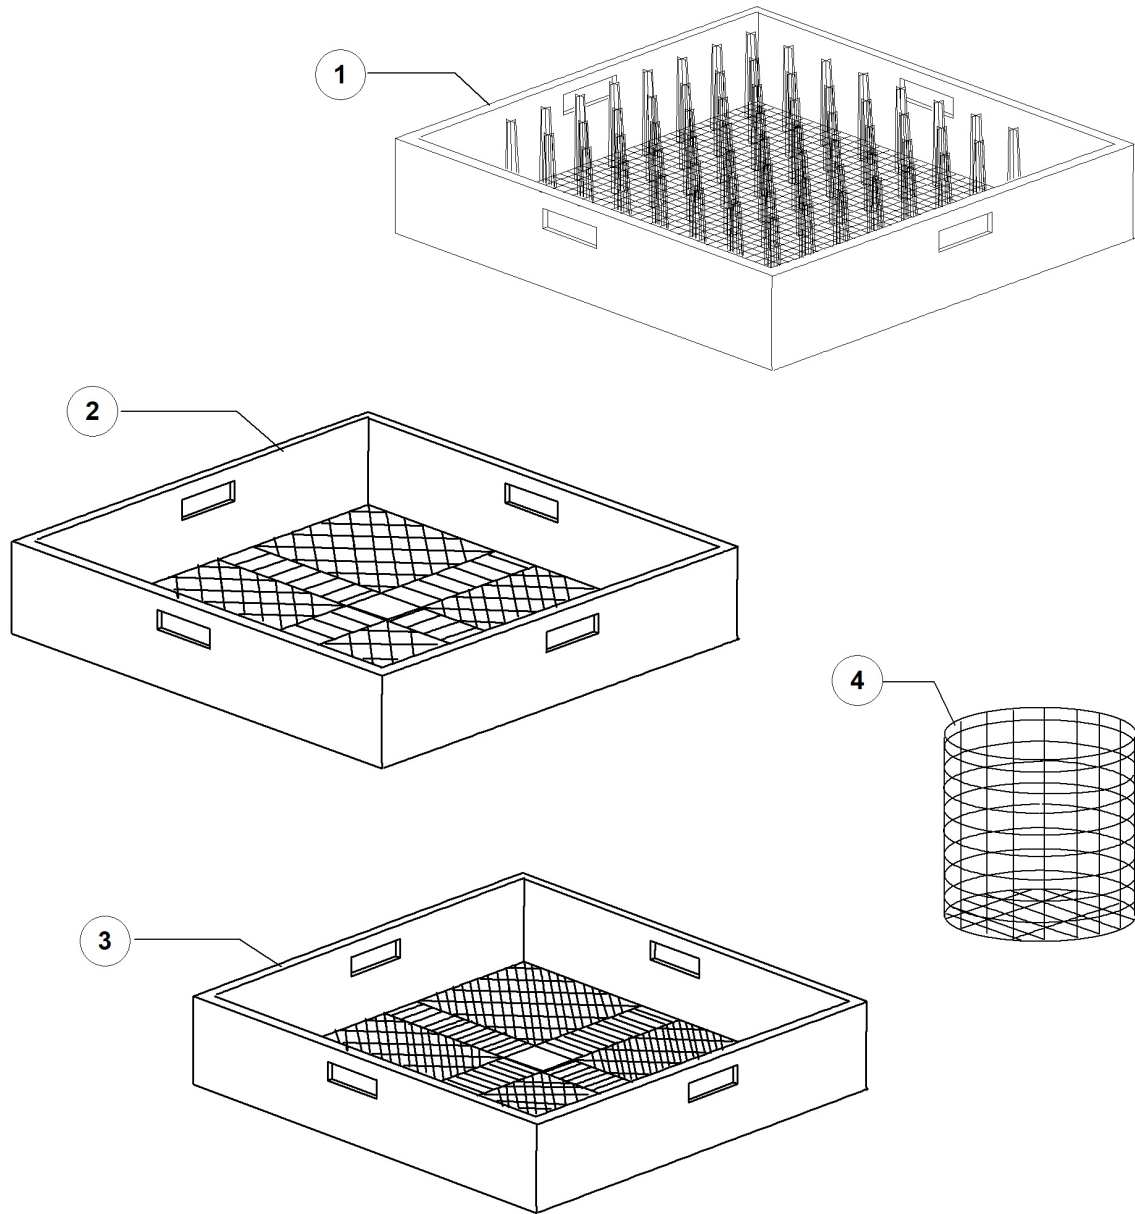

G750 S PS DDE TS 380-400/3N/50 - DWE1002588 - Baskets - DW029G

G750 S PS DDE TS 380-400/3N/50 - DWE1002588 - Baskets - DW029G

Pos.	Code	Descrizione	Description
1	DWC40	CESTO PIATTI PLASTICA 50X50	PLASTIC PLATES BASKET 500X500
2	DWC44	CESTO BICCHIERI MAGL.LARGA PLASTICA	500X500 LARGE MESH GLASS BASKET
3	DWC41	CESTO POSATE MAG.STRETTA PLASTICA	CUTLERY BASKET - TIGHT MESH (PLASTIC)
4	DW15060	INSERTO CUCCHIAINI GRANDI DIS.G.060	CUTLERY BASKET