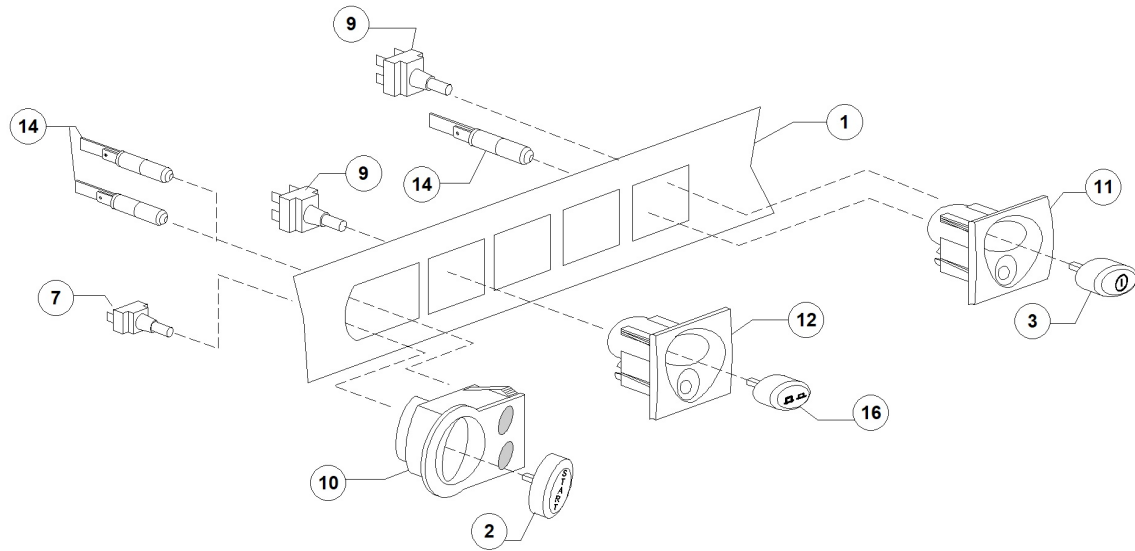

G750 S PS DDE TS 380-400/3N/50 - DWE1002588 - Control panel and switches - DW029G

G750 S PS DDE TS 380-400/3N/50 - DWE1002588 - Control panel and switches - DW029G

Pos.	Code	Descrizione	Description
1	DW560962	#PANN.COMANDI G500 PLUS NEUTRO UGOL	CONTROL PANEL
2	DW89347	#TASTO FUNZ.START VERT. UG.	START VERTICAL KEY UGOLINI
3	DW89340	TASTO FUNZ.ON-OFF UG.	ON/OFF KEY UGOLINI
4	DW89343	TASTO FUNZ. P.S. UG.	DRAIN PUMP KEY UGOLINI
5	DW15813	FRUTTO PULSANTE UNIP. 16A	16A UNIPOLAR SWITCH
6	DW89343	TASTO FUNZ. P.S. UG.	DRAIN PUMP KEY UGOLINI
7	DW15813	FRUTTO PULSANTE UNIP. 16A	16A UNIPOLAR SWITCH
9	DW15812	FRUTTO INTERRUTTORE 16A	16A SWITCH
10	DW89301	SUPPORTO TASTO START UG. + VETR.	START PUSH BUTTON SUPPORT UG
11	DW89304	SUPP.TASTO FUNZ. TERMINALE UG.+VETR	SQUARE ON/OFF KEY SUPPORT UG
12	DW89302	"SUPP.TASTO FUNZ."RETTANG" UG. + VETR"	SQUARE KEY SUPPORT UG
13	DW89303	"SUPPORTO CHIUSO "RETTANG" UG."	RECTANGULAR BLANK KEY
14	DW15826	LAMPADA 220V TRASPARENTE	WHITE PILOT LIGHT 220V
15	DW89333	GUARNIZIONE OR D100X1.5 NBR70SH NER	O-RING D.100X1,5 NBR 70 SH (MIN. 3 PCS)
16	DW89342	"TASTO FUNZ."DUE TEMPI" UG."	TIME SELECTOR KEY UGOLINI