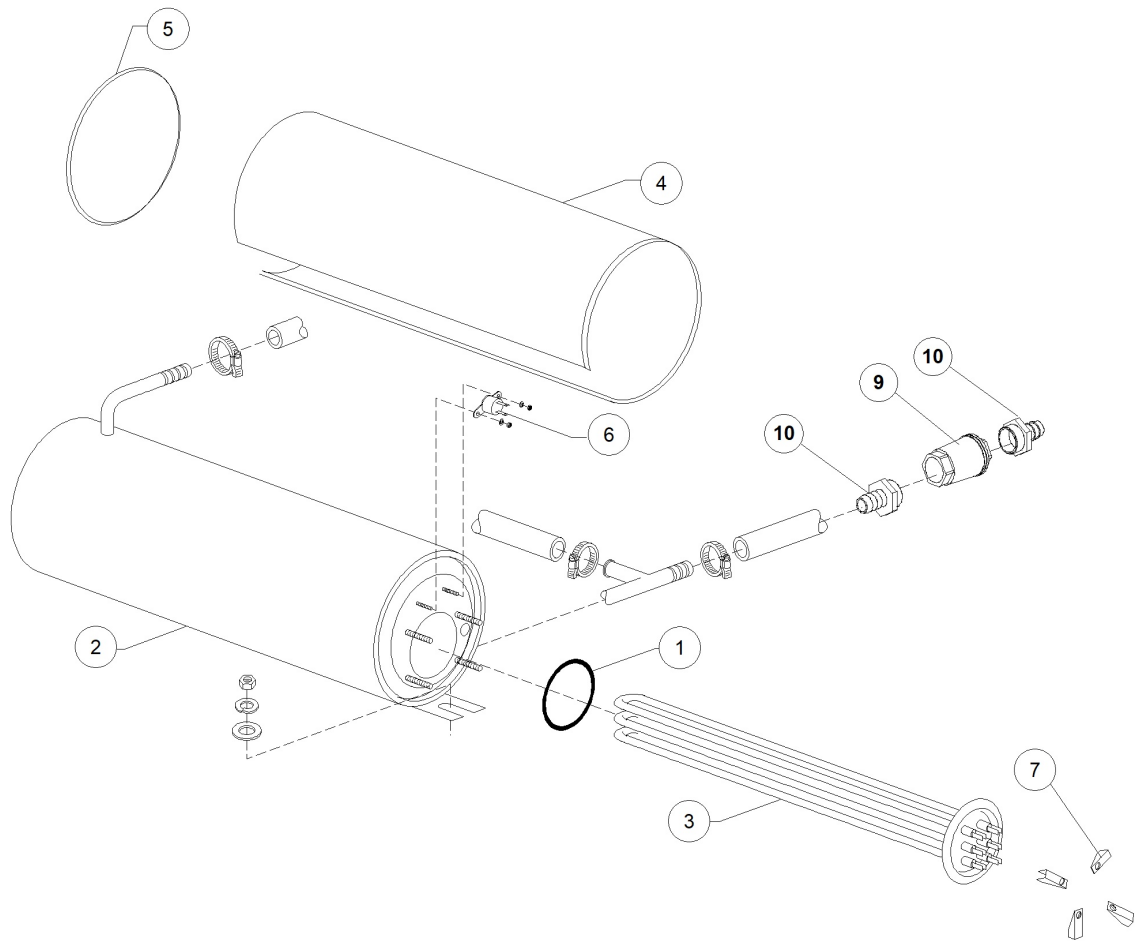

G750 S PS DDE TS 380-400/3N/50 - DWE1002588 - Boiler group - DW029G

G750 S PS DDE TS 380-400/3N/50 - DWE1002588 - Boiler group - DW029G

Pos.	Code	Descrizione	Description
1	DW13005	GUARNIZIONE OR 151 NBR	O-RING 151 NBR (MIN. 5 PCS)
2	DW150905	"BOILER "SERIE 50" (AISI 304)"	BOILER 50 (AISI 304)
3	DW15089/E	RESISTENZA 6000/6530W 230/240V 3 L387	6000/6530W 230/240V 3 L378 HEATING ELEM
4	DW15066	COIBENTE PER BOILER G500	BOILER INSULATING G500
5	DW15205	DISCO IN ESPANSOLENE AUTOESTIN. D.138X3	INSULATING DISK D.138
6	DW15550	#THERMOSTATO SICUR. CONTATTO KLIXON	KLIXON SAFETY THERMOSTAT
7	DW16045	STAFFE FISSAGGIO RESIST.FORO 6.3	HEATING ELEMENT MOUNTING BRACKET D.6,3