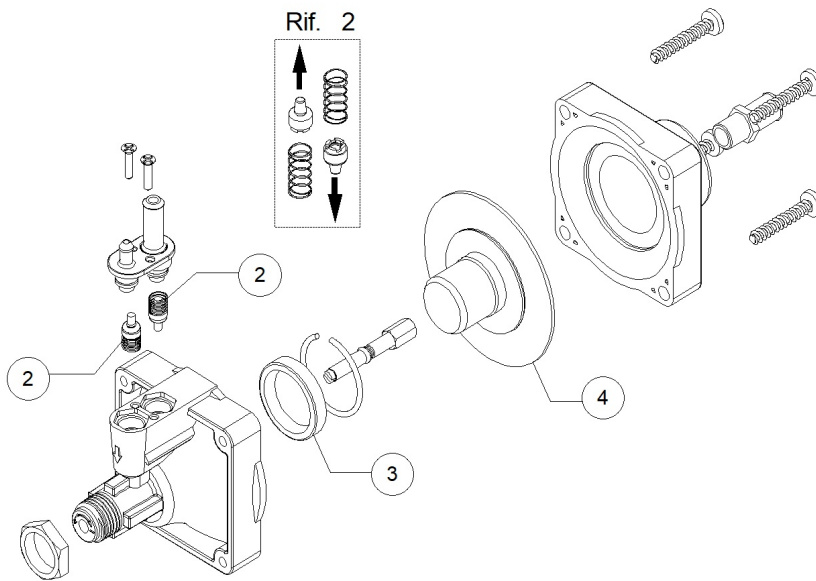

G750 S PS DDE TS 380-400/3N/50 - DWE1002588 - Rinse aid dispenser group - DW029G

G750 S PS DDE TS 380-400/3N/50 - DWE1002588 - Rinse aid dispenser group - DW029G

Pos.	Code	Descrizione	Description
1	DW10799	DOSATORE BRILLANTANTE (TECNO PRO)	RINSE AID DOSING PUMP
2	DW10805	VALVOLE+MOLLE(2)DOS.BRILL.TECNOPRO	TECNOPRO NON RETURN VALVE
3	DW10806	GUARNIZIONE D22 DOS.BRILL.TECNOPRO	GASKET D.22
4	DW10807	MEMBRANA X DOSATORE BRILL.TECNOPRO	MEMBRANE FOR DOSING PUMP
5	DW15058	FILTRINO CON PESO ASPIR. DET/BRIL	SMALL FILTER (MIN. 3 PCS)
6	DW10200293	TUBO EPDM 8X15 PER DOSATORE	8X15 EPDM PIPE
7	DW14506	TUBO GOMMA DIAM 9,5X16 EPDM	9,5X16 EPDM RUBBER HOSE