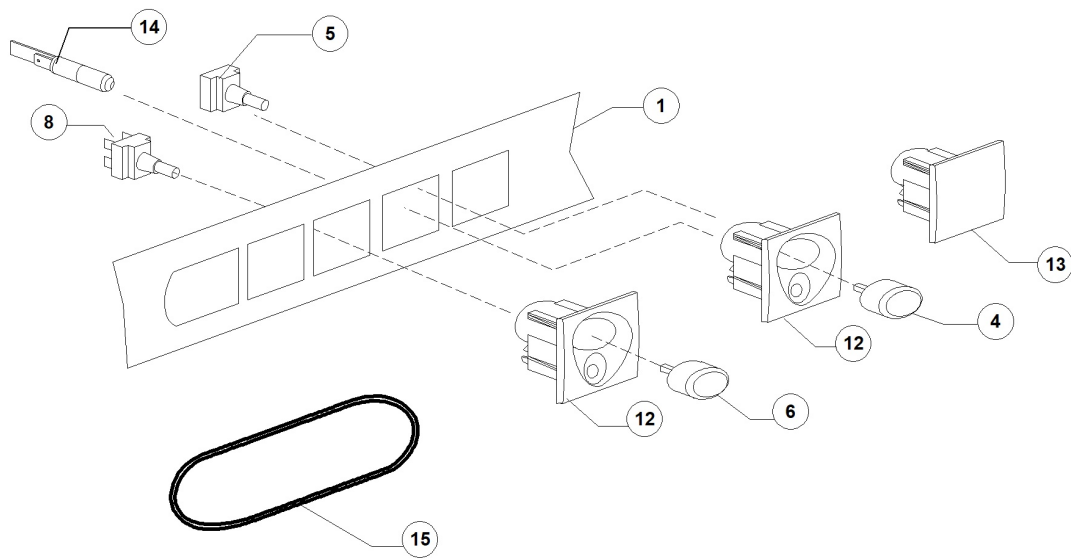

G750 S PS DDE TS 380-400/3N/50 - DWE1002588 - Control panel and switches - DW029G

G750 S PS DDE TS 380-400/3N/50 - DWE1002588 - Control panel and switches - DW029G

Pos.	Code	Descrizione	Description
1	DW560962	#PANN.COMANDI G500 PLUS NEUTRO UGOL	CONTROL PANEL
2	DW89347	#TASTO FUNZ.START VERT. UG.	START VERTICAL KEY UGOLINI
3	DW89340	TASTO FUNZ.ON-OFF UG.	ON/OFF KEY UGOLINI
4	DW89343	TASTO FUNZ. P.S. UG.	DRAIN PUMP KEY UGOLINI
5	DW15813	FRUTTO PULSANTE UNIP. 16A	16A UNIPOLAR SWITCH
6	DW89343	TASTO FUNZ. P.S. UG.	DRAIN PUMP KEY UGOLINI
7	DW15813	FRUTTO PULSANTE UNIP. 16A	16A UNIPOLAR SWITCH
9	DW15812	FRUTTO INTERRUTTORE 16A	16A SWITCH
10	DW89301	SUPPORTO TASTO START UG. + VETR.	START PUSH BUTTON SUPPORT UG
11	DW89304	SUPP.TASTO FUNZ. TERMINALE UG.+VETR	SQUARE ON/OFF KEY SUPPORT UG
12	DW89302	"SUPP.TASTO FUNZ."RETTANG" UG. + VETR"	SQUARE KEY SUPPORT UG
13	DW89303	"SUPPORTO CHIUSO "RETTANG" UG."	RECTANGULAR BLANK KEY
14	DW15826	LAMPADA 220V TRASPARENTE	WHITE PILOT LIGHT 220V
15	DW89333	GUARNIZIONE OR D100X1.5 NBR70SH NER	O-RING D.100X1,5 NBR 70 SH (MIN. 3 PCS)
16	DW89342	"TASTO FUNZ."DUE TEMPI" UG."	TIME SELECTOR KEY UGOLINI