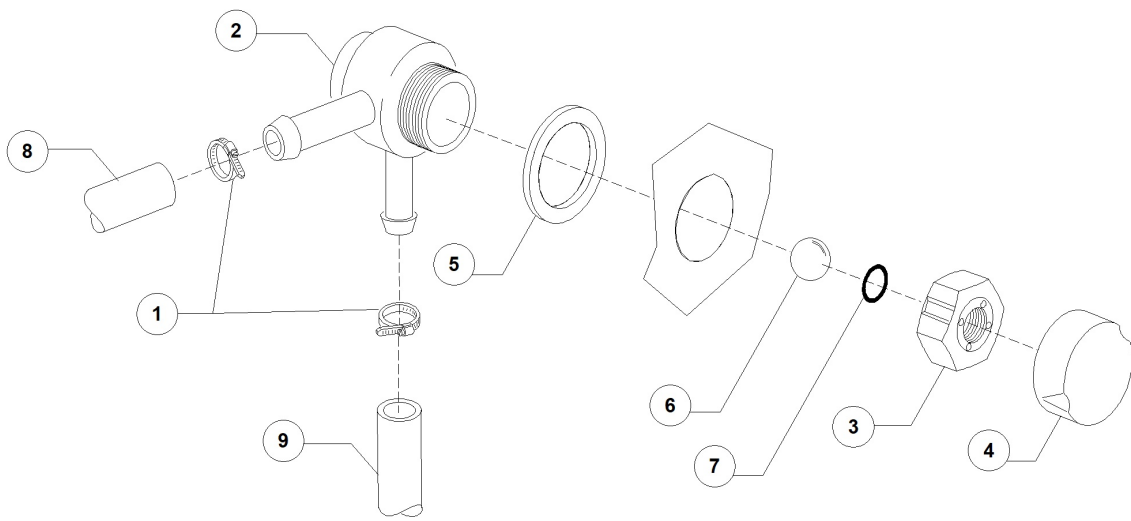

G750 S PS DDE TS 380-400/3N/50 - DWE1002588 - DVGW valve - DW029G

G750 S PS DDE TS 380-400/3N/50 - DWE1002588 - DVGW valve - DW029G

Pos.	Code	Descrizione	Description
1	DW11807	FASCETTE AISI 430 12/22	CLAMP 12/22 AISI 430
2	DW15280	CORPO CENTRALE VALVOLA DVGW 07	DRAIN VALVE CENTER BODY
3	DW15281	DADO VALVOLA DVGW 07	VALVE NUT
4	DW15282	COPRI DADO VALVOLA DVGW 07	VALVE NUT COVER
5	DW15283	GUARNIZIONE VALVOLA DVGW 07	VALVE GASKET
6	DW15284	"SFERA 5/8" VALVOLA DVGW 07"	"5/8" BALL FOR DVGW VALVE 07"
7	DW15285	GUARNIZIONE OR 115 KTW VALVOLA DVGW 07	O-RING 115 KTW
8	DW14506	TUBO GOMMA DIAM 9,5X16 EPDM	9,5X16 EPDM RUBBER HOSE
8	DW2907351	TUBO GOMMA EPDM 11,5X19	11,5X19 EPDM RUBBER HOSE
9	DW14506	TUBO GOMMA DIAM 9,5X16 EPDM	9,5X16 EPDM RUBBER HOSE
9	DW2907351	TUBO GOMMA EPDM 11,5X19	11,5X19 EPDM RUBBER HOSE
9	DW2907353	TUBO GOMMA ACQUA POTABILE 13X21	13X21 POTABLE WATER RUBBER HOSE