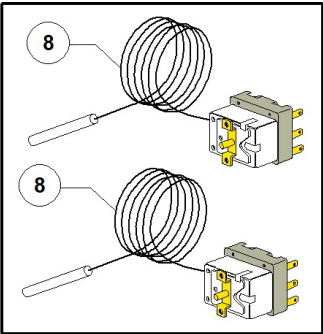

G750 S PS DDE TS 380-400/3N/50 - DWE1002588 - Electric control components - DW029G

G750 S PS DDE TS 380-400/3N/50 - DWE1002588 - Electric control components - DW029G

Pos.	Code	Descrizione	Description
1	DW15149	FILTRO ANTIDIS.F3 (CX0.47MF)	LOW NOISE FILTER F3 (CX0.47MF)
2	DW10707/1	TERM.0-90 TR2 C1500+PVC POST.N/ALB	THERMOSTAT 0-90 TR2 C1500+PVC POST.N/ALB
3	DW500551	MORSETTIERA 6 POLI KL116/6	TERMINAL BOARD 6 POLES FV122 RED
4	DW15086	TELERUTTORE 230V 50/60Hz 4C AC3(6A)	CONTACTOR 230V 50/60Hz 4C AC3(6A)
5	DW16047	RELE TRIP.16A 230VAC 50/60Hz	TRIPOLAR RELAY 16A 230VAC 50/60Hz
6	DW560921	PORTACOMPONENTI ELETTR.TEKNO 6.0	ELECTRIC COMPONENTS PANEL T6.0
7	DW50553	TIMER ELETTRONICO 90-120-180	ELECTRONIC TIMER 90-120-180