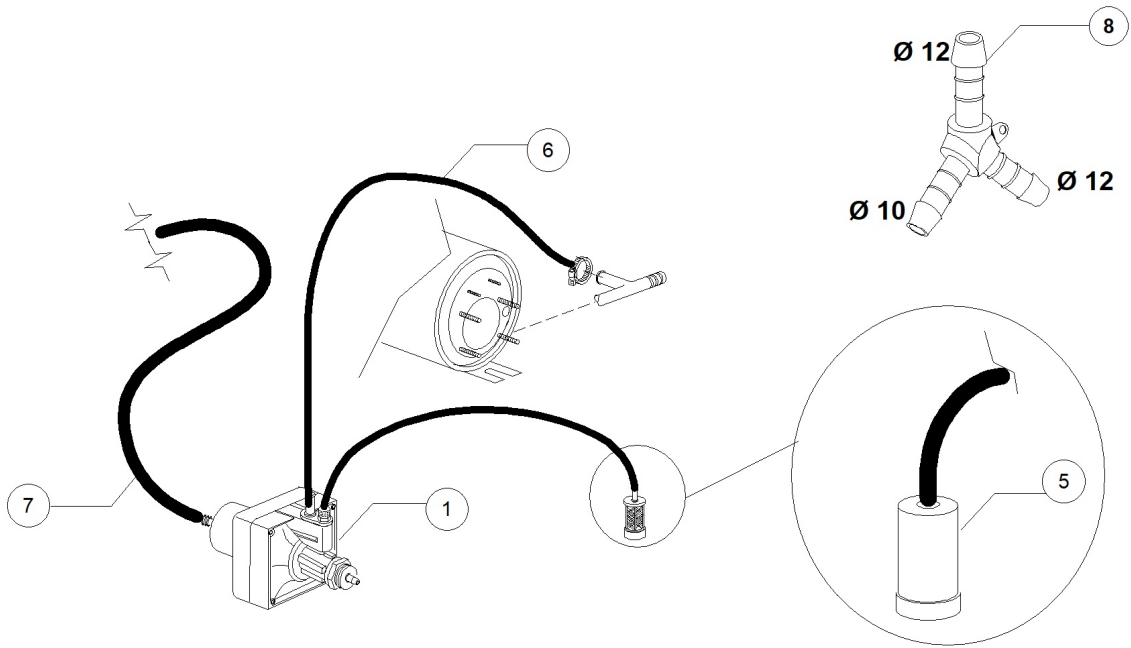

G750 S PS DDE TS 380-400/3N/50 - DWE1002588 - Rinse aid dispenser group - DW029G

G750 S PS DDE TS 380-400/3N/50 - DWE1002588 - Rinse aid dispenser group - DW029G

Pos.	Code	Descrizione	Description
1	DW10799	DOSATORE BRILLANTANTE (TECNO PRO)	RINSE AID DOSING PUMP
2	DW10805	VALVOLE+MOLLE(2)DOS.BRILL.TECNOPRO	TECNOPRO NON RETURN VALVE
3	DW10806	GUARNIZIONE D22 DOS.BRILL.TECNOPRO	GASKET D.22
4	DW10807	MEMBRANA X DOSATORE BRILL.TECNOPRO	MEMBRANE FOR DOSING PUMP
5	DW15058	FILTRINO CON PESO ASPIR. DET/BRIL	SMALL FILTER (MIN. 3 PCS)
6	DW10200293	TUBO EPDM 8X15 PER DOSATORE	8X15 EPDM PIPE
7	DW14506	TUBO GOMMA DIAM 9,5X16 EPDM	9,5X16 EPDM RUBBER HOSE